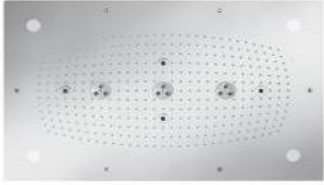

SHOWER

Hansgrohe Raindance Rainmaker Overhead Shower 680 x 460mm
with lightning # 28418000
. Halogen reflector lamps incl. 80VA power supply unit
. 3 spray modes
To be complete with:-
Basic set no. # 28414180

1 13,000.00 13,000.00

Hansgrohe Axor Starck Shut-off Valve Finish Set 12 x 12
10972000 **(Open/Shut off for overhead)**
For use with Shut off valve Basic Set DN15 # 10971180

3 1,300.00 3,900.00