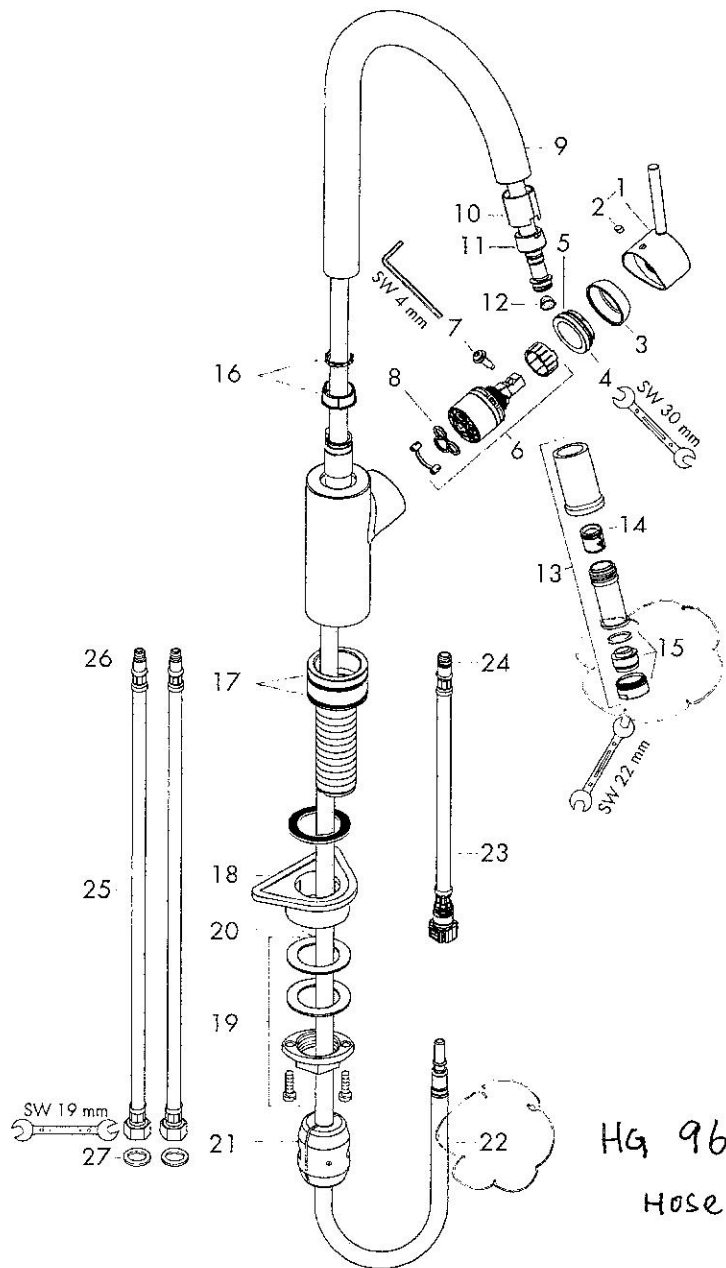

Talis S² Variarc
Single lever kitchen mixer 260 with pull-out spout
Surfaces: Chrome Article Number: 14872000

IN
↑

Year of production: >11/09

Attn: Shelvine.

fax

HG 13913000
Aerator

HG 96921000
Hose