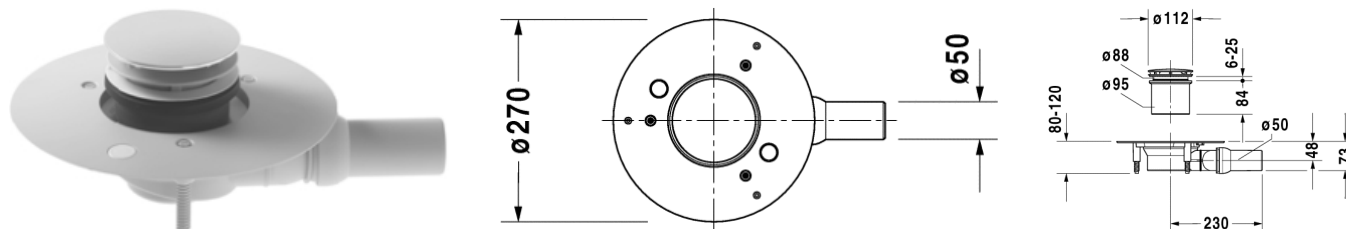

Outlet drain # 79026100000000 / 790261000001000

DuraPlan

Outlet drain	Dimension	Weight	Order number
horizontal outlet, (white -00, chrome -10), for flush fitted shower trays, 0,7 l/s (according to DIN EN 1253), outlet diameter 90 mm			
Colors			
00 White Alpin			
Variant			
Outlet drain	-	-	79026100000000
Outlet drain	-	-	790261000001000