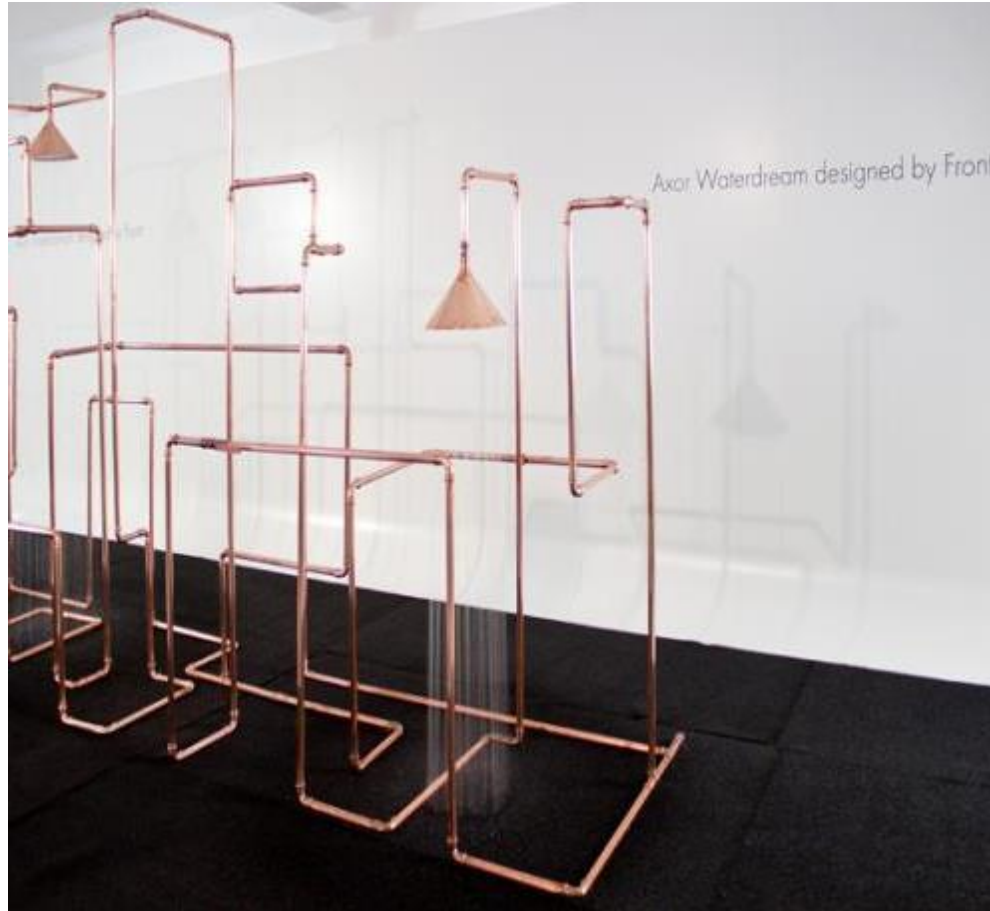

Axor Showers designed by Front

Axor WaterDream designed by Front, Dec 2013