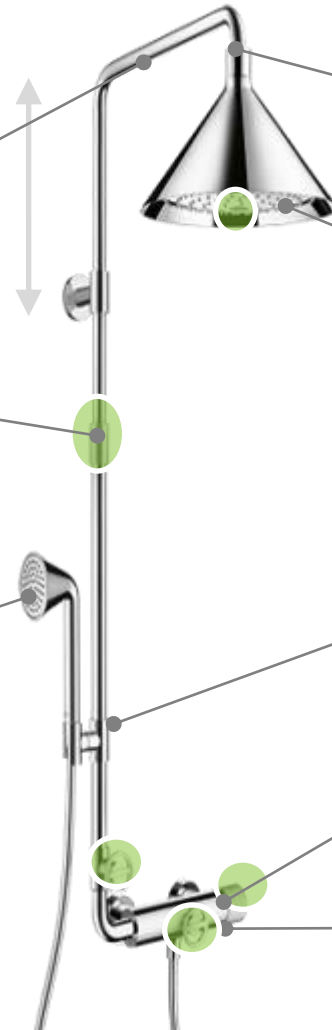

(2) Axor overhead shower 2jet with ceiling-mount connector length 139mm

(3) Axor overhead shower 2jet with shower arm 448mm

(5) Axor Showerpipe:

Overhead shower diameter 240mm

2 jet types: *Rain* (17 l/min) and *RainAir* (16 l/min) – switching by Select push button

Overhead shower pivot angle maximum 18° &

Overhead shower individually height-adjustable by 300 mm

Shower arm pivot angle 160°

Thermostat

Hand spray 1jet (flow rate 9 l/min)

Axor Showers designed by Front

Axor Showers designed by Front

Features

- Shower arm 400mm horizontal rotatable 150°

- Individual adjustable height with easy-to-use screw clamp, adjustment path: approx. 300mm

- Same design as the overhead shower, 1-jet with 9 l/min flow rate

- All handles in the same design (and same rifled surface) for intuitive handling and better grip

- Ball joint: 18°
- adjustable angle of the head shower

- Overhead shower 240 mm 2-jet Select with hard (Rain) and soft (RainAir) jet
- Water flow approx. 17 l/min with 3 bar