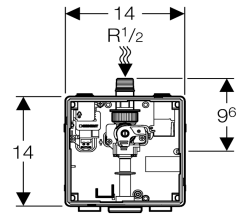

Accessories for Urinal Flush Control					
Item	Article no.	Description	Ex-work	Price in SGD	Price in USD
Installation set for Geberit urinal flush control, basic	115.801.00.5	Water connection nipple	Shanghai, China	70.87	56.21
Installation set for Geberit urinal flush control	116.004.00.1	Universal Brass nipple	Shanghai, China	88.96	70.56
	116.001.00.1	Universal Plastic nipple	Shanghai, China	80.49	63.84
Installation set for Geberit urinal flush control, with flush pipe and inlet set	115.985.00.5	Basic installation set	Pfullendorf, Germany	77.66	61.60