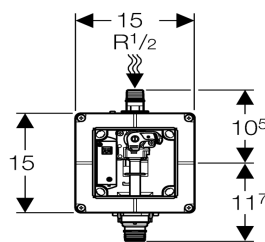

Accessories for Urinal Flush Control					
Item	Article no.	Description	Ex-work	Price in SGD	Price in USD
Installation set for Geberit urinal flush control, basic	115.801.00.5	Water connection nipple	Shanghai, China	70.87	56.21
Installation set for Geberit urinal flush control	116.004.00.1	Universal Brass nipple	Shanghai, China	88.96	70.56
	116.001.00.1	Universal Plastic nipple	Shanghai, China	80.49	63.84
Installation set for Geberit urinal flush control, with flush pipe and inlet set	115.985.00.5	Basic installation set	Pfullendorf, Germany	77.66	61.60