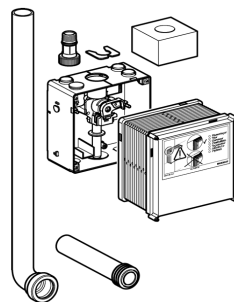

Accessories for Urinal Flush Control					
Item	Article no.	Description	Ex-work	Price in SGD	Price in USD
Installation set for Geberit urinal flush control, basic	115.801.00.5	Water connection nipple	Shanghai, China	70.87	56.21
Installation set for Geberit urinal flush control	116.004.00.1	Universal Brass nipple	Shanghai, China	88.96	70.56
	116.001.00.1	Universal Plastic nipple	Shanghai, China	80.49	63.84
Installation set for Geberit urinal flush control, with flush pipe and inlet set	115.985.00.5	Basic installation set	Pfullendorf, Germany	77.66	61.60