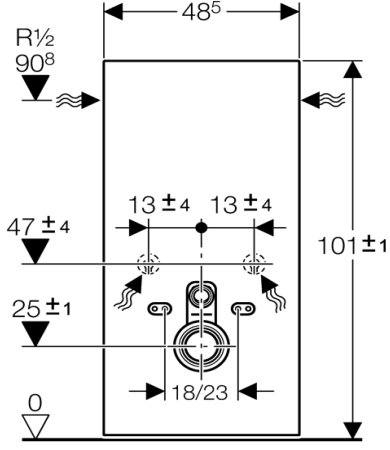

Monolith for Wall-hung WC & AquaClean Sela					
Item	Article no.	Description	Ex-work	Price in SGD	Price in USD
Monolith for Wall-hung WC and AquaClean Sela Height = 101 cm	131.021.SQ.1	Umber 6L / 3L	Pfullendorf, Germany	822.53	652.40
	131.026.SQ.1	Umber 4.5L / 3L	Pfullendorf, Germany	822.53	652.40
	131.021.SI.1	White 6L / 3L	Pfullendorf, Germany	822.53	652.40
	131.026.SI.1	White 4.5L / 3L	Pfullendorf, Germany	822.53	652.40
	131.021.SJ.1	Black 6L / 3L	Pfullendorf, Germany	822.53	652.40
	131.026.SJ.1	Black 4.5L / 3L	Pfullendorf, Germany	822.53	652.40
	131.021.SL.1	Mint 6L / 3L	Pfullendorf, Germany	822.53	652.40
	131.026.SL.1	Mint 4.5L / 3L	Pfullendorf, Germany	822.53	652.40