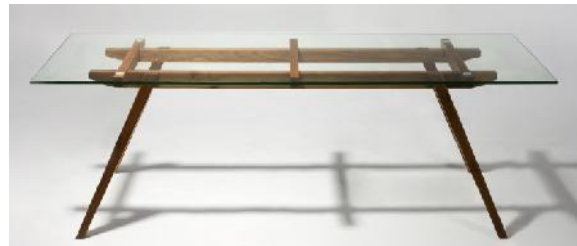

**VALENTINE 3.5-SEATER SOFA W/ SQUARE OTTOMAN**

SIZE : W240 x D117 x H58 x SH34 cm  
OTTOMAN : W100 x D100 x H34 cm  
MATERIAL : Wooden leg with mix feather seat & backrest cushion

FABRIC

Sunmat/PU : RM 7,599  
Fabric Library : RM 8,499  
Acacia : RM 8,899

LEAD TIME : 6 weeks upon confirmation

**KAREN COFFEE TABLE**

SIZE : Ø100 X H41.2 cm  
MATERIAL : Solid American Walnut base / 12mm thick clear tempered glass top

UNIT PRICE : RM 1,360/pc

IN STOCK : Yes, 10 - 12 weeks if ran out of stock

Floor Plan N/A

DINING AREA – Dining Area

**MADERA GLASS DINING TABLE**

SIZE : W180 x D90 x H75 cm  
MATERIAL : Solid American Walnut wooden leg /  
15mm clear tempered glass top  
UNIT PRICE : RM 2,960/pc  
IN STOCK : Yes  
LEAD TIME : 10 - 12 weeks if ran out of stock

**RONIN CHAIR**

SIZE : W37.5 x D55 x H77 x SH46 cm  
MATERIAL : Solid American Ash wood frame stained in  
walnut / Fabric upholstery seat in Grey color  
UNIT PRICE : RM 800/pc  
QTY : 6 pcs  
IN STOCK : incoming 6pcs in end Oct / early Nov  
LEAD TIME : discontinue if ran out of stock