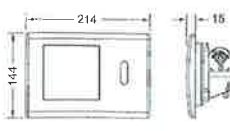

Planus toilet
electronics with
IR sensor, 230/12 V mains

Every TECE toilet push plate fits to every TECE Cistern.

The right frame for flush-mounted installation.

Flush-mounted installation of **SQUARE** and **LOOP** glass