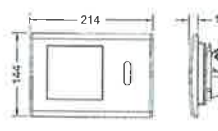

Planus toilet
electronics with
IR sensor, 230/12 V mains

Every TECE toilet push plate fits to every TECE Cistern.

The right frame for flush-mounted installation.

Flush-mounted installation of **SQUARE** and **LOOP** glass