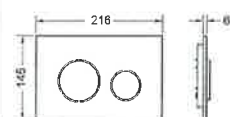

9 240 626
Bright chrome

9 240 625
Matt chrome

STANDARD

PLANUS stainless steel

9 240 322
White, silk-mat

9 240 324
Bright white

9 240 320
Brushed stainless steel

9 240 321
Bright chrome