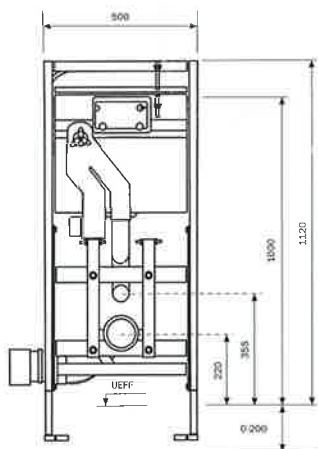

LUXURY

TECElux

toilet terminal – It's all on the inside rather than on the outside.

With its simple aesthetics, TECElux blends in with the architecture of any bathroom.

The terminal's extremely flat glass facing covers the inspection opening and conceals the cistern, connections for water, power and odour trap.

A TECElux module

Available Option:
TECElux100 without odour trap
TECElux400 with odour trap

B upper glass

Available Option:
White Upper Glass with White/
Chrome/Sen-Touch LED Actuation
Black Upper Glass with Black/
Chrome/Sen-Touch LED Actuation

C lower glass

Available Option:
Standard Lower Glass compatible with
all major brands of ceramics and WC
Shower Toilet Lower Glass compatible with
TOTO Neorest/Washlet, Duravit D-Code/
Sensowash, V&B Viclean, Aquaclean/Sela

*WC not included

SQUARE metal

9 240 810

Brushed stainless steel (anti-fingerprint)

9 240 811

Bright chrome

9 240 812

White

reddot design award
winner 2011

product
design award

2012

NOMINIERT