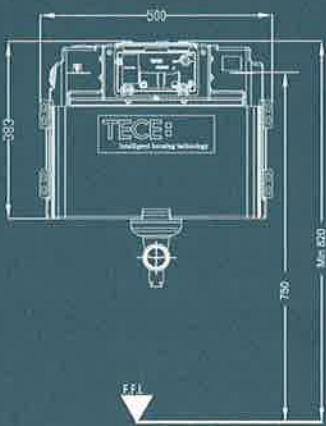

The push plates can be integrated fully flush to the wall.

Specialists can carry out installation with the optionally available installation frame.

The toilet installation frame is required for installation of **SQUARE** metal.

Toilet installation frame

Depth-adjustable for wall coverings from 5 to 18 mm (up to 36 mm with upgrade set). The different frame colours allow individual modification in line with the cover or wall.

white	9 240 646
black	9 240 647
gold plated	9 240 648
bright chrome	9 240 649