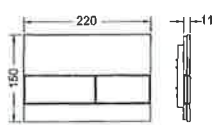

PREMIUM

**SQUARE
glass**

**LOOP
modular**

The buttons and glass covers can be freely combined with each other. This produces a total of 104 different possible combinations. The highlight: Some of the glass covers are colour coordinated with the products from Alape (see ruby red glass cover, Alape) Emco and Burgbad. So the bathroom planner always has the right toilet push plate at hand.