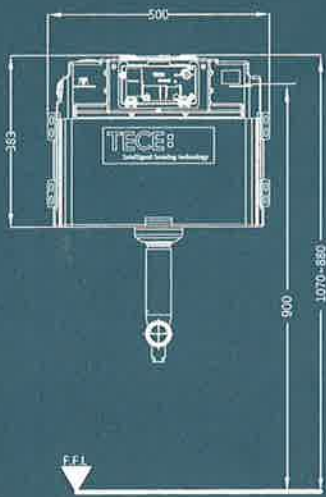

Planus toilet
electronics with
IR sensor, 230/12 V mains

Every TECE toilet push plate fits to every TECE Cistern.

The right frame for flush-mounted installation.

Flush-mounted installation of **SQUARE** and **LOOP** glass

The push plates can be integrated fully flush to the wall.

Specialists can carry out installation with the optionally available installation frame.

The toilet installation frame is required for installation of **SQUARE** metal.

Toilet installation frame

Depth-adjustable for wall coverings from 5 to 18 mm (up to 36 mm with upgrade set). The different frame colours allow individual modification in line with the cover or wall.

white	9 240 646
black	9 240 647
gold plated	9 240 648
bright chrome	9 240 649