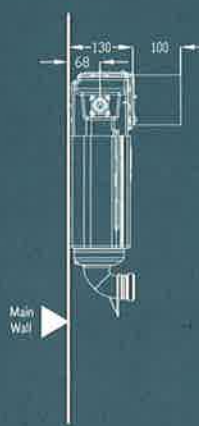

Planus toilet
electronics with
IR sensor, 230/12 V mains

Every TECE toilet push plate fits to every TECE Cistern.

The right frame for flush-mounted installation.

Flush-mounted installation of **SQUARE** and **LOOP** glass

The push plates can be integrated fully flush to the wall.

Specialists can carry out installation with the optionally available installation frame.

The toilet installation frame is required for installation of **SQUARE** metal.

Toilet installation frame

Depth-adjustable for wall coverings from 5 to 18 mm (up to 36 mm with upgrade set). The different frame colours allow individual modification in line with the cover or wall.

white	9 240 646
black	9 240 647
gold plated	9 240 648
bright chrome	9 240 649

TECE Cistern - with a sustainability guarantee

Save 25 percent water!

Thanks to the combination of dual-flush technology and a genuine 4 litre flush.

The TECE cistern with the award-winning valve now makes a real economy flush possible with dual-flush technology. With simple adjustment, the fitter can choose between 4 to 9 litres for the full flush, while the reduced flush remains a constant 3 litres. This flexibility, in particular, means sustainability for TECE.