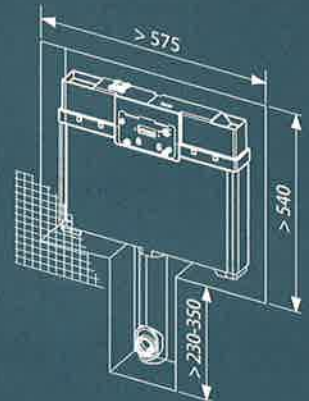

Planus toilet
electronics with
IR sensor, 230/12 V mains

Every TECE toilet push plate fits to every TECE Cistern.

The right frame for flush-mounted installation.

Flush-mounted installation of **SQUARE** and **LOOP** glass

The push plates can be integrated fully flush to the wall.

Specialists can carry out installation with the optionally available installation frame.

The toilet installation frame is required for installation of **SQUARE** metal.

Toilet installation frame

Depth-adjustable for wall coverings from 5 to 18 mm (up to 36 mm with upgrade set). The different frame colours allow individual modification in line with the cover or wall.

white	9 240 646
black	9 240 647
gold plated	9 240 648
bright chrome	9 240 649

TECE Cistern - with a sustainability guarantee

Save 25 percent water!

Thanks to the combination of dual-flush technology and a genuine 4 litre flush.

The TECE cistern with the award-winning valve now makes a real economy flush possible with dual-flush technology. With simple adjustment, the fitter can choose between 4 to 9 litres for the full flush, while the reduced flush remains a constant 3 litres. This flexibility, in particular, means sustainability for TECE.