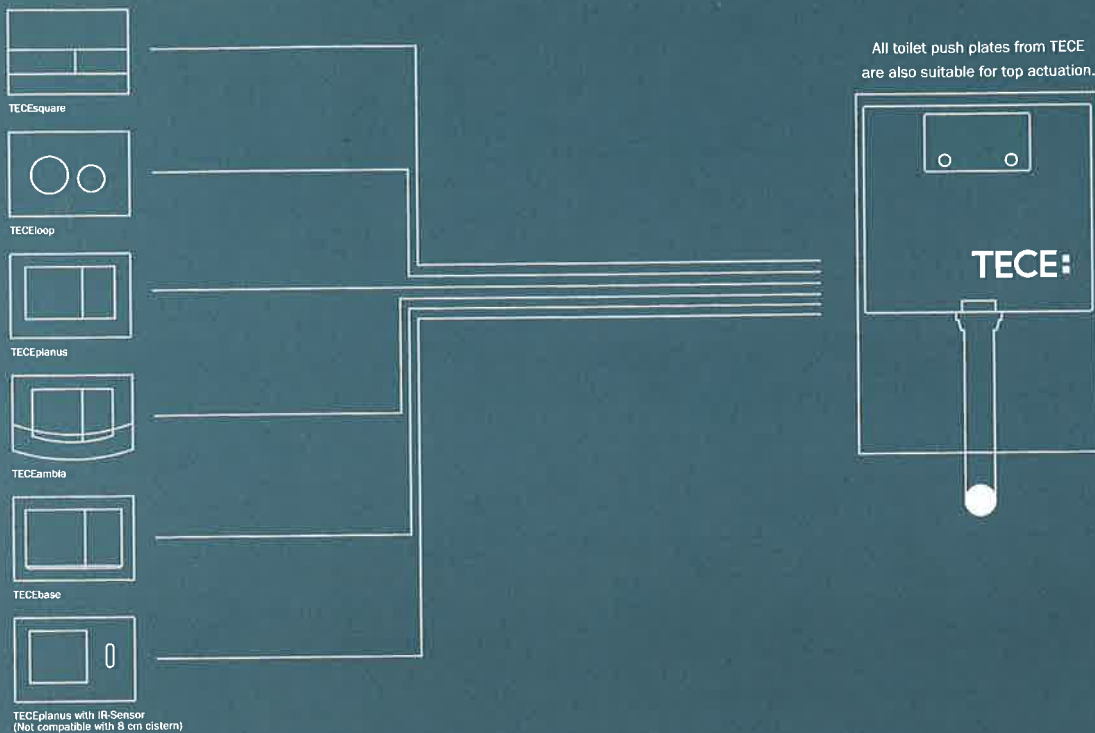

Planus toilet
electronics with
IR sensor, 230/12 V mains

Every TECE toilet push plate fits to every TECE Cistern.

The right frame for flush-mounted installation.

Flush-mounted installation of **SQUARE** and **LOOP** glass

The push plates can be integrated fully flush to the wall.

Specialists can carry out installation with the optionally available installation frame.

The toilet installation frame is required for installation of **SQUARE** metal.