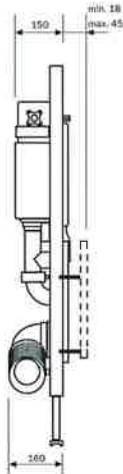

LUXURY

TECElux

toilet terminal – It's all on the inside rather than on the outside.

With its simple aesthetics, TECElux blends in with the architecture of any bathroom.

The terminal's extremely flat glass facing covers the inspection opening and conceals the cistern, connections for water, power and odour trap.

A TECElux module

Available Option:
TECElux100 without odour trap
TECElux400 with odour trap

B upper glass

Available Option:
White Upper Glass with White/
Chrome/Sen-Touch LED Actuation
Black Upper Glass with Black/
Chrome/Sen-Touch LED Actuation

C lower glass

Available Option:
Standard Lower Glass compatible with
all major brands of ceramics and WC
Shower Toilet Lower Glass compatible with
TOTO Neorest/Washlet, Duravit D-Code/
Sensowash, V&B Viclean, Aquaclean/Sela

*WC not included

SQUARE metal

9 240 810

Brushed stainless steel (anti-fingerprint)

9 240 811

Bright chrome

9 240 812

White

reddot design award
winner 2011

product
design award

2012

NOMINIERT