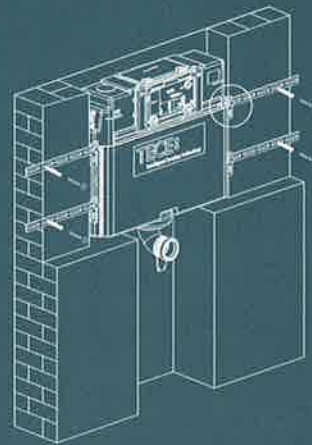

Planus toilet
electronics with
IR sensor, 230/12 V mains

Every TECE toilet push plate fits to every TECE Cistern.

The right frame for flush-mounted installation.

Flush-mounted installation of **SQUARE** and **LOOP** glass

The push plates can be integrated fully flush to the wall.

Specialists can carry out installation with the optionally available installation frame.

The toilet installation frame is required for installation of **SQUARE** metal.

Toilet installation frame

Depth-adjustable for wall coverings from 5 to 18 mm (up to 36 mm with upgrade set). The different frame colours allow individual modification in line with the cover or wall.

white	9 240 646
black	9 240 647
gold plated	9 240 648
bright chrome	9 240 649

TECE Cistern - with a sustainability guarantee

Save 25 percent water!

Thanks to the combination of dual-flush technology and a genuine 4 litre flush.

The TECE cistern with the award-winning valve now makes a real economy flush possible with dual-flush technology. With simple adjustment, the fitter can choose between 4 to 9 litres for the full flush, while the reduced flush remains a constant 3 litres. This flexibility, in particular, means sustainability for TECE.