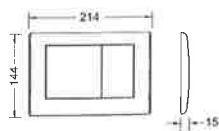

Planus toilet
electronics with
IR sensor, 230/12 V mains