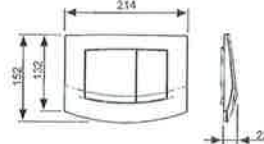

Planus toilet
electronics with
IR sensor, 230/12 V mains