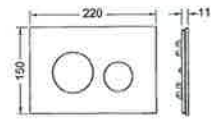

The buttons and glass covers can be freely combined with each other. This produces a total of 104 different possible combinations. The highlight: Some of the glass covers are colour coordinated with the products from Alape (see ruby red glass cover, Alape) Emco and Burgbad. So the bathroom planner always has the right toilet push plate at hand.