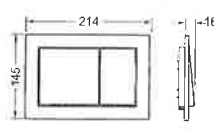

Planus toilet
electronics with
IR sensor, 230/12 V mains