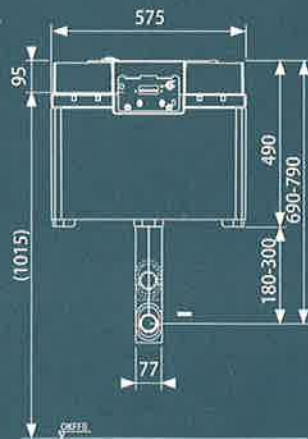

The push plates can be integrated fully flush to the wall.

Specialists can carry out installation with the optionally available installation frame.

The toilet installation frame is required for installation of **SQUARE** metal.

Toilet installation frame

Depth-adjustable for wall coverings from 5 to 18 mm (up to 36 mm with upgrade set). The different frame colours allow individual modification in line with the cover or wall.

white	9 240 646
black	9 240 647
gold plated	9 240 648
bright chrome	9 240 649