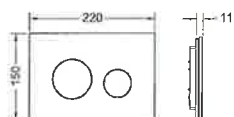

LOOP minimalism - glass

LOOP minimalism - plastics