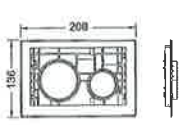

PREMIUM

**SQUARE
glass**

**LOOP
modular**

The buttons and glass covers can be freely combined with each other. This produces a total of 104 different possible combinations. The highlight: Some of the glass covers are colour coordinated with the products from Alape (see ruby red glass cover, Alape) Emco and Burgbad. So the bathroom planner always has the right toilet push plate at hand.