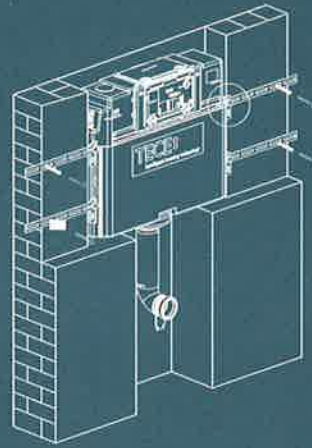

Planus toilet
electronics with
IR sensor, 230/12 V mains

Every TECE toilet push plate fits to every TECE Cistern.

The right frame for flush-mounted installation.

Flush-mounted installation of **SQUARE** and **LOOP** glass

The push plates can be integrated fully flush to the wall.

Specialists can carry out installation with the optionally available installation frame.

The toilet installation frame is required for installation of **SQUARE** metal.

Toilet installation frame

Depth-adjustable for wall coverings from 5 to 18 mm (up to 36 mm with upgrade set). The different frame colours allow individual modification in line with the cover or wall.

white	9 240 646
black	9 240 647
gold plated	9 240 648
bright chrome	9 240 649

TECE Cistern - with a sustainability guarantee

Save 25 percent water!

Thanks to the combination of dual-flush technology and a genuine 4 litre flush.

The TECE cistern with the award-winning valve now makes a real economy flush possible with dual-flush technology. With simple adjustment, the fitter can choose between 4 to 9 litres for the full flush, while the reduced flush remains a constant 3 litres. This flexibility, in particular, means sustainability for TECE.