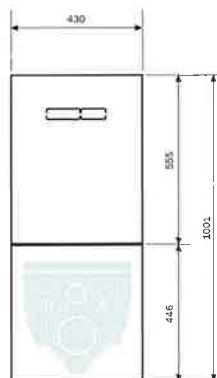

LUXURY

TECElux

toilet terminal – It's all on the inside rather than on the outside.

With its simple aesthetics, TECElux blends in with the architecture of any bathroom.

The terminal's extremely flat glass facing covers the inspection opening and conceals the cistern, connections for water, power and odour trap.

A TECElux module

Available Option:
TECElux100 without odour trap
TECElux400 with odour trap

B upper glass

Available Option:
White Upper Glass with White/
Chrome/Sen-Touch LED Actuation
Black Upper Glass with Black/
Chrome/Sen-Touch LED Actuation

C lower glass

Available Option:
Standard Lower Glass compatible with
all major brands of ceramics and WC
Shower Toilet Lower Glass compatible with
TOTO Neorest/Washlet, Duravit D-Code/
Sensowash, V&B Viclean, Aquaclean/Sela

*WC not included

SQUARE metal

9 240 810

Brushed stainless steel (anti-fingerprint)

9 240 811

Bright chrome

9 240 812

White

reddot design award
winner 2011

product
design award

2012

NOMINIERT