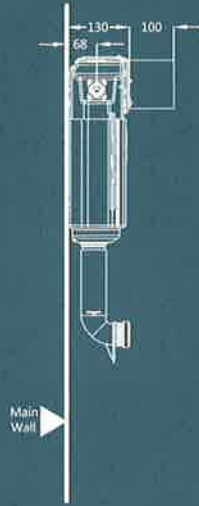

Planus toilet
electronics with
IR sensor, 230/12 V mains

Every TECE toilet push plate fits to every TECE Cistern.

The right frame for flush-mounted installation.

Flush-mounted installation of **SQUARE** and **LOOP** glass

The push plates can be integrated fully flush to the wall.

Specialists can carry out installation with the optionally available installation frame.

The toilet installation frame is required for installation of **SQUARE** metal.

Toilet installation frame

Depth-adjustable for wall coverings from 5 to 18 mm (up to 36 mm with upgrade set). The different frame colours allow individual modification in line with the cover or wall.

white	9 240 646
black	9 240 647
gold plated	9 240 648
bright chrome	9 240 649

TECE Cistern - with a sustainability guarantee

Save 25 percent water!

Thanks to the combination of dual-flush technology and a genuine 4 litre flush.

The TECE cistern with the award-winning valve now makes a real economy flush possible with dual-flush technology. With simple adjustment, the fitter can choose between 4 to 9 litres for the full flush, while the reduced flush remains a constant 3 litres. This flexibility, in particular, means sustainability for TECE.