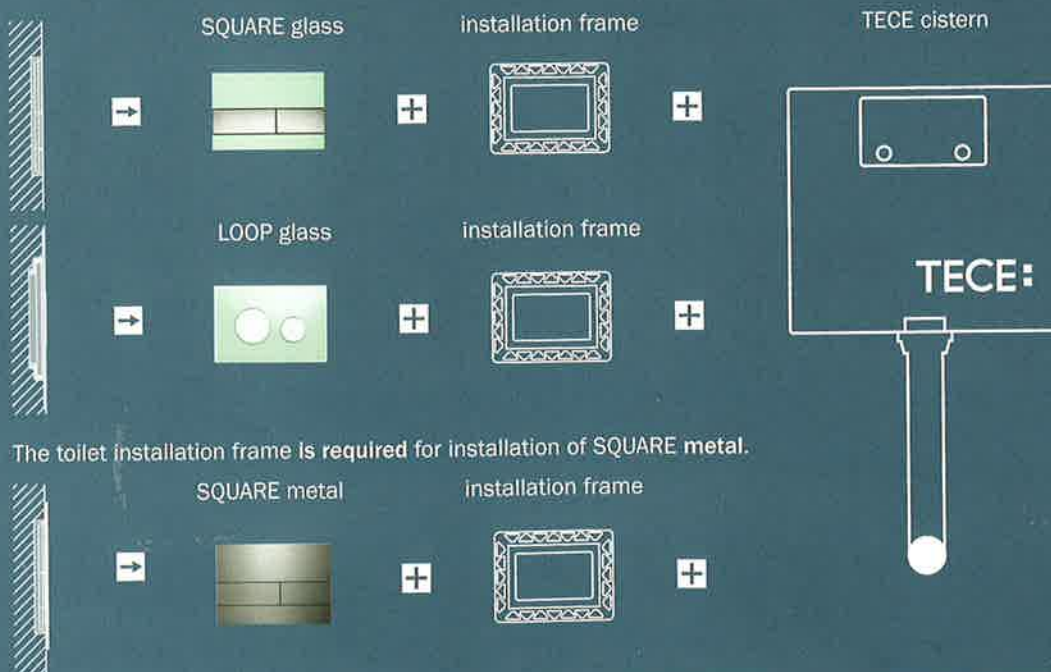

Planus toilet
electronics with
IR sensor, 230/12 V mains

Every TECE toilet push plate fits to every TECE Cistern.

The right frame for flush-mounted installation.

Flush-mounted installation of **SQUARE** and **LOOP** glass

The push plates can be integrated fully flush to the wall.

Specialists can carry out installation with the optionally available installation frame.

The toilet installation frame is required for installation of **SQUARE** metal.

Toilet installation frame

Depth-adjustable for wall coverings from 5 to 18 mm (up to 36 mm with upgrade set). The different frame colours allow individual modification in line with the cover or wall.

white	9 240 646
black	9 240 647
gold plated	9 240 648
bright chrome	9 240 649

TECE Cistern - with a sustainability guarantee

Save 25 percent water!

Thanks to the combination of dual-flush technology and a genuine 4 litre flush.

The TECE cistern with the award-winning valve now makes a real economy flush possible with dual-flush technology. With simple adjustment, the fitter can choose between 4 to 9 litres for the full flush, while the reduced flush remains a constant 3 litres. This flexibility, in particular, means sustainability for TECE.