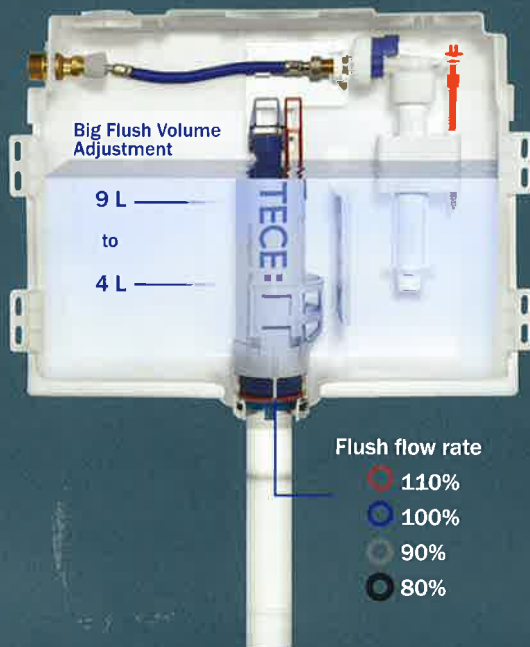

Planus toilet
electronics with
IR sensor, 230/12 V mains

Every TECE toilet push plate fits to every TECE Cistern.

The right frame for flush-mounted installation.

Flush-mounted installation of **SQUARE** and **LOOP** glass

The push plates can be integrated fully flush to the wall.

Specialists can carry out installation with the optionally available installation frame.

The toilet installation frame is required for installation of **SQUARE** metal.

Toilet installation frame

Depth-adjustable for wall coverings from 5 to 18 mm (up to 36 mm with upgrade set). The different frame colours allow individual modification in line with the cover or wall.

white	9 240 646
black	9 240 647
gold plated	9 240 648
bright chrome	9 240 649

TECE Cistern - with a sustainability guarantee

Save 25 percent water!

Thanks to the combination of dual-flush technology and a genuine 4 litre flush.

The TECE cistern with the award-winning valve now makes a real economy flush possible with dual-flush technology. With simple adjustment, the fitter can choose between 4 to 9 litres for the full flush, while the reduced flush remains a constant 3 litres. This flexibility, in particular, means sustainability for TECE.