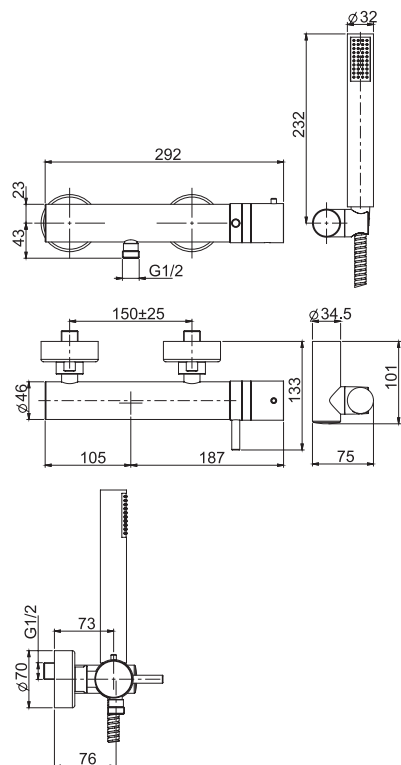

F4035

Miscelatore termostatico doccia esterno con set doccia

- n.2 raccordi eccentrici 1/2"
- flessibile in ottone 1500 mm
- doccia anticalcare
- supporto doccia

Exposed thermostatic shower mixer with shower set

- n. 2 eccentric couplings 1/2"
- brass hose 1500 mm
- anti-limestone handshower
- wall shower holder

F4035CR		505,40
F4035SN		833,90
F4035BS		653,40
F4035NS		653,40