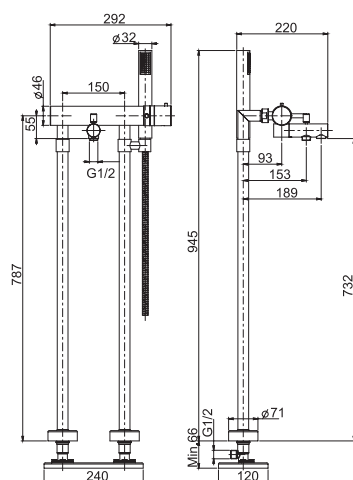

F4034/4

Miscelatore termostatico vasca a pavimento

- n. 2 piantane M 1/2"
- doccia anticalcare
- flessibile in ottone 1500 mm
- deviatore