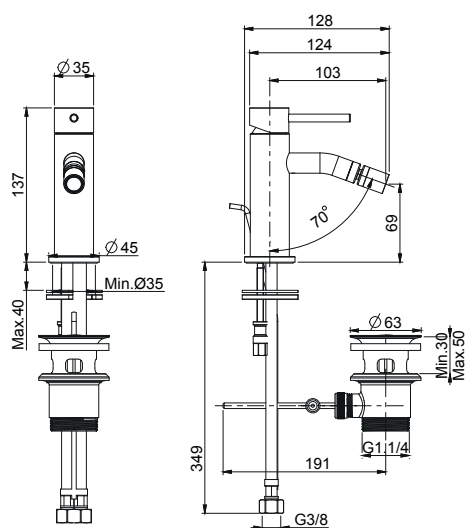

Bidet mixer

- n. 2 flexible hoses 370 mm
- Pop-up waste 1"1/4 NF

F3032XSCR		214,30
F3032XSSN		353,50
F3032XSBS		261,00
F3032XSNS		261,00