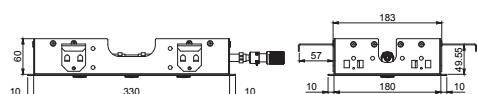

F2815

Soffione a soffitto in acciaio inox Modular

- 350mm x 200mm
- getto nebulizzato