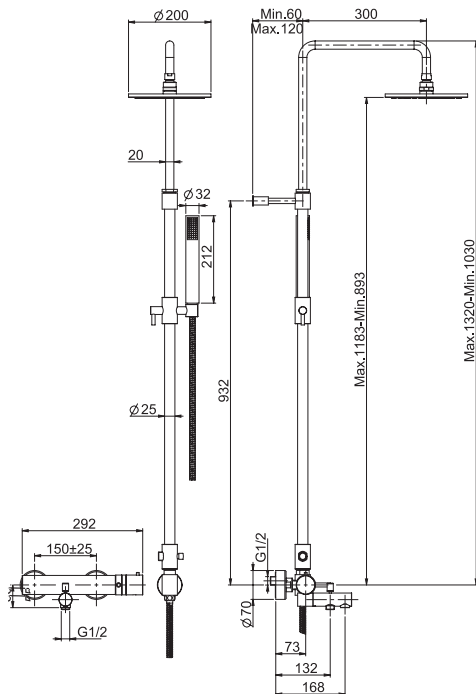

- anti-limestone handshower
- diverter
- brass hose 1500 mm
- anti-limestone brass showerhead Ø 200 mm
- n. 2 eccentric couplings 1/2"
- adjustable height

F4034/2CR		1.450,70
F4034/2SN		2.492,90
F4034/2BS		1.787,10
F4034/2NS		1.787,10