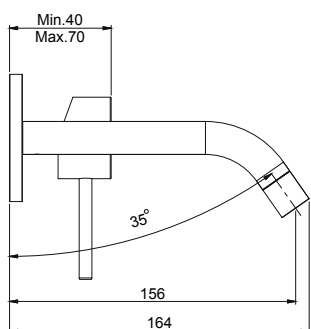

bocca 156 mm - spout 156 mm - излив 156 мм