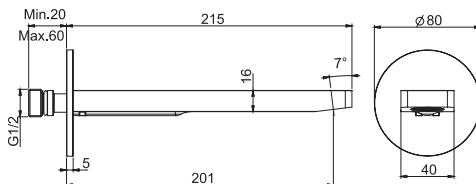

- bocca 232 mm

**Deck mounted bath spout**

- Wall mounted spout 232 mm

F2158CR  293,70

**F2418**

**Bocca a parete**

- bocca 201 mm
- filettatura 1/2"

**Wall mounted spout**