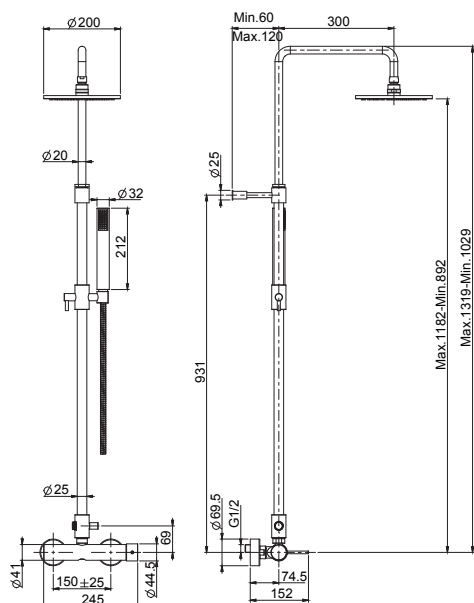

### Exposed shower mixer with shower column, showerhead and shower set

- brass hose 1500 mm
- anti-limestone handshower
- adjustable height
- anti-limestone brass showerhead Ø 200 mm
- n. 2 eccentric couplings 1/2"
- diverter