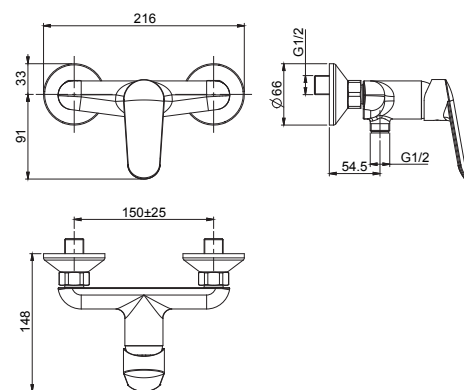

Exposed shower mixer without shower set

- n. 2 eccentric couplings 1/2"