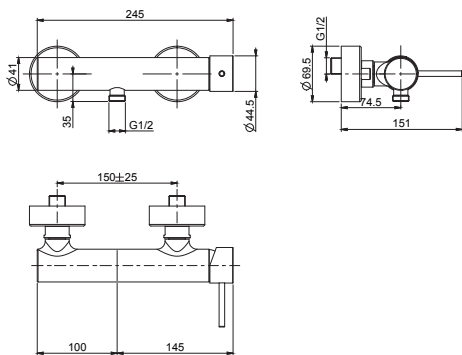

Exposed shower mixer without shower set

- n. 2 eccentric couplings 1/2"