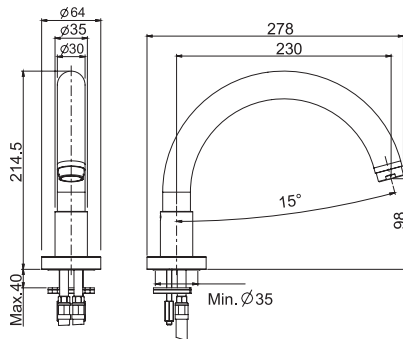

- bocca 232 mm

**Deck mounted bath spout**

- Wall mounted spout 232 mm

F2158CR  293,70

**F2418**

**Bocca a parete**

- bocca 201 mm
- filettatura 1/2"

**Wall mounted spout**