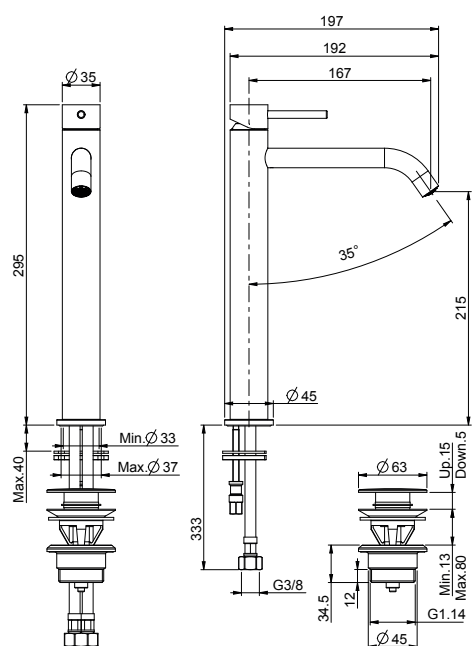

SPILLO UP

F3031/HXS

Miscelatore lavabo

- scarico in ottone chiusura pressione 1"1/4 mod. universale con vite di bloccaggio
- n. 2 tubi di alimentazione 560 mm

Wash basin mixer

- 1"1/4 click clack pop-up waste with overflow
- n. 2 flexible hoses 560 mm

F3031/HXSCR		277,40
F3031/HXSSN		444,30
F3031/HXSBS		327,60
F3031/HXSNS		327,60

F3032XS

Miscelatore bidet

- n. 2 tubi di alimentazione 370 mm
- scarico 1"1/4 con troppo pieno