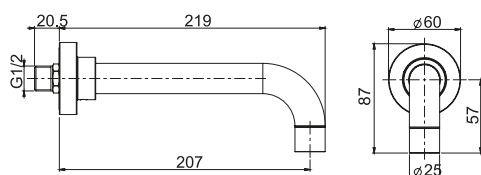

**Corpo da incasso**

**Built-in part**

F2220	57,80
-------	-------

**F2095**

**Bocca a parete**

- bocca 207 mm
- filettatura 1/2"

**Wall mounted spout**

- Wall mounted spout 207 mm
- 1/2" thread