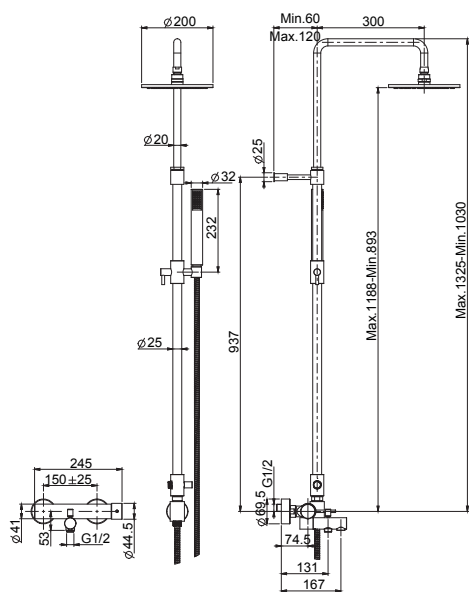

**Exposed bath mixer with shower column, showerhead and shower set**

- adjustable height
- n. 2 eccentric couplings 1/2"
- anti-limestone handshower
- brass hose 1500 mm
- diverter
- anti-limestone brass showerhead Ø 200 mm