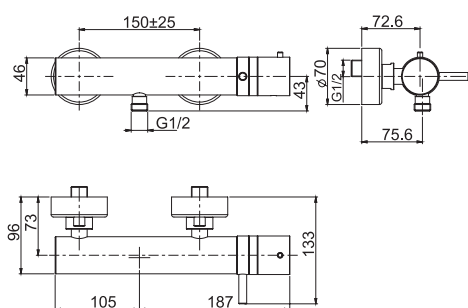

Exposed thermostatic shower mixer without shower set

- n. 2 eccentric couplings 1/2"

F4035/1CR		475,90
F4035/1SN		785,10
F4035/1BS		577,00
F4035/1NS		577,00