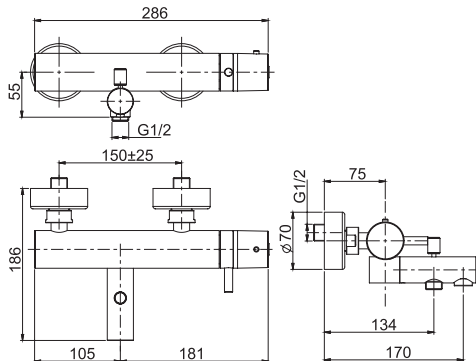

Exposed thermostatic bath mixer without shower set

- diverter
- n. 2 eccentric couplings 1/2"

F4034/1CR		543,60
F4034/1SN		897,00
F4034/1BS		653,60
F4034/1NS		653,60