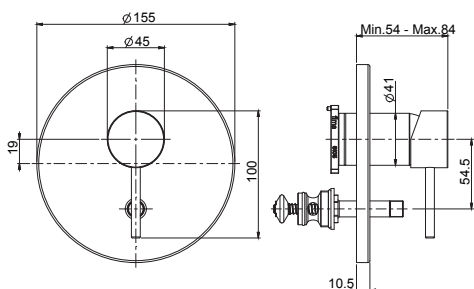

SPILLO UP

F3039X2

Miscelatore incasso con deviatore a 2 uscite

- deviatore
- corpo incasso da ordinare separatamente
- solo parte esterna