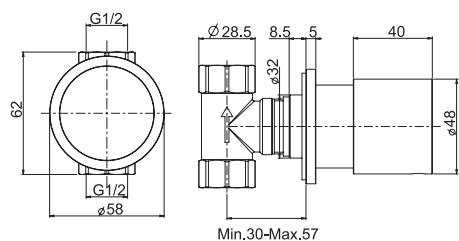

F3243/1

Rubinetto d'arresto 1/2"

- solo parte esterna
- corpo incasso da ordinare separatamente

Volume control valve 1/2"

- exposed part only
- required item to be ordered separately

F3243/1CR		160,70
F3243/1SN		265,20
F3243/1BS		208,80
F3243/1NS		208,80

Articolo necessario da ordinare separatamente

Required item to be ordered separately

Corpo da incasso

Built-in part

F2220	57,80

F2095

Bocca a parete

- bocca 207 mm
- filettatura 1/2"