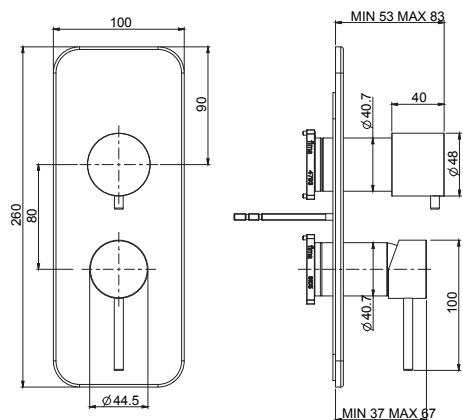

F3039X6

Miscelatore incasso con deviatore a 2 o 3 uscite

- deviatore a 2/3 uscite
- corpo incasso da ordinare separatamente
- solo parte esterna

Built-in mixer with 2/3 outlets diverter

- 2/3 outlets diverter
- required item to be ordered separately
- exposed part only