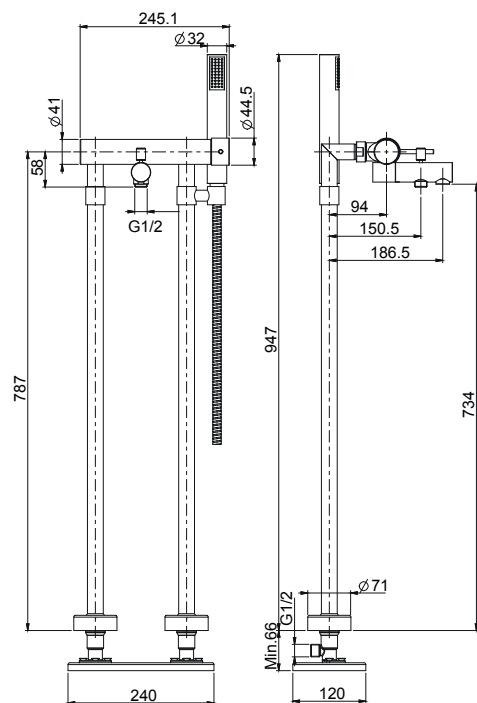

SPILLO UP

F3034/4

Miscelatore vasca a pavimento

- flessibile in ottone 1500 mm
- deviatore
- n. 2 piantane M 1/2"
- doccia anticalcare

Floor mounted bath mixer

- brass hose 1500 mm
- diverter
- pair of standpipes M 1/2"
- anti-limestone handshower

F3034/4CR		805,90
F3034/4SN		1.338,20
F3034/4BS		1.011,80
F3034/4NS		1.011,80

Articolo necessario da ordinare separatamente

Required item to be ordered separately

Corpo da incasso

Built-in part

F2302

169,20