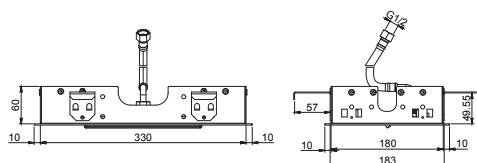

F2810

Soffione a soffitto in acciaio inox Modular

- 350x200 mm
- getto a cascata