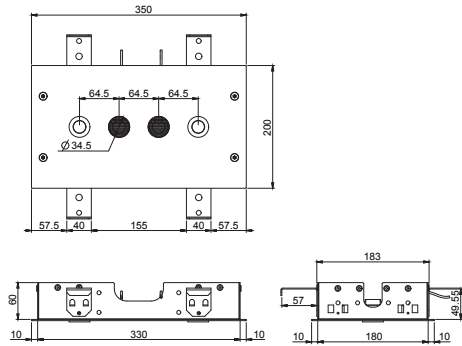

Controllo remoto

- controllo digitale della cromoterapia

**Ceiling mounted showerhead Modular**

- 350x200 mm
- bluetooth audio system
- RGB LED Lights

Remote control

- Digital chromtherapy control

**F2820CR**  **905,00**