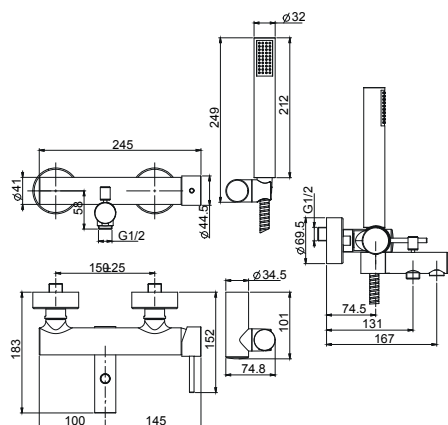

F3034

Miscelatore vasca esterno senza set doccia

- flessibile in nylon 1500 mm
- doccetta anticalcare Ø 120 mm
- supporto doccia
- deviatore
- n.2 raccordi eccentrici 1/2"

Exposed bath mixer without shower set

- flexible nylon 1500 mm
- anti-limestone handshower Ø 120 mm
- wall shower holder
- diverter
- n. 2 eccentric couplings 1/2"

F3034CR		346,50
F3034SN		571,80
F3034BS		460,30
F3034NS		460,30

F3034/2

Miscelatore vasca esterno con colonna doccia soffione e doccetta

- altezza regolabile
- n.2 raccordi eccentrici 1/2"
- doccia anticalcare
- flessibile in ottone 1500 mm
- deviatore
- soffione anticalcare in ottone Ø 200 mm

Exposed bath mixer with shower column, showerhead and shower set

- adjustable height
- n. 2 eccentric couplings 1/2"
- anti-limestone handshower
- brass hose 1500 mm
- diverter
- anti-limestone brass showerhead Ø 200 mm