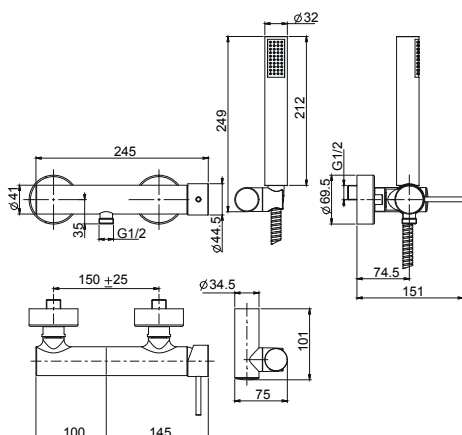

Exposed shower mixer with shower set

- n. 2 eccentric couplings 1/2"
- wall shower holder
- anti-limestone handshower
- brass hose 1500 mm