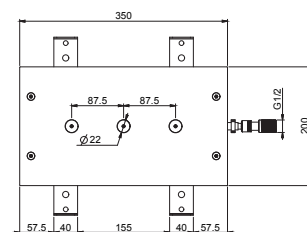

F2815

Soffione a soffitto in acciaio inox Modular

- 350mm x 200mm
- getto nebulizzato