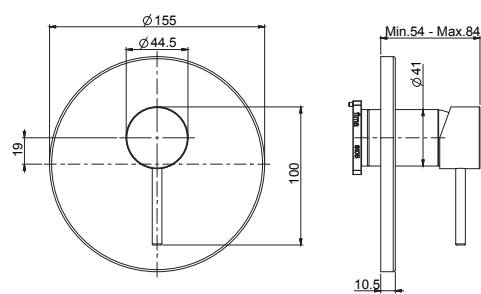

F3039X1

Miscelatore incasso doccia

- corpo incasso da ordinare separatamente
- solo parte esterna