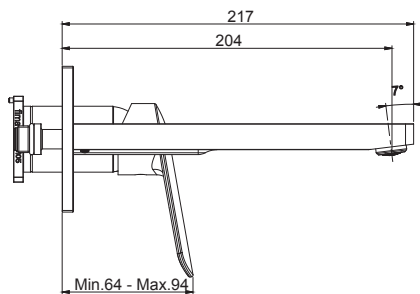

**Built-in wash basin mixer**

- ABS plate
- exposed part only
- required item to be ordered separately
- 1"1/4 click clack pop-up waste with overflow

bocca 154 mm - spout 154 mm - излив 154 mm

bocca 204 mm - spout 204 mm - излив 204 mm