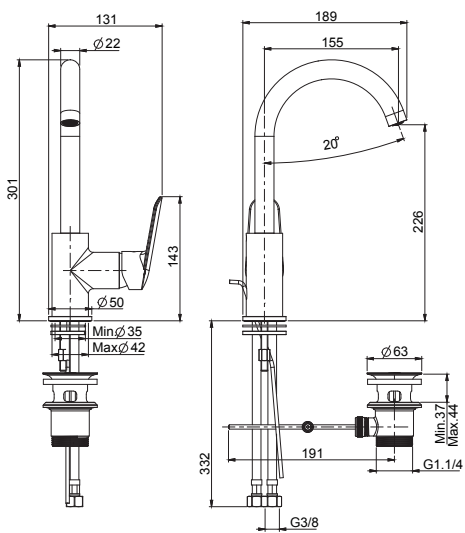

F3011CR		210,50

F3011CR.WS		211,70