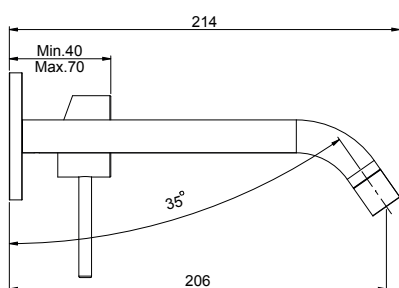

bocca 206 mm - spout 206 mm - излив 206 мм

Articolo necessario da ordinare separatamente   **Required item to be ordered separately**

Corpo da incasso

Built-in part

F3500	170,00

Articolo necessario da ordinare separatamente   **Required item to be ordered separately**

Corpo da incasso

Set di montaggio per F3051X8

Built-in part

Additional kit for F3051X8

F3510CR		149,20
F3510SN		246,30
F3510BS		186,50
F3510NS		186,50