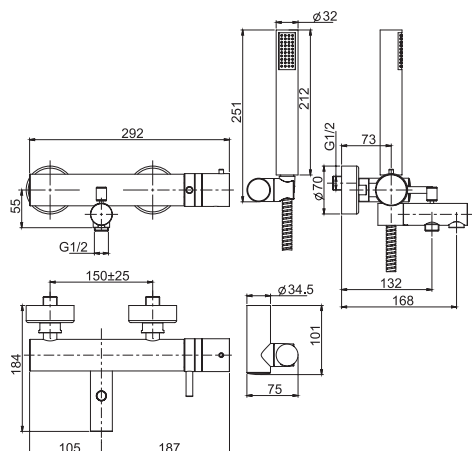

SPILLO UP

F4034

Miscelatore termostatico vasca esterno con set doccia

- deviatore
- flessibile in ottone 1500 mm
- doccia anticalcare
- n.2 raccordi eccentrici 1/2"
- supporto doccia