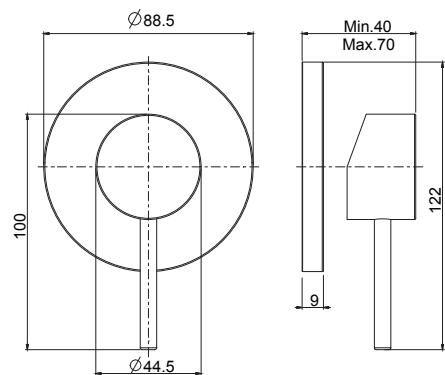

F3033/1

Miscelatore incasso doccia

- corpo incasso da ordinare separatamente
- solo parte esterna

Built-in shower mixer

- required item to be ordered separately
- exposed part only