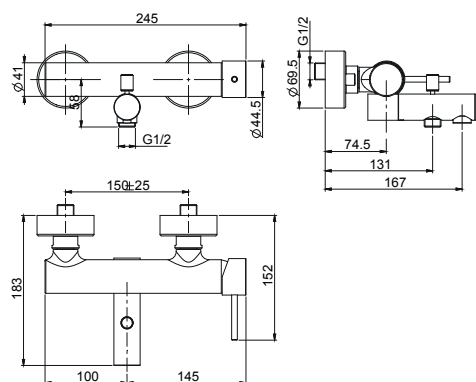

Exposed bath mixer without shower set

- diverter
- n. 2 eccentric couplings 1/2"

F3034/1CR		315,80
F3034/1SN		520,90
F3034/1BS		378,80
F3034/1NS		378,80