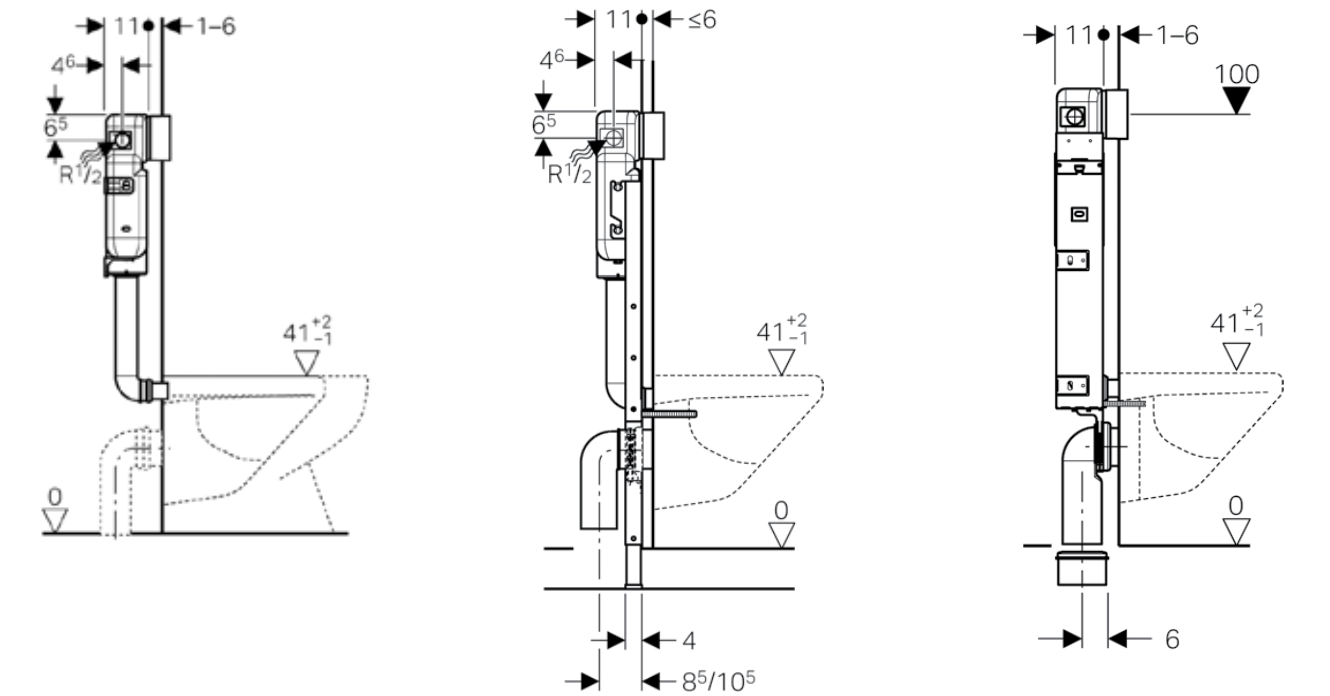

Geberit Duofix
with Alpha concealed cistern,
height 106.5cm

Geberit Kombifix
with Alpha concealed cistern,
height 106.5cm

Benefits at a glance

★★★★ Premium quality
Known for high reliability and durability, Geberit products ensures safe and trouble-free functions.

60 Million Proven Technology
Experience gained from installation of more than 60 million cisterns go into Geberit products.

Space saving
The placement of a wall-hung WC and concealed cistern opens up space in the bathroom, giving you a generous feeling of space.

Geberit Alpha concealed cistern,
height 86.7 - 106.5cm

109.027.00.1 4.5l /3l for SEA
109.021.00.1 6l /3l for SEA

Geberit Duofix with Alpha
concealed cistern, height 106.5cm

224.187.00.1 4.5l /3l for SEA
224.185.00.1 6l /3l for SEA