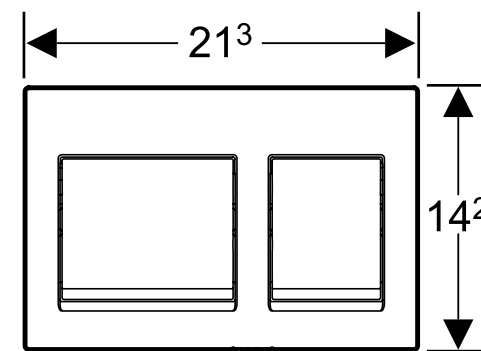

Alpha15
115.045.46.1 Matt Chrome

Alpha10

Alpha15

The actuator plate is the focal point of the Geberit Concealed Cistern. Uniquely designed and finely crafted, the Alpha actuator plates can blend seamlessly with the overall bathroom design.

Know-how
from
Switzerland

Invisible Technology.
Functional reliability.

Simple and functional.

Geberit Alpha concealed cistern.

Technical Information

Planning made simple.

Geberit Alpha concealed cistern,
height 86.7 - 106.5cm

Geberit Alpha concealed cistern,
height 86.7 - 106.5cm

109.027.00.1 4.5l /3l for SEA
109.021.00.1 6l /3l for SEA

Geberit Duofix with Alpha
concealed cistern, height 106.5cm

224.187.00.1 4.5l /3l for SEA
224.185.00.1 6l /3l for SEA