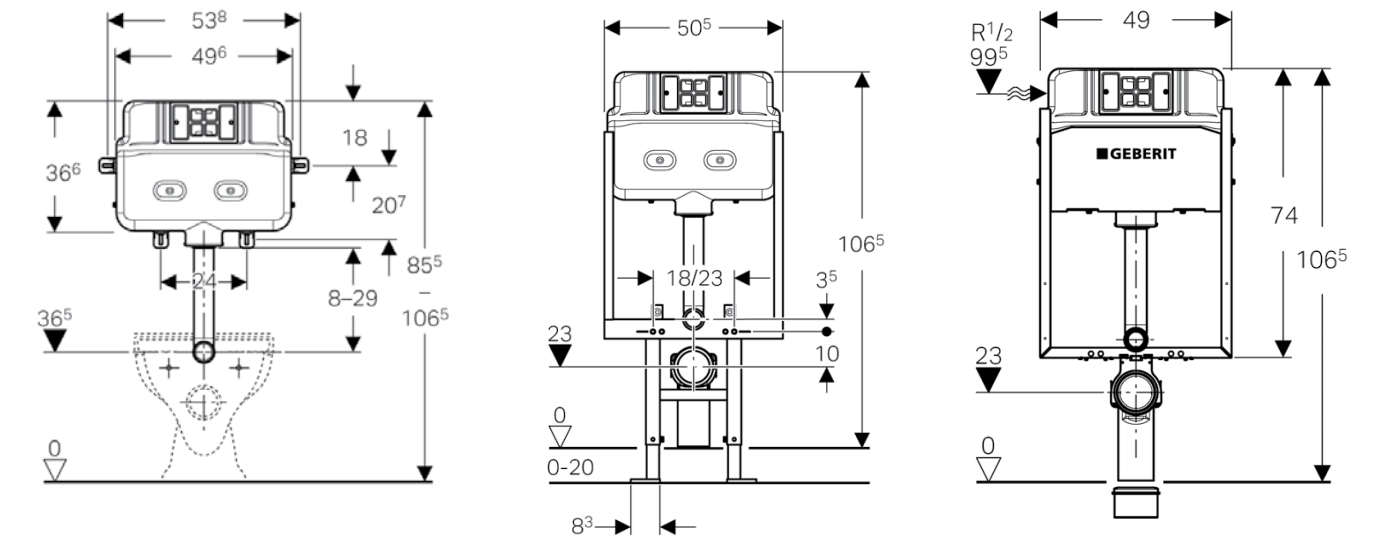

Know-how
from
Switzerland

Invisible Technology.
Functional reliability.

Simple and functional.

Geberit Alpha concealed cistern.

Technical Information

Planning made simple.

Geberit Alpha concealed cistern,
height 86.7 - 106.5cm

Geberit Duofix
with Alpha concealed cistern,
height 106.5cm

Geberit Kombifix
with Alpha concealed cistern,
height 106.5cm

Benefits at a glance

★★★★ Premium quality
Known for high reliability and durability, Geberit products ensures safe and trouble-free functions.