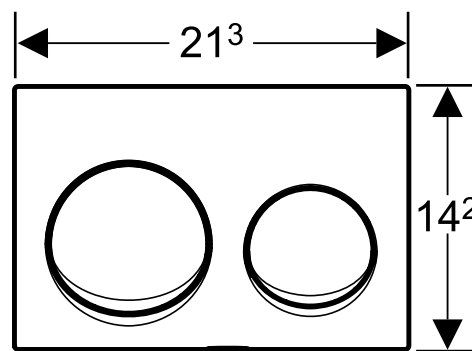

Simple yet sophisticated.

Geberit Alpha actuator plates.

Alpha10
115.040.11.1 White

Alpha10
115.040.21.1 Bright Chrome

Alpha10
115.040.46.1 Matt Chrome

Alpha15
115.045.11.1 White

Alpha15
115.045.21.1 Bright Chrome

Alpha15
115.045.46.1 Matt Chrome

Alpha10

Alpha15

The actuator plate is the focal point of the Geberit Concealed Cistern. Uniquely designed and finely crafted, the Alpha actuator plates can blend seamlessly with the overall bathroom design.

Know-how
from
Switzerland

Invisible Technology.
Functional reliability.

Simple and functional.

Geberit Alpha concealed cistern.

Technical Information

Planning made simple.

Geberit Alpha concealed cistern,
height 86.7 - 106.5cm

Geberit Alpha concealed cistern,
height 86.7 - 106.5cm

109.027.00.1 4.5l /3l for SEA
109.021.00.1 6l /3l for SEA

Geberit Duofix with Alpha
concealed cistern, height 106.5cm

224.187.00.1 4.5l /3l for SEA
224.185.00.1 6l /3l for SEA