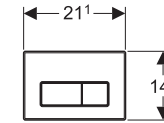

Kappa actuator plates.

Kappa 50

→ Flush technology : dual flush