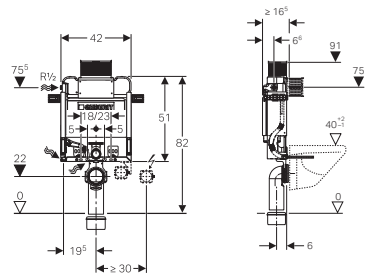

Kombifix element with Kappa concealed cistern

thickness 150mm, height 820mm

- 224.201.00.1 4.5L / 3L
- 224.203.00.1 6L / 3L

Duofix element with Kappa concealed cistern

thickness 150mm, height 820mm

- 224.175.00.1 4.5L / 3L
- 224.170.00.1 6L / 3L
- 224.158.00.1 Hong Kong Project
- 224.219.00.1 Hong Kong Retail