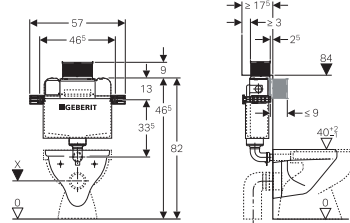

Kappa concealed cisterns.

Range Option for Front or Top Operated

Kappa concealed cistern

thickness 150mm, height 820mm

- 224.364.00.1 4.5L / 3L
- 224.350.00.1 6L / 3L
- 224.360.00.1 Hong Kong Project
- 224.235.00.1 Hong Kong Retail