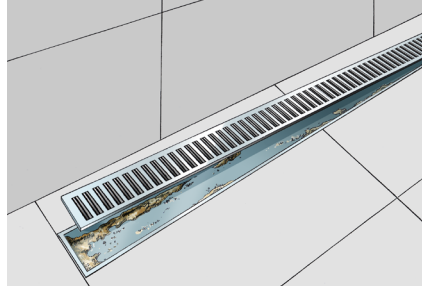

New
Geberit CleanLine shower channel.
Perfect solution.

The problem.
Many shower channels look good but underneath the cover, dirt and bacteria can collect. Opening it up is troublesome and makes cleaning difficult leading to an unhygienic bathroom area.