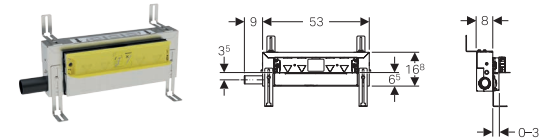

Kombifix wall drain

Discharge outlet 40mm
457.536.00.1
* Wall fastening set required - Art no: 111.815.00.1