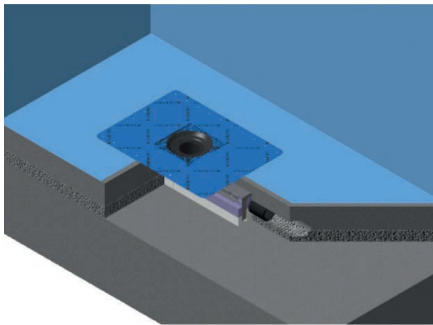

Problem-free installation

The proven installation kit for the Geberit floor drain for shower is very efficient in installation and reliable in its result, e.g. thanks to the sealing foil that is already injected at the factory.