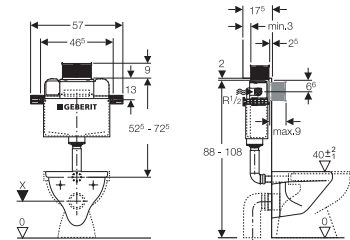

Kappa concealed cistern

thickness 150mm, height 880-1080mm

- 224.361.00.1 4.5L / 3L
- 224.359.00.1 6L / 3L