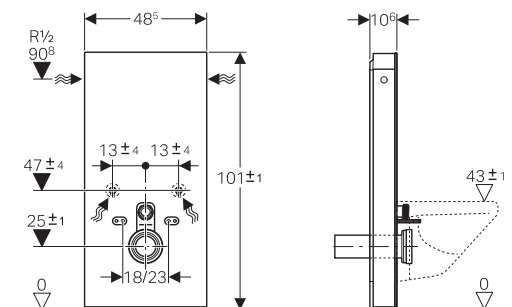

## Geberit Monolith WC

Wall-hung WC ceramics and AquaClean Sela wall-hung WC

131.026.xx.1  
131.021.xx.1

4.5L / 3L  
6L / 3L

**Slim beauty.**  
An elegant design.

An instant facelift with a touch of elegance without the mess.