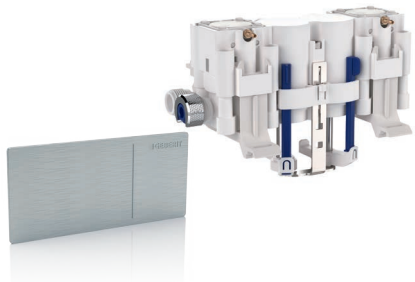

A touch more refined

Thanks to the hydraulic servo lifter, just a gentle touch is sufficient to actuate the flush.

Discreet

Designers can choose to leave an opening for servicing and maintenance just in front of the cistern. The cover plate is available in a tile bearing option for a particularly discreet appearance.