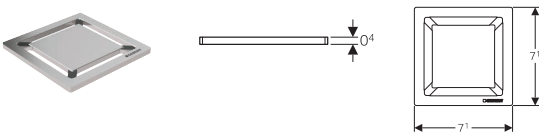

Geberit grating, square

154.312.00.1
Stainless steel brushed
Material : Stainless steel