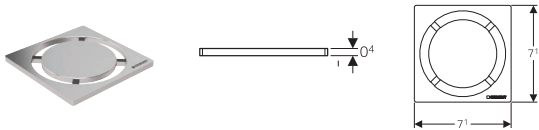

Geberit floor drain

Geberit grating, circle

154.311.00.1
Stainless steel brushed
Material : Stainless steel