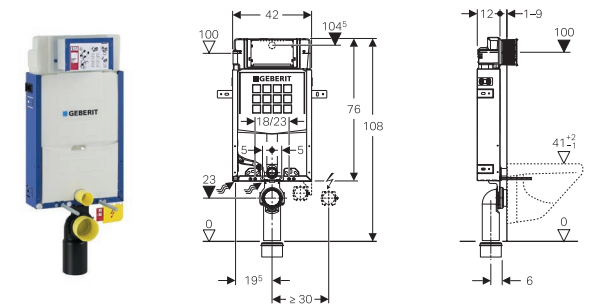

Kombifix element with Sigma concealed cistern

thickness 120mm, height 1080mm

- 224.327.00.1 4.5L / 3L
- 224.328.00.1 6L / 3L