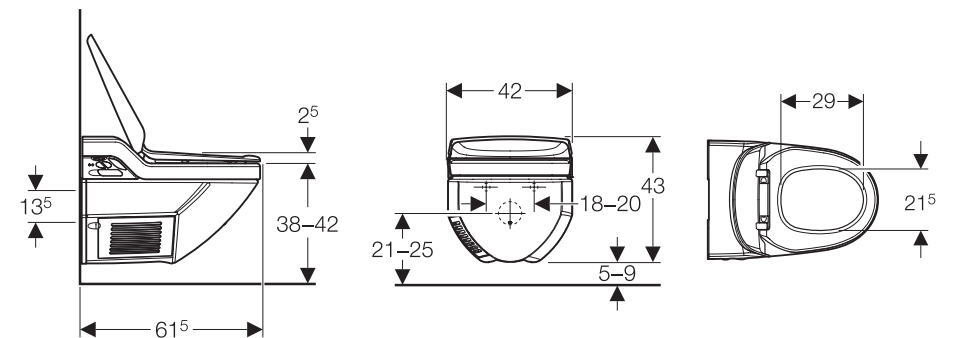

Geberit AquaClean 8000plus

180.100.11.1

White alpine