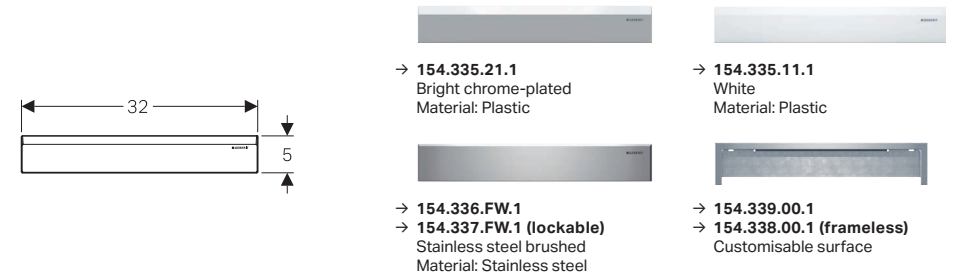

Ready-to-fit set for wall drain