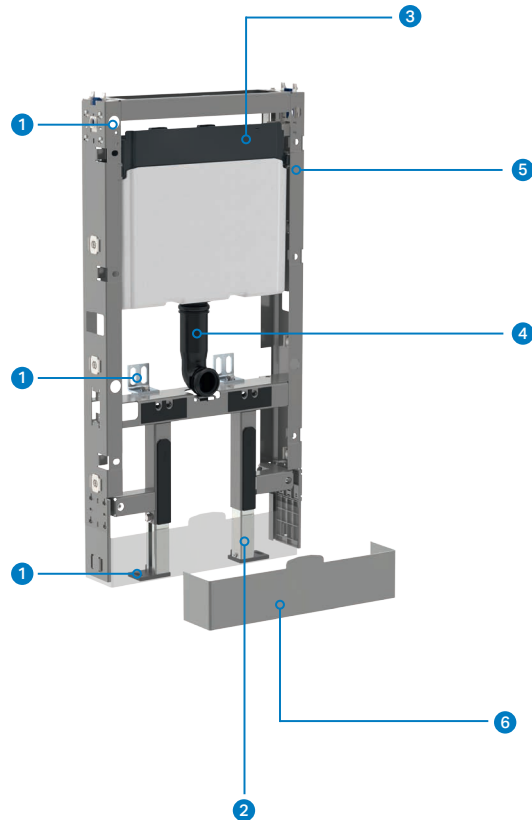

### Geberit AquaClean 8000plus

180.100.11.1

White alpine

**Geberit Monolith for wall-hung WC.**  
Distinctive elegance.

Modern alternative to the traditional toilet, the Geberit Monolith WC module certainly makes a bold statement in the bathroom, adding a beautiful, elegant touch to your ideal bathroom.

# Quicker installation.

Adopting experience from the Geberit Duofix frame for concealed cisterns, the frame for Geberit Monolith WC has been revamped. With most parts standardised and only 6 points of installation, risk of errors at site are significantly reduced and installation is much quicker than before.