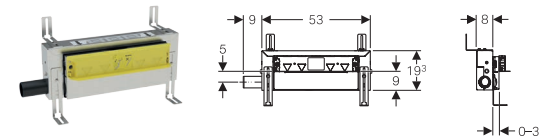

Kombifix wall drain

Discharge outlet 50mm
457.534.00.1
* Wall fastening set required - Art no: 111.815.00.1