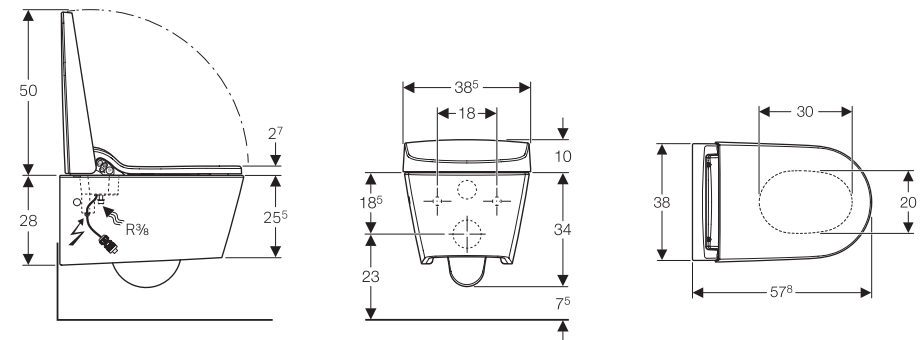

Geberit AquaClean Sela

146.147.11.1

White alpine