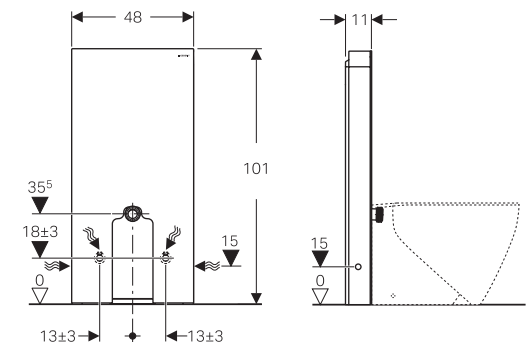

### Geberit Monolith Puro

- 131.172.xx.1 4.5L / 3L
- 131.174.xx.1 6L / 3L
- 131.173.xx.1 Hong Kong 6L / 3L

**New**  
**Geberit CleanLine shower channel.**  
 Perfect solution.

**The problem.**  
 Many shower channels look good but underneath the cover, dirt and bacteria can collect. Opening it up is troublesome and makes cleaning difficult leading to an unhygienic bathroom area.