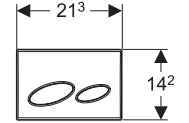

Kappa 20

→ Flush technology : dual flush