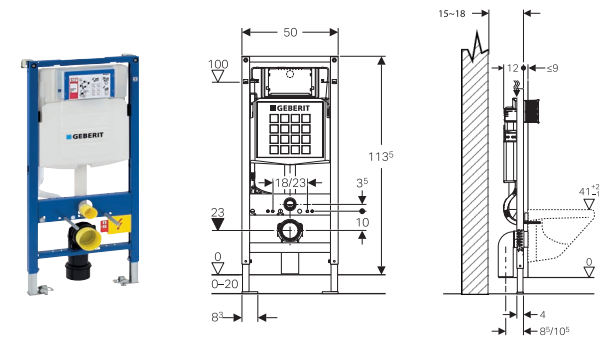

Duofix element with Sigma concealed cistern

thickness 120mm, height 1135mm

- 224.224.00.1 4.5L / 3L
- 224.217.00.1 6L / 3L
- 224.214.00.1 Hong Kong Project
- 224.218.00.1 Hong Kong Retail