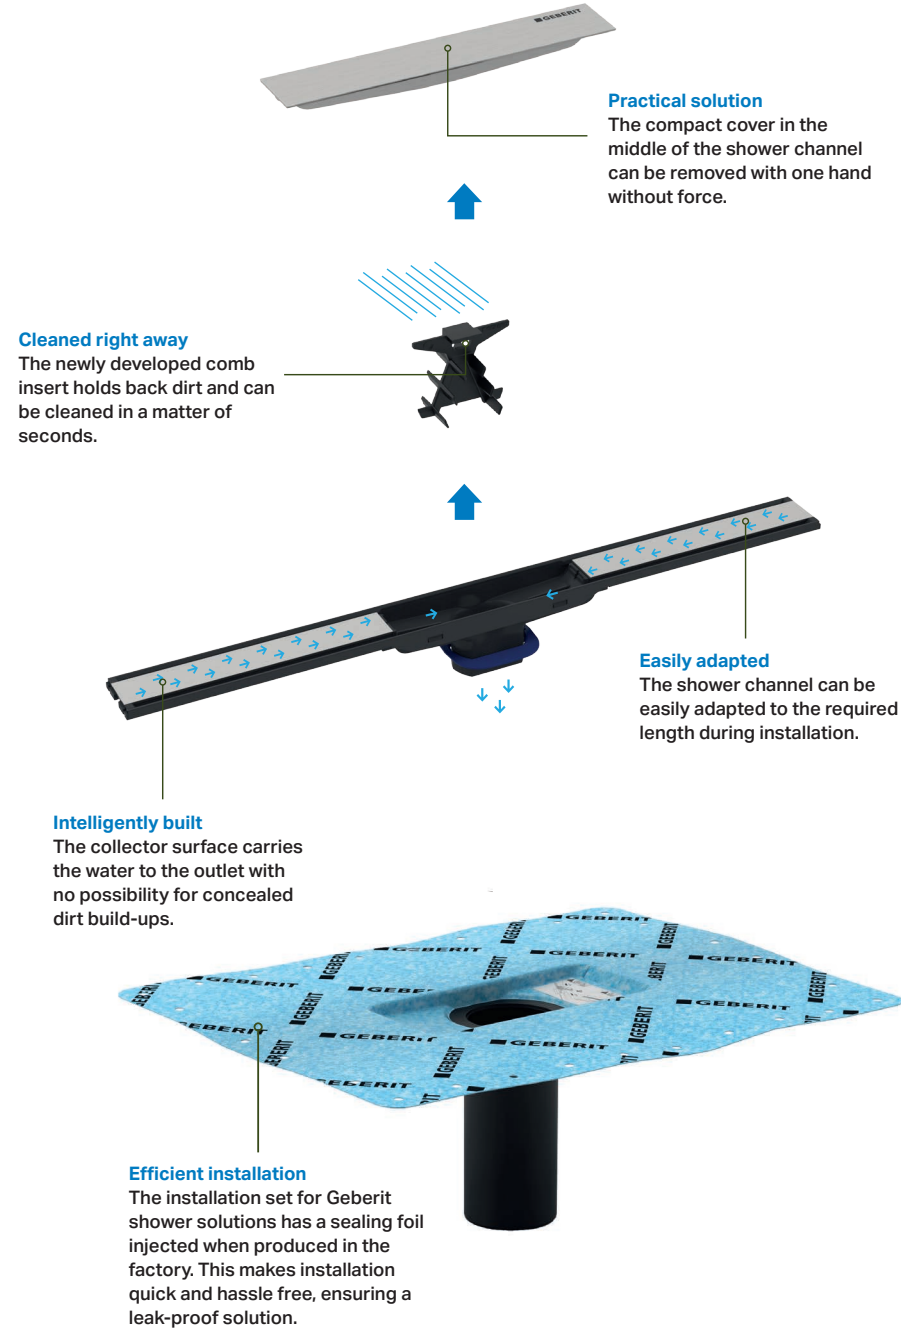

**The solution.**  
 Geberit CleanLine shower channels are the perfect solution - they not only look good but are also easy to clean thanks to clever innovations.

New

### Compact solution.

The Geberit floor drain for shower is the universal solution for floor-even showering with clear advantages: reduced size ingenious function and simple installation.

Unimpeded trap and waste – to the point