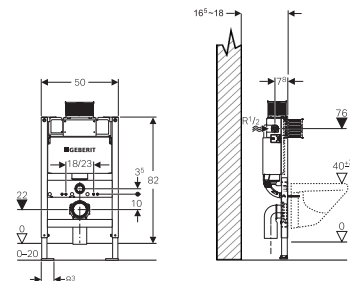

Kappa actuator plates.

Kappa 50

→ Flush technology : dual flush

→115.260.11.1 White alpine
Material: Die-cast zinc

→115.260.21.1 Bright chrome-plated
Material: Die-cast zinc

→115.260.46.1 Matt chrome-plated
Material: Die-cast zinc

→115.260.HC.1 Matt palladium-plated
Material: Die-cast zinc

→115.258.00.1 Stainless steel brushed
Material: Stainless steel

Kappa 21

→ Flush technology : dual flush

→115.240.KJ.1 White/bright chrome/
white
Material: Plastic

→115.240.KK.1 White/gold-plated/
white
Material: Plastic

→115.240.KL.1 White/matt chrome/
matt chrome
Material: Plastic

→115.240.KM.1 Black/bright chrome/
black
Material: Plastic

→115.240.KH.1 Bright/matt/bright
chrome
Material: Plastic

Kappa 20

→ Flush technology : dual flush

→115.228.11.1 White alpine
Material: Plastic

→115.228.46.1 Matt chrome-plated
Material: Plastic

→115.228.21.1 Bright chrome-plated
Material: Plastic