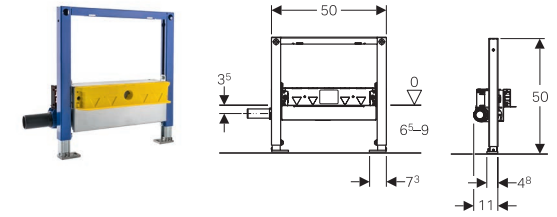

Geberit wall drain

Duofix wall drain, half frame

Discharge outlet 40mm
111.593.00.1