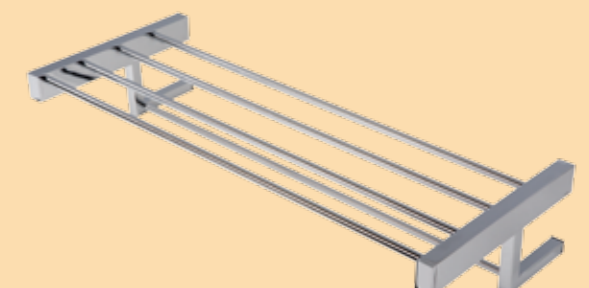

3519-02
Single arm towel rail

3504-02
Towel ring

3506-02
Grab rail 30 cm

3528-02
Grab rail with soap holder

3556-02
Towel rail 60 cm, double

3501-02 / 3545-02
Shelf holder 60 cm, available with white
or black frosted glass

3501-02-80 / -100
Shelf holder, available in 80
and 100 cm, excl. glass plate

3547-80 / -100 & 3548-80 / -100
glass plate, available in black and
white, in 80 and 100 cm

3552-02
Bath towel shelf 60 cm with towel rail