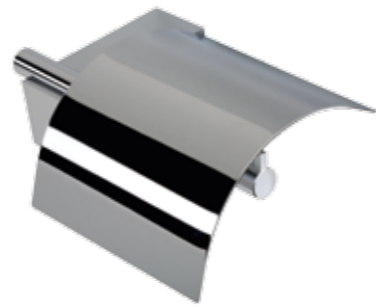

7508-02*
Toilet roll holder with cover