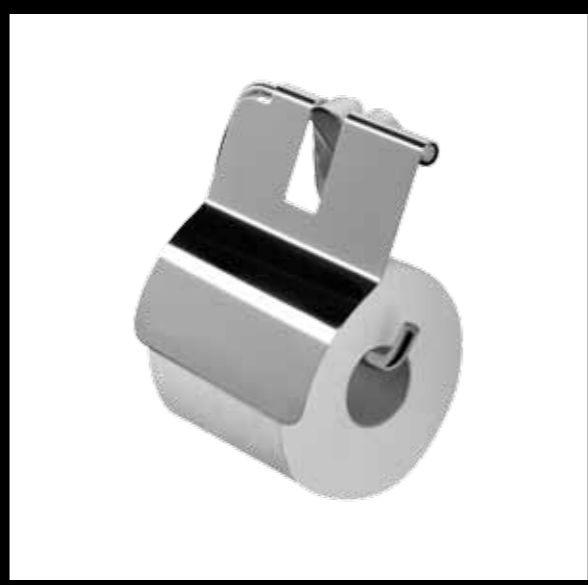

6527-02
Soap dispenser 200 ml

6580-02
Bath towel shelf 60 cm with towel rail

6562-02-45
Towel holder 45 cm, glass mounted

6572-02
Tumbler holder

6541-02* / 6531-02*
Tumbler holder, free standing, available with frosted and clear glass

6573-02
Soap holder

6532-02* / 6542-02*
Soap holder, free standing, available with clear and frosted soap dish

6560-02-45
Shower door handle 45 cm with knob

6564-02-45
Shower door handle 45 cm, double

* all Pulse accessories are supplied with four covers in black, white, chrome and satin chrome

8513-06
Hook

8515-06
Hook, double

8508-06
Toilet roll holder with cover

8509-06
Toilet roll holder

8518-06
Spare roll holder, triple

8512-06
Spare roll holder

8511-06
Toilet brush holder

8506-06
Grab rail 30 cm