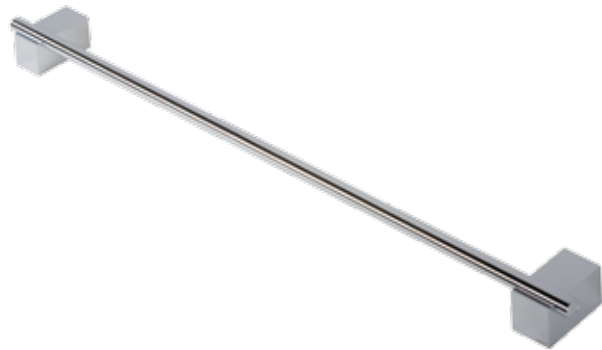

7510-02* / -06 & 7510-05
Toilet brush holder, available with white and black brush.
Also available in inox, with white brush

7511-02*
Hook

7515-02*
Hook, double

7502-02*
Tumbler holder

7503-02*
Soap holder

7504-02*
Towel ring

7507-02*
Towel rail 60 cm

7505-02*
Two arm towel rail

7506-02*
Grab rail 30 cm

7501-02*
Shelf holder 60 cm

* also available in inox

7516-02*
Soap dispenser 200 ml

7520-02
Bottle/sponge holder 29 cm