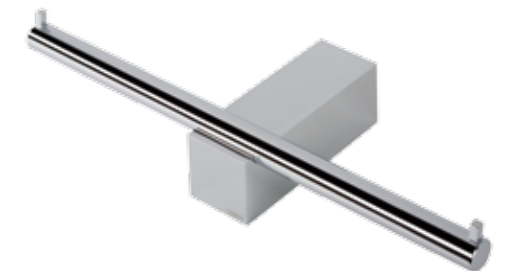

3503-02 / 3544-02
Soap holder, available with
white or black frosted soap dish

3516-02
Soap dispenser 200 ml

3517-02
Soap dispenser 200 ml, free standing

3565-02
Shower door knob, double

Nexx & Nexx Inox

* also available in inox

7508-05 inox
Toilet roll holder with cover

7508-02*
Toilet roll holder with cover

7519-02
Toilet roll holder with cover, double

7509-02*
Toilet roll holder

7518-02
Toilet roll holder, double

* also available in inox