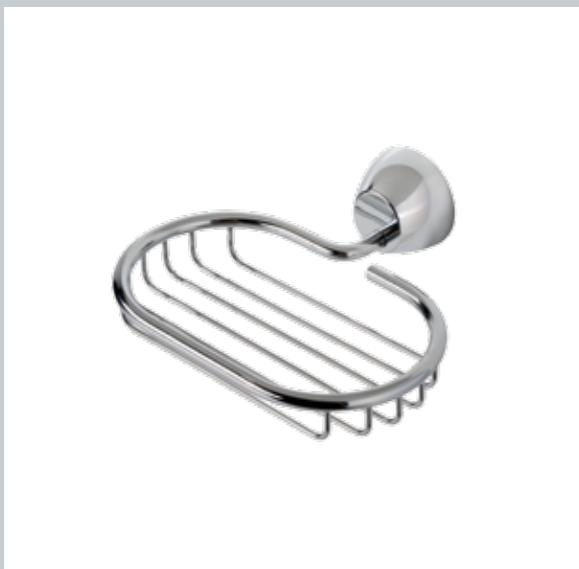

2109
Toilet roll holder

2112
Spare roll holder

2110
Toilet brush holder

2106
Sponge/soap
holder

2116
Soap dispenser
200 ml

2102
Tumbler holder

2103
Soap holder

2115
Hook, double

2129-45 / -60
Towel rail, available in 45 and 60 cm

2107
Towel rail 60 cm

2104
Towel ring

2105
Two arm towel rail

2129-30
Grab rail 30 cm

2101
Shelf holder 60 cm

5144
Toilet roll holder with cover

5144 A
Toilet roll holder with cover and spare roll holder