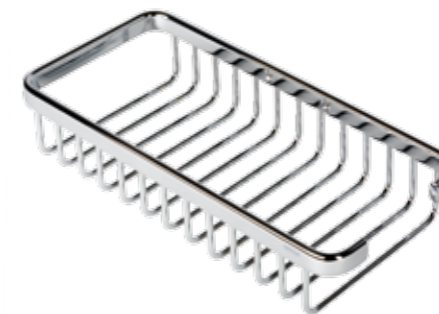

143
Bottle/sponge holder