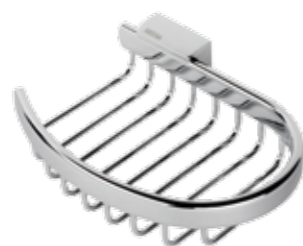

2500
Soap holder