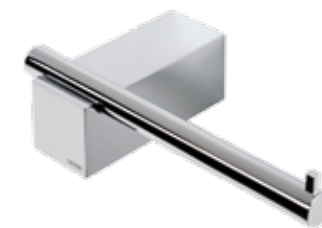

7509-02*
Toilet roll holder