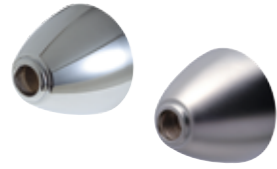

6006-02
Grab rail 30 cm

6010-02 / 6011-02
Toilet brush holder,
also available free standing

6013-02
Hook, 3 cm

6004-02
Towel ring

6001-02
Shelf holder 60 cm

6002-02
Tumbler holder

6003-02
Soap holder

6015-02
Hook, 5 cm

9012-02
Spare roll holder

9010-02
Toilet brush holder with lid

9071-02 / -05
Covercap Montana, available in chrome and satin chrome. Covercaps to be ordered separately

9001-02
Shelf holder 60 cm

9004-02
Towel ring