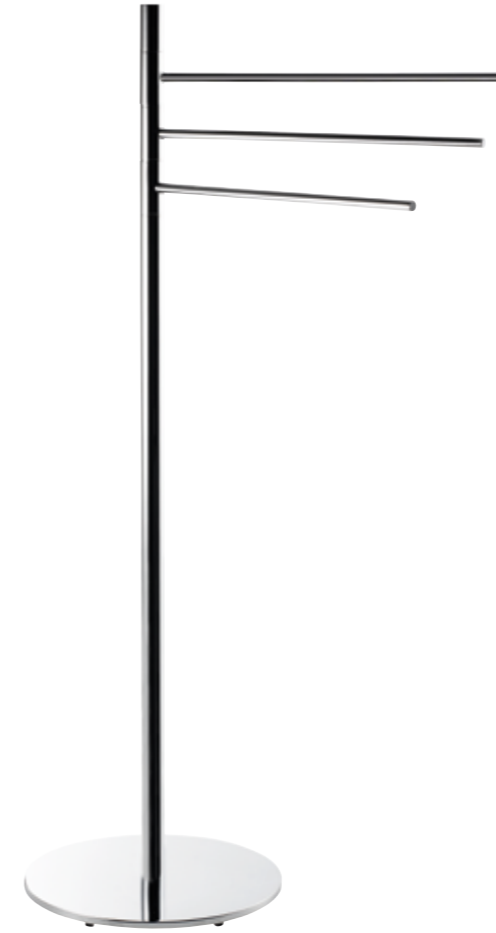

6535-02
Stand towel holder with 3 arms

6537-02
Stand towel holder, double

6515-02*
Hook, double

6507-02-45* / -60*
Towel rail, available in 45 and 60 cm

6556-02
Towel rail 60 cm, double

6504-02*
Towel ring