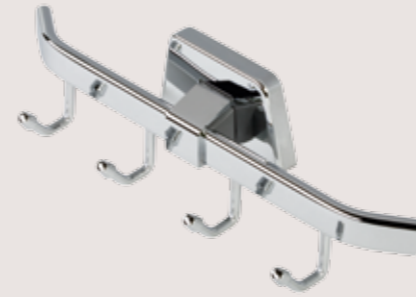

2129-45 / -60
Towel rail, available in 45 and 60 cm

2107
Towel rail 60 cm

2104
Towel ring

2105
Two arm towel rail

2129-30
Grab rail 30 cm

2101
Shelf holder 60 cm

5144
Toilet roll holder with cover

5144 A
Toilet roll holder with cover and spare roll holder

5146
Toilet roll holder

5146 A
Toilet roll holder with spare roll holder

5117
Toilet brush holder

5118
Toilet brush holder with lid

5126 / 5128
Spare roll holder, double or single

5189 / 5190
Rack with hooks,
available with 4 or 6 hooks

5121-40 / -50 / -60
Towel rail, available in 40, 50 and 60 cm

5253
Hook

5165-60
Towel rail 60 cm, double

5251 / 5250
Towel ring, available in 160 and 200 mm

5254
Hook, double

5351
Towel ring

5123
Two arm towel rail