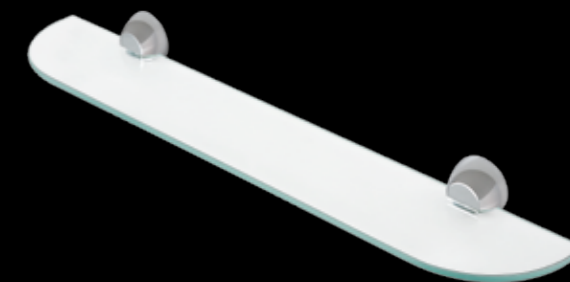

2129-45 / -60
Towel rail, available in 45 and 60 cm

2107
Towel rail 60 cm

2104
Towel ring

2105
Two arm towel rail

2129-30
Grab rail 30 cm

2101
Shelf holder 60 cm

5144
Toilet roll holder with cover

5144 A
Toilet roll holder with cover and spare roll holder