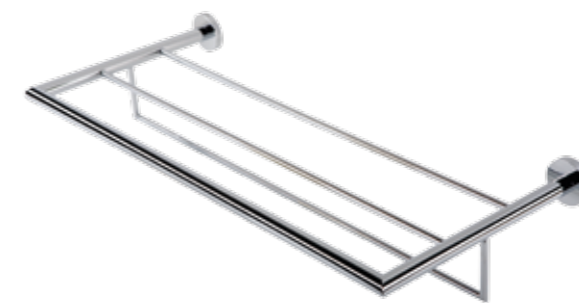

6535-02
Stand towel holder with 3 arms

6537-02
Stand towel holder, double

6515-02*
Hook, double

6507-02-45* / -60*
Towel rail, available in 45 and 60 cm

6556-02
Towel rail 60 cm, double

6504-02*
Towel ring

6505-02*
Two arm towel rail

* also available in stainless steel

6506-02*
Grab rail 30 cm

6528-02*
Grab rail with soap holder,
left and right mountable

6501-02-35*
Shelf holder 35 cm

6521-02*
Cornershelf

6552-02*
Bath towel shelf 60 cm with towel rail