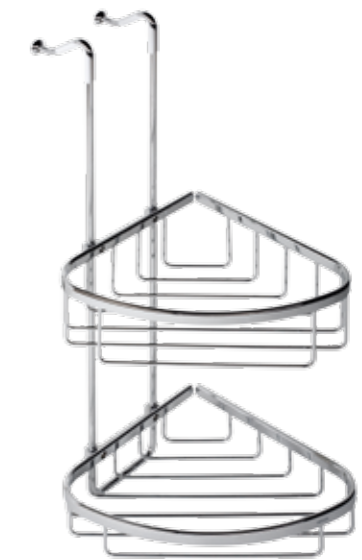

142
Soap holder, large

143
Bottle/sponge holder

144
Bottle/sponge holder, corner model

144 A
Bottle/sponge holder, corner model

150
Sponge/soap holder, large

151
Sponge/soap holder, compact

152
Universal bath basket, large

170
Bottle/sponge holder, corner model, large

174
Basket for small towels

698
Supplementary coverplate for cornerbaskets

697
Concealed fixing for all baskets

253
Basket, double suspensible

250
Basket, double suspensible, Exclusive

185
Bottle/sponge holder,
corner model, double

183
Bottle/sponge holder,
corner model, double

184
Bottle/sponge holder,
corner model, double

251 / 254
Corner basket, double suspensible, medium - left version
Also available in right version

252
Corner basket, double suspensible, large - left version
Also available in right version

182
Bottle/sponge holder, corner model, large

1501
Bottle/sponge holder, small

1502
Bottle/sponge holder

1503
Bottle/sponge holder, large