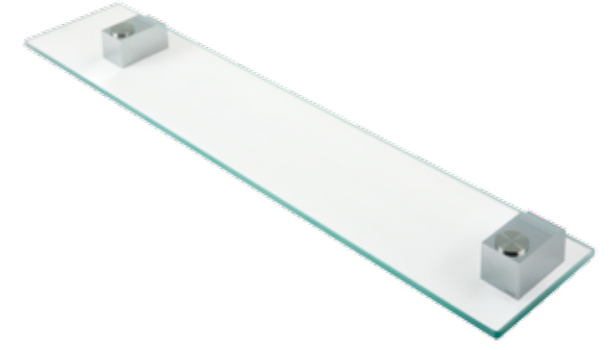

7504-02*
Towel ring

7507-02*
Towel rail 60 cm

7505-02*
Two arm towel rail

7506-02*
Grab rail 30 cm

7501-02*
Shelf holder 60 cm

* also available in inox

7516-02*
Soap dispenser 200 ml

7520-02
Bottle/sponge holder 29 cm