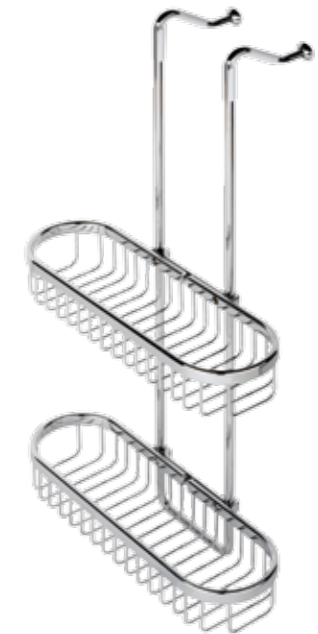

142
Soap holder, large

143
Bottle/sponge holder

144
Bottle/sponge holder, corner model

144 A
Bottle/sponge holder, corner model

150
Sponge/soap holder, large

151
Sponge/soap holder, compact

152
Universal bath basket, large

170
Bottle/sponge holder, corner model, large

174
Basket for small towels

698
Supplementary coverplate for cornerbaskets

697
Concealed fixing for all baskets

253
Basket, double suspensible

250
Basket, double suspensible, Exclusive

185
Bottle/sponge holder,
corner model, double

183
Bottle/sponge holder,
corner model, double

184
Bottle/sponge holder,
corner model, double

251 / 254
Corner basket, double suspensible, medium - left version
Also available in right version