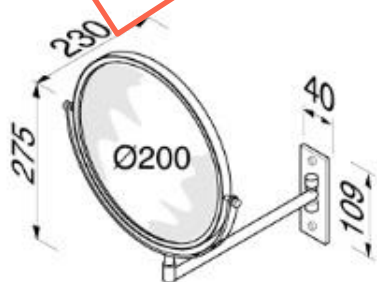

Mirror collection

911085-06

Shaving mirror, single arm

- Finish: matt black
- Concealed fixing
- Wall mounted
- Plain and 3x magnification
- Guarantee 2 years
- Material: brass

Special Product

- 200x230x275 mm

Quality has proven to be of decisive importance in recent years, which is why we can offer a 12-year warranty period for our chrome products. The entire selection is developed in Amersfoort. Geesa is certified according to the ISO 9001-2008 standard for design, productions and the delivery of bathroom accessories. 01/2017