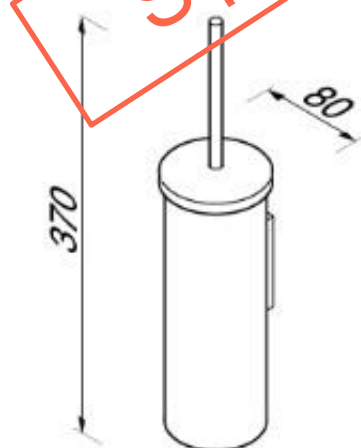

Nemox collection

916511-66

Toilet brush holder,

- Finish: matt black
- Concealed fixing
- Wall mounted
- Guarantee 2 years
- Material: stainless steel and zinc alloy

- 370x80x80 mm

Quality has proven to be of decisive importance in recent years, which is why we can offer a 12-year warranty period for our chrome products. The entire selection is developed in Amersfoort. Geesa is certified according to the ISO 9001-2008 standard for design, productions and the delivery of bathroom accessories. 01/2017