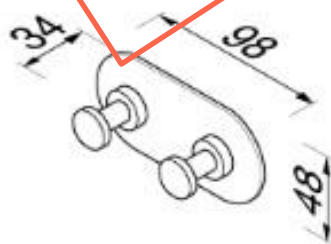

 **Nemox collection**

916515-06
Coat/towel hook, double

- Finish: matt black
- Concealed fixing
- Guarantee: 2 years
- Material: stainless steel and zinc alloy

Special Product

- 98x48x34 mm

Quality has proven to be of decisive importance in recent years, which is why we can offer a 12-year warranty period for our chrome products. The entire selection is developed in Amersfoort. Geesa is certified according to the ISO 9001-2008 standard for design, productions and the delivery of bathroom accessories. 01/2017
