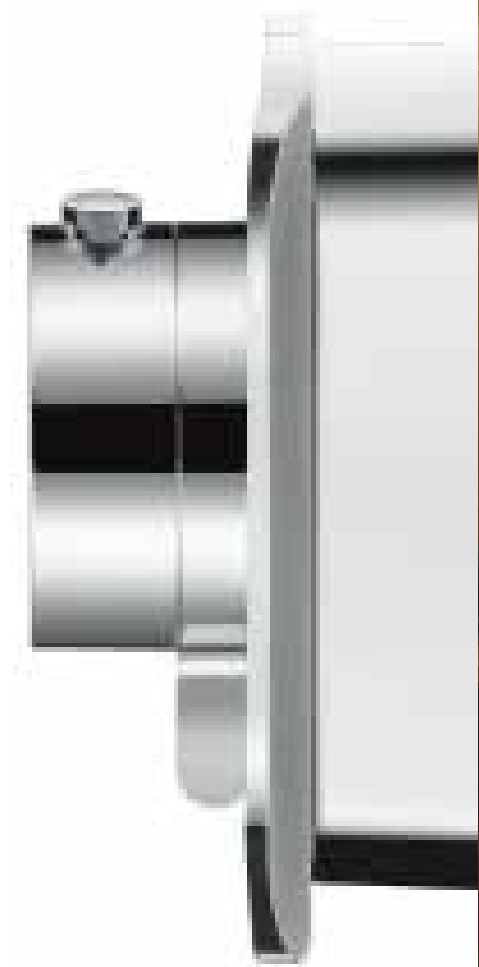

Adopting this archaic form, Axor One represents a monolith in the shower. All elements are subjected to a strict code of purity: flat surfaces, gently rounded corners, generous proportions – fascinatingly chaste.

WOULD YOU LIKE ONE?
ONE.AXOR-DESIGN.COM

Everything is reduced to a single, central shower control element. There is nothing to distract the eye. Everything looks clean, elegant and inviting. Axor One is a confident, and yet unobtrusive statement that brings a spacious feeling into the shower - making it a haven of tranquillity. Given the clear design language, Axor One is of course easy and intuitive to use. All that is needed to activate the various shower jets is a gentle tapping of the paddles with the finger, the back of the hand or even the elbow. For the new ShowerProgramme, Axor chose to work with London-based design partners Edward Barber & Jay Osgerby, whose philosophy is founded on Interaction Design.

ONE TAP

A gentle tap on the paddles is all that is needed to control the required shower jet. Up to three different showers can be activated at the same time.

ONE TURN

The temperature can be controlled precisely by the cylindrical handle and limited by the temperature lock.

Original size: Width 270 mm | Height 120 mm | Depth 67 mm

The Axor One basic set (#45710180) is required to install the Axor One thermostat module.

ONE SLIDE

Sliding the small lever allows you to deliberately reduce the amount of water you use by up to 50% - for instance, making it possible to use less water when soaping your hair.