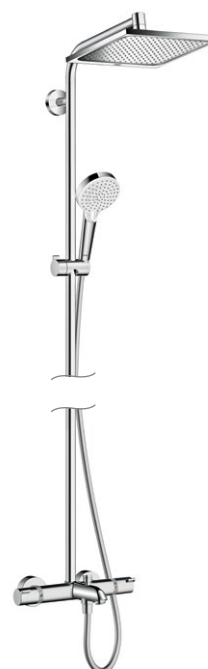

Metaflex® Shower Hose

Metaflex® Shower Hose
 # 28167, -000 1.25 m
 # 28168, -000 1.60 m
 # 28169, -000 2.00 m

- 1.25–2.00 m length
- Highly flexible plastic body
- Modern look

Ecostat® 1001 CL Thermostat

Crometta® S 240
Showerpipe Reno
with Crometta S 240 overhead shower,
Crometta Vario hand shower,
shower arm 350 mm
27270, -000

Crometta® S 240
Showerpipe bath
with Crometta S 240 overhead shower,
Crometta Vario hand shower
and Ecostat Comfort bath thermostat,
shower arm 350 mm
27320, -000

Crometta® E 240
Showerpipe
with Crometta E 240 overhead shower,
Crometta Vario hand shower
and Ecostat 1001 CL thermostat,
shower arm 350 mm
27271, -000
27281, -000 (9 l/min) EcoSmart

Crometta® E 240
Showerpipe
with Crometta E 240 overhead shower,
Crometta Vario hand shower
and single lever mixer,
shower arm 350 mm
27284, -000

Crometta® E 240
Showerpipe Reno
with Crometta E 240 overhead shower,
Crometta Vario hand shower,
shower arm 350 mm
27289, -000

Crometta® E 240
Showerpipe bath
with Crometta E 240 overhead shower,
Crometta Vario hand shower
and Ecostat Comfort bath thermostat,
shower arm 350 mm
27298, -000