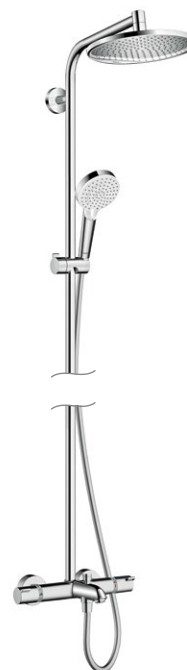

Crometta® S 240
Showerpipe bath
with Crometta S 240 overhead shower,
Crometta Vario hand shower
and Ecostat Comfort bath thermostat,
shower arm 350 mm
27320, -000