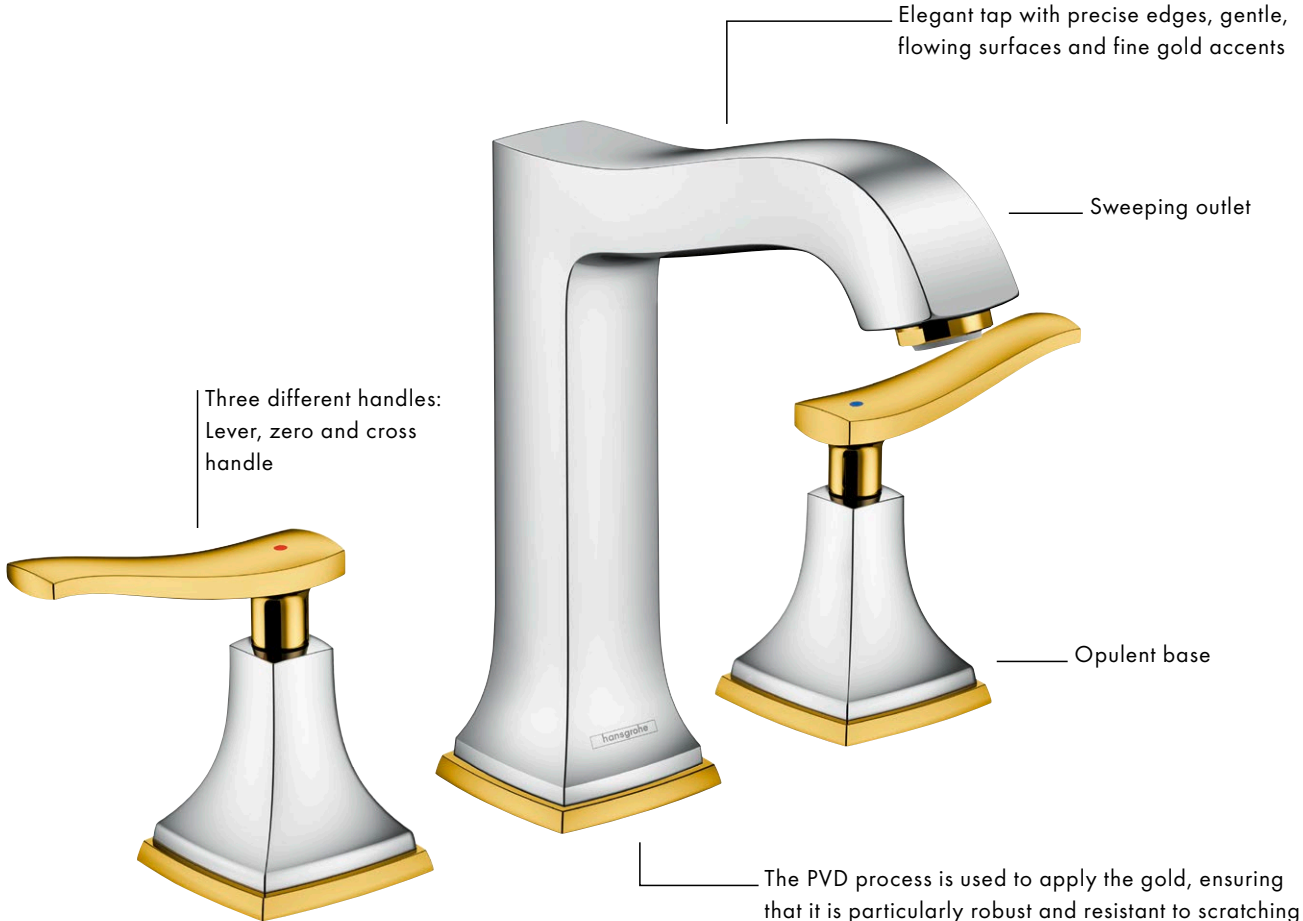

Exclusive elegance

From the base to the outlet