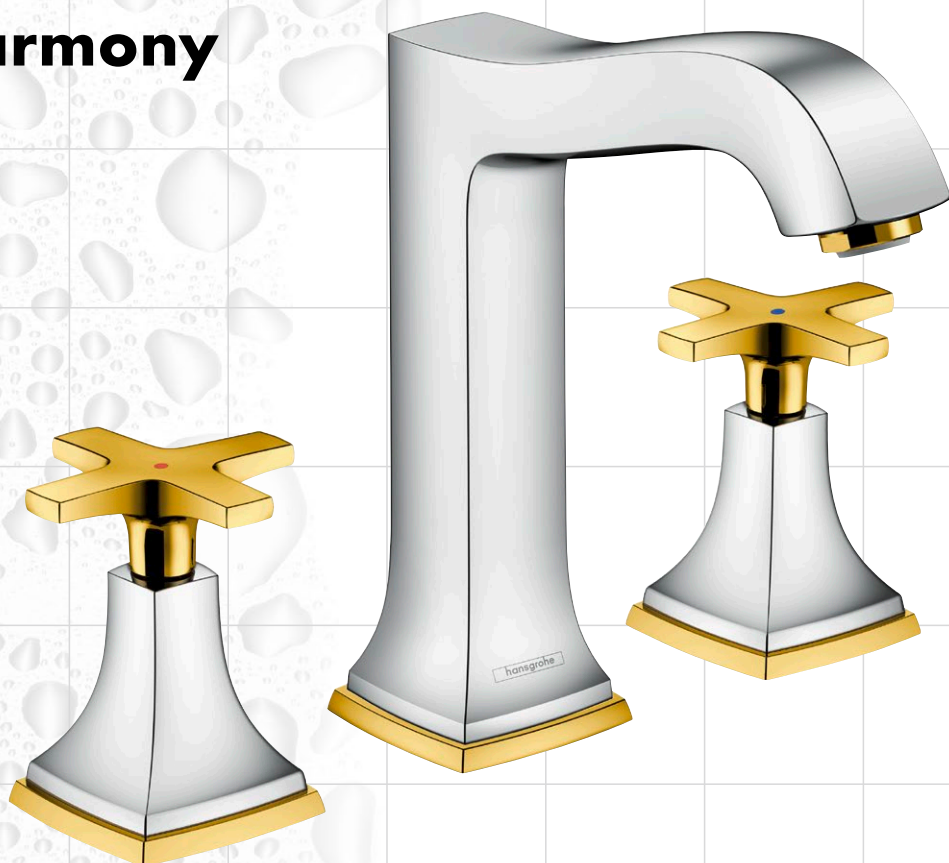

PROJECTS

Complete solutions for
hotel and residential bathrooms

Metropol® Classic mixers

**A world full of elegance
and harmony**