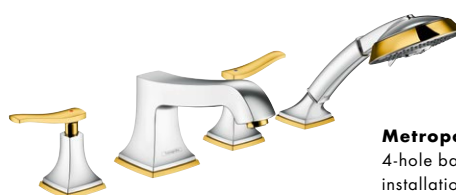

Lever handle

Zero handle

Cross handle

Chrome and gold look (-090)

Chrome (-000)

Confident stylish accents

Metropol® Classic mixers

Metropol Classic mixers increase the value of every bathroom and lovingly accentuate sinks, bathtubs and showers. The Metropol Classic design unites classic elegance and modern shapes. The diverse product range

includes various handle formats and different outlet heights to ensure elegance both, residential, and hotel bathrooms.

▲ **Sample installation**
Metropol® Classic
4-hole bath mixer for rim-mounted installation
31309, -090 with cross handle

Metropol® Classic 160
 3-hole basin mixer
 # 31331, -000, -090 with lever handle
 # 31307, -000, -090 with cross handle
 (not shown)
 # 31305, -000, -090 with zero handle
 (not shown)

Residential bathroom installation

Bath

Metropol® Classic
Single lever bath mixer, exposed
31340, -000, -090

Metropol® Classic
4-hole bath mixer for rim-mounted installation
31332, -000, -090 with lever handle
31309, -000, -090 with cross handle (not shown)
31308, -000, -090 with zero handle (not shown)