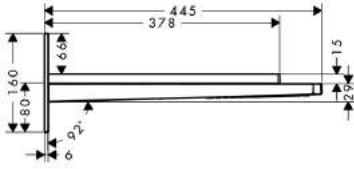

Overhead Shower

Code No. 28433000
28433400
Colour chrome
white chrome

Raindance Rainfall 180 Air 2jet overhead shower

- shower head size: 180 mm
- spray type: RainAir, wide flood jet
- the 2 spray zones must be controlled via 2 valves or a diverter valve with 2 outlets
- spray disc surface in two variants: chrome or white
- material spray disc: metal
- installation type: wall mounted - for installation on iBox
- connection dimension: DN15
- VWELS 1 tick

✓ Good
Water Consumption: 8.50 litres/min
Type of Product: Showerheads
Brand: Hansgrohe
Model: Raindance Rainfall 180 Air 2 Jet 28433
Reg no.: 02/2012/114482