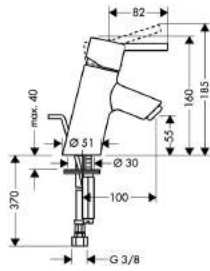

Basin

Single Lever Basin Mixer DN15 with extra long handle

- ComfortZone 80
- ceramic cartridge
- Boltic lever lock
- adjustable temperature restriction
- QuickClean aerator
- pop-up waste set 1 1/4"
- suitable for continuous flow water heaters
- MWELS 1 tick

Code No. 32034000

Colour chrome

✓ Good

Water Consumption: 4.20 litres/min

Type of Product: Basin Taps and Mixers

Brand: Hansgrohe

Model: Talis S Basin Mixer With Long Handle 32034

Reg no.: BST-2009/003762