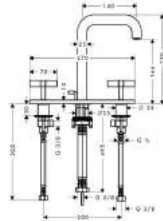

3-Hole Basin Mixer 170 with pop-up waste set and spout 140 mm, cross handles and plate

- ComfortZone 170
- projection 140 mm
- normal spray
- only for use on level, smooth surfaces
- ceramic valves hot/cold 180°
- temperature limitation not adjustable
- pop-up waste set G 1 1/4
- suitable for continuous flow water heaters
- connection dimension: DN15
- MWELS 1 tick

Code No. 39134000
Colour chrome