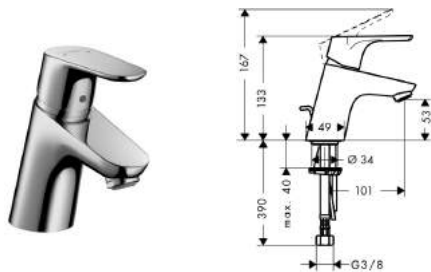

Single Lever Basin Mixer 70 with pop-up waste set

- ComfortZone 70
- projection 101 mm
- normal spray
- ceramic cartridge
- temperature limitation adjustable
- pop-up waste set G 1 1/4
- suitable for continuous flow water heaters
- connection dimension: DN15
- MWELS 1 tick & 3 ticks

Code No. 31730000
31730000L

Colour chrome

✓ Good
Water Consumption: 4.50 litres/min
Type of Product: Basin Taps and Mixers
Brand: Hansgrohe
Model: Focus E2
Reg no.: BST-2009/001678

✓✓✓ Excellent
Water Consumption: 1.50 litres/min
Type of Product: Basin Taps and Mixers
Brand: Hansgrohe
Model: Focus E2 Single Lever Basin Mixer 31730L
Reg no.: BST-2011/008269