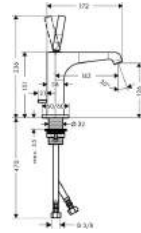

Basin

Single Lever Basin Mixer 125 with pop-up waste set

- ComfortZone 125
- projection 143 mm
- laminar spray
- joystick ceramic cartridge
- temperature limitation not adjustable
- pop-up waste set G 1 1/4
- suitable for continuous flow water heaters
- connection dimension: DN15
- MWELS 1 tick & 2 ticks