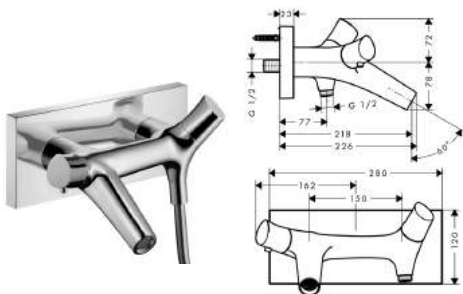

Thermostatic Bath Mixer for exposed installation

- projection 218 mm
- 2 outlets
- thermostat cartridge, shut-off/ diverter valve
- safety stop at 40° C
- temperature limitation adjustable
- operating pressure: min. 1 bar / max. 10 bar
- spray type: normal spray
- non-return valve
- with silencer
- material: brass
- centre distance: 150 mm ± 12 mm
- scope of supply: metal escutcheon
- connection dimension: DN15
- connection type: s-shaped connections
- MWELS 1 tick & 2 ticks

Code No. 12410000
12410000E
Colour chrome

✓ Good
Water Consumption: 7.10 litres/min
Type of Product: Shower Taps and Mixers
Brand: Axor
Model: Organic Exposed Thermostatic Bath Mixer 12410
Reg no.: SHT-2013/013027

✓✓ Very Good
Water Consumption: 6.50 litres/min
Type of Product: Shower Taps and Mixers
Brand: Axor
Model: Organic Exposed Thermostatic Bath Mixer 12410E
Reg no.: SHT-2013/013028