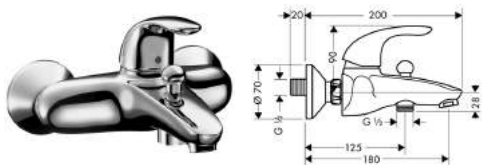

Bath

Single Lever Bath Mixer DN15 for exposed fitting

- ceramic cartridge, Boltic lever lock
- non-return valve
- QuickClean aerator
- adjustable temperature restriction
- button with stop/diverter valve to revert from shower to bath filler
- centre distance 150± 12mm
- S-shaped connections with noise reduction
- MWELS 1 tick & 2 ticks

Code No. 31740000
31740000E

Colour chrome

✓ **Good**
Water Consumption: 8.07 litres/min
Type of Product: Shower Taps and Mixers
Brand: Hansgrohe
Model: Focus E exposed bath mixer
Reg no.: SHT-2009/001553

✓✓ **Very Good**
Water Consumption: 5.50 litres/min
Type of Product: Shower Taps and Mixers
Brand: Hansgrohe
Model: Focus Exposed Bath Mixer 31740E
Reg no.: SHT-2013/013438