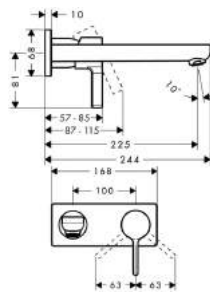

Single Lever Basin Mixer for concealed installation with spout 225mm wall-mounted

- handle can be positioned on the right or left, depends on the basic set installation
- projection 225 mm
- normal spray
- variable positioning of the mixer system, can be left or right of the spout
- ceramic cartridge
- temperature limitation adjustable
- non-closing flush grated valve
- suitable for continuous flow water heaters
- connection dimension: DN15
- MWELS 1 tick, 2 ticks & 3 ticks

Code No. 31163000
31163000E
31163000L
Colour chrome

✓ Good
Water Consumption: 5.50 litres/min
Type of Product: Basin Taps and Mixers
Brand: Hansgrohe
Model: METRIS S 31163 + 13622180
Reg no.: BST-2013/012586

✓✓ Very Good
Water Consumption: 3.00 litres/min
Type of Product: Basin Taps and Mixers
Brand: Hansgrohe
Model: METRIS S 31163E + 13622180
Reg no.: BST-2013/012585

✓✓✓ Excellent
Water Consumption: 1.70 litres/min
Type of Product: Basin Taps and Mixers
Brand: Hansgrohe
Model: METRIS S 31163L
Reg no.: BST-2014/015084