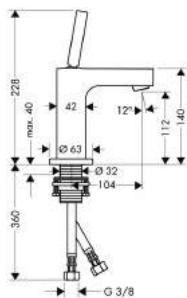

Single lever basin mixer 110 without pull-rod

- ComfortZone 110
- projection 104 mm
- normal spray
- joystick ceramic cartridge
- temperature limitation not adjustable
- without pull-rod
- suitable for continuous flow water heaters
- connection dimension: DN15
- MWELS 1 tick, 2 ticks & 3 ticks

Code No. 39018000
39018000E
39018000L

Colour chrome

✓ Good
Water Consumption: 5.10 litres/min
Type of Product: Basin Taps and Mixers
Brand: Axor
Model: Citterio 39018
Reg no.: BST-2014/014530

✓✓ Very Good
Water Consumption: 3.10 litres/min
Type of Product: Basin Taps and Mixers
Brand: Axor
Model: Citterio 39018E
Reg no.: BST-2014/014531

✓✓✓ Excellent
Water Consumption: 1.70 litres/min
Type of Product: Basin Taps and Mixers
Brand: Axor
Model: Citterio 39018L
Reg no.: BST-2014/014605