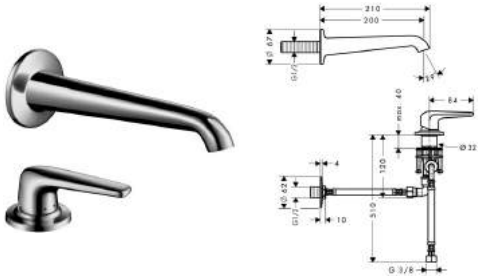

Basin

Single lever basin mixer for concealed installation with wall spout 200 mm and handle

- projection 200mm
- laminar spray
- flexible arrangement of control unit and spout possible
- ceramic cartridge
- temperature limitation adjustable
- non-closing flush grated valve
- suitable for continuous flow water heaters
- MWELS 1 tick

Code No. 19137000

Colour chrome

✓ Good

Water Consumption: 5.20 litres/min

Type of Product: Basin Taps and Mixers

Brand: Axor

Model: Bouroullec Wall Mount Basin Mixer Spout 200mm 19137

Reg no.: BST-2011/007977