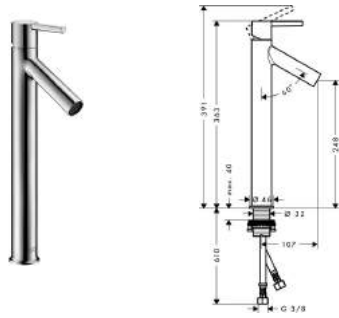

Basin

Single lever basin mixer 250 for wash bowls with lever handle with pull-rod

- ComfortZone 250
- projection 107 mm
- normal spray
- M1 ceramic cartridge with Boltic handle lock
- temperature limitation adjustable
- non-closing flush grated valve
- suitable for continuous flow water heaters
- connection dimension: DN15
- MWELS 1 tick, 2 ticks & 3 ticks