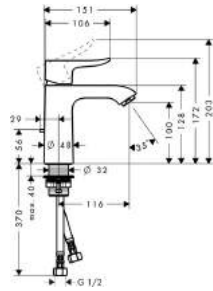

Basin

Single lever basin mixer 110 with pop-up waste set

- ComfortZone 110
- projection 116 mm
- normal spray
- ceramic cartridge
- temperature limitation adjustable
- pop-up waste set G 1¹/₄
- suitable for continuous flow water heaters
- connection dimension: DN15
- MWELS 1 tick

Code No. 31080009

Colour chrome

✓ Good

Water Consumption: 5.00 litres/min

Type of Product: Basin Taps and Mixers

Brand: Hansgrohe

Model: Metris Single Lever Basin Mixer 110mm 31080

Reg no.: BST-2011/007451