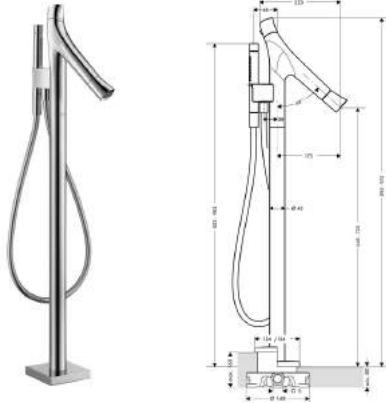

Bath

Thermostatic bath mixer floor-standing

- projection 175 mm
- 2 outlets
- thermostat cartridge, shut-off/ diverter valve
- safety lock at 40° C
- temperature limitation adjustable
- spray type: laminar spray
- integrated shower support
- non-return valve
- dirt filter included
- connection dimension: DN15
- connection type: basic set
- MWELS 1 tick & 2 ticks

Code No. 12016000
12016000E
Colour chrome

✓ Good
Water Consumption: 7.50 litres/min
Type of Product: Shower Taps and Mixers
Brand: Axor
Model: Starck Organic 12016
Reg no.: SHT-2014/016388

✓✓ Very Good
Water Consumption: 6.30 litres/min
Type of Product: Shower Taps and Mixers
Brand: Axor
Model: Starck Organic 12016E
Reg no.: SHT-2014/016389