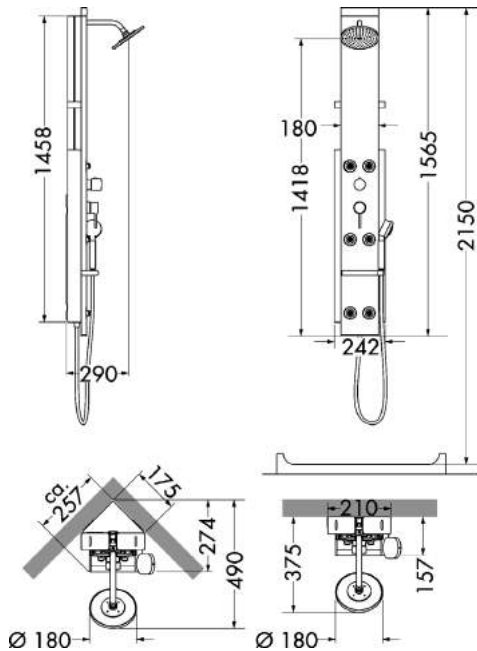

**Showerpanel Lift 2 M 20,
Wall-/Corner Version, Manual**

- Minimum flow pressure 1,5 bar
- For corner mounting order corner mounting set separately
- Vertical dimensions from shower tray position
- MWELS 2 ticks

✓✓ Very Good

Water Consumption: 6.60 litres/min

Type of Product: Shower Taps and Mixers

Brand: Hansgrohe

Model: Pharo : 26870 (Lift 2 Panel)

Reg no.: SHT-2010/005477