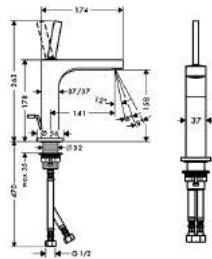

Single lever basin mixer 160 with pop-up waste set

- ComfortZone 160
- projection 141 mm
- laminar spray
- adjustable spray former
- joystick ceramic cartridge
- temperature limitation not adjustable
- pop-up waste set G 1 1/4
- suitable for continuous flow water heaters
- connection dimension: DN15
- MWELS 2 ticks

Code No. 39031000E
Colour chrome

✓✓ Very Good
Water Consumption: 3.80 litres/min
Type of Product: Basin Taps and Mixers
Brand: Axor
Model: Citterio Single Lever Basin Mixer 39031E
Reg no.: BST-2010/005419