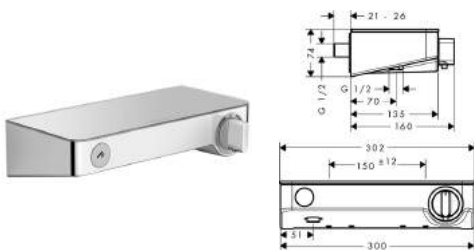

Shower

ShowerTablet Select 300 thermostatic shower mixer for exposed installation

- 1 outlet
- Select valve, thermostat cartridge
- safety lock at 40°C
- temperature limitation adjustable
- operating pressure: min. 1 bar / max. 10 bar
- shelf made of safety glass
- shelf finish: chrome or white
- with isolated water conduction
- non-return valve
- with silencer
- material: handles made out of metal
- dirt filter included
- centre distance: 150 mm ± 12 mm
- connection dimension: DN15
- in case of installation on existing G¹/₂ connections, adapter no. 02026000 must be used consisting of:
  - S-Union Set (no.95772000)
  - MWELS 1 tick & 2 ticks

Code No. 13171000
13171000E
13171400
13171400E

Colour chrome
white chrome

✓ Good
Water Consumption: 7.20 litres/min
Type of Product: Shower Taps and Mixers
Brand: Hansgrohe
Model: 13171
Reg no.: SHT-2014/014281

✓✓ Very Good
Water Consumption: 6.60 litres/min
Type of Product: Shower Taps and Mixers
Brand: Hansgrohe
Model: 13171E
Reg no.: SHT-2014/014282