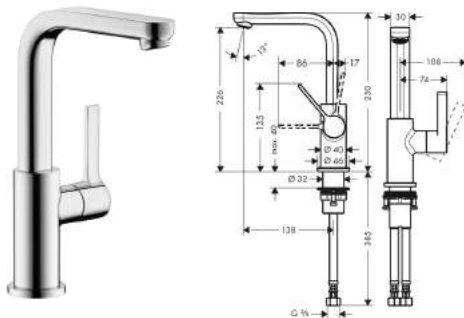

Single Lever Basin Mixer with push-open waste set and swivel spout with 120° range

- ComfortZone 230
- projection 138 mm
- normal spray
- ceramic cartridge
- temperature limitation adjustable
- with push-open waste set
- suitable for continuous flow water heaters
- swivel range 120°
- connection dimension: DN15
- MWELS 1 tick, 2 ticks & 3 ticks

Code No. 31161000
31161000E
31161000L

Colour chrome

✓ Good
Water Consumption: 5.30 litres/min
Type of Product: Basin Taps and Mixers
Brand: Hansgrohe
Model: Metris S 31161
Reg no.: BST-2015/018275

✓✓ Very Good
Water Consumption: 3.10 litres/min
Type of Product: Basin Taps and Mixers
Brand: Hansgrohe
Model: Metris S 31161E
Reg no.: BST-2015/018276

✓✓✓ Excellent
Water Consumption: 1.90 litres/min
Type of Product: Basin Taps and Mixers
Brand: Hansgrohe
Model: Metris S 31161L
Reg no.: BST-2015/018576