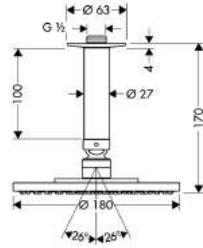

Raindance Air Plate Overhead Shower 180mm DN15 with ceiling connector

- shower head size: 180 mm
- spray type: RainAir
- fully chrome-plated spray disc
- material spray disc: metal
- ceiling connection length: 100 mm
- connecting thread G 1/2
- connection dimensions: DN15
- VWELS 1 tick

Code No. 27478000

Colour chrome