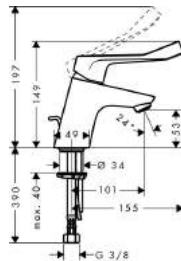

Single Lever Basin Mixer 70 with pop-up waste set and extra long handle

- ComfortZone 70
- user-optimized length of the lever 121 mm
- easy gripping surface through handle design
- projection 101 mm
- laminar spray
- ceramic cartridge
- temperature limitation adjustable
- smooth surfaces
- solid brass body, metal handle
- pop-up waste set G 1¹/₄
- suitable for continuous flow water heaters
- connection dimension: DN15
- MWELS 1 tick & 2 ticks

Code No. 31910000
31910000E

Colour chrome