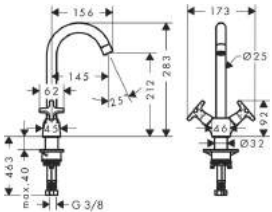

Logis Classic

2-handle kitchen mixer

- ComfortZone ComfortZone kitchen mixer
- swivel range adjustable in 3 steps 110°, 150° or 360°
- normal spray
- connection dimension: DN15
- ceramic valves 90°
- connection type: G 3/8 connections
- suitable for continuous flow water heaters
- MWELS 1 tick, 2 ticks & 3 ticks

Code No. 71285000
71285000E
71285000L
Colour chrome

✓ Good
Water Consumption: 6.40 litres/min
Type of Product: Sink/Bib Taps and Mixers
Brand: Hansgrohe
Model: 71285
Reg no.: SKT/BT-2015/018222

✓✓ Very Good
Water Consumption: 4.40 litres/min
Type of Product: Sink/Bib Taps and Mixers
Brand: Hansgrohe
Model: 71285E
Reg no.: SKT/BT-2015/018221

✓✓✓ Excellent
Water Consumption: 3.70 litres/min
Type of Product: Sink/Bib Taps and Mixers
Brand: Hansgrohe
Model: Logis 71285L
Reg no.: SKT/BT-2015/018556