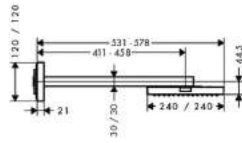

Overhead Shower

24 x 24 1jet overhead shower with shower arm

- shower head size: 240 x 240 mm
- shower arm length: metal shower arm 411 - 458 mm
- spray type: RainAir
- fully chrome-plated spray disc
- material spray disc: metal
- spray disc removeable for cleaning
- installation type: wall
- connection thread G 1/2
- connection dimension: DN15
- not suitable for continous flow water heaters
- VWELS 1 tick

Code No. 10925000

Colour chrome