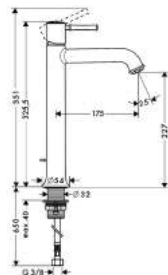

Single Lever Basin Mixer 230 with pop-up waste set for washbowls

- ComfortZone 230
- projection 175 mm
- normal spray
- ceramic cartridge
- temperature limitation adjustable
- pop-up waste set G 1 1/4
- suitable for continuous flow water heaters
- connection dimension: DN15
- MWELS 1 tick

Code No. 14116000
14116820
Colour chrome
brushed nickel