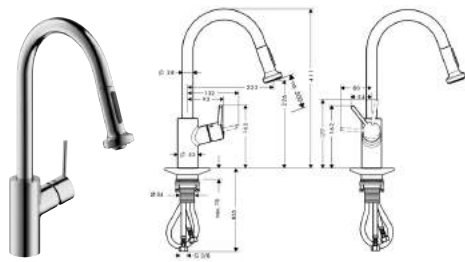

Talis S² Variarc

**Single lever kitchen mixer
with pull-out spray**

- swivel range 150°
- installation in front of the window,
  can be laid flat, base height 70 mm
- vertical handle position
- normal and spray jet
- non-lockable shower spray
- MagFit magnetic shower support
- quick connect shower hose
- connection dimension: DN15
- ceramic cartridge
- connection type: G ³/₈ connections
- integrated non-return valve
- suitable for continuous flow water heaters
- MWELS 1 tick

Code No. 14877009

Colour chrome

✓ Good

Water Consumption: 6.70 litres/min

Type of Product: Sink/Bib Taps and Mixers

Brand: Hansgrohe

Model: Variarc Kitchen Mixer With Pull Out/Spray 14877

Reg no.: SKT/BT-2009/003752