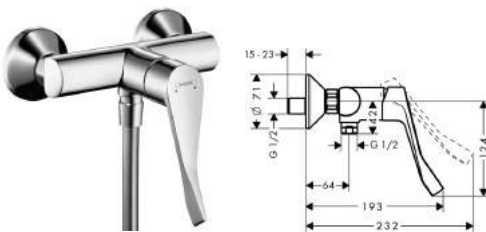

Shower

Single lever shower mixer for exposed installation with extra long handle

- 1 outlet
- user-optimized length of the lever 121 mm
- connection type: s-shaped connections
- centre distance: 150 mm ± 12 mm
- ceramic cartridge
- temperature limitation adjustable
- smooth surfaces
- solid brass body, metal handle
- easy gripping surface through handle design
- non-return valve
- with silencer
- hose connection DN15
- connection dimension: DN15
- MWELS 1 tick, 2 ticks & 3 ticks

Code No. 31916000
31916000E
31916000L
Colour chrome

✓ Good
Water Consumption: 7.30 litres/min
Type of Product: Shower Taps and Mixers
Brand: Hansgrohe
Model: 31916
Reg no.: SHT-2015/017733

✓✓ Very Good
Water Consumption: 5.30 litres/min
Type of Product: Shower Taps and Mixers
Brand: Hansgrohe
Model: 31916E
Reg no.: SHT-2015/017734

✓✓✓ Excellent
Water Consumption: 4.70 litres/min
Type of Product: Shower Taps and Mixers
Brand: Hansgrohe
Model: Focus Care 31916L
Reg no.: SHT-2015/017866