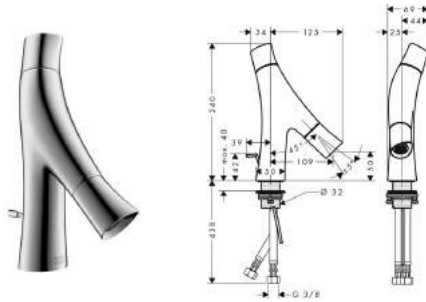

Basin

Code No. 12014000

Colour chrome

**2-Handle Basin Mixer 50
with pop-up waste set
for hand washbasins**

- ComfortZone 50
- projection 109 mm
- shower spray
- adjustable spray former
- ceramic cartridge for temperature control
- ceramic valve for volume control
- separation of temperature and volume control
- temperature limitation adjustable
- with isolated water conduction
- pop-up waste set G 1 1/4
- suitable for continuous flow water heaters
- connection dimension: DN15
- MWELS 1 tick

✓ Good
Water Consumption: 4.70 litres/min
Type of Product: Basin Taps and Mixers
Brand: Axor
Model: Starck Organic 12014
Reg no.: BST-2013/012399