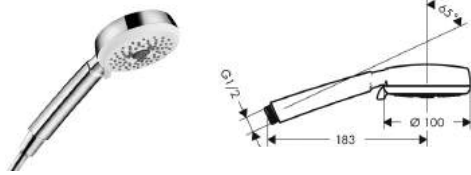

✓ Good

Water Consumption: 8.80 litres/min

Type of Product: Showerheads

Brand: Hansgrohe

Model: Raindance Classic 28471

Reg no.: 02/2014/120611

Hand Shower

Crometta 100 Multi hand shower