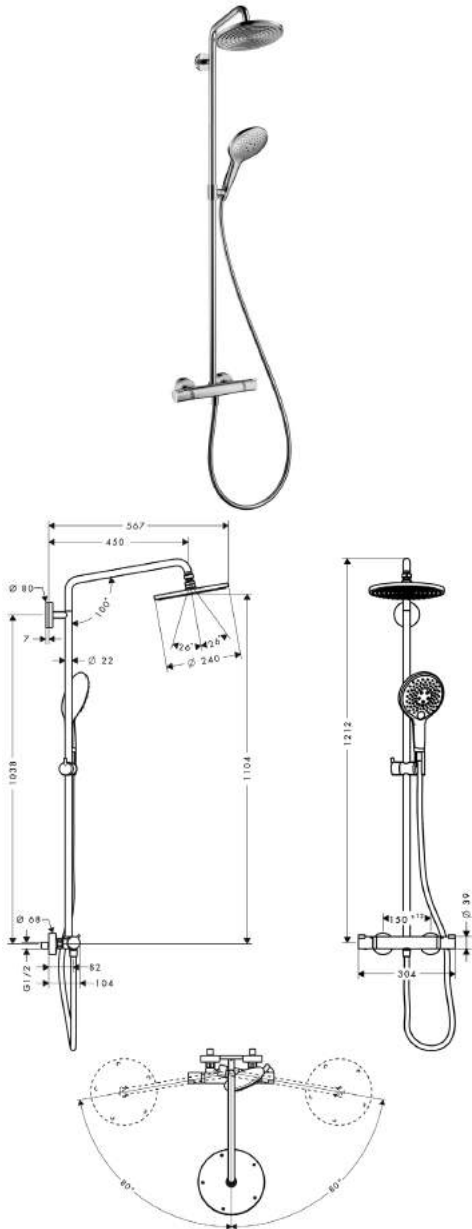

Colour chrome

Raindance Select S 240 1jet Showerpipe

- overhead shower Raindance S 240 Air
- shower head size: 240 mm
- overhead shower angle adjustable
- spray type: RainAir
- operating pressure:
 - min. 1.5 bar / max. 10 bar
- fully chrome-plated spray disc
- shower arm length: 460 mm
- swivel shower arm
- thermostat Ecostat Comfort
- safety lock at 40 °C
- adjustable hot water limitation
- outlets controlled via turning handle
- installation type: exposed installation
- connection dimension DN15
- connection thread G 1/2
- centre distance 150 mm ± 12 mm
- height-adjustable hand shower holder
- scope of supply: wall bar spacer (grey)
 - consisting of:
 - Isiflex shower hose 1.60 m (no.28276XXX)
 - Raindance Select S 120 3jet hand shower (no.26530XXX)
 - MWELS 1 tick