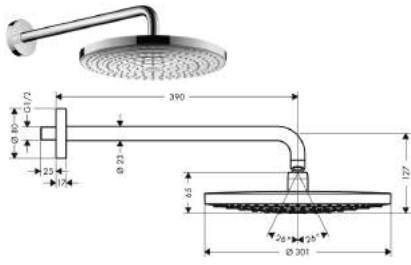

Overhead Shower

**Raindance Select S 300 2jet
Overhead Shower
with shower arm 390 mm**

- shower head size: 300 mm
- shower arm length: 390 mm
- spray type: RainAir, Rain
- spray type alternation: Select button on overhead shower
- spray disc surface in two variants: chrome or white
- material spray disc: metal
- spray disc removeable for cleaning
- installation type: wall
- connection thread G 1/2
- connection dimension: DN15
- VWELS 1 tick

Code No. 27378000
27378400
Colour chrome
white chrome

✓ Good
Water Consumption: 8.20 litres/min
Type of Product: Showerheads
Brand: Hansgrohe
Model: Raindance select S300 2jet
overhead shower 27378
Serial no.: 02/2015/124176