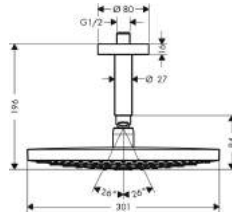

Raindance Select S 300 2jet Overhead Shower with ceiling connector 100 mm

- shower head size: 300 mm
- spray type: Rain, RainAir
- spray type alternation: Select button on overhead shower
- spray disc surface in two variants: chrome or white
- material spray disc: metal
- spray disc removeable for cleaning
- brass ceiling connector
- ceiling connection length: 100 mm
- installation type: ceiling
- connection thread G 1/2
- connection dimension: DN15
- VWELS 1 tick

Code No. 27337000

27337400

Colour chrome
white chrome