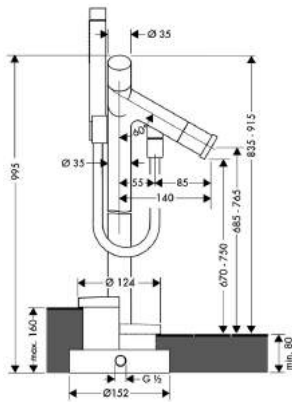

Bath

Code No. 10458000

Colour chrome

2-Handle Bath Mixer floor-standing

- projection 140 mm
- with escutcheon
- connection type: basic set
- normal spray
- ceramic valves hot/ cold 180°
- temperature limitation not adjustable
- without automatic resetting
- non-return valve
- integrated shower support
- suitable for continuous flow water heaters
- connection dimension: DN15
- MWELS 1 tick

✓ Good

Water Consumption: 7.90 litres/min

Type of Product: Shower Taps and Mixers

Brand: Axor

Model: Starck 2 Handle Free Standing bath Mixer 10458

Reg no.: SHT-2010/004527