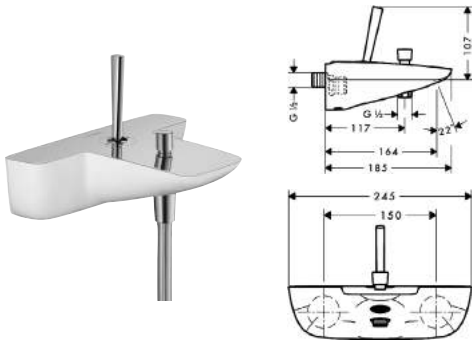

Bath

Single Lever Bath Mixer for exposed installation

- projection 164 mm
- connection type: s-shaped connections
- centre distance: 150 mm ± 12 mm
- normal spray
- joystick ceramic cartridge
- temperature limitation not adjustable
- with automatic resetting
- non-return valve
- with silencer
- suitable for continuous flow water heaters
- connection dimensions: DN15
- MWELS 1 tick & 2 ticks

Code No. 15472000
15472000E
15472400
15472400E

Colour pure chrome
white chrome

✓ Good
Water Consumption: 7.60 litres/min
Type of Product: Shower Taps and Mixers
Brand: Hansgrohe
Model: PuraVida Exposed Basin Mixer 15472
Reg no.: SHT-2010/005036

✓✓ Very Good
Water Consumption: 6.20 litres/min
Type of Product: Shower Taps and Mixers
Brand: Hansgrohe
Model: 15472E
Reg no.: SHT-2014/015910