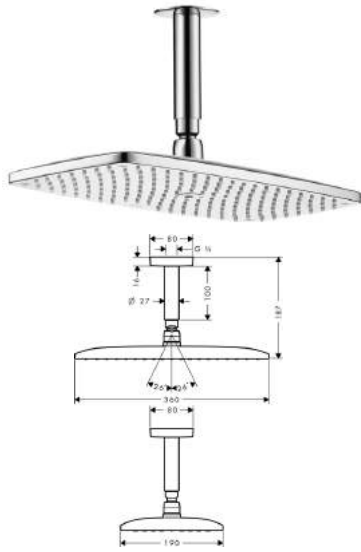

Overhead Shower

Code No. 27381000

Colour chrome

**Raindance E 360 Air 1jet
overhead shower
with ceiling connector 100 mm**

- shower head 360 x 190 mm
- spray type: RainAir
- fully chrome-plated spray disc
- material spray disc: metal
- spray disc removable for cleaning
- ceiling connection length: 100 mm
- installation type: ceiling
- connection thread G 1/2
- connection dimension: DN15
- VWELS 1 tick

✓ Good

Water Consumption: 8.50 litres/min

Type of Product: Showerheads

Brand: Hansgrohe

Model: Raindance E 27381000

Serial no.: 02/2014/119644