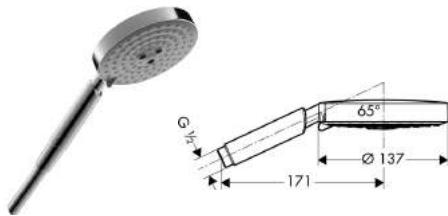

Raindance S 150 Air 3jet Hand Shower

- shower head size: 137 mm
- spray type adjustment by turning spray disc
- spray type: RainAir, WhirlAir, BalanceAir
- rinseable dirt filter
- connection thread G 1/2
- connection dimension: DN15
- suitable for continuous flow water heaters
- VWELS 1 tick & 2 ticks

Code No. 28519000
28519000E
Colour chrome

✓ Good
Water Consumption: 7.40 litres/min
Type of Product: Showerheads
Brand: Hansgrohe
Model: Raindance S 150 air 3 jet handshower 28519
Serial No.: 02/2015/124171

✓✓ Very Good
Water Consumption: 6.60 litres/min
Type of Product: Showerheads
Brand: Hansgrohe
Model: Raindance S 150 air 3 jet handshower 28519E
Serial No.: 02/2012/114629