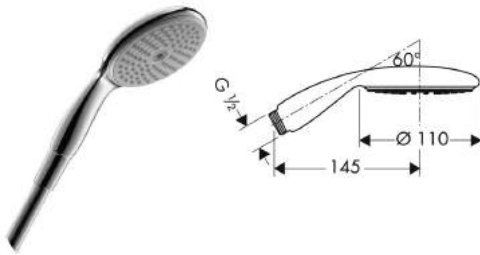

Hand Shower

Raindance E 100 Air 1jet Hand Shower

- shower head size: 110 mm
- spray type: RainAir
- rinseable dirt filter
- connection thread G 1/2
- connection dimension: DN15
- suitable for continuous flow water heaters
- VWELS 1 tick & 2 ticks

Code No. 28508000
28508000E
Colour chrome

✓ Good
Water Consumption: 8.70 litres/min
Type of Product: Showerheads
Brand: Hansgrohe
Model: Raindance E 28508000
Serial no.: 02/2014/119647

✓✓ Very Good
Water Consumption: 6.80 litres/min
Type of Product: Showerheads
Brand: Hansgrohe
Model: Raindance E 28508E
Serial no.: 02/2014/119648