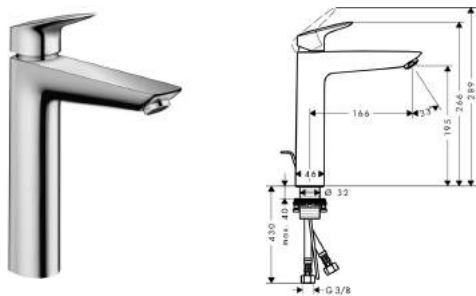

Single Lever Basin Mixer 190 with pop-up waste set

- ComfortZone 190
- projection 166 mm
- normal spray
- ceramic cartridge
- temperature limitation adjustable
- pop-up waste set G 1 1/4
- suitable for continuous flow water heaters
- connection dimension: DN15
- MWELS 1 tick, 2 ticks & 3 ticks

Code No. 71090000
71090000E
71090000L
Colour chrome

✓ Good
Water Consumption: 5.80 litres/min
Type of Product: Basin Taps and Mixers
Brand: Hansgrohe
Model: 71090000
Reg no.: BST-2014/015603

✓✓ Very Good
Water Consumption: 2.40 litres/min
Type of Product: Basin Taps and Mixers
Brand: Hansgrohe
Model: 71090E
Reg no.: BST-2015/017746

✓✓✓ Excellent
Water Consumption: 1.70 litres/min
Type of Product: Basin Taps and Mixers
Brand: Hansgrohe
Model: Logis 71090L
Reg no.: BST-2015/017871