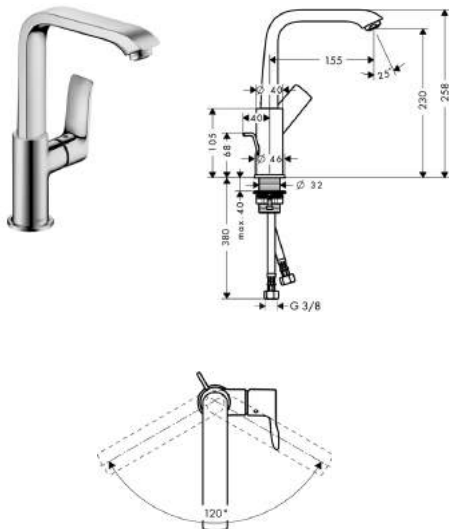

Single Lever Basin Mixer 230 with pop-up waste set

- ComfortZone 230
- projection 155 mm
- normal spray
- ceramic cartridge
- temperature limitation adjustable
- pop-up waste set G 1 1/4
- suitable for continuous flow water heaters
- swivel range 120°
- connection dimension: DN15
- MWELS 1 tick

Code No. 31087000

Colour chrome

✓ Good
Water Consumption: 4.80 litres/min
Type of Product: Basin Taps and Mixers
Brand: Hansgrohe
Model: Metris Single Lever Basin Mixer 230mm 31087
Reg no.: BST-2011/007452