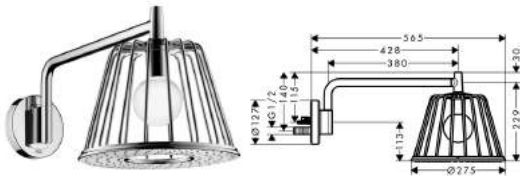

Overhead Shower

Axor LampShower 1jet with shower arm designed by Nendo

- shower head size: 275 mm
- shower arm length: 380 mm
- shower arm swivels by 150°
- spray type: Rain
- spray zones: special spray image from placed inside spray nozzles on the inner diameter
- fully chrome-plated spray disc
- material spray disc: metal
- spray disc removeable for cleaning
- installation type: wall
- connection thread G 1/2
- connection dimension: DN15
- with integrated lighting
- illuminant: 12 Volt DC 5 Watt IPX5 2700K
- In: 100 - 240 Volt AC / 50 - 60 Hz
- Out: 12 Volt DC / 12 Watt SELV
- scope of supply: includes 7 meter long connection cable and power supply, the power supply must be installed in accordance with DIN VDE 0100-701 outside the zones 0,1 and 2
- TÜV certified
- VWELS 1 tick

Code No. 26031000

Colour chrome

✓ Good

Water Consumption: 8.80 litres/min

Type of Product: Showerheads

Brand: Axor

Model: Nendo 26031000

Serial no.: 02/2014/119639