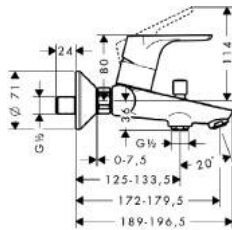

Bath

Single lever bath mixer for exposed installation

- projection 172 mm - 179.5 mm
- connection type: s-shaped connections
- centre distance: 150 mm ± 12 mm
- normal spray
- ceramic cartridge
- temperature limitation adjustable
- with automatic resetting
- non-return valve
- with silencer
- suitable for continous flow water heaters
- connection dimension: DN15
- MWELS 1 tick