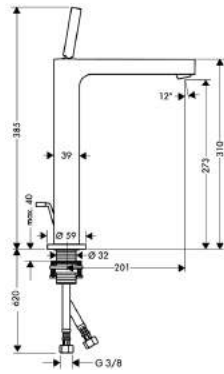

Basin

Single lever basin mixer 270 with pop-up waste set for washbowls

- ComfortZone 270
- projection 201 mm
- normal spray
- joystick ceramic cartridge
- temperature limitation not adjustable
- pop-up waste set G 1 1/4
- suitable for continuous flow water heaters
- connection dimension: DN15
- MWELS 1 tick, 2 ticks & 3 ticks

Code No. 39020000
39020000E
39020000L
Colour chrome

✓ Good
Water Consumption: 4.20 litres/min
Type of Product: Basin Taps and Mixers
Brand: Axor
Model: Citterio
Reg no.: BST-2009/001300

✓✓ Very Good
Water Consumption: 3.20 litres/min
Type of Product: Basin Taps and Mixers
Brand: Axor
Model: 39020E
Reg no.: BST-2014/014592

✓✓✓ Excellent
Water Consumption: 1.60 litres/min
Type of Product: Basin Taps and Mixers
Brand: Axor
Model: 39020L
Reg no.: BST-2014/014593