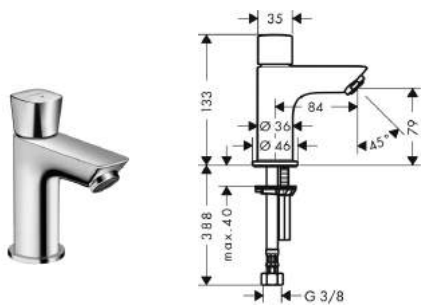

Pillar top 70 without waste set

- ComfortZone 70
- projection 84mm
- normal spray
- ceramic valves 90°
- for cold water connection
- without waste set
- connection dimension: DN15
- MWELS 1 tick, 2 ticks & 3 ticks

Code No. 71120000
71120000E
71120000L
Colour chrome

✓ Good
Water Consumption: 4.40 litres/min
Type of Product: Basin Taps and Mixers
Brand: Hansgrohe
Model: 71120
Reg no.: BST-2015/017729

✓✓ Very Good
Water Consumption: 2.40 litres/min
Type of Product: Basin Taps and Mixers
Brand: Hansgrohe
Model: 71120E
Reg no.: BST-2015/017730

✓✓✓ Excellent
Water Consumption: 1.60 litres/min
Type of Product: Basin Taps and Mixers
Brand: Hansgrohe
Model: Logis 71120L
Reg no.: BST-2015/017864