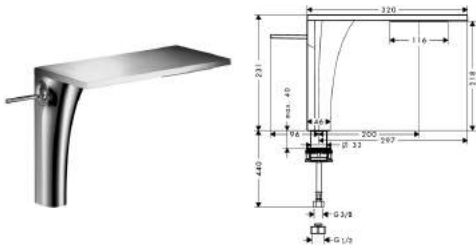

Basin

**Single lever basin mixer 220
without pull-rod for washbowls**

- ComfortZone 220
- projection 200 mm
- wide flood jet
- joystick ceramic cartridge
- temperature limitation not adjustable
- non-closing flush grated valve
- suitable for continuous flow water heaters
- connection dimension: DN15
- MWELS 1 tick

Code No. 18020009

Colour chrome

✓ Good

Water Consumption: 4.24 litres/min

Type of Product: Basin Taps and Mixers

Brand: Axor

Model: Massaud Highriser single lever 18020

Reg no.: BST-2009/001683