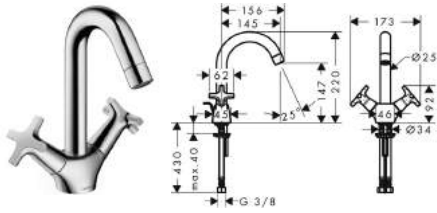

Basin

2-handle basin mixer with pop-up waste set

- ComfortZone 150
- nominal spray
- ceramic valves 90°
- pop-up waste set G 1 1/4
- suitable for continuous flow water heaters
- swivel range 120°
- connection dimension: DN15
- MWELS 1 tick, 2 ticks & 3 ticks

Code No. 71270000
71270000E
71270000L

Colour chrome

✓ Good
Water Consumption: 4.30 litres/min
Type of Product: Basin Taps and Mixers
Brand: Hansgrohe
Model: 71270
Reg no.: BST-2015/018219

✓✓ Very Good
Water Consumption: 2.30 litres/min
Type of Product: Basin Taps and Mixers
Brand: Hansgrohe
Model: 71270E
Reg no.: BST-2015/018220

✓✓✓ Excellent
Water Consumption: 1.70 litres/min
Type of Product: Basin Taps and Mixers
Brand: Hansgrohe
Model: Logis 71270L
Reg no.: BST-2015/018553