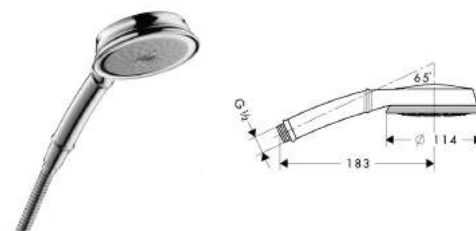

**Croma 100 Classic Multi Hand Shower**

- shower head size: 114 mm
- spray type adjustment by turning spray disc
- spray type: Rain, Mono, Massage spray
- with internal water conduction
- rinseable dirt filter
- connection thread G 1/2
- connection dimension: DN15
- suitable for continuous flow water heaters
- VWELS 1 tick & 2 ticks