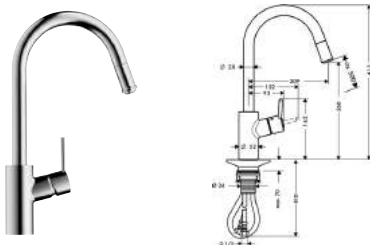

Talis S² Variarc

Single lever kitchen mixer

- swivel range adjustable in 3 steps 110°, 150° or 360°
- normal spray
- connection dimension: DN15
- ceramic cartridge
- connection type: G 3/8 connections
- suitable for continuous flow water heaters
- MWELS 1 tick, 2 ticks & 3 ticks

Single lever kitchen mixer with pull-out spout

- swivel range 150°
- installation in front of the window, can be laid flat, base height 70 mm
- vertical handle position
- normal spray
- MagFit magnetic shower support
- quick connect shower hose
- connection dimension: DN15
- ceramic cartridge
- connection type: G 3/8 connections
- integrated non-return valve
- suitable for continuous flow water heaters
- MWELS 1 tick