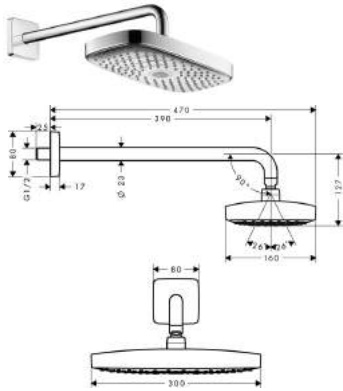

Overhead Shower

Raindance Select E 300 2jet Overhead Shower with shower arm 390 mm

- shower head size: 300 x 160 mm
- shower arm length: 390 mm
- spray type: Rain, RainAir
- spray type alternation: Select button on overhead shower
- spray disc surface in two variants: chrome or white
- material spray disc: metal
- spray disc removeable for cleaning
- installation type: wall
- connection thread G 1/2
- connection dimension: DN15
- VWELS 1 tick & 2 ticks

Code No. 27385000
27385400
27385000E
27385400E

Colour chrome

✓ Good
Water Consumption: 8.90 litres/min
Type of Product: Showerheads
Brand: Hansgrohe
Model: Raindance select E300 2jet overhead shower 27385
Serial no.: 02/2015/124174

✓✓ Very Good
Water Consumption: 7.00 litres/min
Type of Product: Showerheads
Brand: Hansgrohe
Model: Raindance select E300 2jet overhead shower 27385E
Serial no.: 02/2015/124175