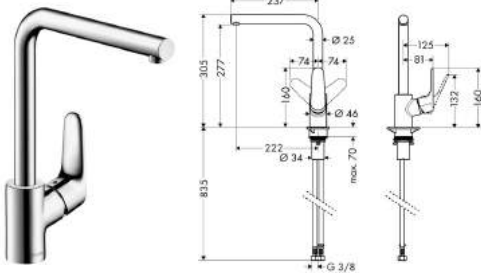

Focus

Single Lever Kitchen Mixer 280

- ComfortZone 280
- I-spout
- swivel range adjustable in 3 steps 110°, 150° or 360°
- handle can be positioned on the right or left, depends on the basic set installation
- laminar spray
- connection dimension: DN15
- ceramic cartridge
- connection type: G 3/8 connections
- suitable for continuous flow water heaters
- MWELS 1 tick, 2 ticks & 3 ticks

Code No. 31817000
31817800
31817000E
31817800E
31817000L
31817800L

Colour chrome
stainless steel optic

✓ Good
Water Consumption: 7.70 litres/min
Type of Product: Sink/Bib Taps and Mixers
Brand: Hansgrohe
Model: 31817
Reg no.: SKT/BT-2014/014279

✓✓ Very Good
Water Consumption: 5.20 litres/min
Type of Product: Sink/Bib Taps and Mixers
Brand: Hansgrohe
Model: 31817E
Reg no.: SKT/BT-2014/014280

✓✓✓ Excellent
Water Consumption: 3.60 litres/min
Type of Product: Sink/Bib Taps and Mixers
Brand: Hansgrohe
Model: 31817L
Reg no.: SKT/BT-2014/014299