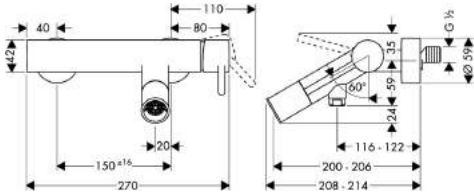

Bath

**Single Lever Bath Mixer
for exposed installation**

- projection: 200 mm
- connection type: s-shaped connections
- centre distance: 150 mm ± 16 mm
- normal spray
- ceramic cartridge
- temperature limitation adjustable
- with automatic resetting
- material: solid brass
- non-return valve
- with silencer
- no integrated shower support
- suitable for continuous flow water heaters
- connection dimension: DN15
- scope of supply: metal escutcheon
- MWELS 1 tick

Code No. 10411000

Colour chrome

✓ Good

Water Consumption: 8.00 litres/min

Type of Product: Shower Taps and Mixers

Brand: Axor

Model: Starck Single Lever Exposed Bath Mixer 10411

Reg no.: SHT-2009/003755