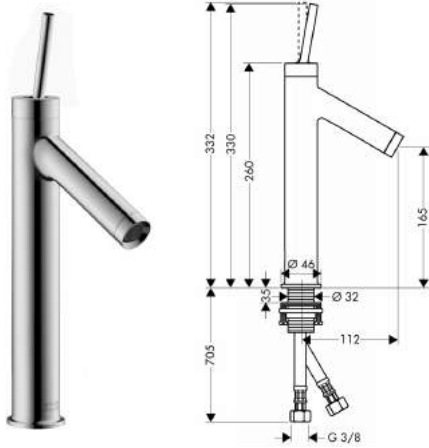

Basin

Single Lever Basin Mixer 170 without pull-rod

- ComfortZone 170
- projection 112 mm
- normal spray
- joystick ceramic cartridge
- temperature limitation not adjustable
- non-closing flush grated valve
- suitable for continuous flow water heaters
- connection dimension: DN15
- MWELS 1 tick, 2 ticks & 3 ticks

Code No. 10123000
10123000E
10123000L
Colour chrome

✓ **Good**
Water Consumption: 4.60 litres/min
Type of Product: Basin Taps and Mixers
Brand: Axor
Model: Basin Mixer 260
W/O Rod 10123
Reg no.: BST-2013/013254

✓✓ **Very Good**
Water Consumption: 2.80 litres/min
Type of Product: Basin Taps and Mixers
Brand: Axor
Model: Starck Basin Mixer 260
W/O Rod 10123E
Reg no.: BST-2013/013255

✓✓✓ **Excellent**
Water Consumption: 1.60 litres/min
Type of Product: Basin Taps and Mixers
Brand: Axor
Model: Axor starck basin mixer 260
10123L
Reg no.: BST-2015/018118