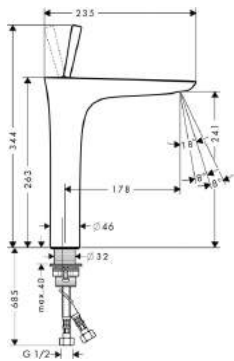

Single lever basin mixer 240 with pop-up waste set and 900 mm connection hoses for washbowls

- ComfortZone 240
- projection 178 mm
- laminar spray
- adjustable spray former
- joystick ceramic cartridge
- push-open waste set G 1 1/4
- suitable for continuous flow water heaters
- connection dimension DN15
- MWELS 1 tick

Code No. 15072009
15072409
Colour pure chrome
white chrome

✓ Good
Water Consumption: 4.14 litres/min
Type of Product: Basin Taps and Mixers
Brand: Hansgrohe
Model: Pura Vida Highriser Basin Mixer 15072
Reg no.: BST-2009/003427