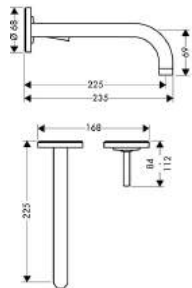

Single lever basin mixer for concealed installation with spout 225 mm and escutcheons wall-mounted

- handle can be positioned on the right or left, depends on the basic set installation
- projection 165 mm
- normal spray
- joystick ceramic cartridge
- temperature limitation adjustable
- non-closing flush grated valve
- suitable for continuous flow water heaters
- connection dimension: DN15
- MWELS 1 tick

Code No. 38116000

Colour chrome

✓ Good
Water Consumption: 4.60 litres/min
Type of Product: Basin Taps and Mixers
Brand: Axor
Model: Uno 2 Wall Mounted Basin Mixer
Escutcheon 38116
Reg no.: BST-2010/005034