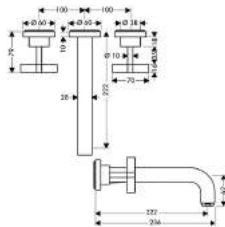

3-Hole Basin Mixer for concealed installation with spout 222 mm, cross handles and escutcheons wall-mounted

- projection 162 mm
- normal spray
- ceramic valves hot/ cold 180°
- temperature limitation not adjustable
- non-closing flush grated valve
- with spout 222 mm
- suitable for continuous flow water heaters
- connection dimension: DN15
- MWELS 1 tick

Code No. 39143000
Colour chrome