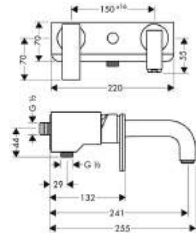

Bath

Single Lever Bath Mixer for exposed installation

- projection: 255mm
- connection type: G¹/₂
- centre distance: 150 mm ± 16 mm
- normal spray
- ceramic cartridge
- temperature limitation adjustable
- with automatic resetting
- non-return valve
- with silencer
- no integrated shower support
- suitable for continous flow water heaters
- connection dimension: DN15
- MWELS 1 tick

Code No. 39400000

Colour chrome