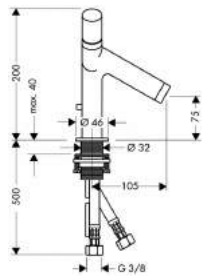

Basin

**2-Handle Basin Mixer 80
with pop-up waste set**

- ComfortZone 80
- projection 105 mm
- normal spray
- ceramic valves hot/cold 180°
- temperature limitation not adjustable
- pop-up waste set G 1 1/4
- suitable for continuous flow water heaters
- connection dimension: DN15
- MWELS 1 tick

Code No. 10030000

Colour chrome

✓ Good

Water Consumption: 4.70 litres/min

Type of Product: Basin Taps and Mixers

Brand: Axor

Model: Starck Two Handle Basin Mixer 10030

Reg no.: BST-2010/005556