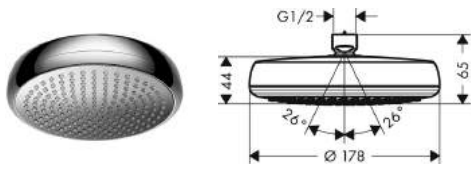

Overhead Shower

Crometta 160 1jet overhead shower

- shower head size: 160mm
- spray type: Rain
- spray disc surface in two variants: chrome or white
- material spray disc: plastic
- installation type: ceiling or wall
- connection thread G 1/2
- connection dimension: DN15
- VWELS 1 tick & 2 ticks

Code No. 26577000
26577400
26577000E
26577400E

Colour chrome

✓ Good
Water Consumption: 7.30 litres/min
Type of Product: Showerheads
Brand: Hansgrohe
Model: Crometta 160 overhead shower
26577
Serial no.: 02/2015/123666

✓✓ Very Good
Water Consumption: 5.30 litres/min
Type of Product: Showerheads
Brand: Hansgrohe
Model: Crometta 160 overhead shower
26577E
Serial no.: 02/2015/123667

Crometta 85 Variojet overhead shower

- shower head size: 85mm
- spray type: Normal spray, Vario spray
- spray type alternation: adjustment with shift on overhead shower
- grey spray disc
- material spray disc: plastic
- installation type: ceiling or wall
- connecting thread G 1/2
- connection dimensions: DN15
- VWELS 1 tick

Code No. 28424000

Colour chrome

✓ Good
Water Consumption: 8.50 litres/min
Type of Product: Showerheads
Brand: Hansgrohe
Model: 28424000
Reg no.: 02/2014/119771