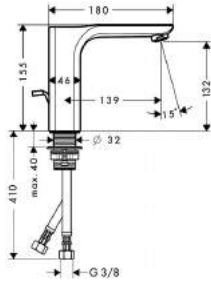

Basin

Single lever basin mixer 130 with pop-up waste set

- ComfortZone 130
- projection 139 mm
- normal spray
- ceramic cartridge
- temperature limitation adjustable
- pop-up waste set G 1 1/4
- suitable for continuous flow water heaters
- connection dimension: DN15
- MWELS 1 tick & 2 ticks

Code No. 11020000
11020000E
Colour chrome

✓ Good
Water Consumption: 4.40 litres/min
Type of Product: Basin Taps and Mixers
Brand: Axor
Model: Urquiola Single Lever Basin Mixer 11020
Reg no.: BST-2009/003268

✓✓ Very Good
Water Consumption: 2.80 litres/min
Type of Product: Basin Taps and Mixers
Brand: Axor
Model: Urquiola Single Lever Basin Mixer 11020E
Reg no.: BST-2010/006752