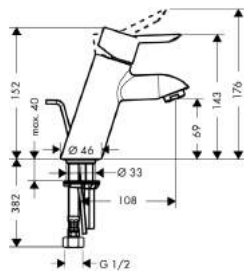

Basin

Single Lever Basin Mixer DN15

- ceramic cartridge
- Boltic lever lock
- adjustable temperature restriction
- QuickClean aerator
- pop-up waste set 1 1/4"
- suitable for continuous flow water heaters
- MWELS 1 tick

Code No. 31701009

Colour chrome

✓ Good
Water Consumption: 4.50 litres/min
Type of Product: Basin Taps and Mixers
Brand: Hansgrohe
Model: Focus S single lever basin mixer
Reg no.: BST-2009/001714