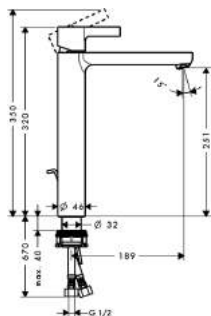

Single lever basin mixer with pop-up waste set for washbowls

- ComfortZone 260
- projection 189 mm
- normal spray
- ceramic cartridge
- temperature limitation adjustable
- pop-up waste set G 1¹/₄
- suitable for continuous flow water heaters
- connection dimension: DN15
- MWELS 1 tick

Code No. 31022009

Colour chrome

✓ Good

Water Consumption: 4.20 litres/min

Type of Product: Basin Taps and Mixers

Brand: Hansgrohe

Model: Metris 'S' (Highriser)

Reg no.: BST-2009/001302