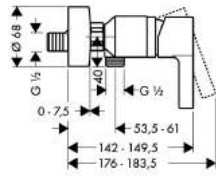

Shower

Single lever shower mixer for exposed installation

- 1 outlet
- connection type: s-shaped connections
- centre distance: 150 mm \pm 12 mm
- operating pressure:
min. 1 bar / max. 10 bar
- ceramic cartridge
- temperature limitation adjustable
- non-return valve
- with silencer
- hose connection DN15
- connection dimension: DN15
- MWELS 1 tick