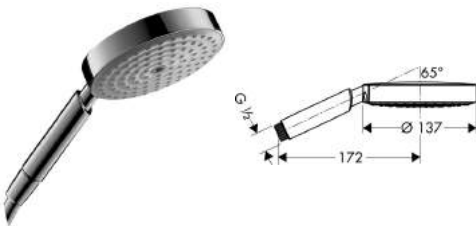

Raindance S 150 Air 1jet Hand Shower DN15

- extra large shower head Ø 137mm
- extra wide shower rain: Rain Air, AirPower technology
- rinseable dirt filter, QuickClean system
- suitable for continuous flow water heaters from 21KW upwards
- VWELS 2 ticks

Code No. 28505000E
Colour chrome

✓✓ Very Good
Water Consumption: 6.70 litres/min
Type of Product: Showerheads
Brand: Hansgrohe
Model: Raindance S150 Air 1 Jet Hand Shower 28505E
Reg no.: 02/2012/114623