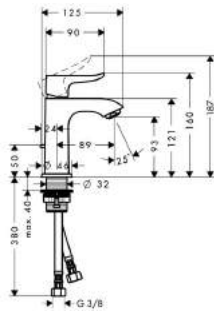

Basin

Single Lever Basin Mixer 100 with pop-up waste set for hand washbasins

- ComfortZone 100
- projection 89 mm
- normal spray
- ceramic cartridge
- temperature limitation adjustable
- pop-up waste set G 1¹/₄
- suitable for continuous flow water heaters
- connection dimension: DN15
- MWELS 1 tick

Code No. 31088000

Colour chrome

✓ Good

Water Consumption: 5.30 litres/min

Type of Product: Basin Taps and Mixers

Brand: Hansgrohe

Model: Metris Single Lever Basin Mixer 100mm 31088

Reg no.: BST-2011/008033