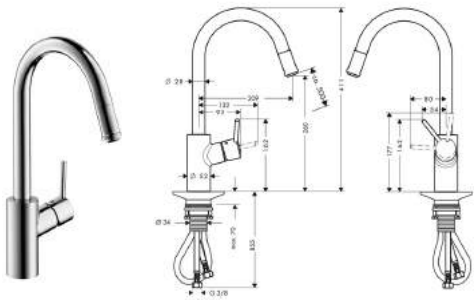

Single Lever Kitchen Mixer with pull-out spout

- swivel range 150°
- installation in front of the window, can be laid flat, base height 70 mm
- vertical handle position
- normal spray
- MagFit magnetic shower support
- quick connect shower hose
- connection dimension: DN15
- ceramic cartridge
- connection type: G 3/8 connections
- integrated non-return valve
- suitable for continuous flow water heaters
- MWELS 1 tick & 2 ticks

Code No. 14872000
14872800
14872000E
14872800E

Colour chrome
stainless steel optic

✓ Good
Water Consumption: 7.20 litres/min
Type of Product: Sink/Bib Taps and Mixers

Brand: Hansgrohe
Model: Talis S Variarc Kitchen Mixer Pull Out 14872
Reg no.: SKT/BT-2010/004538

✓✓ Very Good
Water Consumption: 4.40 litres/min
Type of Product: Sink/Bib Taps and Mixers

Brand: Hansgrohe
Model: Variarc Kitchen Mixer With Pull Out Spout 14872E
Reg no.: SKT/BT-2009/002930