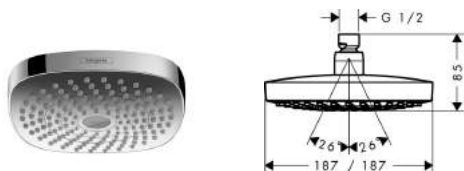

Croma Select E 180 2jet Overhead Shower

- shower head size: 180 mm x 180 mm
- spray type: Rain, IntenseRain
- spray type alternation: Select button on overhead shower
- spray disc surface in two variants: chrome or white
- material spray disc: plastic
- connection thread G 1/2
- connection dimension: DN15
- VWELS 1 tick & 2 ticks

Code No. 26524000
26524000E

Colour chrome

✓ Good
Water Consumption: 7.30 litres/min
Type of Product: Showerheads
Brand: Hansgrohe
Model: Croma Select E 180 2 Jet
overhead shower 26524
Serial No.: 02/2015/122845

✓✓ Very Good
Water Consumption: 5.30 litres/min
Type of Product: Showerheads
Brand: Hansgrohe
Model: Croma Select E 180 2 Jet
overhead shower 26524E
Serial No.: 02/2015/122846