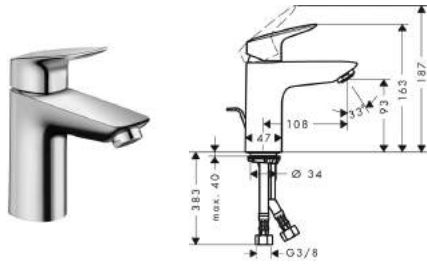

Basin

Single Lever Basin Mixer 100 with pop-up waste set

- ComfortZone 100
- projection 108 mm
- normal spray
- ceramic cartridge
- temperature limitation adjustable
- pop-up waste set G 1 1/4
- suitable for continuous flow water heaters
- connection dimension: DN15
- MWELS 2 ticks

Code No. 7110000E
Colour chrome

✓✓ Very Good
Water Consumption: 3.20 litres/min
Type of Product: Basin Taps and Mixers
Brand: Hansgrohe
Model: 71100019
Reg no.: BST-2014/014476