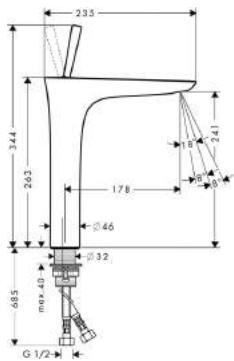

Single Lever Basin Mixer 240 with push-open waste set and 900 mm connection hoses for washbowls

- ComfortZone 110
- projection 178 mm
- laminar spray
- adjustable spray former
- joystick ceramic cartridge
- push-open waste set G 1 1/4
- suitable for continuous flow water heaters
- connection dimension: DN15
- MWELS 1 tick, 2 ticks & 3 ticks

Code No. 15072000
15072000E
15072000L
15072400
15072400E
15072400L

Colour pure chrome
white chrome

✓ Good
Water Consumption: 4.14 litres/min
Type of Product: Basin Taps and Mixers
Brand: Hansgrohe
Model: Pura Vida Highriser Basin Mixer 15072
Reg no.: BST-2009/003427

✓✓ Very Good
Water Consumption: 3.10 litres/min
Type of Product: Basin Taps and Mixers
Brand: Hansgrohe
Model: Pura Vida 15072E
Registration no.: BST-2015/017283

✓✓✓ Excellent
Water Consumption: 1.70 litres/min
Type of Product: Basin Taps and Mixers
Brand: Hansgrohe
Model: Pura Vida 15072L
Registration no.: BST-2015/017302