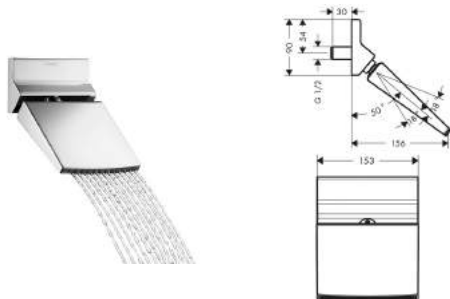

Code No. 28587000

28587400

Colour chrome
 white chrome

✓ Good
 Water Consumption: 8.50 litres/min
 Type of Product: Showerheads
 Brand: Hansgrohe
 Model: Raindance Select 28587
 Reg no.: 02/2014/121585

Overhead Shower