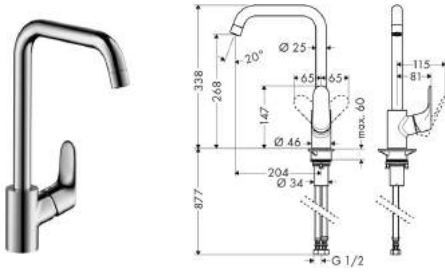

Focus

Single lever kitchen mixer 260

- ComfortZone 260
- swivel range adjustable in 3 steps 110°, 150° or 360°
- handle can be positioned on the right or left, depends on the basic set installation
- normal spray
- connection dimension: DN15
- ceramic cartridge
- connection type: G 3/8 connections
- suitable for continuous flow water heaters
- MWELS 1 tick & 3 ticks

Code No. 31820009
31820809
31820029
31820829

Colour chrome
stainless steel optic

✓ Good
Water Consumption: 7.40 litres/min
Type of Product: Sink/Bib Taps and Mixers
Brand: Hansgrohe
Model: Focus 31820009
Reg no.: SKT/BT-2014/016184

✓✓✓ Excellent
Water Consumption: 3.70 litres/min
Type of Product: Sink/Bib Taps and Mixers
Brand: Hansgrohe
Model: Focus 31820029
Reg no.: SKT/BT-2015/018171