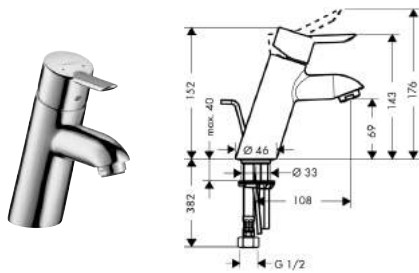

Basin

Single Lever Basin Mixer DN15

- ceramic cartridge
- Boltic lever lock
- adjustable temperature restriction
- QuickClean aerator
- pop-up waste set 1 1/4"
- suitable for continuous flow water heaters
- MWELS 1 tick & 2 ticks

Code No. 31701000
31701000E
Colour chrome

✓ Good
Water Consumption: 4.50 litres/min
Type of Product: Basin Taps and Mixers
Brand: Hansgrohe
Model: Focus S single lever basin mixer
Reg no.: BST-2009/001714

✓✓ Very Good
Water Consumption: 3.50 litres/min
Type of Product: Basin Taps and Mixers
Brand: Hansgrohe
Model: Focus S Single Lever Basin Mixer 31701E
Reg no.: BST-2010/004717