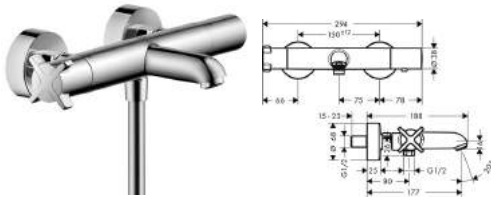

Bath

Thermostatic bath mixer for exposed installation

- projection 185 mm
- 2 outlets
- will not run two outlets at same time
- thermostat cartridge, shut-off/ diverter valve
- safety lock at 40° C
- temperature limitation adjustable
- operating pressure: min. 1 bar / max. 10 bar
- spray type: normal spray
- non-return valve
- with silencer
- centre distance 150 mm ± 16 mm
- scope of supply: escutcheons
- connection dimension: DN15
- connection type: s-shaped connections
- MWELS 1 tick, 2 ticks & 3 ticks

Code No. 36140000
36140000E
36140000L

Colour chrome

✓ Good
Water Consumption: 7.50 litres/min
Type of Product: Shower Taps and Mixers
Brand: Axor
Model: Citterio E 36140
Registration No.: SHT-2015/017637

✓✓ Very Good
Water Consumption: 5.50 litres/min
Type of Product: Shower Taps and Mixers
Brand: Axor
Model: Citterio E 36140E
Registration No.: SHT-2015/017638

✓✓✓ Excellent
Water Consumption: 4.80 litres/min
Type of Product: Shower Taps and Mixers
Brand: Axor
Model: Citterio E 36140L
Registration No.: SHT-2015/018113