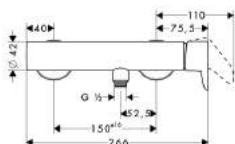

Shower

Single Lever Shower Mixer for exposed installation

- 1 outlet
- connection type: s-shaped connections
- centre distance: 150 mm ± 16 mm
- operating pressure: min. 1 bar / max. 10 bar
- ceramic cartridge
- temperature limitation adjustable
- non-return valve
- with silencer
- suitable for continuous flow water heaters
- hose connection DN15
- connection dimension: DN15
- scope of supply: escutcheons
- MWELS 1 tick

Code No. 34620000

Colour chrome