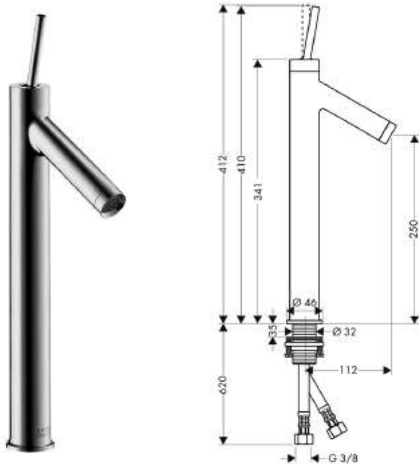

Single Lever Basin Mixer 250 without pull rod for washbowls

- ComfortZone 250
- projection 112 mm
- normal spray
- joystick ceramic cartridge
- temperature limitation not adjustable
- non-closing flush grated valve
- suitable for continuous flow water heaters
- connection dimension: DN15
- MWELS 1 tick, 2 ticks & 3 ticks

Code No. 10129000
10129000E
10129000L
Colour chrome

✓ **Good**
Water Consumption: 4.70 litres/min
Type of Product: Basin Taps and Mixers
Brand: Axor
Model: Starck Basin Mixer 340
W/O Rod 10129
Reg no.: BST-2013/013258

✓✓ **Very Good**
Water Consumption: 3.00 litres/min
Type of Product: Basin Taps and Mixers
Brand: Axor
Model: Starck Basin Mixer 340
W/O Rod 10129E
Reg no.: BST-2013/013259

✓✓✓ **Excellent**
Water Consumption: 1.60 litres/min
Type of Product: Basin Taps and Mixers
Brand: Axor
Model: Axor starck highriser basin mixer
10129L
Reg no.: BST-2015/018119