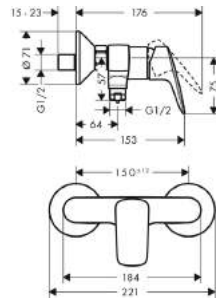

Shower

Single lever shower mixer for exposed installation

- 1 outlet
- connection type: s-shaped connections
- centre distance 150mm ± 12mm
- ceramic cartridge
- temperature limitation adjustable
- non-return valve
- with silencer
- hose connection DN15
- connection dimensions: DN15
- MWELS 1 tick & 3 ticks

Code No. 71600009
71600029

Colour chrome

✓ Good

Water Consumption: 7.90 litres/min
Type of Product: Shower Taps and Mixers
Brand: Hansgrohe
Model: 71600009
Reg no.: SHT-2014/014478

✓✓✓ Excellent

Water Consumption: 4.70 litres/min
Type of Product: Shower Taps and Mixers
Brand: Hansgrohe
Model: Logis 71600029
Reg no.: SHT-2015/018172