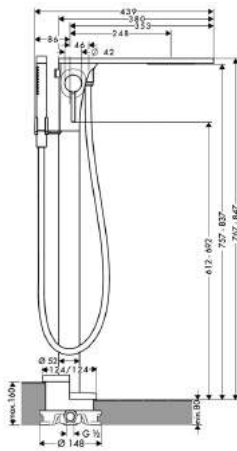

Bath

Code No. 18450000

Colour chrome

Free-standing Single Lever Bath Mixer DN15

- projection 248 mm
- with escutcheon
- connection type: basic set
- wide flood jet
- ceramic cartridge
- temperature limitation adjustable
- with automatic resetting
- non-return valve
- integrated shower support
- connection dimension: DN15

consisting of:

- 2jet baton hand shower (no.28532000)
- Metal effect shower hose 1.25 m (no.28282000)
- MWELS 1 tick

✓ Good

Water Consumption: 7.40 litres/min

Type of Product: Shower Taps and Mixers

Brand: Axor

Model: Massaud Free Standing Bath Mixer 18450

Reg no.: SHT-2009/003277