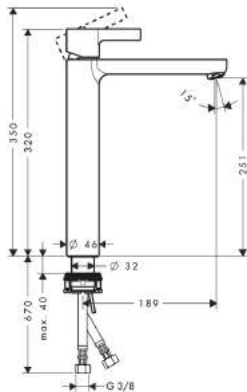

Single lever basin mixer without waste set for washbowls

- ComfortZone 260
- projection 189 mm
- normal spray
- ceramic cartridge
- temperature limitation adjustable
- without waste set
- suitable for continuous flow water heaters
- connection dimension: DN15
- MWELS 1 tick, 2 ticks & 3 ticks

Code No. 31023000
31023000E
31023000L

Colour chrome

✓ Good
Water Consumption: 4.70 litres/min
Type of Product: Basin Taps and Mixers
Brand: Hansgrohe
Model: 31023
Reg no.: BST-2015/017747

✓✓ Very Good
Water Consumption: 3.00 litres/min
Type of Product: Basin Taps and Mixers
Brand: Hansgrohe
Model: 31023E
Reg no.: BST-2015/017748

✓✓✓ Excellent
Water Consumption: 1.70 litres/min
Type of Product: Basin Taps and Mixers
Brand: Hansgrohe
Model: Metris S 31023L
Reg no.: BST-2015/017872