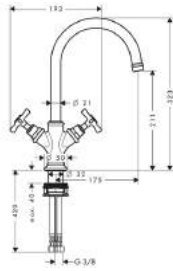

Basin

2-Handle Basin Mixer 210 with pop-up waste set

- ComfortZone 210
- projection 175 mm
- normal spray
- ceramic valves hot/cold 180°
- temperature limitation not adjustable
- pop-up waste set G 1 1/4
- suitable for continuous flow water heaters
- swivel range 120°
- connection dimension: DN15
- MWELS 1 tick & 2 ticks

1. **Code No.** 16502000
   16502820
   16502830
   16502000E
   16502820E
   16502830E

1. **Colour** chrome
   brushed nickel
   polished nickel