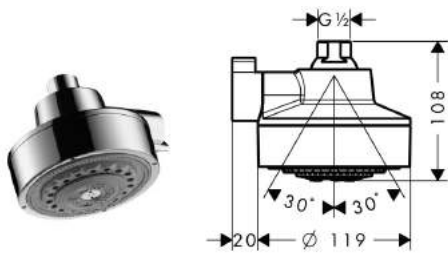

Overhead Shower

Axor Citterio 3jet overhead shower

- shower head size: 120 mm
- spray type: Normal spray, Massage spray, soft spray
- spray type alternation: adjustment with shift on overhead shower
- grey spray disc
- material spray disc: plastic
- installation type: ceiling or wall
- connection thread G 1/2
- connection dimension: DN15
- VWELS 1 tick

Code No. 39740000

Colour chrome

✓ Good

Water Consumption: 8.00 litres/min

Type of Product: Showerheads

Brand: Axor

Model: Axor Citterio 3 jet overhead shower 39740

Serial No.: 02/2015/122921