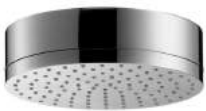

Citterio Overhead Shower

Axor Citterio 180 1jet overhead shower

- shower head size: 180 mm
- spray type: Rain
- fully chrome-plated spray disc
- material spray disc: metal
- installation type: ceiling or wall
- connecting thread G 1/2
- connection dimension: DN15
- VWELS 1 tick & 2 ticks

Code No. 28489000
28489000E
Colour chrome