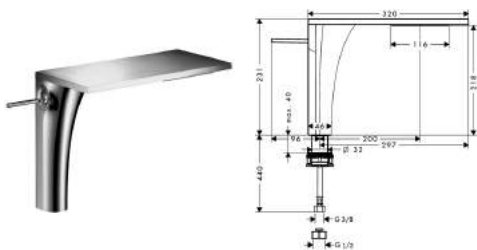

Basin

**Single Lever Basin Mixer 220
without pull-rod for washbowls**

- ComfortZone 220
- projection 200 mm
- wide flood jet
- joystick ceramic cartridge
- temperature limitation not adjustable
- non-closing flush grated valve
- suitable for continuous flow water heaters
- connection dimension: DN15
- MWELS 1 tick

Code No. 18020000

Colour chrome

✓ Good

Water Consumption: 4.24 litres/min

Type of Product: Basin Taps and Mixers

Brand: Axor

Model: Massaud Highriser single lever 18020

Reg no.: BST-2009/001683