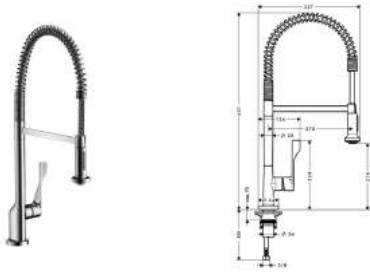

Axor Citterio

Single lever kitchen mixer Semi-Pro

- swivel spout 360°
- vertical handle position
- normal and spray jet
- lockable shower spray, spray returns through pressing spray diverter
- connection dimension: DN15
- ceramic cartridge
- connection type: G 3/8 connections
- integrated non-return valve
- suitable for continuous flow water heaters
- MWELS 2 ticks & 3 ticks

Code No. 39840000E
39840000L
39840800E
39840800L

Colour chrome
stainless steel optic

✓✓ Very Good
Water Consumption: 4.30 litres/min
Type of Product: Sink/Bib Taps and Mixers
Brand: Axor
Model: Citterio 39840E
Reg no.: SKT/BT-2014/015471

✓✓✓ Excellent
Water Consumption: 4.00 litres/min
Type of Product: Sink/Bib Taps and Mixers
Brand: Axor
Model: Citterio Semi Pro Kitchen Mixer 39840
Reg no.: SKT/BT-2010/004203