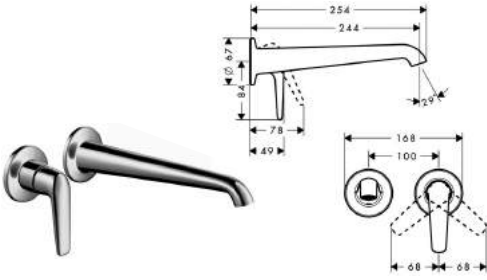

Basin

Single lever basin mixer for concealed installation with spout 245 mm

- handle can be positioned on the right or left, depends on the basic set installation
- projection 200 mm
- laminar spray
- ceramic cartridge
- temperature limitation adjustable
- non-closing flush grated valve
- with spout 245 mm
- suitable for continuous flow water heaters
- connection dimension: DN15
- MWELS 1 tick

Code No. 19127000

Colour chrome

✓ Good

Water Consumption: 5.50 litres/min

Type of Product: Basin Taps and Mixers

Brand: Axor

Model: Bouroullec Wall Mount Basin Mixer Spout 245mm19127

Reg no.: BST-2011/007976

Single lever basin mixer for exposed installation

- body: mineral cast with gelcoat
- laminar spray
- adjustable spray former
- centre distance 150 ± 12mm
- ceramic cartridge
- temperature limitation adjustable
- non-closing flush grated valve
- suitable for continuous flow water heaters
- connection dimension: DN15
- MWELS 1 tick

Code No. 19132000

Colour white chrome

✓ Good

Water Consumption: 4.90 litres/min

Type of Product: Basin Taps and Mixers

Brand: Axor

Model: Bouroullec Exposed Single Lever Basin 19132

Reg no.: BST-2011/008031