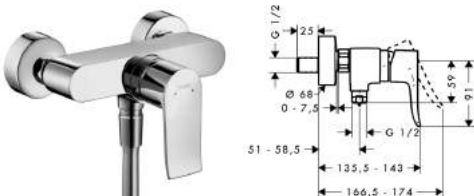

Shower

Single lever shower mixer for exposed installation

- 1 outlet
- connection type: s-shaped connections
- centre distance: 150 mm ± 12 mm
- operating pressure: min. 1 bar / max. 10 bar
- ceramic cartridge
- temperature limitation adjustable
- non-return valve
- with silencer
- hose connection DN15
- connection dimension: DN15
- MWELS 1 tick & 2 ticks