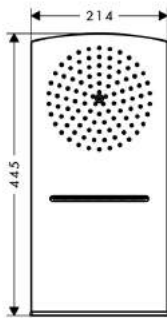

Overhead Shower

Code No. 28433000
28433400
Colour chrome
white chrome

Raindance Rainfall 180 Air 2jet overhead shower

- shower head size: 180 mm
- spray type: RainAir, wide flood jet
- the 2 spray zones must be controlled via 2 valves or a diverter valve with 2 outlets
- spray disc surface in two variants: chrome or white
- material spray disc: metal
- installation type: wall mounted - for installation on iBox
- connection dimension: DN15
- VWELS 1 tick

✓ Good
Water Consumption: 8.50 litres/min
Type of Product: Showerheads
Brand: Hansgrohe
Model: Raindance Rainfall 180 Air 2 Jet 28433
Reg no.: 02/2012/114482