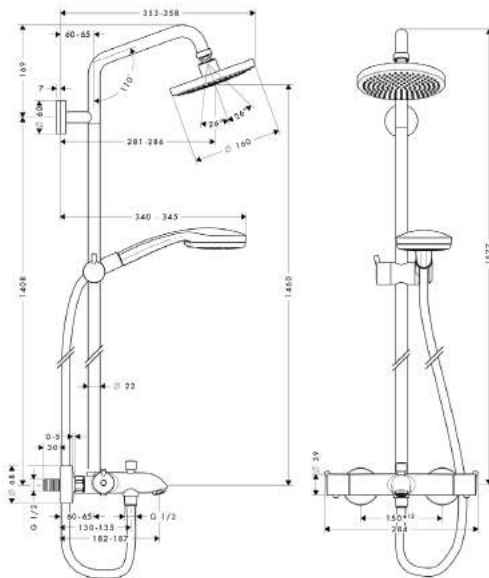

Shower

Code No. 27143000

Colour chrome

Croma 100 1jet Showerpipe for bath tub

- overhead shower Croma 160
- shower head size: 160 mm
- overhead shower angle adjustable
- spray type: Rain
- operating pressure: min. 1,5 bar / max. 10 bar
- shower arm length: 270 mm
- thermostat Ecostat S
- safety lock at 40° C
- adjustable hot water limitation
- outlets controlled via turning handle
- installation type: exposed installation
- connection dimension DN15
- connection thread G 1/2
- centre distance 150 mm ± 12 mm
- height-adjustable hand shower holder
- scope of supply: wall bar spacer (grey)
- MWELS 1 tick

✓ Good

Water Consumption: 7.30 litres/min

Type of Product: Shower Taps and Mixers

Brand: Hansgrohe

Model: 27143

Registration No.: SHT-2015/017304