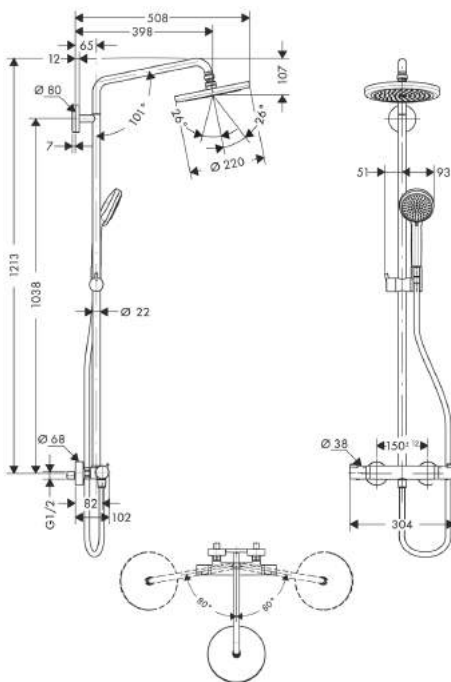

Shower

Code No. 27185000

Colour chrome

Croma 220 Air 1 jet Showerpipe

- overhead shower Croma 220
- shower head size: 220 mm
- overhead shower angle adjustable
- spray type: RainAir
- operating pressure:
  - min. 1 bar / max. 10 bar
- shower arm length: 400 mm
- swivel shower arm
- thermostat Ecostat Comfort
- safety lock at 40 °C
- adjustable hot water limitation
- outlets controlled via turning handle
- installation type: exposed installation
- connection dimension DN15
- connection thread G 1/2
- centre distance 150 mm ± 12 mm
- height adjustable shower holder
- scope of supply: wall bar spacer (grey) consisting of:
  - Isiflex shower hose 1.60 m (no.28276XXX)
  - Croma 100 Vario hand shower (no.28535000)
  - Croma 220 Air 1jet overhead shower (no.26464000)
- MWELS 1 tick

✓ Good

Water Consumption: 8.00 litres/min

Type of Product: Shower Taps and Mixers

Brand: Hansgrohe

Model: Croma 220 Showerpipe thermostatic Mixer 27185

Reg no.: SHT-2013/012184