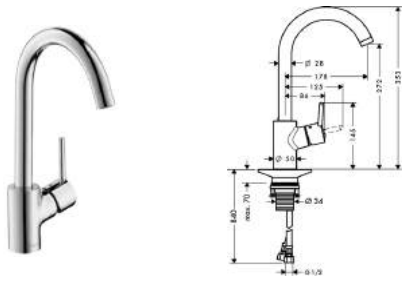

Talis S² Variarc

Single Lever Kitchen Mixer

- swivel range adjustable in 3 steps 110°, 150° or 360°
- normal spray
- connection dimension: DN15
- ceramic cartridge
- connection type: G 3/8 connections
- suitable for continuous flow water heaters
- MWELS 1 tick & 2 ticks

Code No. 14870000
14870800
14870000E
14870800E

Colour chrome
stainless steel optic

✓ Good
Water Consumption: 7.30 litres/min
Type of Product: Sink/Bib Taps and Mixers

Brand: Hansgrohe
Model: Talis S Variarc Kitchen Mixer
14870
Reg no.: SKT/BT-2009/002929

✓✓ Very Good
Water Consumption: 4.60 litres/min
Type of Product: Sink/Bib Taps and Mixers

Brand: Hansgrohe
Model: Talis S² Variarc Kitchen Mixer
14870E
Reg no.: SKT/BT-2013/012228