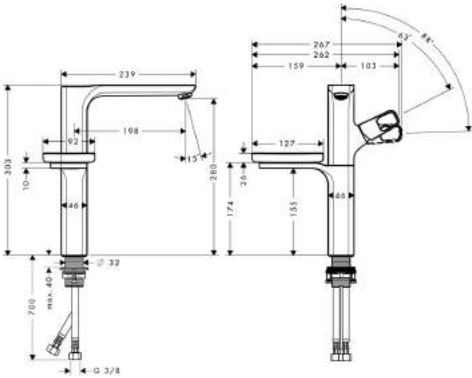

Basin

Single lever basin mixer 280 with holder for washbowls

- ComfortZone 280
- projection 198 mm
- normal spray
- ceramic cartridge
- temperature limitation adjustable
- non-closing flush grated valve
- with holder for washbowls
- suitable for continuous flow water heaters
- connection dimension: DN15
- MWELS 1 tick, 2 ticks & 3 ticks

Code No. 11034000
11034000E
11034000L
Colour chrome

✓ Good
Water Consumption: 5.10 litres/min
Type of Product: Basin Taps and Mixers
Brand: Axor
Model: Urquiola Basin Mixer
w/o pull rod - 11034
Reg no.: BST-2014/014303

✓✓ Very Good
Water Consumption: 3.00 litres/min
Type of Product: Basin Taps and Mixers
Brand: Axor
Model: Urquiola Basin Mixer
w/o pull rod - 11034E
Reg no.: BST-2014/014323

✓✓✓ Excellent
Water Consumption: 1.60 litres/min
Type of Product: Basin Taps and Mixers
Brand: Axor
Model: Urquiola Basin Mixer
w/o pull-rod - 11034L
Reg no.: BST-2014/014374