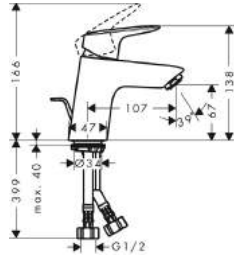

Basin

Single lever basin mixer 70 with pop-up waste set

- ComfortZone 70
- projection 107 mm
- normal spray
- ceramic cartridge
- temperature limitation adjustable
- pop-up waste set G 1 1/4
- suitable for continuous flow water heaters
- connection dimension: DN15
- MWELS 1 tick, 2 ticks & 3 ticks

Code No. 71070009
71070019
71070029
Colour chrome

✓ Good
Water Consumption: 4.80 litres/min
Type of Product: Basin Taps and Mixers
Brand: Hansgrohe
Model: 71070009
Reg no.: BST-2014/014473

✓✓ Very Good
Water Consumption: 3.40 litres/min
Type of Product: Basin Taps and Mixers
Brand: Hansgrohe
Model: 71070019
Reg no.: BST-2014/014474

✓✓✓ Excellent
Water Consumption: 1.70 litres/min
Type of Product: Basin Taps and Mixers
Brand: Hansgrohe
Model: 71070029
Reg no.: BST-2014/015054