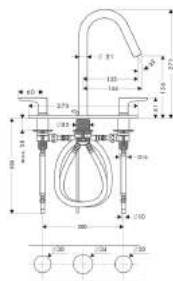

3-Hole Basin Mixer 160 with pop-up waste set, lever handles and plate

- ComfortZone 160
- projection 135 mm
- normal spray
- only for use on level, smooth surfaces
- ceramic valves hot / cold 90°
- temperature limitation not adjustable
- pop-up waste set G 1 1/4
- suitable for continuous flow water heaters
- connection dimension: DN15
- MWELS 2 ticks & 3 ticks

Code No. 34134000E

34134000L

Colour chrome