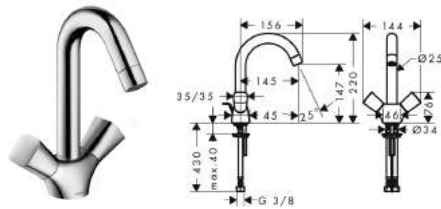

2-handle basin mixer with pop-up waste set

- ComfortZone 150
- projection 145 mm
- normal spray
- ceramic valves hot/ cold 90°
- pop-up waste set G 1 1/4
- suitable for continuous flow water heaters
- swivel range 120°
- connection dimension: DN15
- MWELS 1 tick & 2 ticks

Code No. 71222000
71222000E
Colour chrome

✓ Good
Water Consumption: 5.00 litres/min
Type of Product: Basin Taps and Mixers
Brand: Hansgrohe
Model: 71222
Registration No.: BST-2015/018287

✓✓ Very Good
Water Consumption: 2.90 litres/min
Type of Product: Basin Taps and Mixers
Brand: Hansgrohe
Model: 71222E
Registration No.: BST-2015/018288