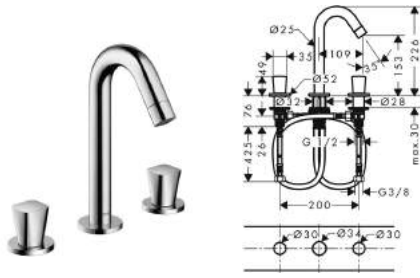

Basin

3-hole basin mixer with pop-up waste set

- ComfortZone 150
- projection 109 mm
- ceramic valves hot/ cold 90°
- scope of supply: basic and finish set
- pop-up waste set G 1 1/4
- suitable for continuous flow water heaters
- connection dimension: DN15
- MWELS 1 tick, 2 ticks & 3 ticks

Code No. 71133000
71133000E
71133000L
Colour chrome

✓ Good
Water Consumption: 5.80 litres/min
Type of Product: Basin Taps and Mixers
Brand: Hansgrohe
Model: 71133
Registration No.: BST-2015/017308

✓✓ Very Good
Water Consumption: 3.20 litres/min
Type of Product: Basin Taps and Mixers
Brand: Hansgrohe
Model: 71133E
Registration No.: BST-2015/017309

✓✓✓ Excellent
Water Consumption: 1.70 litres/min
Type of Product: Basin Taps and Mixers
Brand: Hansgrohe
Model: 71133L
Registration No.: BST-2015/017310