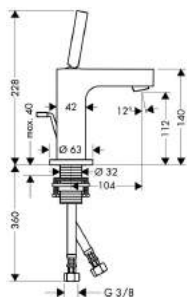

Basin

Single lever basin mixer 110 with pop-up waste set

- ComfortZone 110
- projection 104 mm
- normal spray
- joystick ceramic cartridge
- temperature limitation not adjustable
- pop-up waste set G 1¹/₄
- suitable for continuous flow water heaters
- connection dimension: DN15
- MWELS 1 tick

Code No. 39010000

Colour chrome

✓ Good
Water Consumption: 4.40 litres/min
Type of Product: Basin Taps and Mixers
Brand: Axor
Model: Citterio Single lever basin mixer
Reg no.: BST-2009/001703