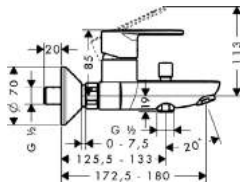

Bath

Single lever bath mixer for exposed installation

- projection 172.5 mm - 180 mm
- connection type: s-shaped connections
- centre distance 150 ± 12 mm
- normal spray
- ceramic cartridge
- temperature limitation adjustable
- with automatic resetting
- non-return valve
- with silencer
- suitable for continuous flow water heaters
- connection dimension: DN15
- MWELS 1 tick