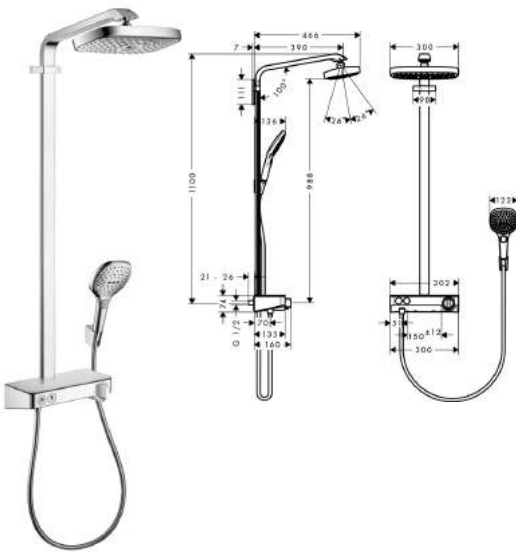

Showerpipe

Code No. 27126000
27126400
Colour chrome

Raindance Select E 300 2jet ST Showerpipe

- overhead shower Raindance Select E 300 2jet
- shower head size: 300 x 160 mm
- overhead shower angle adjustable
- spray type: RainAir, Rain
- convenient diversion via Select button
- operating pressure:
  min. 1.5 bar / max. 10 bar
- spray disc surface in two variants: chrome or white
- shower arm length: 380 mm
- thermostat ShowerTablet 300
- with spacious shelf
- shelf finish: chrome or white
- isolated water conduction
- safety lock at 40° C
- adjustable hot water limitation
- convenient diversion via Select button
- installation type: exposed installation
- connection dimension DN15
- connection thread G 1/2
- centre distance 150 mm ± 12 mm
- in case of installation on existing G 1/2 connections, adaptor no. 02026000 must be used consisting of:
  - Porter'S shower holder (no.28331XXX)
  - Isiflex shower hose 1.60 m (no.28276XXX)
  - Raindance Select E 120 3jet hand shower (no.26520XXX)
  - MWELS 1 tick

✓ Good
Water Consumption: 7.10 litres/min
Type of Product: Shower Taps and Mixers
Brand: Hansgrohe
Model: Raindance Select E300 Showerpipe 27126
Reg no.: SHT-2014/016121