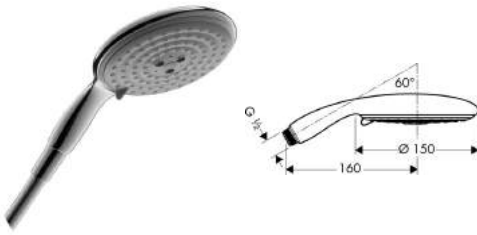

Hand Shower

Raindance E 150 Air 3jet Hand Shower

- shower head size: 150mm
- spray type adjustment by turning spray disc
- spray type: RainAir, WhirlAir, BalanceAir
- rinseable dirt filter
- connecting thread G 1/2
- connection dimension: DN15
- suitable for continuous flow water heaters
- VWELS 1 ticks

Code No. 28518000
Colour chrome

✓ Good
Water Consumption: 7.50 litres/min
Type of Product: Showerheads
Brand: Hansgrohe
Model: Raindance E150 3 jet Hand Shower 28518
Reg no.: 02/2013/117903