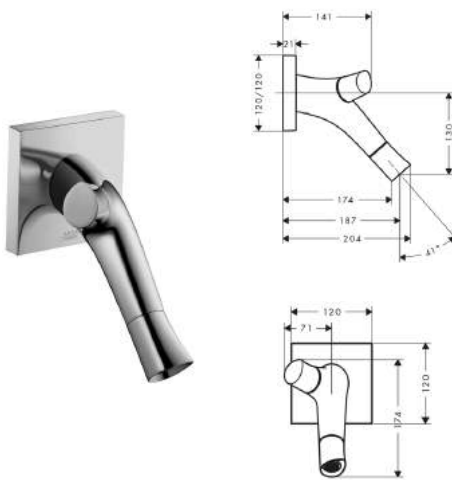

Code No. 12015000

Colour chrome

**2-Handle Basin Mixer for concealed
installation wall-mounted**

- projection 187 mm
- shower spray
- adjustable spray former
- ceramic cartridge for temperature control
- ceramic valve for volume control
- separation of temperature and volume control
- temperature limitation adjustable
- with isolated water conduction
- non-closing flush grated valve
- suitable for continuous flow water heaters
- connection dimension: DN15
- MWELS 1 tick

✓ Good
Water Consumption: 4.70 litres/min
Type of Product: Basin Taps and Mixers
Brand: Axor
Model: Starck Organic 12015 + 10902180
Reg no.: BST-2013/012401