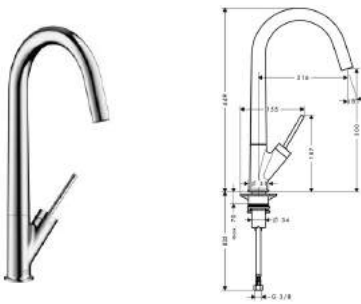

Single Lever Kitchen Mixer

- swivel range adjustable in 3 steps 110°, 150° or 360°
- handle can be positioned on the right or left
- normal spray
- connection dimension: DN15
- joystick ceramic cartridge
- connection type: G 3/8 connections
- integrated non-return valve
- suitable for continuous flow water heaters
- MWELS 1 tick & 2 ticks

Code No. 10822000
10822000E
Colour chrome

✓ Good
Water Consumption: 7.90 litres/min
Type of Product: Sink/Bib Taps and Mixers
Brand: Axor
Model: 10822
Reg no.: SKT/BT-2014/015908

✓✓ Very Good
Water Consumption: 4.60 litres/min
Type of Product: Sink/Bib Taps and Mixers
Brand: Axor
Model: 10822E
Reg no.: SKT/BT-2014/015069