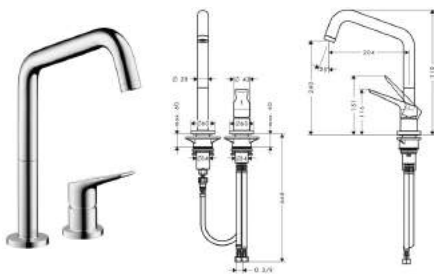

Axor Citterio M

2-hole Single Lever Kitchen Mixer

- swivel range adjustable in 3 steps 110°, 150° or 360°
- flexible positioning of operating unit
- normal spray
- quick connect shower hose
- connection dimension: DN15
- ceramic cartridge
- connection type: G 3/8 connections
- integrated non-return valve
- suitable for continuous flow water heaters
- MWELS 2 ticks

Code No. 34820000E

Colour chrome

✓✓ Very Good
Water Consumption: 5.00 litres/min
Type of Product: Sink/Bib Taps and Mixers
Brand: Axor
Model: Citterio M 34820E
Reg no.: SKT/BT-2014/014529