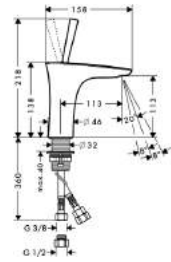

Basin

Single Lever Basin Mixer 110 with pop-up waste set

- ComfortZone 110
- projection 113 mm
- laminar spray
- adjustable spray former
- joystick ceramic cartridge
- with push-open waste set
- suitable for continuous flow water heaters
- connection dimension: DN15
- MWELS 1 tick, 2 ticks & 3 ticks

Code No. 15070000
15070000E
15070000L
15070400
15070400E
15070400L

Colour pure chrome
white chrome

✓ Good
Water Consumption: 4.26 litres/min
Type of Product: Basin Taps and Mixers
Brand: Hansgrohe
Model: Pura Vida Single Lever Basin Mixer 15070
Reg no.: BST-2009/003425

✓✓ Very Good
Water Consumption: 2.90 litres/min
Type of Product: Basin Taps and Mixers
Brand: Hansgrohe
Model: Pura Vida 15070E
Reg no.: BST-2014/016390

✓✓✓ Excellent
Water Consumption: 1.60 litres/min
Type of Product: Basin Taps and Mixers
Brand: Hansgrohe
Model: Pura Vida 15070L
Reg no.: BST-2014/016467

Single Lever Basin Mixer 240 with push-open waste set and 900 mm connection hoses for washbowls

- ComfortZone 110
- projection 178 mm
- laminar spray
- adjustable spray former
- joystick ceramic cartridge
- push-open waste set G 1 1/4
- suitable for continuous flow water heaters
- connection dimension: DN15
- MWELS 1 tick, 2 ticks & 3 ticks

Code No. 15072000
15072000E
15072000L
15072400
15072400E
15072400L

Colour pure chrome
white chrome

✓ Good
Water Consumption: 4.14 litres/min
Type of Product: Basin Taps and Mixers
Brand: Hansgrohe
Model: Pura Vida Highriser Basin Mixer 15072
Reg no.: BST-2009/003427

✓✓ Very Good
Water Consumption: 3.10 litres/min
Type of Product: Basin Taps and Mixers
Brand: Hansgrohe
Model: Pura Vida 15072E
Registration no.: BST-2015/017283