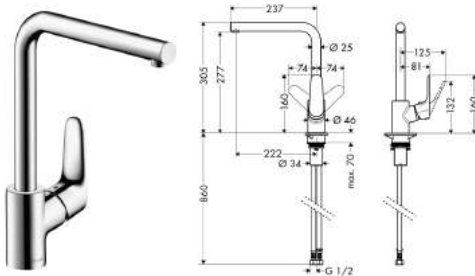

Single lever kitchen mixer 280

- ComfortZone 280
- l-spout
- swivel range adjustable in 3 steps 110°, 150° or 360°
- handle can be positioned on the right or left, depends on the basic set installation
- laminar spray
- connection dimension: DN15
- ceramic cartridge
- connection type: G 3/8 connections
- suitable for continuous flow water heaters
- MWELS 1 tick

Code No. 31817009
31817809
Colour chrome
stainless steel optic

✓ Good
Water Consumption: 7.70 litres/min
Type of Product: Sink/Bib Taps and Mixers
Brand: Hansgrohe
Model: Focus 31817009
Reg no.: SKT/BT-2014/016185