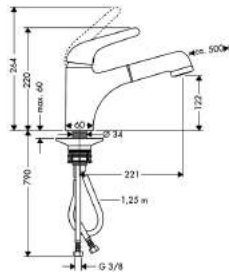

Axor Steel

Single Lever Kitchen Mixer with pullout spray DN15

- Normal and soft spray
- swivel spout 130°
- ceramic cartridge
- QuickClean aerator
- non-return valve
- suitable for continuous flow water heaters
- MWELS 2 ticks

Code No. 35807800E
Colour steel

✓✓ Very Good
Water Consumption: 4.44 litres/min
Type of Product: Sink/Bib Taps and Mixers

Brand: Axor
Model: Allegra Steel Kitchen Mixer
35807800E
Reg no.: SKT/BT-2009/002910