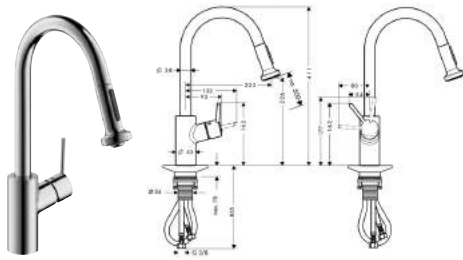

Talis S² Variarc

Single Lever Kitchen Mixer with pull-out spray

- swivel range 150°
- installation in front of the window, can be laid flat, base height 70 mm
- vertical handle position
- normal and spray jet
- non-lockable shower spray
- MagFit magnetic shower support
- quick connect shower hose
- connection dimension: DN15
- ceramic cartridge
- connection type: G 3/8 connections
- integrated non-return valve
- suitable for continuous flow water heaters
- MWELS 1 tick & 2 ticks

Code No. 14877000
14877000E
Colour chrome

✓ Good
Water Consumption: 6.70 litres/min
Type of Product: Sink/Bib Taps and Mixers
Brand: Hansgrohe
Model: Variarc Kitchen Mixer With Pull Out/Spray 14877
Reg no.: SKT/BT-2009/003752

✓✓ Very Good
Water Consumption: 4.30 litres/min
Type of Product: Sink/Bib Taps and Mixers
Brand: Hansgrohe
Model: Variarc Kitchen Mixer With Pull Out / Spray 14877E
Reg no.: SKT/BT-2009/002931