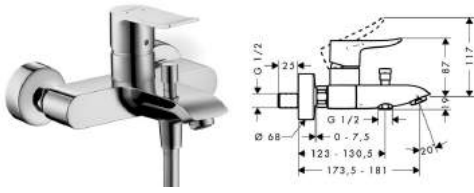

Single lever bath mixer for exposed installation

- projection 123 mm - 130,5 mm
- connection type: s-shaped connections
- centre distance: 150 mm ± 12 mm
- normal spray
- ceramic cartridge
- temperature limitation adjustable
- with automatic resetting
- non-return valve
- with silencer
- suitable for continuous flow water heaters
- connection dimension: DN15
- MWELS 1 tick