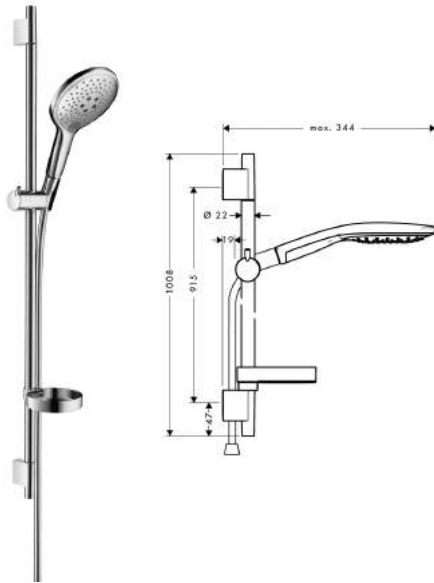

Hand Shower

Raindance Select S 150 3jet Hand Shower / Unica'S Puro Wall Bar 0.90m set

- wall bar spacer (grey)
- Isiflex shower hose 1.60m (no.28276XXX)
- Raindance Select S 150 3jet hand shower (no.28587XXX)
- Unica'S Puro wall bar 0.90m (no.28631XXX)
- Casetta'S Puro soap dish (no.28679000)
- VWELS 1 tick

Code No. 27803000
27803400
Colour chrome
white chrome

✓ Good
Water Consumption: 8.50 litres/min
Type of Product: Showerheads
Brand: Hansgrohe
Model: 27803000
Reg no.: 02/2014/119770