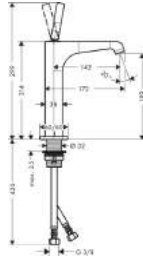

Basin

**Single Lever Basin Mixer 190
without pull-rod for washbowls**

- ComfortZone 190
- projection 143 mm
- laminar spray
- joystick ceramic cartridge
- temperature limitation not adjustable
- non-closing flush grated valve
- suitable for continuous flow water heaters
- connection dimension: DN15
- MWELS 1 tick & 2 ticks

Code No. 36103000
36103000E
Colour chrome