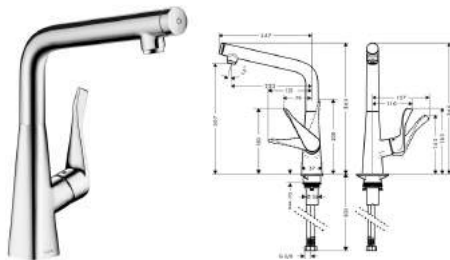

Metris Select

Single Lever Kitchen Mixer 320

- swivel range adjustable in 3 steps 110°, 150° or 360°
- vertical handle position
- laminar spray
- Select button for a comfortable start/stop of the water flow
- connection dimension: DN15
- ceramic cartridge
- connection type: G 3/8 connections
- integrated non-return valve
- suitable for continuous flow water heaters
- MWELS 2 ticks & 3 ticks

Code No. 14883000E
14883000L

Colour chrome
stainless steel optic

✓✓ Very Good
Water Consumption: 4.60 litres/min
Type of Product: Sink/Bib Taps and Mixers
Brand: Hansgrohe
Model: 14883E
Reg no.: SKT/BT-2015/017800

✓✓✓ Excellent
Water Consumption: 3.10 litres/min
Type of Product: Sink/Bib Taps and Mixers
Brand: Hansgrohe
Model: Metris Select Kitchen mixer 14883L
Reg no.: SKT/BT-2015/018518