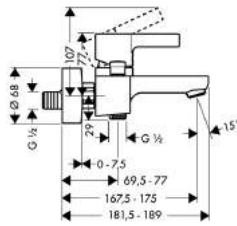

Bath

Single Lever Bath Mixer for exposed installation

- projection 167,5 mm - 175 mm
- connection type: s-shaped connections
- centre distance: 150 mm
- normal spray
- ceramic cartridge
- temperature limitation adjustable
- with automatic resetting
- non-return valve
- with silencer
- connection dimension: DN15
- MWELS 1 tick & 3 ticks

Code No. 31460000
31460000L
Colour chrome

✓ Good
Water Consumption: 7.61 litres/min
Type of Product: Shower Taps and Mixers
Brand: Hansgrohe
Model: Metris S Exposed Bath Mixer
Reg no.: SHT-2009/001652