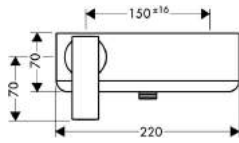

Shower

**Single Lever Shower Mixer
for exposed installation**

- 1 outlet
- connection type: s-shaped connections
- centre distance: 150 mm ± 16 mm
- operating pressure: min. 1 bar / max. 10 bar
- ceramic cartridge
- temperature limitation adjustable
- non-return valve
- with silencer
- suitable for continuous flow water heaters
- hose connection DN15
- MWELS 1 tick

Code No. 39600000

Colour chrome