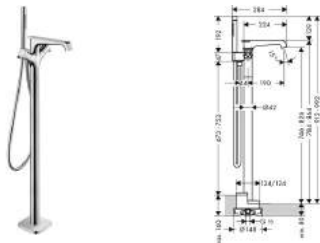

Thermostatic bath mixer floor-standing

- projection 225 mm
- 2 outlets
- will not run two outlets at same time
- thermostat cartridge, ceramic valve 180°
- safety lock at 40° C
- temperature limitation adjustable
- spray type: normal spray
- non-return valve
- with automatic resetting
- connection dimension: DN15
- connection type: basic set
- easy change of outlets via comfortable handle
- MWELS 1 tick & 2 ticks

Code No. 36416000
36416000E

Colour chrome

✓ Good
Water Consumption: 7.40 litres/min
Type of Product: Shower Taps and Mixers
Brand: Axor
Model: Citterio E 36416
Registration No.: SHT-2015/018208

✓✓ Very Good
Water Consumption: 5.60 litres/min
Type of Product: Shower Taps and Mixers
Brand: Axor
Model: Citterio E 36416E + 10452180
Registration No.: SHT-2015/018263