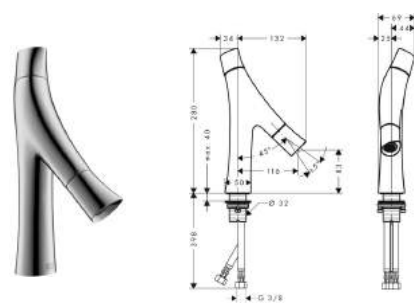

2-Handle Basin Mixer 80 without pull-rod

- ComfortZone 80
- projection 116 mm
- shower spray
- adjustable spray former
- ceramic cartridge for temperature control
- ceramic valve for volume control
- separation of temperature and volume control
- temperature limitation adjustable
- with isolated water conduction
- without pull-rod
- suitable for continuous flow water heaters
- connection dimension: DN15
- MWELS 1 tick

Code No. 12011000

Colour chrome

✓ Good

Water Consumption: 4.70 litres/min

Type of Product: Basin Taps and Mixers

Brand: Axor

Model: Starck Organic 12011

Reg no.: BST-2013/012402