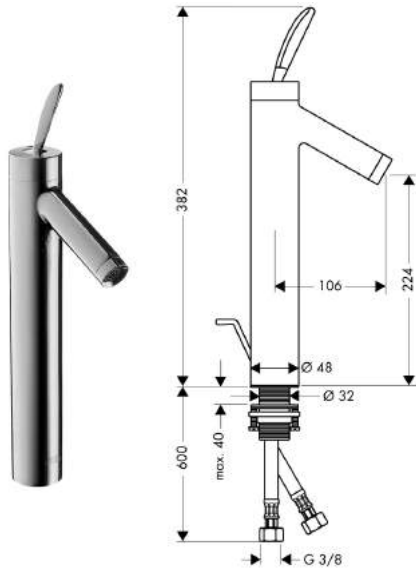

Basin

Classic single lever basin mixer 220 with pop-up waste set for washbowls

- ComfortZone 220
- projection 106 mm
- normal spray
- joystick ceramic cartridge
- temperature limitation not adjustable
- pop-up waste set G 1 1/4
- suitable for continuous flow water heaters
- connection dimension: DN15
- MWELS 1 tick & 2 ticks

Code No. 10020000
10020000E
Colour chrome

✓ Good
Water Consumption: 4.90 litres/min
Type of Product: Basin Taps and Mixers
Brand: Axor
Model: Starck Classic Highriser
Basin Mixer 10020
Reg no.: BST-2013/013260

✓✓ Very Good
Water Consumption: 2.90 litres/min
Type of Product: Basin Taps and Mixers
Brand: Axor
Model: Starck Classic Highriser
Basin Mixer 10020E
Reg no.: BST-2013/013261