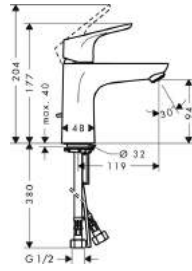

Basin

Single lever basin mixer 100 with pop-up waste set

- ComfortZone 100
- projection 119 mm
- normal spray
- ceramic cartridge
- temperature limitation adjustable
- pop-up waste set G 1¹/₄
- suitable for continuous flow water heaters
- connection dimension: DN15
- MWELS 1 tick, 2 ticks & 3 ticks

Code No. 31607009
31607019
31607029
Colour chrome

✓ Good
Water Consumption: 5.00 litres/min
Type of Product: Basin Taps and Mixers
Brand: Hansgrohe
Model: 31607009
Reg no.: BST-2014/014841

✓✓ Very Good
Water Consumption: 3.00 litres/min
Type of Product: Basin Taps and Mixers
Brand: Hansgrohe
Model: 31607019
Reg no.: BST-2014/014842

✓✓✓ Excellent
Water Consumption: 2.00 litres/min
Type of Product: Basin Taps and Mixers
Brand: Hansgrohe
Model: 31607029
Reg no.: BST-2014/015059