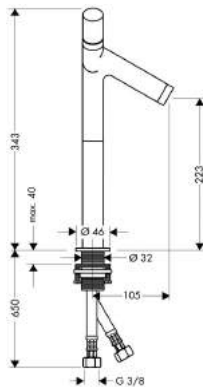

**2-Handle Basin Mixer 220
without pull-rod for washbowls**

- ComfortZone 220
- projection 105 mm
- normal spray
- ceramic valves hot/cold 180°
- temperature limitation not adjustable
- non-closing flush grated valve
- suitable for continuous flow water heaters
- connection dimension: DN15
- MWELS 1 tick

Code No. 10058000

Colour chrome

✓ Good

Water Consumption: 4.60 litres/min

Type of Product: Basin Taps and Mixers

Brand: Axor

Model: Starck Two Handle Highriser Basin Mixer 10058

Reg no.: BST-2010/005734