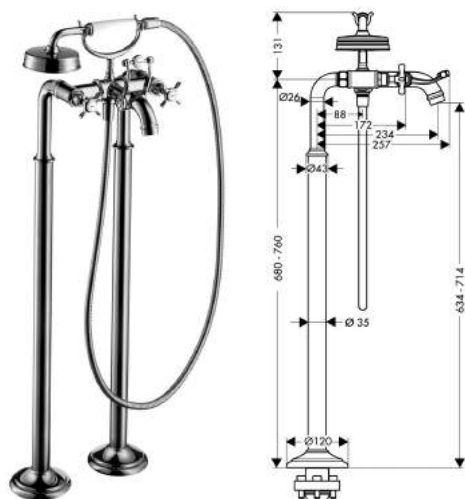

Bath

2-Handle Bath Mixer floor-standing

1. projection 234 mm
   - with escutcheons
   - connection type: basic set
   - normal spray
   - ceramic valves hot/cold 180°
   - temperature limitation not adjustable
   - non-return valve
   - integrated shower support
   - suitable for continuous flow water heaters
   - connection dimension: DN15
2. consisting of:
3. 1 jet hand shower (no.16320XXX)
   - Metal shower hose 1.25 m (no.28112XXX)
   - MWELS 1 tick

Code No. 16547000
16547820
16547830

Colour chrome
brushed nickel
polished nickel

✓ Good
Water Consumption: 7.62 litres/min
Type of Product: Shower Taps and Mixers
Brand: Axor
Model: Montreux Free Standing Bath Mixer 16547
Reg no.: SHT-2009/003846