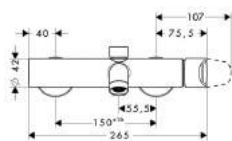

Bath

Single Lever Bath Mixer for exposed installation

- projection 200 mm
- connection type: s-shaped connections
- centre distance: 150 mm ± 16 mm
- normal spray
- ceramic cartridge
- temperature limitation adjustable
- with automatic resetting
- non-return valve
- with silencer
- no integrated shower support
- suitable for continuous flow water heaters
- connection dimension: DN15
- scope of supply: escutcheons
- MWELS 1 tick

Code No. 34420000

Colour chrome