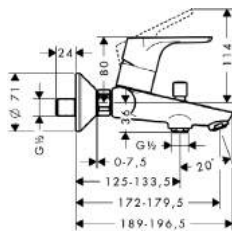

Bath

Single Lever Bath Mixer for exposed installation

- projection 172 mm - 179.5 mm
- connection type: s-shaped connections
- centre distance: 150 mm ± 12 mm
- normal spray
- ceramic cartridge
- temperature limitation adjustable
- with automatic resetting
- non-return valve
- with silencer
- suitable for continuous flow water heaters
- connection dimension: DN15
- MWELS 1 tick & 3 ticks

Code No. 31940000
31940000L
Colour chrome

✓ Good
Water Consumption: 7.86 litres/min
Type of Product: Shower Taps and Mixers
Brand: Hansgrohe
Model: Focus E2 exposed bath mixer
Reg no.: SHT-2009/001548

✓✓✓ Excellent
Water Consumption: 5.00 litres/min
Type of Product: Shower Taps and Mixers
Brand: Hansgrohe
Model: 31940L
Reg no.: SHT-2013/014053