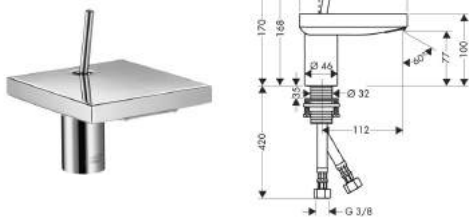

Single lever basin mixer 80 without pull-rod

- ComfortZone 80
- projection 112 mm
- wide flood jet
- adjustable spray former
- joystick ceramic cartridge
- temperature limitation not adjustable
- without pull-rod
- suitable for continuous flow water heaters
- connection dimension: DN15
- MWELS 2 ticks & 3 ticks

Code No. 10077000E
10077000L

Colour chrome

✓✓ Very Good
Water Consumption: 3.00 litres/min
Type of Product: Basin Taps and Mixers
Brand: Axor
Model: 10077E
Registration No.: BST-2015/017709

✓✓✓ Excellent
Water Consumption: 1.60 litres/min
Type of Product: Basin Taps and Mixers
Brand: Axor
Model: Axor starck single lever basin mixer 10077L
Registration No.: BST-2015/018117