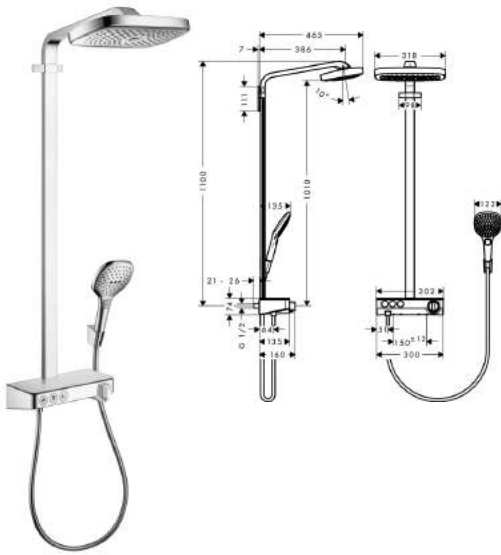

Showerpipe

Code No. 27127000
27127400
Colour chrome

Raindance Select E 300 3jet ST Showerpipe

- overhead shower Raindance Select E 300 3jet
- shower head size: 300 x 190 mm
- spray type: RainAir, Rain, RainStream
- convenient diversion via Select button
- operating pressure:
  min. 2 bar / max. 10 bar
- spray disc surface in two variants: chrome or white
- shower arm length: 380 mm
- thermostat ShowerTablet Select 300
- with spacious shelf
- shelf finish: chrome or white
- isolated water conduction
- safety lock at 40° C
- adjustable hot water limitation
- convenient diversion via Select button
- installation type: exposed installation
- connection dimension DN15
- connection thread G 1/2
- centre distance 150 mm ± 12 mm
- scope of supply: wall bar spacer (grey)
- in case of installation on existing G 1/2 connections, adaptor no. 02026000 must be used consisting of:
  - Porter'S shower holder (no.28331XXX)
  - Isiflex shower hose 1.60 m (no.28276XXX)
  - Raindance Select E 120 3jet hand shower (no.26520XXX)
  - MWELS 1 tick

✓ Good
Water Consumption: 8.50 litres/min
Type of Product: Shower Taps and Mixers
Brand: Hansgrohe
Model: 27127
Reg no.: SHT-2014/015898