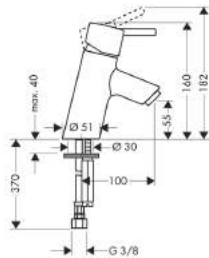

Single Lever Basin Mixer without waste set

- ComfortZone 70
- projection 100 mm
- normal spray
- ceramic cartridge
- temperature limitation adjustable
- without waste set
- suitable for continuous flow water heaters
- connection dimension: DN15
- MWELS 1 tick & 2 ticks

Code No. 32031000
32031000E
Colour chrome

✓ Good
Water Consumption: 4.60 litres/min
Type of Product: Basin Taps and Mixers
Brand: Hansgrohe
Model: Talis S 32031
Registration No.: BST-2015/018279

✓✓ Very Good
Water Consumption: 2.60 litres/min
Type of Product: Basin Taps and Mixers
Brand: Hansgrohe
Model: Talis S 32031E
Registration No.: BST-2015/018278