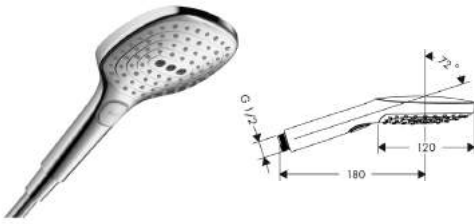

Hand Shower

Raindance Select E 120 3jet Hand Shower

- shower head size: 120 mm
- convenient diversion via Select button
- spray type: RainAir, Rain, WhirlAir
- with internal water conduction
- rinseable dirt filter
- connecting thread G 1/2
- connection dimension: DN15
- suitable for continuous flow water heaters
- VWELS 1 tick & 2 ticks

Code No. 26520000
26520400
26520000E
26520400E

Colour chrome
white chrome

✓ Good
Water Consumption: 7.70 litres/min
Type of Product: Showerheads
Brand: Hansgrohe
Model: Raindance Select E120 Hand Shower 26520
Reg no.: 02/2013/117606

✓✓ Very Good
Water Consumption: 6.50 litres/min
Type of Product: Showerheads
Brand: Hansgrohe
Model: Raindance Select E120 Hand Shower 26520E
Reg no.: 02/2013/117607