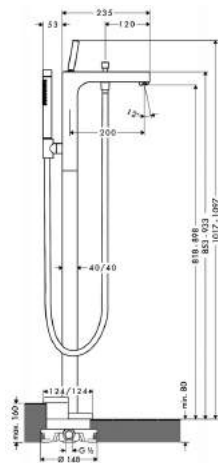

Code No. 39400000

Colour chrome

✓ Good

Water Consumption: 8.00 litres/min

Type of Product: Shower Taps and Mixers

Brand: Axor

Model: Citterio Single lever Exposed Bath Mixer 39400

Reg no.: SHT-2009/003758