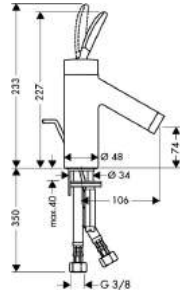

Basin

Classic single lever basin mixer 70 with pop-up waste set

- ComfortZone 70
- projection 106 mm
- normal spray
- joystick ceramic cartridge
- temperature limitation not adjustable
- pop-up waste set G 1 1/4
- suitable for continuous flow water heaters
- connection dimension: DN15
- MWELS 1 tick

Code No. 10010000

Colour chrome

✓ Good

Water Consumption: 4.30 litres/min

Type of Product: Basin Taps and Mixers

Brand: Axor

Model: Starck Classic Single Lever Basin Mixer 10010

Reg no.: BST-2010/005038