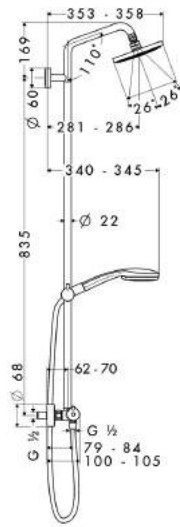

Showerpipe

Code No. 27169009

Colour chrome

Croma 100 Showerpipe, DN15

consisting of:

- Ecostat S thermostat for exposed installation with shut-off/diverter valve
- centre distance 150 ± 12 mm
- Croma 160 overhead shower $\varnothing 160$ mm (no.27450000)
- QuickClean anti-limescale system
- Croma 100 Vario hand shower (no.28535000),
- Isiflex shower hose 1.60m, DN15 (no.28276000)
- height adjustable shower holder
- including 7mm wall bar spacer (no.95239000)
- MWELS 1 tick

✓ Good

Water Consumption: 8.30 litres/min

Type of Product: Shower Taps and Mixers

Brand: Hansgrohe

Model: Croma 100 Showerpipe 27169009

Reg no.: SHT-2010/006681