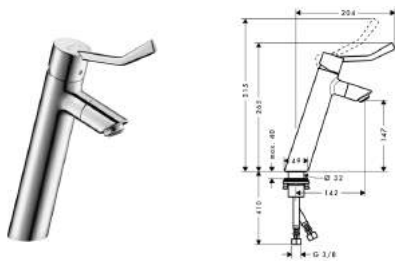

Basin

Single Lever Basin Mixer 150 with pop-up waste set and extra long handle

- ComfortZone 150
- user-optimized length of the lever 116 mm
- easy gripping surface through handle design
- rotatable spout 360°
- projection 142 mm
- laminar spray
- ceramic cartridge
- temperature limitation adjustable
- solid brass body, metal handle
- pop-up waste set G 1 1/4
- suitable for continuous flow water heaters
- connection dimension: DN15
- ACS 12 ACC LY 352
- DVGW NW-6506CN0433
- Kiwa K6161_Mechanical Mixers EN817
- MWELS 1 tick & 2 ticks

Code No. 32036000
32036000E
Colour chrome

✓ Good
Water Consumption: 4.80 litres/min
Type of Product: Basin Taps and Mixers
Brand: Hansgrohe
Model: Talis Care Basin Mixer 150
32036
Registration No.: BST-2015/016747

✓✓ Very Good
Water Consumption: 2.90 litres/min
Type of Product: Basin Taps and Mixers
Brand: Hansgrohe
Model: Talis Care Basin Mixer 150
32036E
Registration No.: BST-2015/016748