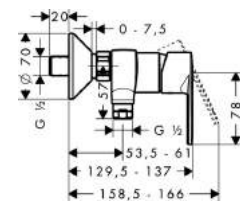

Shower

Single lever shower mixer for exposed installation

- 1 outlet
- connection type: s-shaped connections
- centre distance: 150 mm ± 12 mm
- operating pressure: min. 1 bar / max. 10 bar
- ceramic cartridge
- temperature limitation adjustable
- non-return valve
- with silencer
- hose connection DN15
- connection dimension: DN15
- MWELS 1 tick