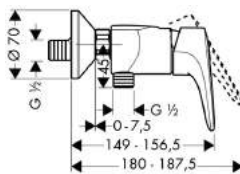

Shower

Single Lever Shower Mixer DN15 for exposed fitting

- ceramic cartridge, Boltic lever lock
- non-return valve
- adjustable temperature regulation
- QuickClean aerator
- centre distance 150± 12mm
- S-shaped connections with noise reduction
- PA-IX 9874/IA
- MWELS 1 tick

Code No. 14670000
14670090

Colour chrome
chrome/goldoptic