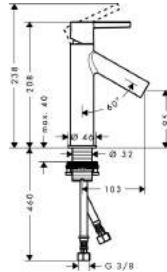

Single Lever basin mixer 100 without pull-rod

- ComfortZone 100
- projection 86 mm
- normal spray
- M1 ceramic cartridge with Boltic handle lock
- temperature limitation adjustable
- without pull-rod
- suitable for continuous flow water heaters
- connection dimension: DN15
- MWELS 1 tick, 2 ticks & 3 ticks

Code No. 10003000
10003000E
10003000L

Colour chrome