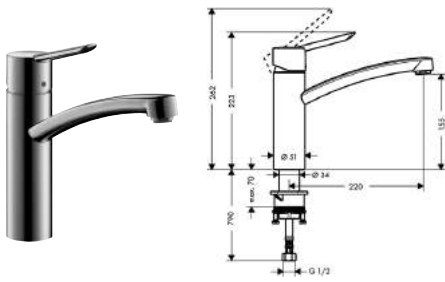

Focus S

Single lever kitchen mixer

- swivel range 360°
- normal spray
- connection dimension: DN15
- ceramic cartridge
- connection type: G 3/8 connections
- suitable for continuous flow water heaters
- MWELS 1 tick

Code No. 31786009

Colour chrome

✓ Good

Water Consumption: 6.90 litres/min

Type of Product: Sink/Bib Taps and Mixers

Brand: Hansgrohe

Model: Focus S Single Lever Kitchen Mixer 31786

Reg no.: SKT/BT-2009/003750