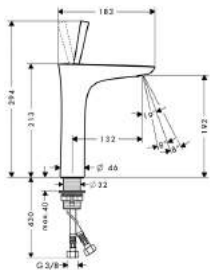

Single Lever Basin Mixer 200 with push-open waste set

- ComfortZone 200
- projection 132 mm
- laminar spray
- adjustable spray former
- joystick ceramic cartridge
- push-open waste set G 1 1/4
- suitable for continuous flow water heaters
- connection dimension: DN15
- MWELS 1 tick & 2 ticks

Code No. 15081000
15081000E
15081400
15081400E

Colour pure chrome
white chrome

✓ Good
Water Consumption: 4.50 litres/min
Type of Product: Basin Taps and Mixers
Brand: Hansgrohe
Model: Pura Vida 15081
Reg no.: BST-2014/014701

✓✓ Very Good
Water Consumption: 3.10 litres/min
Type of Product: Basin Taps and Mixers
Brand: Hansgrohe
Model: Pura Vida 15081E
Reg no.: BST-2014/014702