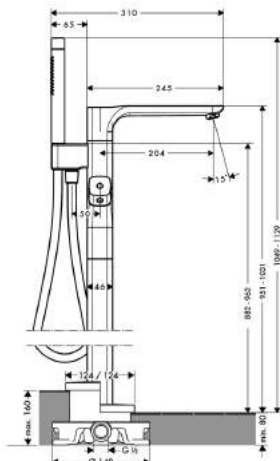

Thermostatic bath mixer floor-standing

- projection 204 mm
- 2 outlets
- thermostat cartridge, shut-off/ diverter valve
- safety lock at 38° C
- temperature limitation adjustable
- operating pressure: min. 1 bar / max. 10 bar
- spray type: normal spray
- integrated shower support
- non-return valve
- with automatic resetting
- dirt filter included
- connection dimension: DN15
- connection type: basic set
- MWELS 1 tick & 2 ticks

Code No. 11422000

11422000E

Colour chrome

✓ Good

Water Consumption: 7.60 litres/min

Type of Product: Shower Taps and Mixers

Brand: Axor

Model: Urquiola Thermostatic Bath Mixer 11422

Reg no.: SHT-2010/004541

✓✓ Very Good

Water Consumption: 6.50 litres/min

Type of Product: Shower Taps and Mixers

Brand: Axor

Model: Urquiola 11422E + 10452180

Reg no.: SHT-2015/018262