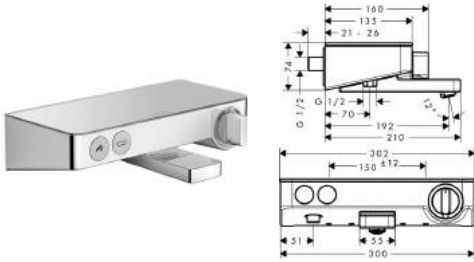

Bath

ShowerTablet Select 300 thermostatic bath mixer for exposed installation

- projection 192 mm
- 2 outlets
- simultaneous utilization by 2 outlets
- Select valve, thermostat cartridge
- safety lock at 40°C
- temperature limitation adjustable
- operating pressure: min. 1 bar / max. 10 bar
- shelf made of safety glass
- shelf finish: chrome or white
- with isolated water conduction
- non-return valve
- with silencer
- dirt filter included
- material: handles made out of metal
- centre distance: 150 mm ± 12 mm
- connection dimension: DN15
- connection type: G¹/₂
- in case of installation on existing G¹/₂ connections, adapter no. 02026000 must be used
- MWELS 1 tick, 2 ticks & 3 ticks

Code No. 13151000
13151000E
13151000L
13151400
13151400E
13151400L

Colour chrome
white chrome

✓ Good
Water Consumption: 7.30 litres/min
Type of Product: Shower Taps and Mixers
Brand: Hansgrohe
Model: 13151
Reg no.: SHT-2014/014283

✓✓ Very Good
Water Consumption: 6.70 litres/min
Type of Product: Shower Taps and Mixers
Brand: Hansgrohe
Model: 13151E
Reg no.: SHT-2014/014284

✓✓✓ Excellent
Water Consumption: 4.70 litres/min
Type of Product: Shower Taps and Mixers
Brand: Hansgrohe
Model: 13151L
Reg no.: SHT-2014/015909