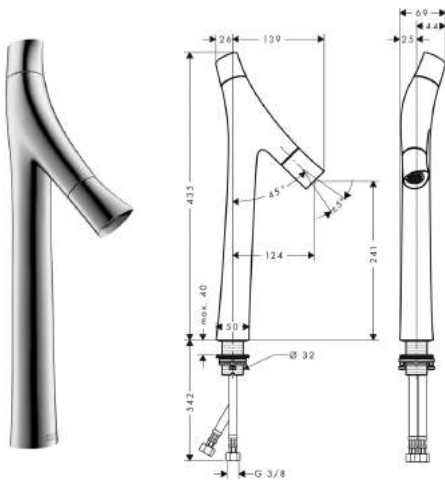

**2-Handle Basin Mixer 240
without pull-rod for WashBowls**

- ComfortZone 240
- projection 124 mm
- shower spray
- adjustable spray former
- ceramic cartridge for temperature control
- ceramic valve for volume control
- separation of temperature and volume control
- temperature limitation adjustable
- with isolated water conduction
- non-closing flush grated valve
- suitable for continuous flow water heaters
- connection dimension: DN15
- MWELS 1 tick

Code No. 12013000
Colour chrome

✓ Good
Water Consumption: 4.80 litres/min
Type of Product: Basin Taps and Mixers
Brand: Axor
Model: Starck Organic 12013
Reg no.: BST-2013/012400