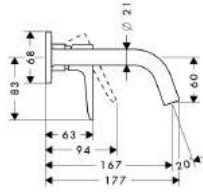

Basin

Single Lever Basin Mixer for concealed installation with spout 167 mm and escutcheons wall-mounted

- handle can be positioned on the right or left, depends on the basic set installation
- projection 167 mm
- normal spray
- ceramic cartridge
- temperature limitation adjustable
- non-closing flush grated valve
- with spout 167 mm and escutcheons wall-mounted
- suitable for continuous flow water heaters
- connection dimension: DN15
- MWELS 2 ticks

Code No. 34113000E

Colour chrome