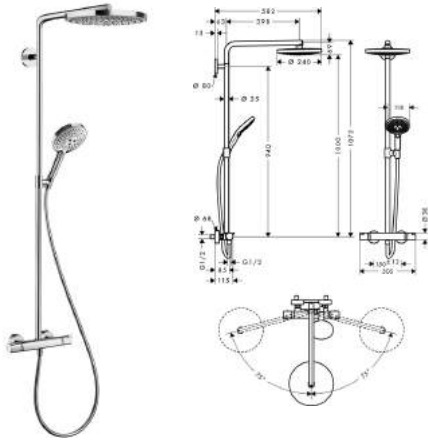

Showerpipe

Code No. 27129000

Colour chrome

Raindance Select S 240 2jet Showerpipe

- overhead shower Raindance Select S 240 2jet
- shower head size: 240 mm
- spray type: RainAir, Rain
- convenient diversion via Select button
- operating pressure: min. 1.5 bar / max. 10 bar
- spray disc surface in two variants: chrome or white
- shower arm length: 460 mm
- swivel shower arm
- thermostat Ecostat Comfort
- safety lock at 40° C
- adjustable hot water limitation
- outlets controlled via turning handle
- installation type: exposed installation
- connection dimension DN15
- connection thread G 1/2
- centre distance 150 mm ± 12 mm
- height-adjustable hand shower holder
- scope of supply: wall bar spacer (grey) consisting of:
  - Isiflex shower hose 1.60 m (no.28276XXX)
  - Raindance Select S 120 3jet hand shower (no.26530XXX)
  - MWELS 1 tick

✓ Good

Water Consumption: 7.50 litres/min

Type of Product: Shower Taps and Mixers

Brand: Hansgrohe

Model: Raindance Select S240 Showerpipe 27129

Reg no.: SHT-2014/016135