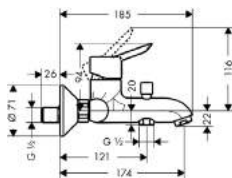

Bath

Single Lever Bath Mixer DN15 for exposed fitting

- ceramic cartridge
- Boltic lever lock
- non-return valve
- adjustable temperature restriction
- QuickClean aerator
- button with stop/diverter valve to revert from shower to bath filler
- centre distance 150± 12mm
- S-shaped connections with noise reduction
- MWELS 1 tick

Code No. 31742009

Colour chrome