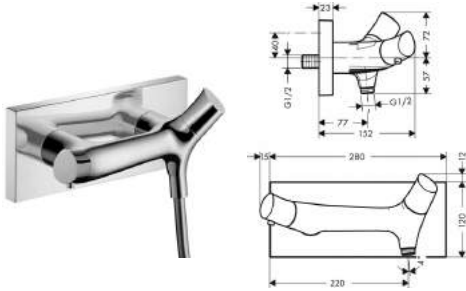

Shower

Thermostatic Shower Mixer for exposed installation

- 1 outlet
- thermostat cartridge
- safety lock at 40 °C
- temperature limitation adjustable
- operating pressure: min. 1 bar / max. 10 bar
- scope of supply: metal escutcheon
- non-return valve
- with silencer
- material: brass
- centre distance: 150 mm ± 12 mm
- connection dimension: DN15
- MWELS 1 tick

Code No. 12602000
12602000E
Colour chrome

✓ Good
Water Consumption: 7.60 litres/min
Type of Product: Shower Taps and Mixers
Brand: Axor
Model: Organic Exposed Thermostatic Shower Mixer 12602
Reg no.: SHT-2013/013025

✓✓ Very Good
Water Consumption: 6.40 litres/min
Type of Product: Shower Taps and Mixers
Brand: Axor
Model: Organic Exposed Thermostatic Shower Mixer 12602E
Reg no.: SHT-2013/013026