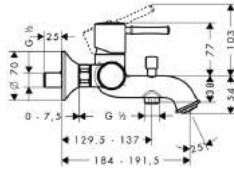

Bath

Single Lever Bath Mixer DN15

- projection 184 mm - 191.5 mm
- connection type: s-shaped connections
- centre distance: 150 mm ± 12 mm
- normal spray
- ceramic cartridge
- temperature limitation adjustable
- with automatic resetting
- non-return valve
- with silencer
- suitable for continuous flow water heaters
- connection dimension: DN15
- MWELS 1 tick

Code No. 14140000
14140820
Colour chrome
brushed nickel