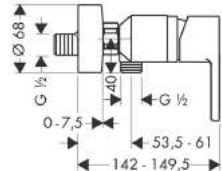

Shower

Single Lever Shower Mixer DN15 for exposed fitting

- ceramic cartridge
- Boltic lever lock
- non-return valve
- adjustable temperature regulation
- centre distance 150 ± 12 mm
- S-shaped connections with noise reduction
- MWELS 1 tick

Code No. 14661000
14661880

Colour chrome
satin chrome