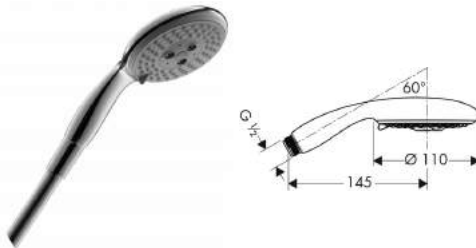

Raindance E 100 Air 3jet Hand Shower

- shower head size: 110mm
- spray type adjustment by turning spray disc
- spray type: RainAir, WhirlAir, BalanceAir
- rinseable dirt filter
- connecting thread G 1/2
- connection dimension: DN15
- suitable for continuous flow water heaters
- VWELS 2 ticks

Code No. 28502000E
Colour chrome

✓✓ Very Good
Water Consumption: 6.80 litres/min
Type of Product: Showerheads
Brand: Hansgrohe
Model: Raindance E100 Air 3 Jet Hand Shower 28502E
Reg no.: 02/2012/114621