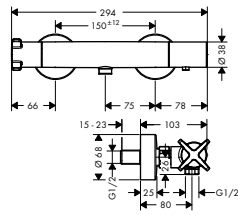

Shower

Thermostatic shower mixer for exposed installation

- 1 outlet
- thermostat cartridge, ceramic valve 180°
- safety lock at 40° C
- temperature limitation adjustable
- operating pressure: min. 1 bar / max. 10 bar
- scope of supply: escutcheons
- non-return valve
- with silencer
- centre distance: 150 mm ± 12 mm
- connection dimension: DN15
- MWELS 1 tick, 2 ticks & 3 ticks

Code No. 36160000
36160000E
36160000L

Colour chrome