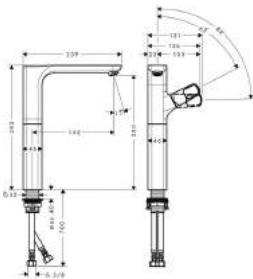

Single lever basin mixer 280 without pull-rod for washbowls

- ComfortZone 280
- projection 198 mm
- normal spray
- ceramic cartridge
- temperature limitation adjustable
- non-closing flush grated valve
- suitable for continuous flow water heaters
- connection dimension: DN15
- MWELS 2 ticks & 3 ticks

Code No. 11035000E
11035000L
Colour chrome

✓✓ Very Good
Water Consumption: 3.20 litres/min
Type of Product: Basin Taps and Mixers
Brand: Axor
Model: Urquiola Basin Mixer
w/o pull-rod - 11035E
Reg no.: BST-2014/014322

✓✓✓ Excellent
Water Consumption: 1.60 litres/min
Type of Product: Basin Taps and Mixers
Brand: Axor
Model: Urquiola Basin Mixer
w/o pull-rod - 11035L
Reg no.: BST-2014/014375