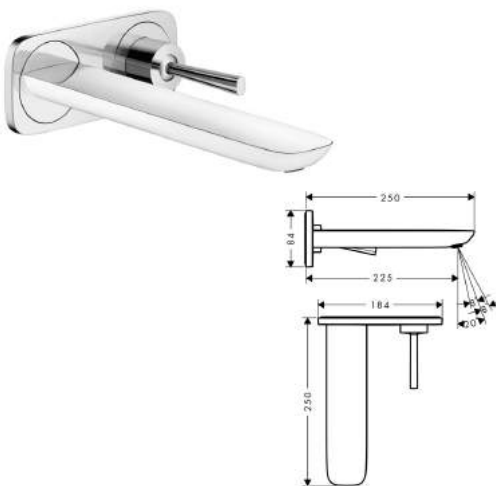

Single Lever Basin Mixer for concealed installation with spout 225 mm wall-mounted

- handle can be positioned on the right or left, depends on the basic set installation
- projection 225 mm
- laminar spray
- adjustable spray former
- joystick ceramic cartridge
- non-closing flush grated valve
- suitable for continuous flow water heaters
- connection dimension: DN15
- MWELS 1 tick & 2 ticks

Code No. 15085000
15085000E
15085400
15085400E

Colour pure chrome
white chrome

✓ Good
Water Consumption: 5.00 litres/min
Type of Product: Basin Taps and Mixers
Brand: Hansgrohe
Model: 15085
Reg no.: BST-2014/015597

✓✓ Very Good
Water Consumption: 2.90 litres/min
Type of Product: Basin Taps and Mixers
Brand: Hansgrohe
Model: 15085E
Reg no.: BST-2014/015598