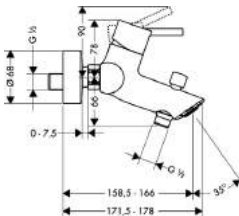

Single Lever Bath Mixer for exposed installation

- projection 158,5 mm - 166 mm
- connection type: s-shaped connections
- centre distance: 150 mm ± 12 mm
- normal spray
- ceramic cartridge
- temperature limitation adjustable
- with automatic resetting
- non-return valve
- with silencer
- suitable for continuous flow water heaters
- connection dimension: DN15
- MWELS 1 tick