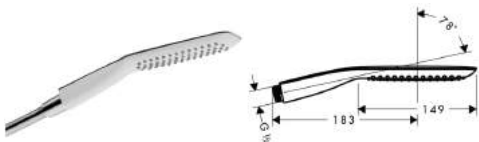

PuraVida 120 Air 1jet baton hand shower

- hand shower with 2-shell construction
- shower head size: 150 mm
- spray type: RainAir
- with internal water conduction
- rinseable dirt filter
- connection thread G 1/2
- connection dimension: DN15
- suitable for continuous flow water heaters
- VWELS 1 tick & 2 ticks

Code No. 28558000
28558000E
28558400
28558400E
Colour pure chrome
white chrome

✓ Good
Water Consumption: 7.00 litres/min
Type of Product: Showerheads
Brand: Hansgrohe
Model: PuraVida 120 1 jet Hand Shower 28558
Reg no.: 02/2012/114612

✓✓ Very Good
Water Consumption: 7.00 litres/min
Type of Product: Showerheads
Brand: Hansgrohe
Model: PuraVida 120 28558E
Reg no.: 02/2014/120490