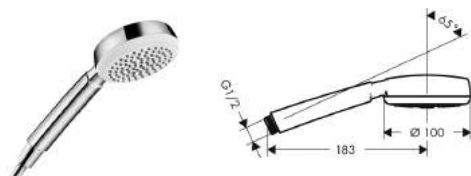

Crometta 100 1jet hand shower

- shower head size: 100mm
- spray type: Rain
- with internal water conduction
- rinseable dirt filter
- connection thread G 1/2
- connection dimension: DN15
- suitable for continuous flow water heaters
- VWELS 1 tick, 2 ticks & 3 ticks

Code No. 26825400
26825400E
26825400L

Colour chrome

✓ Good
Water Consumption: 7.30 litres/min
Type of Product: Showerheads
Brand: Hansgrohe
Model: Crometta 26825
Serial no.: 02/2015/123798

✓✓ Very Good
Water Consumption: 5.50 litres/min
Type of Product: Showerheads
Brand: Hansgrohe
Model: Crometta 26825E
Serial no.: 02/2015/123799

✓✓✓ Excellent
Water Consumption: 4.70 litres/min
Type of Product: Showerheads
Brand: Hansgrohe
Model: Crometta 26825L
Serial no.: 02/2015/123800