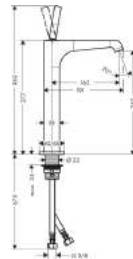

**Single lever basin mixer 250
without pull-rod for washbowls**

- ComfortZone 250
- projection 163 mm
- laminar spray
- joystick ceramic cartridge
- temperature limitation not adjustable
- non-closing flush grated valve
- suitable for continuous flow water heaters
- connection dimension: DN15
- MWELS 1 tick & 2 ticks

Code No. 36104000
36104000E
Colour chrome