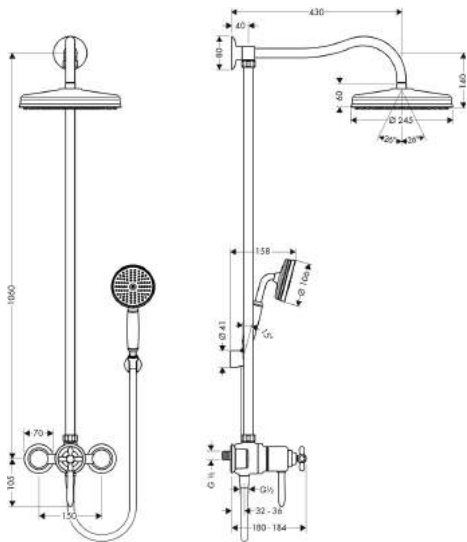

Shower

Showerpipe with thermostatic mixer and 1jet overhead shower

- overhead shower Axor Carlton
- shower head size: 240 mm
- overhead shower angle adjustable
- spray type: Rain
- operating pressure: min. 2 bar / max. 10 bar
- fully chrome-plated spray disc
- shower arm length: 430 mm
- thermostat Axor Carlton
- safety lock at 38 °C
- adjustable hot water limitation
- outlets controlled via turning handle
- installation type: exposed installation
- connection dimension DN15
- connection thread G 1/2
- centre distance 150 mm ± 12 mm
- hand shower wall support

consisting of:

- Axor Carlton 240 1jet plate overhead shower (no.28474XXX)
- 1jet hand shower (no.16320XXX)
- Isiflex shower hose 1.60 m (no.28276XXX)
- Porter'C shower holder (no.27521000)
- MWELS 1 tick

Code No. 17670000
17670090
Colour alpine white
chrome

✓ Good
Water Consumption: 7.40 litres/min
Type of Product: Shower Taps and Mixers
Brand: Axor
Model: Carlton 17670
Reg no.: SHT-2015/017885