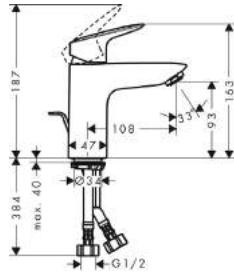

Single lever basin mixer 100 with pop-up waste set

- ComfortZone 100
- projection 108 mm
- normal spray
- ceramic cartridge
- temperature limitation adjustable
- pop-up waste set G 1 1/4
- suitable for continuous flow water heaters
- connection dimension: DN15
- MWELS 1 tick, 2 ticks & 3 ticks

Code No. 71100009
71100019
71100029
Colour chrome

✓ Good
Water Consumption: 5.10 litres/min
Type of Product: Basin Taps and Mixers
Brand: Hansgrohe
Model: 71100009
Reg no.: BST-2014/014475

✓✓ Very Good
Water Consumption: 3.20 litres/min
Type of Product: Basin Taps and Mixers
Brand: Hansgrohe
Model: 71100019
Reg no.: BST-2014/014476

✓✓✓ Excellent
Water Consumption: 1.60 litres/min
Type of Product: Basin Taps and Mixers
Brand: Hansgrohe
Model: 71100029
Reg no.: BST-2014/015055