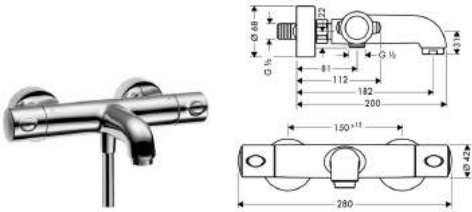

Bath

Ecostat 1001 SL Thermostatic Bath Mixer for exposed installation

- projection 200 mm
- 2 outlets
- thermostat cartridge, shut-off/diverter valve
- safety lock at 38°C
- temperature limitation adjustable
- operating pressure: min. 1 bar / max. 10 bar
- spray type: normal spray
- non-return valve
- with silencer
- dirt filter included
- centre distance: 150 mm ± 12 mm
- connection dimension: DN15
- connection type: s-shaped connections
- MWELS 1 tick

Code No. 13241000
13241800
Colour chrome
stainless steel-optic

✓ Good
Water Consumption: 7.56 litres/min
Type of Product: Shower Taps and Mixers
Brand: Hansgrohe
Model: Ecostat 1001SL Thermostatic Bath Mixer 13241
Reg no.: SHT-2009/002908