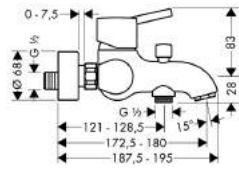

Bath

Single Lever Bath Mixer for exposed installation

- projection 172.5 mm - 180 mm
- connection type: s-shaped connections
- centre distance: 150 mm ± 12 mm
- normal spray
- ceramic cartridge
- temperature limitation adjustable
- with automatic resetting
- non-return valve
- with silencer
- suitable for continuous flow water heaters
- connection dimension: DN15
- MWELS 1 tick

Code No. 32420000

Colour chrome