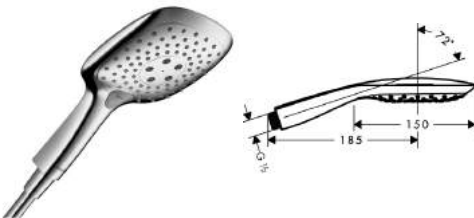

Code No. 26530000
26530400
26530000E
26530400E

Colour chrome
white chrome

✓ Good
Water Consumption: 7.50 litres/min
Type of Product: Showerheads
Brand: Hansgrohe
Model: 26530
Reg no.: 02/2013/118410

✓✓ Very Good
Water Consumption: 6.20 litres/min
Type of Product: Showerheads
Brand: Hansgrohe
Model: 26530E
Reg no.: 02/2013/118411