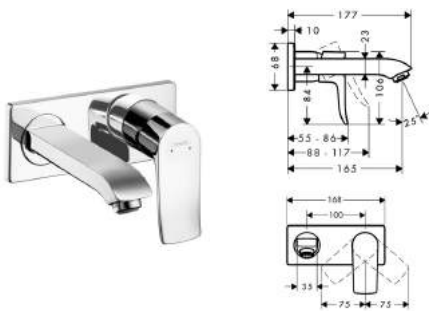

Single Lever Basin Mixer for concealed installation with spout 165mm wall-mounted

- handle can be positioned on the right or left, depends on the basic set installation
- projection 165 mm
- normal spray
- variable positioning of the mixer system, can be left or right of the spout
- ceramic cartridge
- temperature limitation adjustable
- non-closing flush grated valve
- connection dimension: DN15
- MWELS 1 tick, 2 ticks & 3 ticks

Code No. 31085000
31085000E
31085000L
Colour chrome

✓ Good
Water Consumption: 5.10 litres/min
Type of Product: Basin Taps and Mixers
Brand: Hansgrohe
Model: Metris 31085
Reg no.: BST-2014/014519

✓✓ Very Good
Water Consumption: 3.20 litres/min
Type of Product: Basin Taps and Mixers
Brand: Hansgrohe
Model: Metris 31085E
Reg no.: BST-2014/014520

✓✓✓ Excellent
Water Consumption: 1.70 litres/min
Type of Product: Basin Taps and Mixers
Brand: Hansgrohe
Model: Metris 31085L
Reg no.: BST-2014/014602