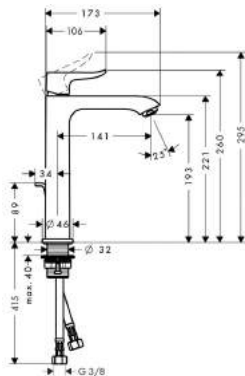

Single Lever Basin Mixer 200 with pop-up waste set

- ComfortZone 200
- projection 141 mm
- normal spray
- ceramic cartridge
- temperature limitation adjustable
- pop-up waste set G 1¹/₄
- suitable for continuous flow water heaters
- connection dimension: DN15
- MWELS 1 tick & 3 ticks

Code No. 31183000
31183000L

Colour chrome

✓ Good

Water Consumption: 5.50 litres/min

Type of Product: Basin Taps and Mixers

Brand: Hansgrohe

Model: Metris Single Lever Basin Mixer 200mm 31183

Reg no.: BST-2011/008251

✓✓✓ Excellent

Water Consumption: 1.80 litres/min

Type of Product: Basin Taps and Mixers

Brand: Hansgrohe

Model: Metris 31183L

Reg no.: BST-2015/018167