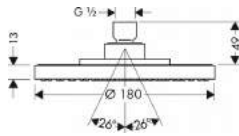

Overhead Shower

Axor Starck 180 1jet plate overhead shower

- shower head size: 180 mm
- spray type: RainAir
- fully chrome-plated spray disc
- material spray disc: metal
- installation type: ceiling or wall
- connecting thread G 1/2
- connection dimension: DN15
- suitable for continuous flow water heaters with an output of 18kW
- VWELS 1 tick & 2 ticks

Code No. 28484000
28484000E
Colour chrome