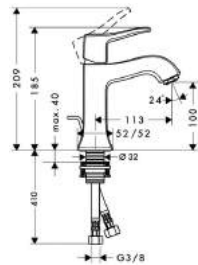

Single Lever Basin Mixer 100 with pop-up waste set

- ComfortZone 100
- projection 113 mm
- normal spray
- ceramic cartridge
- temperature limitation adjustable
- pop-up waste set G 1 1/4
- suitable for continuous flow water heaters
- connection dimension: DN15
- MWELS 1 tick

Code No. 31075000
31075820

Colour chrome
brushed nickel

✓ Good
Water Consumption: 4.30 litres/min
Type of Product: Basin Taps and Mixers
Brand: Hansgrohe
Model: Metris Classic Single Lever Basin Mixer 31075
Reg no.: BST-2009/003753