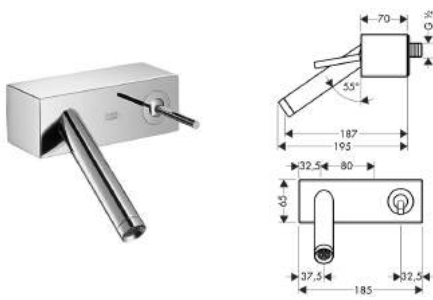

Basin

Single Lever Basin Mixer wall-mounted with spout 187 mm

- projection 187 mm
- centre distance: 80 mm ± 16 mm
- joystick ceramic cartridge
- temperature limitation not adjustable
- non-closing flush grated valve
- suitable for continuous flow water heaters
- connection dimension: DN15
- MWELS 1 tick & 2 ticks

Code No. 10074000
10074000E
Colour chrome

✓ Good
Water Consumption: 5.20 litres/min
Type of Product: Basin Taps and Mixers
Brand: Axor
Model: 10074
Registration No.: BST-2015/016957

✓✓ Very Good
Water Consumption: 3.50 litres/min
Type of Product: Basin Taps and Mixers
Brand: Axor
Model: 10074E
Registration No.: BST-2015/016955