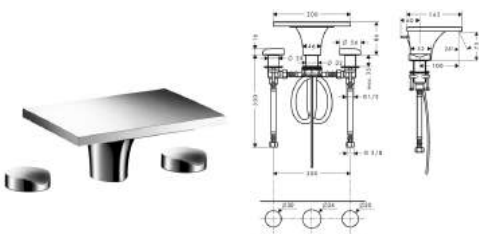

**3-hole Basin Mixer
with pop-up waste set**

- ComfortZone 80
- projection 100 mm
- wide flood jet
- ceramic valves hot/ cold 90°
- temperature limitation not adjustable
- pop-up waste set G 1/4
- suitable for continuous flow water heaters
- connection dimension: DN15
- MWELS 2 ticks & 3 ticks

Code No. 18013000E
18013000L
Colour chrome

✓✓ Very Good
Water Consumption: 3.30 litres/min
Type of Product: Basin Taps and Mixers
Brand: Axor
Model: 18013E
Reg no.: BST-2014/015812

✓✓✓ Excellent
Water Consumption: 1.70 litres/min
Type of Product: Basin Taps and Mixers
Brand: Axor
Model: 18013L
Reg no.: BST-2014/015813