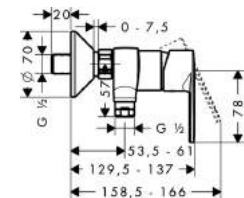

Shower

Single Lever Shower Mixer for exposed installation

- 1 outlet
- connection type: s-shaped connections
- centre distance: 150 mm ± 12 mm
- operating pressure: min. 1 bar / max. 10 bar
- ceramic cartridge
- temperature limitation adjustable
- non-return valve
- with silencer
- hose connection DN15
- connection dimension: DN15
- MWELS 1 tick, 2 ticks & 3 ticks

Code No. 31662000
31662000E
31662000L

Colour chrome