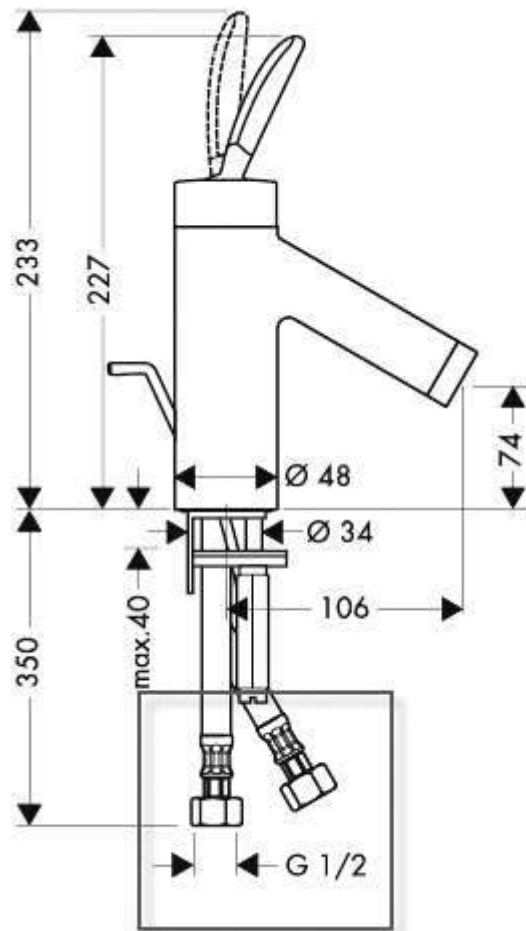

MWELS compliant basin mixers with 1/2" connection nuts

For the more popular series of Hansgrohe and Axor basin mixers, they are now available with distinct - 009 article numbers, versions that are compliant to PUB MWELS 1-tick specification. This version is also delivered with hexagon connection nuts that are more installation friendly. This not only saves time but also costs as it makes installation of the fittings easier. It also contributes towards the BCA Greenmark, which is a green building rating system to evaluate a building for its environmental impact and performance.

Depending on the product, customized versions that comply to PUB 2-ticks or 3-ticks specification may be available on request.