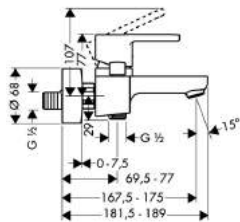

Bath

Single Lever Bath Mixer DN15 for exposed fitting

- ceramic cartridge
- Boltic lever lock
- non-return valve
- adjustable temperature restriction
- QuickClean aerator
- button with stop/diverter valve to revert from shower to bath filler
- centre distance 150 ± 12 mm, S-shaped connections with noise reduction,
- MWELS 1 tick

Code No. 14461000
14461880

Colour chrome
satin chrome

✓ Good

Water Consumption: 7.25 litres/min
Type of Product: Shower Taps and Mixers
Brand: Hansgrohe
Model: Metropol S exposed bath mixer
Reg no.: SHT-2009/001544