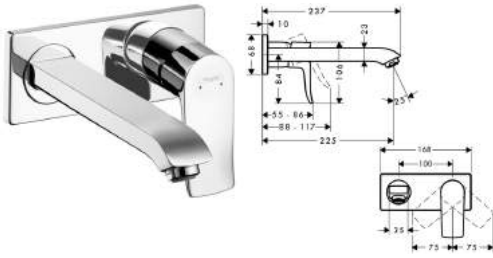

Basin

Single Lever Basin Mixer for concealed installation with spout 225 mm wall-mounted

- handle can be positioned on the right or left, depends on the basic set installation
- projection 225mm
- normal spray
- variable positioning of the mixer system, can be left or right of the spout
- ceramic cartridge
- temperature limitation adjustable
- non-closing flush grated valve
- connection dimension: DN15
- MWELS 1 tick, 2 ticks & 3 ticks

Code No. 31086000
31086000E
31086000L

Colour chrome

✓ Good
Water Consumption: 5.40 litres/min
Type of Product: Basin Taps and Mixers
Brand: Hansgrohe
Model: 31086
Reg no.: BST-2014/014481

✓✓ Very Good
Water Consumption: 2.80 litres/min
Type of Product: Basin Taps and Mixers
Brand: Hansgrohe
Model: 31086E
Reg no.: BST-2014/014482

✓✓✓ Excellent
Water Consumption: 1.60 litres/min
Type of Product: Basin Taps and Mixers
Brand: Hansgrohe
Model: Metris 31086L
Reg no.: BST-2014/015050