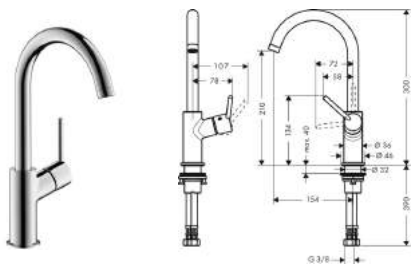

Basin

Single Lever Basin Mixer 210 with push-open waste set and fixed spout

- ComfortZone 210
- projection 154 mm
- normal spray
- ceramic cartridge
- temperature limitation adjustable
- with push-open waste set and fixed spout
- suitable for continuous flow water heaters
- swivel range 120°
- connection dimension: DN15
- MWELS 1 tick & 2 ticks

Code No. 32080000
32080000E
Colour chrome

✓ Good
Water Consumption: 4.80 litres/min
Type of Product: Basin Taps and Mixers
Brand: Hansgrohe
Model: Talis S2 Basin Mixer 210
32080
Registration No.: BST-2015/016745

✓✓ Very Good
Water Consumption: 3.20 litres/min
Type of Product: Basin Taps and Mixers
Brand: Hansgrohe
Model: Talis S2 Basin Mixer 210
32080E
Registration No.: BST-2015/016746