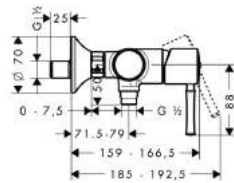

Shower

Single Lever Shower Mixer for exposed installation

- 1 outlet
- connection type: s-shaped connections
- centre distance: 150 mm ± 12 mm
- operating pressure: min. 1 bar / max. 10 bar
- ceramic cartridge
- temperature limitation adjustable
- non-return valve
- with silencer
- hose connection DN15
- connection dimension: DN15
- MWELS 1 tick

Code No. 14161000
14161820
Colour chrome
brushed nickel