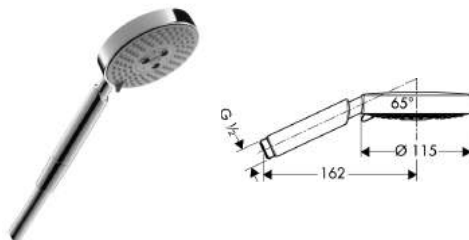

Raindance S 120 Air 3jet Hand Shower

- shower head size: 115mm
- spray type adjustment by turning spray disc
- spray type: RainAir, WhirlAir, BalanceAir
- rinseable dirt filter
- connecting thread G 1/2
- connection dimension: DN15
- suitable for continuous flow water heaters
- VWELS 1 tick & 2 ticks

Code No. 28514000
28514000E
Colour chrome

✓ Good
Water Consumption: 8.40 litres/min
Type of Product: Showerheads
Brand: Hansgrohe
Model: Raindance S 28514000
Reg no.: 02/2014/119650

✓✓ Very Good
Water Consumption: 6.80 litres/min
Type of Product: Showerheads
Brand: Hansgrohe
Model: Raindance S120 Air 3 Jet Hand Shower 28514E
Reg no.: 02/2012/114627