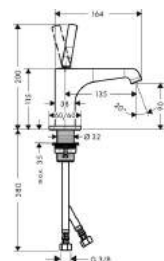

Single lever basin mixer 90 without pull-rod for hand washbasins

- ComfortZone 90
- projection 135 mm
- laminar spray
- joystick ceramic cartridge
- temperature limitation not adjustable
- non-closing flush grated valve
- suitable for continuous flow water heaters
- connection dimension: DN15
- MWELS 1 tick & 2 ticks

Code No. 36102000
36102000E
Colour chrome