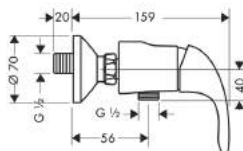

Shower

Single Lever Shower Mixer for exposed installation

- 1 outlet
- connection type: s-shaped connections
- centre distance: 150 mm ± 12 mm
- ceramic cartridge
- temperature limitation adjustable
- non-return valve
- with silencer
- hose connection DN15
- connection dimension: DN15
- MWELS 1 tick, 2 ticks & 3 ticks

Code No. 31760000
31760000E
31760000L
Colour chrome