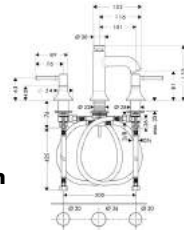

3-hole basin mixer with pop-up waste set

- normal spray
- ceramic valves hot/cold 90°
- pop-up waste set G 1 1/4
- suitable for continuous flow water heaters
- connection dimension: DN15
- MWELS 1 tick

Code No. 14113000
14113820
14113000E
14113820E

Colour chrome
brushed nickel