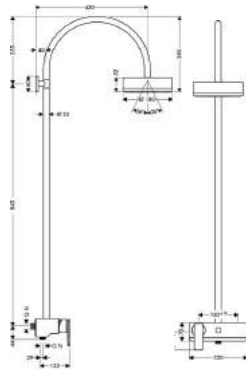

Showerpipe

Showerpipe with single lever mixer and 1jet overhead shower

- overhead shower Axor Citterio
- shower head size: 180 mm
- overhead shower angle adjustable
- spray type: Rain
- operating pressure: min. 1 bar / max. 10 bar
- fully chrome-plated spray disc
- shower arm length: 420 mm
- installation type: exposed installation
- connection dimension DN15
- connection thread G 1/2
- centre distance 150 mm ± 16 mm
- ceramic cartridge
- temperature limitation adjustable
- MWELS 1 tick

Code No. 39620009

Colour chrome

✓ Good
Water Consumption: 8.10 litres/min
Type of Product: Shower Taps and Mixers
Brand: Axor
Model: Citterio Showerpipe 39620009
Reg no.: SHT-2010/005913