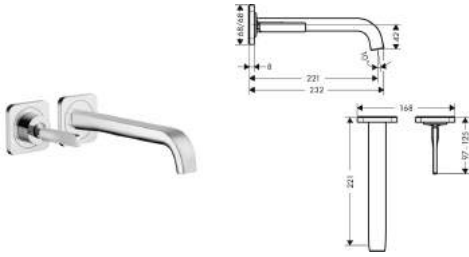

Basin

Single lever basin mixer for concealed installation with escutcheons wall-mounted

- handle can be positioned on the right or left, depends on the basic set installation
- projection 220 mm
- laminar spray
- joystick ceramic cartridge
- temperature limitation not adjustable
- scope of supply: escutcheons, spout, handle, sleeve
- non-closing flush grated valve
- suitable for continuous flow water heaters
- MWELS 1 tick & 2 ticks

Code No. 36106000
36106000E
Colour chrome

✓ Good
Water Consumption: 4.40 litres/min
Type of Product: Basin Taps and Mixers
Brand: Axor
Model: Citterio E 36106
Registration No.: BST-2015/017626

✓✓ Very Good
Water Consumption: 2.50 litres/min
Type of Product: Basin Taps and Mixers
Brand: Axor
Model: Citterio E 36106E
Registration No.: BST-2015/017627