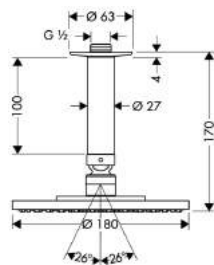

Raindance S 180 1jet overhead shower with ceiling connector 100 mm

- shower head size: 180 mm
- spray type: Rain
- fully chrome-plated spray disc
- material spray disc: metal
- ceiling connection length: 100 mm
- installation type: ceiling
- connecting thread G 1/2
- connection dimension: DN15
- VWELS 2 ticks

Code No. 27472000E

Colour chrome

✓✓ Very Good

Water Consumption: 7.00 litres/min

Type of Product: Showerheads

Brand: Hansgrohe

Model: Raindance 27472

Reg no.: 02/2014/120492