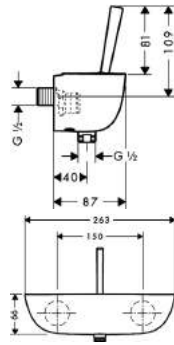

Shower

Single Lever Shower Mixer for exposed installation

- 1 outlet
- connection type: s-shaped connections
- centre distance: 150 mm $\pm$ 12 mm
- operating pressure:
  min. 1 bar / max. 10 bar
- joystick ceramic cartridge
- non-return valve
- with silencer
- hose connection DN15
- connection dimension: DN15
- MWELS 1 tick

Code No. 15672000
15672400

Colour pure chrome
white chrome

✓ Good

Water Consumption: 7.50 litres/min

Type of Product: Basin Taps and Mixers

Brand: Hansgrohe

Model: PuraVida Exposed Shower Mixer 15672

Reg no.: SHT-2010/004539