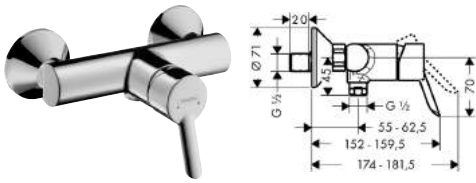

Shower

Single Lever Shower Mixer DN15 for exposed fitting

- ceramic cartridge
- Boltic lever lock
- adjustable temperature regulation
- non-return valve
- centre distance 150± 12mm
- S-shaped connections with noise reduction
- MWELS 1 tick & 2 ticks

Code No. 31762000
31762000E
Colour chrome

✓ Good
Water Consumption: 7.41 litres/min
Type of Product: Shower Taps and Mixers
Brand: Hansgrohe
Model: Focus S exposed shower mixer
Reg no.: SHT-2009/001550

✓✓ Very Good
Water Consumption: 6.70 litres/min
Type of Product: Shower Taps and Mixers
Brand: Hansgrohe
Model: 31762E
Reg no.: SHT-2015/017782