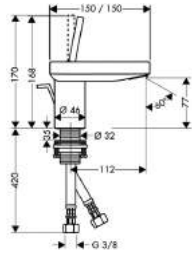

Basin

Single Lever Basin Mixer 80 with pop-up waste set

- ComfortZone 80
- projection 112 mm
- wide flood jet
- adjustable spray former
- joystick ceramic cartridge
- temperature limitation not adjustable
- pop-up waste set G 1 1/4
- suitable for continuous flow water heaters
- connection dimension: DN15
- MWELS 1 tick, 2 ticks & 3 ticks

Code No. 10070000
10070000E
10070000L
Colour chrome