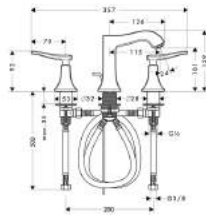

Basin

3-hole basin mixer with pop-up waste set

- ComfortZone 100
- projection 115 mm
- normal spray
- ceramic valves hot/ cold 90°
- temperature limitation adjustable
- pop-up waste set G 1 1/4
- suitable for continuous flow water heaters
- connection dimension: DN15
- MWELS 1 tick, 2 ticks & 3 ticks

Code No. 31073000
31073000E
31073000L

Colour chrome
brushed nickel