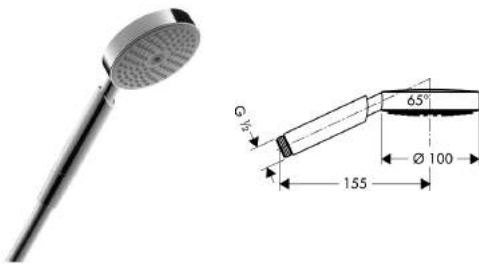

Raindance S 100 Air 1jet Hand Shower

- shower head size: 110 mm
- spray type: RainAir
- rinseable dirt filter
- connection thread G 1/2
- connection dimension: DN15
- suitable for continuous flow water heaters
- VWELS 1 tick & 2 ticks

Code No. 28509000
28509000E
Colour chrome

✓ Good
Water Consumption: 8.70 litres/min
Type of Product: Showerheads
Brand: Hansgrohe
Model: Raindance S 28509000
Serial no.: 02/2014/119649

✓✓ Very Good
Water Consumption: 6.70 litres/min
Type of Product: Showerheads
Brand: Hansgrohe
Model: Raindance S100 Air 1 Jet Hand Shower 28509E
Reg no.: 02/2012/114625