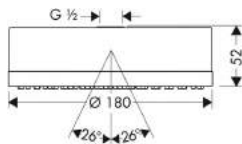

Citterio Overhead Shower

Axor Citterio 180 1jet overhead shower

- shower head size: 180 mm
- spray type: Rain
- fully chrome-plated spray disc
- material spray disc: metal
- installation type: ceiling or wall
- connecting thread G 1/2
- connection dimension: DN15
- VWELS 1 tick & 2 ticks

Code No. 28489000
28489000E
Colour chrome