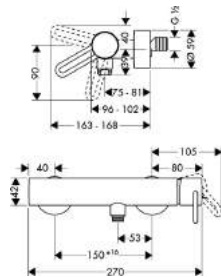

Shower

Single lever shower mixer for exposed installation

- 1 outlet
- connection type: s-shaped connections
- centre distance: 150 mm ± 16 mm
- operating pressure: min. 1 bar / max. 10 bar
- ceramic cartridge
- temperature limitation adjustable
- non-return valve
- with silencer
- suitable for continuous flow water heaters
- hose connection DN15
- connection dimension: DN15
- MWELS 1 tick

Code No. 38620000

Colour chrome

✓ Good

Water Consumption: 7.20 litres/min

Type of Product: Shower Taps and Mixers

Brand: Axor

Model: Uno 2 Single Lever Exposed Shower Mixer 38620

Reg no.: SHT-2009/003431