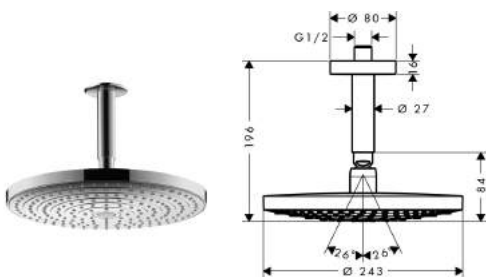

Raindance Select S 240 2jet overhead shower with ceiling connector 100 mm

- shower head size: 240mm
- spray type: RainAir, Rain
- spray type alternation: Select button on overhead shower
- spray disc surface in two variants: chrome or white
- material spray disc: metal
- spray disc removeable for cleaning
- brass ceiling connector
- ceiling connection length: 100 mm
- installation type: ceiling
- connection thread G 1/2
- connection dimension: DN15
- VWELS 1 tick

Code No. 26467000

Colour chrome

✓ Good

Water Consumption: 8.20 litres/min

Type of Product: Showerheads

Brand: Hansgrohe

Model: Raindance select S240 2jet overhead shower 26467

Serial no.: 02/2015/124178