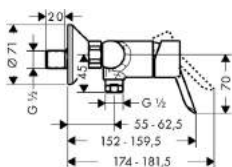

Shower

Single Lever Shower Mixer DN15 for exposed fitting

- ceramic cartridge
- Boltic lever lock
- adjustable temperature regulation
- non-return valve
- centre distance 150± 12mm
- S-shaped connections with noise reduction
- MWELS 1 tick

Code No. 31762009

Colour chrome