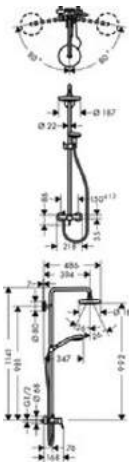

Shower

Croma Select S 180 2jet Showerpipe with Single Lever Mixer

- overhead shower Croma Select S 180 2jet
- shower head size: 180 mm
- overhead shower angle adjustable
- spray type: Rain, IntenseRain
- convenient diversion via Select button
- operating pressure:
  - min. 1.5 bar / max. 10 bar
- shower arm length: 400 mm
- swivelling shower arm
- height-adjustable hand shower holder
- scope of supply: wall bar spacer (grey)
- installation type: exposed installation
- connection dimension DN15
- connection thread G 1/2
- centre distance 150 mm ± 12 mm
- ceramic cartridge
- temperature limitation adjustable consisting of:
  - Isiflex shower hose 1.60 m (no.28276XXX)
  - Croma Select S 180 2jet overhead shower (no.26522XXX)
  - Croma Select S Multi hand shower (no.26800400)
- MWELS 1 tick & 2 ticks

Code No. 27255000
27255000E

Colour chrome

✓ Good
Water Consumption: 7.40 litres/min
Type of Product: Shower Taps and Mixers
Brand: Hansgrohe
Model: Croma Select 27255
Reg no.: SHT-2015/018056

✓✓ Very Good
Water Consumption: 5.20 litres/min
Type of Product: Shower Taps and Mixers
Brand: Hansgrohe
Model: Croma Select 27255E
Reg no.: SHT-2015/018057