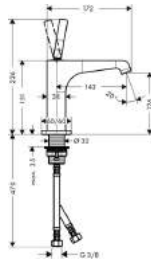

Single Lever Basin Mixer 125 without pull-rod

- ComfortZone 125
- projection 143 mm
- laminar spray
- joystick ceramic cartridge
- temperature limitation not adjustable
- without pull-rod
- suitable for continuous flow water heaters
- connection dimension: DN15
- MWELS 1 tick & 2 ticks

Code No. 36101000
36101000E
Colour chrome