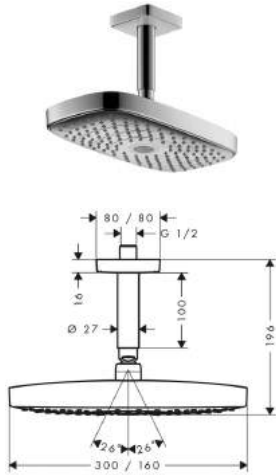

Overhead Shower

Raindance Select E 300 2jet overhead shower with ceiling connector 100 mm

- shower head size: 300 x 160 mm
- spray type: Rain, RainAir
- spray type alteration: Select button on overhead shower
- spray disc surface in two variants: chrome or white
- material spray disc: metal
- spray disc removeable for cleaning
- brass ceiling connector
- ceiling connection length: 100 mm
- installation type: ceiling
- connection thread G 1/2
- connection dimension: DN15
- VWELS 1 tick & 2 ticks

Code No. 27384000
27384000E
Colour chrome
white chrome

✓ Good
Water Consumption: 7.20 litres/min
Type of Product: Showerheads
Brand: Hansgrohe
Model: Raindance Select E300 2 Jet Overhead Shower 27384
Reg no.: 02/2013/116458

✓✓ Very Good
Water Consumption: 7.00 litres/min
Type of Product: Showerheads
Brand: Hansgrohe
Model: Raindance Select E300 2Jet Overhead Shower 27384E
Reg no.: 02/2013/116459