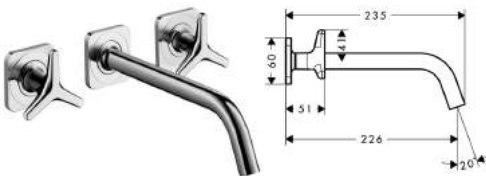

3-Hole Basin Mixer for concealed Installation with spout 226 mm, star handles and escutcheons wall-mounted

- projection 166 mm
- normal spray
- ceramic valves hot/cold 180°
- temperature limitation not adjustable
- non-closing flush grated valve
- with spout 226 mm
- suitable for continuous flow water heaters
- connection dimension: DN15
- MWELS 1 tick, 2 ticks & 3 ticks

Code No. 34217000
34217000E
34217000L
Colour chrome

✓ Good
Water Consumption: 5.70 litres/min
Type of Product: Basin Taps and Mixers
Brand: Axor
Model: 34217
Reg no.: BST-2014/015814

✓✓ Very Good
Water Consumption: 3.00 litres/min
Type of Product: Basin Taps and Mixers
Brand: Axor
Model: 34217E
Reg no.: BST-2014/015815

✓✓✓ Excellent
Water Consumption: 1.60 litres/min
Type of Product: Basin Taps and Mixers
Brand: Axor
Model: 34217L
Reg no.: BST-2014/015816