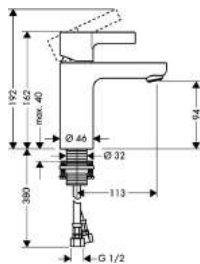

Basin

Single lever basin mixer with pop-up waste set

- ComfortZone 100
- projection 113 mm
- normal spray
- ceramic cartridge
- temperature limitation adjustable
- pop-up waste set G 1¹/₄
- suitable for continuous flow water heaters
- connection dimension: DN15
- MWELS 1 tick

Code No. 31060009

Colour chrome

✓ Good

Water Consumption: 4.50 litres/min

Type of Product: Basin Taps and Mixers

Brand: Hansgrohe

Model: Metris S Single Lever Basin Mixer 31060

Reg no.: BST-2010/004515