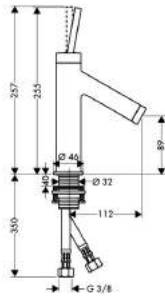

Basin

Single Lever Basin Mixer 90 without pull-rod

- ComfortZone 90
- projection 112 mm
- normal spray
- joystick ceramic cartridge
- temperature limitation not adjustable
- without pull-rod
- suitable for continuous flow water heaters
- connection dimension: DN15
- MWELS 1 tick