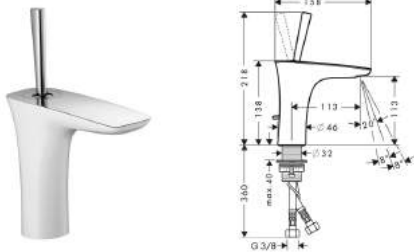

**Single lever basin mixer 110
with pop-up waste set**

- ComfortZone 110
- projection 113 mm
- laminar spray
- adjustable spray former
- joystick ceramic cartridge
- pop-up waste set G 1 1/4
- suitable for continuous flow water heaters
- connection dimension: DN15
- MWELS 2 ticks

Code No. 15074000E
15074400E
Colour pure chrome
white chrome

✓✓ Very Good
Water Consumption: 3.30 litres/min
Type of Product: Basin Taps and Mixers
Brand: Hansgrohe
Model: Pura Vida 15074E
Registration No.: BST-2015/017587