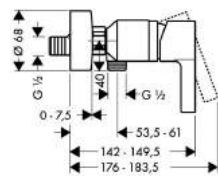

Shower

Single Lever Shower Mixer for exposed installation

- 1 outlet
- connection type: s-shaped connections
- centre distance: 150 mm ± 12 mm
- operating pressure: min. 1 bar / max. 10 bar
- ceramic cartridge
- temperature limitation adjustable
- non-return valve
- with silencer
- hose connection DN15
- connection dimension: DN15
- MWELS 1 tick, 2 ticks & 3 ticks