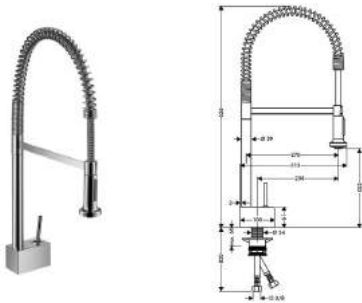

Code No. 10801000

Colour chrome

✓ Good

Water Consumption: 7.70 litres/min

Type of Product: Sink/Bib Taps and Mixers

Brand: Axor

Model: Starck Kitchen Mixer Puro Handle 10801

Reg no.: SKT/BT-2011/006942