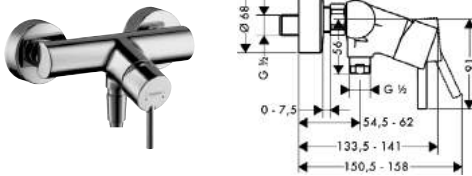

Single Lever Shower Mixer for exposed installation

- 1 outlet
- connection type: s-shaped connections
- centre distance: 150 mm $\pm$ 12 mm
- operating pressure:
  min. 1 bar / max. 10 bar
- ceramic cartridge
- temperature limitation adjustable
- non-return valve
- with silencer
- hose connection DN15
- connection dimension: DN15
- MWELS 1 tick

Code No. 32640000

Colour chrome

✓ Good
Water Consumption: 7.34 litres/min
Type of Product: Shower Taps and Mixers
Brand: Hansgrohe
Model: Talis S2 Exposed Shower Mixer
Reg no.: SHT-2009/001554