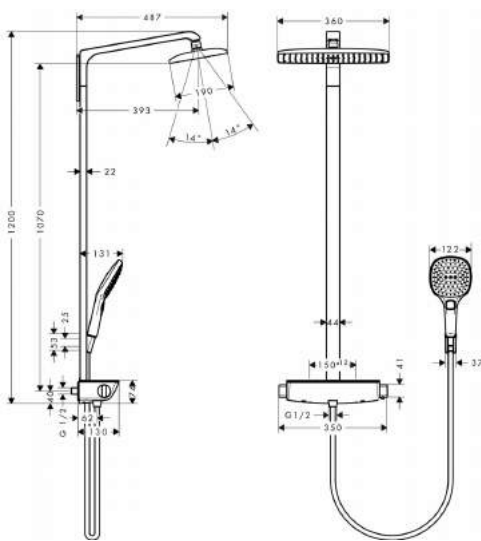

Shower

Code No. 27112000
27112400
Colour chrome
white chrome

Raindance Select E 360 1 jet Showerpipe

- overhead shower Raindance E 360 Air
- shower head size: 360 x 190 mm
- overhead shower angle adjustable
- spray type: RainAir
- operating pressure:
  min. 1.3 bar / max. 10 bar
- fully chrome-plated spray disc
- shower arm length: 380 mm
- thermostat Ecostat Select
- with spacious shelf
- shelf finish: chrome or white
- isolated water conduction
- safety lock at 40°C
- adjustable hot water limitation
- outlets controlled via turning handle
- installation type: exposed installation
- connection dimension DN15
- connection thread G 1/2
- centre distance 150 mm ± 12 mm
- scope of supply: wall bar spacer (grey)
- in case of installation on existing G 1/2 connections, adaptor no. 02026000 must be used

consisting of:

- Porter'S shower holder (no.28331XXX)
- Isiflex shower hose 1.60 m (no.28276XXX)
- Raindance Select E 120 3jet hand shower (no.26520XXX)
- MWELS 1 tick

✓ Good

Water Consumption: 7.80 litres/min

Type of Product: Shower Taps and Mixers

Brand: Hansgrohe

Model: Raindance Select 360 with Thermostatic 27112

Reg no.: SHT-2013/012169