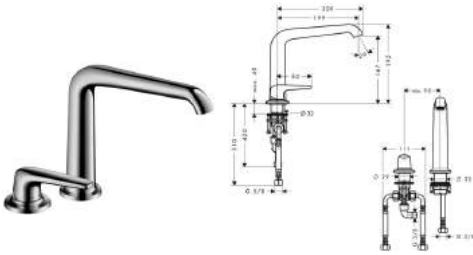

Basin

**2-Hole Basin Mixer 170
without pull-rod**

- ComfortZone 170
- projection 200mm
- laminar spray
- flexible arrangement of control unit and spout possible
- ceramic cartridge
- temperature limitation adjustable
- non-closing flush grated valve
- suitable for continuous flow water heaters
- connection dimension: DN15
- MWELS 1 tick

Code No. 19144000

Colour chrome

✓ Good

Water Consumption: 5.20 litres/min

Type of Product: Basin Taps and Mixers

Brand: Axor

Model: Bouroullec 2 Hole Basin Mixer 195mm

Reg no.: BST-2011/007386