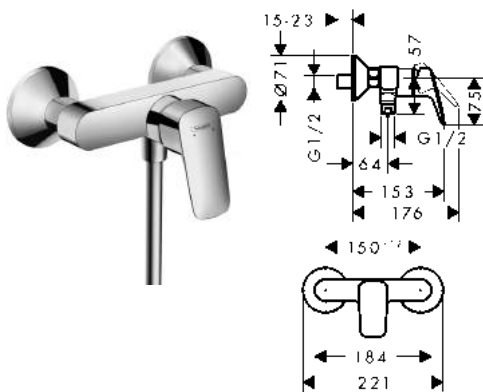

Shower

Single Lever Shower Mixer for exposed installation

- 1 outlet
- connection type: s-shaped connections
- centre distance: 150 mm ± 12 mm
- ceramic cartridge
- temperature limitation adjustable
- non-return valve
- with silencer
- hose connection DN15
- connection dimensions: DN15
- MWELS 2 ticks

Code No. 71600000E

Colour chrome

✓✓ Very Good
Water Consumption: 5.60 litres/min
Type of Product: Shower Taps and Mixers
Brand: Hansgrohe
Model: Logis Exposed Shower Mixer 71600E
Reg no.: SHT-2014/016656