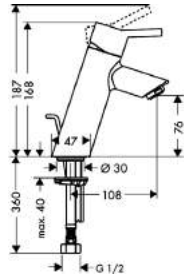

Basin

Single lever basin mixer 80 with pop-up waste set

- ComfortZone 80
- projection 108 mm
- normal spray
- ceramic cartridge
- temperature limitation adjustable
- pop-up waste set G 1¹/₄
- suitable for continuous flow water heaters
- connection dimension: DN15
- MWELS 1 tick

Code No. 32040009

Colour chrome

✓ Good

Water Consumption: 4.20 litres/min

Type of Product: Basin Taps and Mixers

Brand: Hansgrohe

Model: Talis 'S' 2

Reg no.: BST-2009/001681