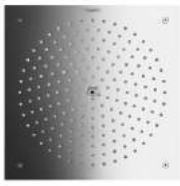

Overhead Shower

Raindance 260 x 260mm Air 1jet Overhead Shower

- shower head size: 240mm
- spray type: RainAir
- fully chrome-plated spray disc
- material spray disc: metal
- spray disc removeable for cleaning
- installation type: flush with the ceiling
- Raindance 260 x 260 mm Air 1jet overhead shower EcoSmart 9 l/min
- connecting thread G 1/2
- connection dimension: DN15
- VWELS 1 tick