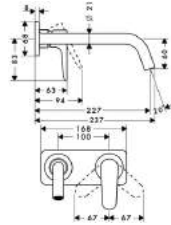

Single Lever Basin Mixer for concealed installation with spout 227 mm

- handle can be positioned on the right or left, depends on the basic set installation
- projection 167 mm
- normal spray
- ceramic cartridge
- temperature limitation adjustable
- non-closing flush grated valve
- with spout 227 mm
- suitable for continuous flow water heaters
- connection dimension: DN15
- MWELS 1 tick & 2 ticks

Code No. 34115000

34115000E

Colour chrome