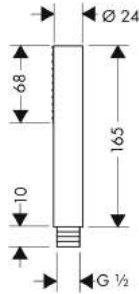

Hand Shower

Axor Starck 1jet baton hand shower

- spray type: Normal spray
- not suitable for rim-/ tile-mounted mixers
- metal cover
- rinseable dirt filter
- connection thread G 1/2
- connection dimension: DN15
- suitable for continuous flow water heaters
- VWELS 1 tick & 2 ticks

Code No. 10531000
10531000E
Colour chrome