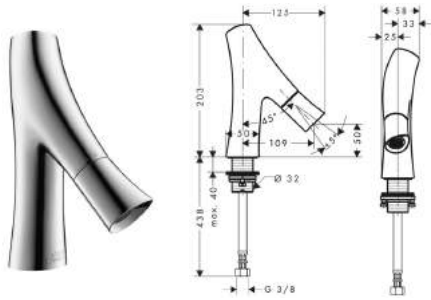

Basin

Pillar tap without waste set

- ComfortZone 50
- projection 109 mm
- shower spray
- adjustable spray former
- ceramic valve for volume control
- for cold water connection
- with isolated water conduction
- without waste set
- suitable for continuous flow water heaters
- connection dimension: DN15
- MWELS 1 tick

Code No. 12110000

Colour chrome

✓ Good

Water Consumption: 4.80 litres/min

Type of Product: Basin Taps and Mixers

Brand: Axor

Model: STARCK ORGANIC PILLAR TAP 12110 MONO

Reg no.: BST-2013/012397

✓ Good

Water Consumption: 5.00 litres/min

Type of Product: Basin Taps and Mixers

Brand: Axor

Model: STARCK ORGANIC PILLAR TAP 12110 SPRAY MODE

Reg no.: BST-2013/012398