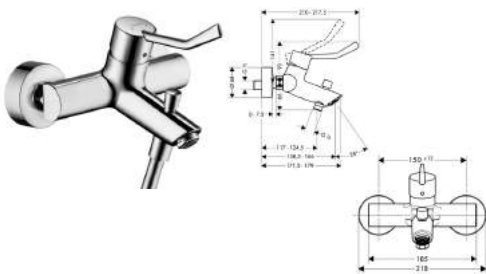

Bath

Single lever bath mixer for exposed installation with extra long handle

- projection 158.5 mm - 166 mm
- user-optimized length of the lever 116 mm
- connection type: s-shaped connections
- centre distance: 150 mm ± 12 mm
- ceramic cartridge
- temperature limitation adjustable
- with automatic resetting
- solid brass body, metal handle
- easy gripping surface through handle design
- non-return valve
- with silencer
- suitable for continuous flow water heaters
- connection dimension: DN15
- MWELS 1 tick & 2 ticks

Code No. 32441000
32441000E
Colour chrome

✓ Good
Water Consumption: 8.60 litres/min
Type of Product: Shower Taps and Mixers
Brand: Hansgrohe
Model: Talis Care Exposed Bath Mixer
32441
Reg no.: SHT-2014/016652

✓✓ Very Good
Water Consumption: 6.70 litres/min
Type of Product: Shower Taps and Mixers
Brand: Hansgrohe
Model: Talis Care Exposed Bath Mixer
32441E
Reg no.: SHT-2014/016653