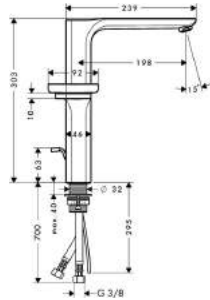

Single Lever Basin Mixer DN15 for wash bowls

- ceramic cartridge
- QuickClean anti-limescale system
- pop-up waste set 1 1/4"
- suitable for continuous flow water heaters
- with toothbrush tumbler and soap dish
- adjustable temperature restriction
- MWELS 1 tick

Code No. 11023000
Colour chrome

✓ Good
Water Consumption: 4.40 litres/min
Type of Product: Basin Taps and Mixers
Brand: Axor
Model: Urquiola Highriser Basin Mixer 11023
Reg no.: BST-2009/003267