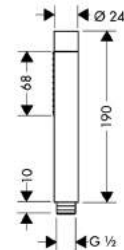

Axor Starck 2jet baton hand shower

- spray type adjustment by turning spray disc
- spray type: Normal spray, Soft spray
- not suitable for rim-/ tile-mounted mixers
- metal cover
- rinseable dirt filter
- connection thread G 1/2
- connection dimension: DN15
- suitable for continuous flow water heaters
- VWELS 1 tick & 2 ticks

Code No. 28532000
28532000E
Colour chrome