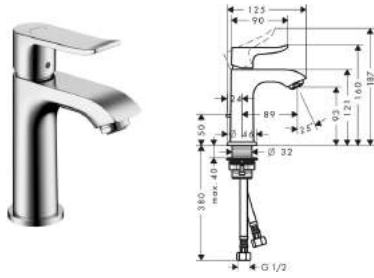

Basin

Single lever basin mixer 100 with pop-up waste set for hand washbasins

- ComfortZone 100
- projection 89 mm
- normal spray
- ceramic cartridge
- temperature limitation adjustable
- pop-up waste set G 1 1/4
- suitable for continuous flow water heaters
- connection dimension: DN15
- MWELS 2 ticks