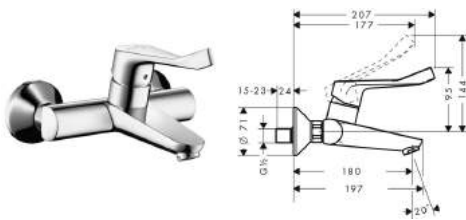

Basin

Single lever basin Mixer for exposed installation with extra long handle

- user-optimized length of the lever 121 mm
- easy gripping surface through handle design
- projection 180 mm
- laminar spray
- centre distance: 150 mm ± 12 mm
- ceramic cartridge
- temperature limitation adjustable
- smooth surfaces
- solid brass body, metal handle
- with noise reduction
- suitable for continuous flow water heaters
- connection dimension: DN15
- MWELS 1 tick, 2 ticks & 3 ticks