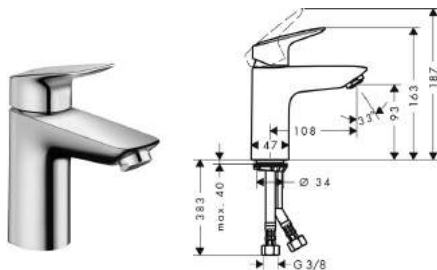

**Single lever basin mixer 100
without waste set**

- ComfortZone 100
- projection 108 mm
- normal spray
- ceramic cartridge
- temperature limitation adjustable
- without waste set
- suitable for continuous flow water heaters
- connection dimension: DN 15
- MWELS 1 tick, 2 ticks & 3 ticks

Code No. 71101000
71101000E
71101000L

Colour chrome

✓ Good
Water Consumption: 4.30 litres/min
Type of Product: Basin Taps and Mixers
Brand: Hansgrohe
Model: 71101
Reg no.: BST-2015/017735

✓✓ Very Good
Water Consumption: 2.20 litres/min
Type of Product: Basin Taps and Mixers
Brand: Hansgrohe
Model: 71101E
Reg no.: BST-2015/017736

✓✓✓ Excellent
Water Consumption: 1.70 litres/min
Type of Product: Basin Taps and Mixers
Brand: Hansgrohe
Model: Logis 71101L
Reg no.: BST-2015/017867