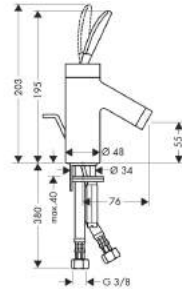

Classic single lever basin mixer 60 with pop-up waste set for hand washbasins

- ComfortZone 60
- projection 76 mm
- normal spray
- joystick ceramic cartridge
- temperature limitation not adjustable
- pop-up waste set G 1 1/4
- suitable for continuous flow water heaters
- connection dimension: DN15
- MWELS 1 tick & 2 ticks

Code No. 10015000

10015000E

Colour chrome

✓ Good

Water Consumption: 4.80 litres/min

Type of Product: Basin Taps and Mixers

Brand: Axor

Model: 10015

Reg no.: BST-2014/015906

✓✓ Very Good

Water Consumption: 2.90 litres/min

Type of Product: Basin Taps and Mixers

Brand: Axor

Model: 10015E

Reg no.: BST-2014/015907