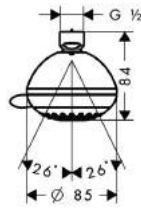

Overhead Shower

**Crometta 85 Multi
Overhead Shower**

- shower head size: 85mm
- spray type: normal spray, Mono, massage spray
- spray type alternation: adjustment with shift on overhead shower
- grey spray disc
- material spray disc: plastic
- installation type: ceiling or wall
- connecting thread G 1/2
- connection dimensions: DN15
- VWELS 1 tick

Code No. 28425000

Colour chrome