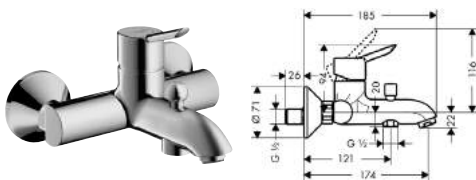

Bath

Single Lever Bath Mixer DN15 for exposed fitting

- ceramic cartridge, Boltic lever lock
- non-return valve
- adjustable temperature restriction
- QuickClean aerator
- button with stop/diverter valve to revert from shower to bath filler
- centre distance 150± 12mm
- S-shaped connections with noise reduction
- MWELS 1 tick

Code No. 31742000
Colour chrome

✓ Good
Water Consumption: 7.31 litres/min
Type of Product: Shower Taps and Mixers
Brand: Hansgrohe
Model: Focus S exposed bath mixer
Reg no.: SHT-2009/001551