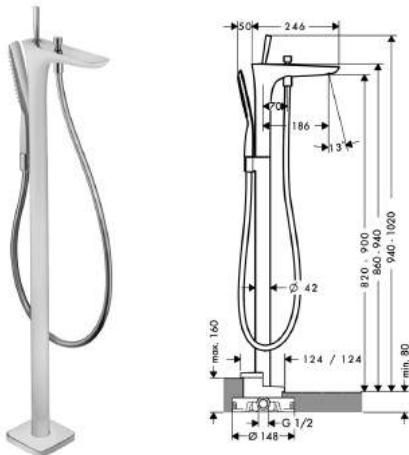

Single Lever Bath Mixer floor-standing

- projection 186 mm
- connection type: basic set
- normal and spray jet
- joystick ceramic cartridge
- temperature limitation not adjustable
- with automatic resetting
- non-return valve
- integrated shower support
- connection dimension: DN15
- MWELS 1 tick

Code No. 15473000
15473400

Colour pure chrome
white chrome

✓ Good
Water Consumption: 7.30 litres/min
Type of Product: Basin Taps and Mixers
Brand: Hansgrohe
Model: PuraVida Free Standing Bath Mixer 15473
Reg no.: SHT-2010/005552