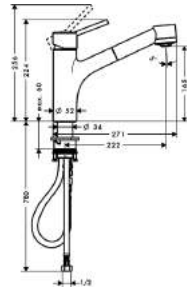

Talis S

Single Lever Kitchen Mixer with pull-out spray

- swivel range 150°
- normal and spray jet
- lockable shower spray, spray returns automatically through handle closing
- connection dimension: DN15
- ceramic cartridge
- connection type: G 3/8 connections
- integrated non-return valve
- suitable for continuous flow water heaters
- MWELS 2 ticks

Code No. 32841000E

Colour chrome

✓✓ Very Good
Water Consumption: 4.10 litres/min
Type of Product: Sink/Bib Taps and Mixers
Brand: Hansgrohe
Model: Talis S Kitchen Mixer With Pull Out 32841E
Reg no.: SKT/BT-2010/004528