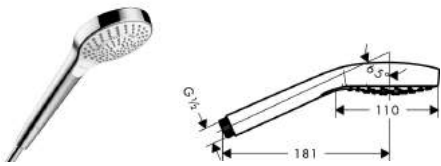

Hand Shower

Croma Select S Multi hand shower

- shower head size: 110 mm
- convenient diversion via Select button
- spray type: SoftRain, IntenseRain, Massage spray
- with internal water conduction
- rinseable dirt filter
- connection thread G 1/2
- connection dimension: DN15
- suitable for continuous flow water heaters
- VWELS 1 tick & 2 ticks

Code No. 26800400
26800400E
Colour white chrome

✓ Good
Water Consumption: 8.30 litres/min
Type of Product: Showerheads
Brand: Hansgrohe
Model: Croma Select S multi
handshower 26800
Serial No.: 02/2015/124188

✓✓ Very Good
Water Consumption: 7.00 litres/min
Type of Product: Showerheads
Brand: Hansgrohe
Model: Croma Select S multi
handshower 26800E
Serial No.: 02/2015/124189