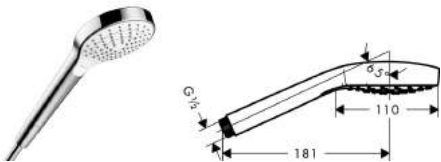

Croma Select S Vario hand shower

- shower head size: 110 mm
- convenient diversion via Select button
- spray type: Rain, IntenseRain, TurboRain
- with internal water conduction
- rinseable dirt filter
- connection thread G 1/2
- connection dimension: DN15
- suitable for continuous flow water heaters
- VWELS 1 tick & 2 ticks

Code No. 26802400
26802400E
Colour white chrome

✓ Good
Water Consumption: 8.40 litres/min
Type of Product: Showerheads
Brand: Hansgrohe
Model: Croma Select S Vario
handshower 26802
Serial No.: 02/2015/124185

✓✓ Very Good
Water Consumption: 6.80 litres/min
Type of Product: Showerheads
Brand: Hansgrohe
Model: Croma Select S Vario
handshower 26802E
Serial No.: 02/2015/124186