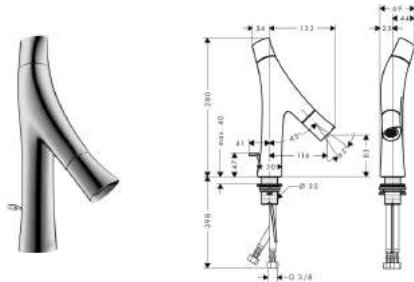

Basin

2-Handle Basin Mixer 80 with pop-up waste set

- ComfortZone 80
- projection 116 mm
- shower spray
- adjustable spray former
- ceramic cartridge for temperature control
- ceramic valve for volume control
- separation of temperature and volume control
- temperature limitation adjustable
- with isolated water conduction
- pop-up waste set G 1 1/4
- suitable for continuous flow water heaters
- connection dimension: DN15
- MWELS 1 tick

Code No. 12010000

Colour chrome

✓ Good

Water Consumption: 4.70 litres/min

Type of Product: Basin Taps and Mixers

Brand: Axor

Model: Starck Organic 12010000 (Booster Mode)

Reg no.: BST-2013/012403