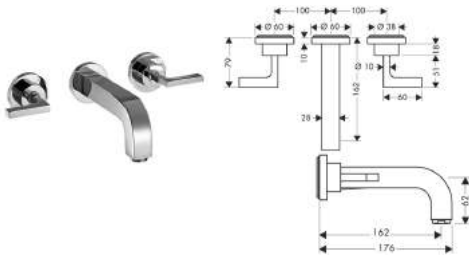

Basin

3-hole basin mixer for concealed installation with spout 162 mm, lever handles and escutcheons wall-mounted

- projection 162 mm
- normal spray
- ceramic valves hot/cold 90°
- temperature limitation not adjustable
- non-closing flush grated valve
- suitable for continuous flow water heaters
- connection dimension: DN15
- MWELS 1 tick, 2 ticks & 3 ticks

Code No. 39315000
39315000E
39315000L
Colour chrome

✓ Good
Water Consumption: 5.20 litres/min
Type of Product: Basin Taps and Mixers
Brand: Axor
Model: Citterio 39315
Registration No.: BST-2015/018487

✓✓ Very Good
Water Consumption: 3.10 litres/min
Type of Product: Basin Taps and Mixers
Brand: Axor
Model: Citterio 39315E
Registration No.: BST-2015/018488

✓✓✓ Excellent
Water Consumption: 1.60 litres/min
Type of Product: Basin Taps and Mixers
Brand: Axor
Model: Citterio 39315L
Registration No.: BST-2015/018493