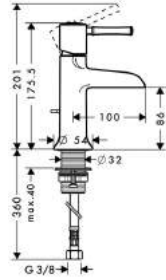

Basin

Single Lever Basin Mixer 'Natural' 90 with pop-up waste set

- ComfortZone 90
- projection 100 mm
- laminar spray
- ceramic cartridge
- temperature limitation adjustable
- pop-up waste set G 1¹/₄
- suitable for continuous flow water heaters
- connection dimension: DN15
- MWELS 1 tick

Code No. 14127000
14127820

Colour chrome
brushed nickel