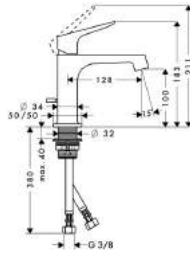

Basin

Single Lever Basin Mixer 100 with pop-up waste set

- ComfortZone 100
- projection 128 mm
- normal spray
- ceramic cartridge
- temperature limitation adjustable
- pop-up waste set G 1¹/₄
- suitable for continuous flow water heaters
- connection dimension: DN15
- MWELS 1 tick, 2 ticks & 3 ticks