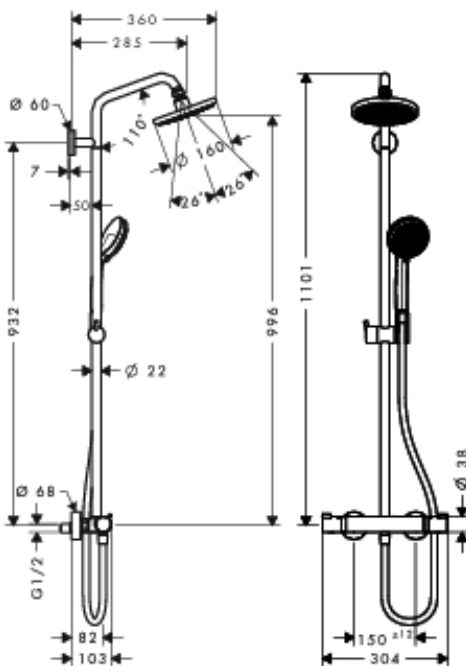

Shower

**Croma 160 1jet Showerpipe**

- overhead shower Croma 160
- shower head size: 160 mm
- overhead shower angle adjustable
- spray type: Rain
- operating pressure:
 - min. 1.5 bar / max. 10 bar
- shower arm length: 270 mm
- thermostat Ecostat Comfort
- safety lock at 40° C
- adjustable hot water limitation
- outlets controlled via turning handle
- installation type: exposed installation
- connection dimension DN15
- connection thread G 1/2
- centre distance 150 mm ± 12 mm
- height-adjustable hand shower holder
- scope of supply: wall bar spacer (grey) consisting of:
 - Croma 160 1jet overhead shower (no.27450000)
 - Croma 100 Vario hand shower (no.28535000)
 - Isiflex shower hose 1.60 m (no.28276XXX)
 - MWELS 1 tick