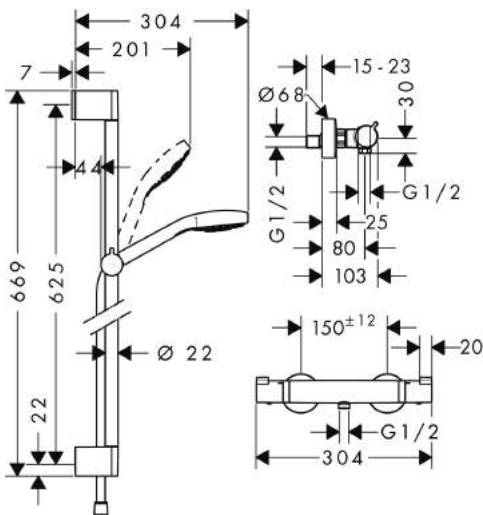

✓✓ Very Good

Water Consumption: 6.60 litres/min

Type of Product: Shower Taps and Mixers

Brand: Hansgrohe

Model: Pharo : 26870 (Lift 2 Panel)

Reg no.: SHT-2010/005477

Shower

**Croma Select S Vario Combi Set 0.90 m**