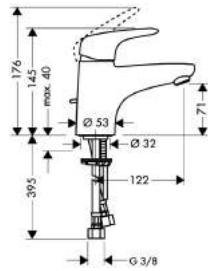

Basin

Single Lever Basin Mixer DN15

- ceramic cartridge
- Boltic lever lock
- adjustable temperature restriction
- QuickClean aerator
- pop-up waste set 1 1/4"
- suitable for continuous flow water heaters
- MWELS 1 tick

Code No. 31070000

Colour chrome

✓ Good

Water Consumption: 4.60 litres/min

Type of Product: Basin Taps and Mixers

Brand: Hansgrohe

Model: Metris E Single Lever Basin Mixer 31070

Reg no.: BST-2010/004640