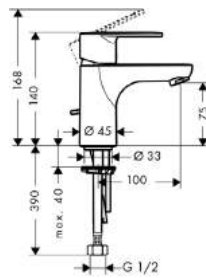

Basin

Single lever basin mixer with pop-up waste set

- ComfortZone 80
- projection 100 mm
- normal spray
- ceramic cartridge
- temperature limitation adjustable
- pop-up waste set G 1¹/₄
- suitable for continuous flow water heaters
- connection dimension: DN15
- MWELS 1 tick

Code No. 31612009

Colour chrome

✓ Good

Water Consumption: 4.20 litres/min

Type of Product: Basin Taps and Mixers

Brand: Hansgrohe

Model: Talis E2 Single Lever Basin Mixer 31612

Reg no.: BST-2009/003437