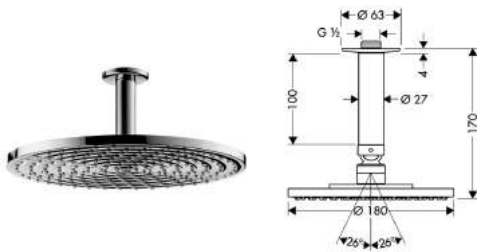

**Raindance S 240 Air 1jet
overhead shower
with ceiling connector 100 mm**

- shower head size: 240 mm
- spray type: RainAir
- fully chrome-plated spray disc
- material spray disc: metal
- ceiling connection length: 100 mm
- installation type: ceiling
- connecting thread G 1/2
- connection dimensions: DN15
- VWELS 1 tick & 2 ticks

Code No. 27477000
27477000E
Colour chrome

✓ Good
Water Consumption: 7.30 litres/min
Type of Product: Showerheads
Brand: Hansgrohe
Model: Raindance Air Overhead
Shower 240 27477
Reg no.: 02/2012/114607

✓✓ Very Good
Water Consumption: 6.20 litres/min
Type of Product: Showerheads
Brand: Hansgrohe
Model: Raindance 240 27477E
Reg no.: 02/2014/119845