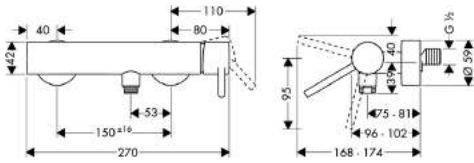

Shower

**Single Lever Shower Mixer
for exposed installation**

- 1 outlet
- connection type: s-shaped connections
- centre distance 150 ± 16mm
- operating pressure: min. 1 bar / max. 10 bar
- ceramic cartridge
- temperature limitation adjustable
- material: brass
- non-return valve
- with silencer
- suitable for continuous flow water heaters
- hose connection DN15
- connection dimension: DN15
- scope of supply: metal escutcheon
- MWELS 1 tick

Code No. 10611000

Colour chrome

✓ Good

Water Consumption: 7.50 litres/min

Type of Product: Shower Taps and Mixers

Brand: Axor

Model: Starck Single Lever Exposed Shower Mixer 10611

Reg no.: SHT-2009/003756