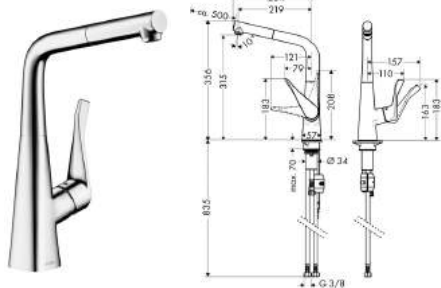

Single Lever Kitchen Mixer with pull-out spout

- ComfortZone 320
- swivel range 110° / 150°
- vertical handle position
- laminar spray
- MagFit magnetic shower support
- quick connect shower hose
- connection dimension: DN15
- ceramic cartridge
- connection type: G 3/8 connections
- integrated non-return valve
- suitable for continuous flow water heaters
- MWELS 1 tick, 2 ticks & 3 ticks

Code No. 14821000
14821800
14821000E
14821800E
14821000L
14821800L

Colour chrome
stainless steel optic

✓ **Good**
Water Consumption: 7.40 litres/min
Type of Product: Sink/Bib Taps and Mixers
Brand: Hansgrohe
Model: 14821
Reg no.: SKT/BT-2014/014371

✓✓ **Very Good**
Water Consumption: 4.70 litres/min
Type of Product: Sink/Bib Taps and Mixers
Brand: Hansgrohe
Model: 14821E
Reg no.: SKT/BT-2014/014372

✓✓✓ **Excellent**
Water Consumption: 2.90 litres/min
Type of Product: Sink/Bib Taps and Mixers
Brand: Hansgrohe
Model: 14821L
Reg no.: SKT/BT-2014/014373