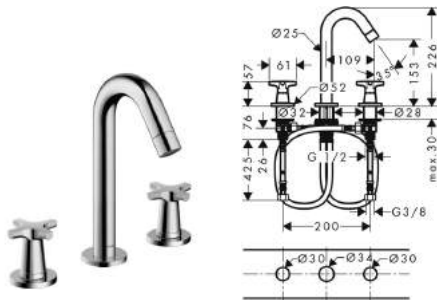

3-hole basin Mixer with pop-up waste set

- ComfortZone 150
- ceramic valves hot/ cold 90°
- scope of supply: basic and finish set
- pop-up waste set G 1 1/4
- suitable for continuous flow water heaters
- connection dimension: DN15
- MWELS 1 tick, 2 ticks & 3 ticks

Code No. 71323000
71323000E
71323000L

Colour chrome

✓ Good
Water Consumption: 4.50 litres/min
Type of Product: Basin Taps and Mixers
Brand: Hansgrohe
Model: 71323
Reg no.: BST-2015/017738

✓✓ Very Good
Water Consumption: 2.50 litres/min
Type of Product: Basin Taps and Mixers
Brand: Hansgrohe
Model: 71323E
Reg no.: BST-2015/017739

✓✓✓ Excellent
Water Consumption: 1.80 litres/min
Type of Product: Basin Taps and Mixers
Brand: Hansgrohe
Model: Logis 71323L
Reg no.: BST-2015/017868