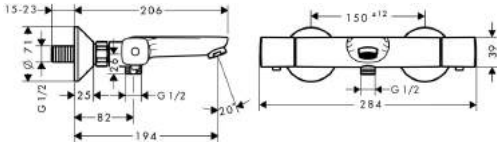

Bath

Ecostat Universal Thermostatic Bath Mixer for exposed installation

- projection 200 mm
- 2 outlets
- shut-off/ diverter valve, thermostat cartridge
- safety lock at 40°C
- temperature limitation adjustable
- operating pressure: min. 1 bar / max. 10 bar
- non-return valve
- with silencer
- dirt filter included
- centre distance: 150 mm ± 12 mm
- connection dimension: DN15
- connection type: s-shaped connections
- MWELS 1 tick & 2 ticks

Code No. 13123000
13123000E

Colour chrome
white/chrome

✓ Good
Water Consumption: 7.60 litres/min
Type of Product: Shower Taps and Mixers
Brand: Hansgrohe
Model: 13123
Registration No.: SHT-2015/017303

✓✓ Very Good
Water Consumption: 6.40 litres/min
Type of Product: Shower Taps and Mixers
Brand: Hansgrohe
Model: 13123E
Registration No.: SHT-2015/017306