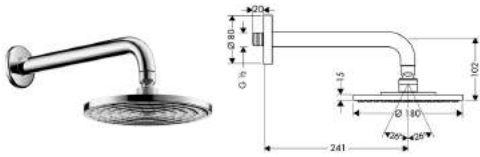

Overhead Shower

Raindance S 180 Air 1jet overhead shower with shower arm 240 mm

- shower head size: 180 mm
- shower arm length: 240 mm
- spray type: RainAir
- EcoSmart 9 l/ min
- fully chrome-plated spray disc
- material spray disc: metal
- installation type: wall
- connecting thread G 1/2
- connection dimension: DN15
- VWELS 2 ticks

Code No. 27462000E
Colour chrome

✓✓✓ Very Good
Water Consumption: 6.50 litres/min
Type of Product: Showerheads
Brand: Hansgrohe
Model: Raindance Air Overhead Shower 180 Eco 27462E
Reg no.: 02/2012/114616