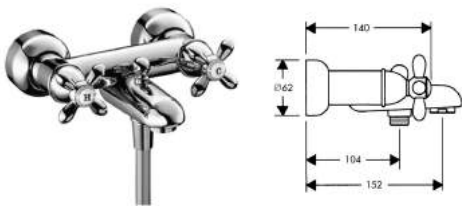

Bath

**2-handle bath mixer
for exposed installation**

- projection 152 mm
- connection type: s-shaped connections
- centre distance: 150 mm ± 12 mm
- normal spray
- ceramic valves hot/ cold 180°
- temperature limitation not adjustable
- with automatic resetting
- non-return valve
- with silencer
- suitable for continuous flow water heaters
- connection dimension: DN15
- scope of supply: escutcheons
- MWELS 1 tick, 2 ticks & 3 ticks

Code No. 17430000
17430090
17430000E
17430090E
17430000L
17430090L

Colour chrome
chrome/goldoptic

✓ Good
Water Consumption: 7.60 litres/min
Type of Product: Shower Taps and Mixers
Brand: Axor
Model: Carlton 17430
Registration no.: SHT-2015/018135

✓✓ Very Good
Water Consumption: 5.60 litres/min
Type of Product: Shower Taps and Mixers
Brand: Axor
Model: Carlton 17430E
Registration no.: SHT-2015/018136

✓✓✓ Excellent
Water Consumption: 4.80 litres/min
Type of Product: Shower Taps and Mixers
Brand: Axor
Model: Carlton 17430L
Registration no.: SHT-2015/018169