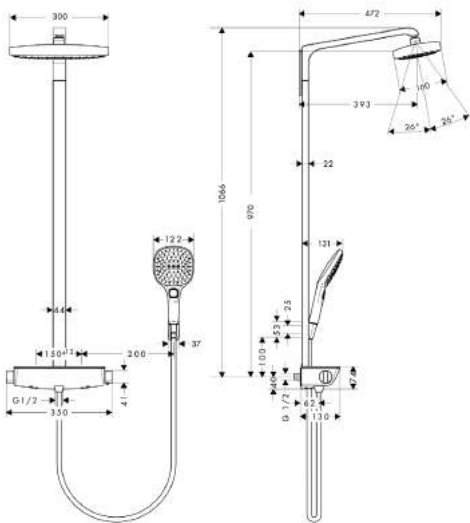

Shower

Code No. 27128000
27128400
Colour chrome
white chrome

Raindance Select E 300 2jet Showerpipe

- overhead shower
- Raindance Select E 300 2jet
- shower head size: 300 x 160mm
- overhead shower angle adjustable
- spray type: Rain, RainAir
- convenient diversion via Select button
- operating pressure: min. 1.5 bar / max. 10 bar
- spray disc surface in two variants: chrome or white
- shower arm length: 380 mm
- thermostat Ecostat Select
- with spacious shelf
- shelf finish: chrome or white
- isolated water conduction
- safety lock at 40°C
- adjustable hot water limitation
- outlets controlled via turning handle
- installation type: exposed installation
- connection dimension DN15
- connection thread G 1/2
- centre distance 150mm ± 12mm
- scope of supply: wall bar spacer (grey)
- in case of installation on existing G 1/2 connections, adaptor no. 02026000 must be used
- consisting of:
  - Raindance Select E 120 3jet hand shower (no.26520XXX)
  - Porter'S shower holder (no.28331XXX)
  - Isiflex shower hose 1.60m (no.28276XXX)
  - MWELS 1 tick

✓ Good
Water Consumption: 7.90 litres/min
Type of Product: Shower Taps and Mixers
Brand: Hansgrohe
Model: Raindance Select E300 2 Jet Showerpipe 27128
Reg no.: SHT-2013/013274