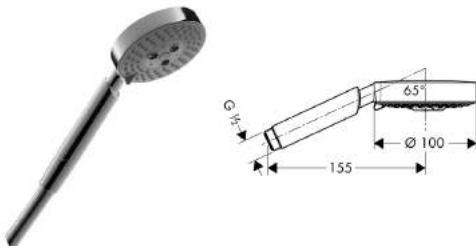

Hand Shower

Raindance S 100 Air 3jet Hand Shower DN15

- extra large shower head Ø 100mm
- choice of 3 spray modes: Rain Air, Whirl Air, Balance Air, AirPower technology
- rinseable dirt filter, QuickClean system
- suitable for continuous flow water heaters from 21KW upwards
- VWELS 1 tick & 2 ticks

Code No. 28504000
28504000E
Colour chrome

✓ Good
Water Consumption: 8.70 litres/min
Type of Product: Showerheads
Brand: Hansgrohe
Model: 28504000
Reg no.: 02/2014/119773

✓✓ Very Good
Water Consumption: 6.90 litres/min
Type of Product: Showerheads
Brand: Hansgrohe
Model: Raindance S100 Air 3 Jet Hand Shower 28504E
Reg no.: 02/2012/114622