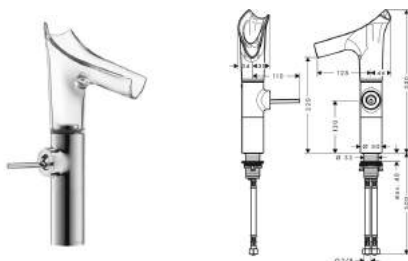

Code No. 12114000

Colour chrome

Single lever basin mixer 220 with glass spout for wash bowls

- handle can be positioned on the right or left
- ComfortZone 220
- combination of crystal glass and metal
- projection 125 mm
- laminar spray
- EasyClick connection between body and spout
- spout is dishwasher safe
- removeable spout with SafetyStop-function
- joystick ceramic cartridge
- temperature limitation not adjustable
- non-closing flush grated valve
- swivel range 360°
- connection dimension: DN15
- not recommended for the public and semi-public area
- SINTEF 3159
- ETAVE 1.42/20487
- ACS 14 ACC NY 307, valide jusqu'au 10.09.2019
- MWELS 1 tick

✓ Good
Water Consumption: 4.50 litres/min
Type of Product: Basin Taps and Mixers
Brand: Axor
Model: Starck V 12114
Reg no.: BST-2015/018484