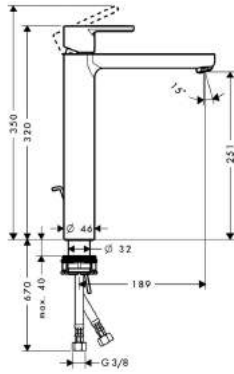

Basin

Single Lever Basin Mixer DN15 for wash basins

- ceramic cartridge
- Boltic lever lock
- adjustable temperature restriction
- QuickClean aerator
- pop-up waste set 1 1/4"
- suitable for continuous flow water heaters
- MWELS 1 tick

Code No. 14020000
14020880
Colour chrome
satin chrome

✓ Good
Water Consumption: 4.40 litres/min
Type of Product: Basin Taps and Mixers
Brand: Hansgrohe
Model: Metropol S
Reg no.: BST-2009/001679