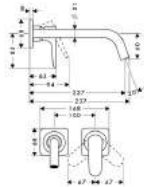

Single Lever Basin Mixer for concealed installation with spout 227 mm and escutcheons wall-mounted

- handle can be positioned on the right or left, depends on the basic set installation
- projection 167 mm
- normal spray
- ceramic cartridge
- temperature limitation adjustable
- non-closing flush grated valve
- with spout 227 mm and escutcheons wall-mounted
- suitable for continuous flow water heaters
- connection dimension: DN15
- MWELS 2 ticks

Code No. 34116000E

Colour chrome