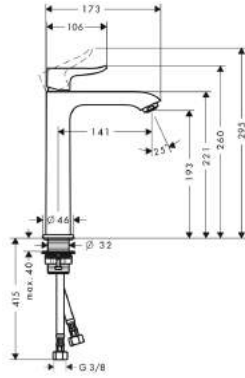

Basin

Single lever basin mixer 200 without waste set

- ComfortZone 200
- projection 141 mm
- normal spray
- ceramic cartridge
- temperature limitation adjustable
- without waste set
- suitable for continuous flow water heaters
- connection dimension: DN15
- MWELS 1 tick, 2 ticks & 3 ticks

Code No. 31185000
31185000E
31185000L
Colour chrome

✓ Good
Water Consumption: 4.40 litres/min
Type of Product: Basin Taps and Mixers
Brand: Hansgrohe
Model: 31185
Reg no.: BST-2015/017742

✓✓ Very Good
Water Consumption: 2.30 litres/min
Type of Product: Basin Taps and Mixers
Brand: Hansgrohe
Model: 31185E
Reg no.: BST-2015/017743

✓✓✓ Excellent
Water Consumption: 1.70 litres/min
Type of Product: Basin Taps and Mixers
Brand: Hansgrohe
Model: Metris 31185L
Reg no.: BST-2015/017869