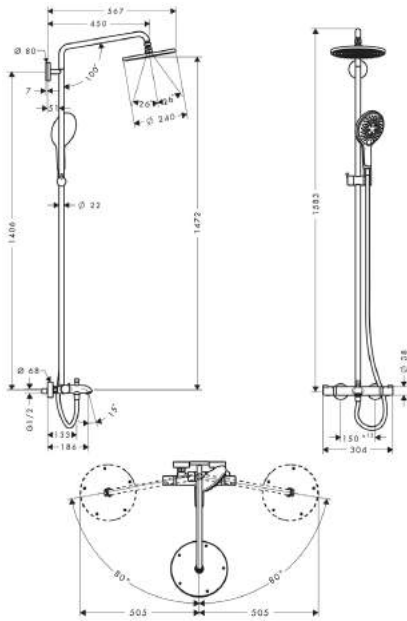

Shower

Code No. 27117000

Colour chrome

Raindance Select S 240 1jet Showerpipe for bath tub

- overhead shower Raindance S 240 Air
- shower head size: 240 mm
- overhead shower angle adjustable
- spray type: RainAir
- operating pressure:
  - min. 1.5 bar / max. 10 bar
- fully chrome-plated spray disc
- shower arm length: 460 mm
- swivel shower arm
- thermostat Ecostat Comfort
- safety lock at 40 °C
- adjustable hot water limitation
- outlets controlled via turning handle
- installation type: exposed installation
- connection dimension DN15
- connection thread G 1/2
- centre distance 150 mm ± 12 mm
- height-adjustable hand shower holder
- scope of supply: wall bar spacer (grey) consisting of:
  - Isiflex shower hose 2.00 m (no.28274000)
  - Raindance Select S 120 Air 3jet hand shower (no.26530XXX)
  - MWELS 1 tick

✓ Good

Water Consumption: 8.70 litres/min

Type of Product: Shower Taps and Mixers

Brand: Hansgrohe

Model: Raindance select 240 with Thermostat 27117

Reg no.: SHT-2013/012581