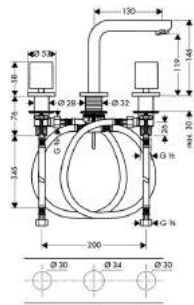

3-Hole Basin Mixer DN15

- valves hot/cold 90°
- ceramic discs
- fixed spout
- QuickClean aerator
- pop-up waste set 1 1/4"
- suitable for continuous flow water heaters
- MWELS 1 tick

Code No. 14063000
14063880
Colour chrome
satin chrome

✓ Good
Water Consumption: 4.40 litres/min
Type of Product: Basin Taps and Mixers
Brand: Hansgrohe
Model: Metropol S Three Hole Basin Mixer 14063
Reg no.: BST-2010/003952