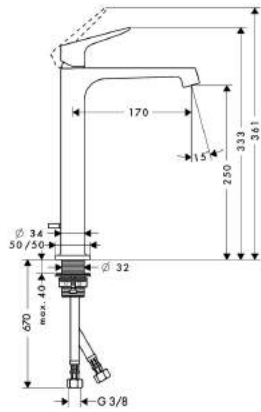

Basin

Single Lever Basin Mixer for wash bowls DN15

- ceramic cartridge
- pop-up waste set 1 1/4"
- suitable for continuous flow water heaters
- MWELS 1 tick

Code No. 34120000

Colour chrome

✓ Good

Water Consumption: 4.80 litres/min

Type of Product: Basin Taps and Mixers

Brand: Axor

Model: Citterio M Highriser Basin Mixer 34120

Reg no.: BST-2009/002704