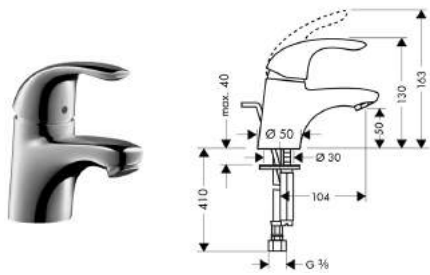

Basin

Single Lever Basin Mixer DN15

- ceramic cartridge
- Boltic lever lock
- adjustable temperature restriction
- QuickClean aerator
- pop-up waste set 1 1/4"
- suitable for continuous flow water heaters
- MWELS 1 tick, 2 ticks & 3 ticks

Code No. 31700000
31700000E
31700000L

Colour chrome

✓ **Good**
Water Consumption: 4.30 litres/min
Type of Product: Basin Taps and Mixers
Brand: Hansgrohe
Model: Focus E single lever basin mixer
Reg no.: BST-2009/001713

✓✓ **Very Good**
Water Consumption: 3.10 litres/min
Type of Product: Basin Taps and Mixers
Brand: Hansgrohe
Model: Focus E Basin Mixer 31700E
Reg no.: BST-2013/013431

✓✓✓ **Excellent**
Water Consumption: 1.90 litres/min
Type of Product: Basin Taps and Mixers
Brand: Hansgrohe
Model: Focus E Basin Mixer 31700L
Reg no.: BST-2013/013502