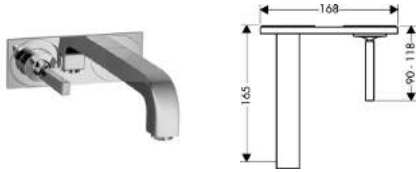

Basin

Single Lever Basin Mixer for concealed installation with spout 165 mm and plate wall-mounted

- handle can be positioned on the right or left, depends on the basic set installation
- projection 160 mm
- normal spray
- joystick ceramic cartridge
- temperature limitation not adjustable
- non-closing flush grated valve
- suitable for continuous flow water heaters
- connection dimension: DN15
- MWELS 1 tick, 2 ticks & 3 ticks

Code No. 39112000
39112000E
39112000L
Colour chrome

✓ Good
Water Consumption: 4.80 litres/min
Type of Product: Basin Taps and Mixers
Brand: Axor
Model: Citterio Wall Mounted Basin Mixer ShortSpout 39112
Reg no.: BST-2009/003182

✓✓ Very Good
Water Consumption: 2.70 litres/min
Type of Product: Basin Taps and Mixers
Brand: Axor
Model: 39112E
Reg no.: BST-2014/014596

✓✓✓ Excellent
Water Consumption: 1.60 litres/min
Type of Product: Basin Taps and Mixers
Brand: Axor
Model: 39112L
Reg no.: BST-2014/014597