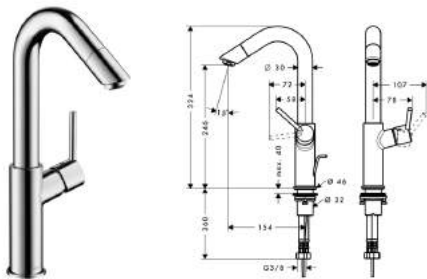

Single Lever Basin Mixer 250 with pop-up waste set and swivel spout with 60° range

- ComfortZone 250
- rotatable spout 360°
- projection 154 mm
- normal spray
- ceramic cartridge
- temperature limitation adjustable
- pop-up waste set G 1 1/4
- suitable for continuous flow water heaters
- swivel range 60°
- connection dimension: DN15
- MWELS 1 tick & 2 ticks

Code No. 32055000
32055000E
Colour chrome

✓ Good
Water Consumption: 4.50 litres/min
Type of Product: Basin Taps and Mixers
Brand: Hansgrohe
Model: 32055
Reg no.: BST-2014/015604

✓✓ Very Good
Water Consumption: 2.90 litres/min
Type of Product: Basin Taps and Mixers
Brand: Hansgrohe
Model: 32055E
Reg no.: BST-2014/015605