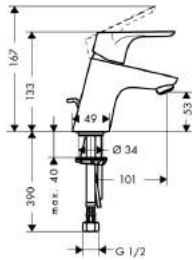

Single lever basin mixer 70 with pop-up waste set

- ComfortZone 70
- projection 101 mm
- normal spray
- ceramic cartridge
- temperature limitation adjustable
- pop-up waste set G 1¹/₄
- suitable for continuous flow water heaters
- connection dimension: DN15
- MWELS 2 ticks & 3 ticks

Code No. 31730019
31730029
Colour chrome