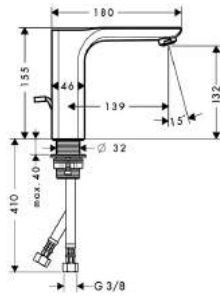

Basin

**Single lever basin mixer 130
with pop-up waste set**

- ComfortZone 130
- projection 139 mm
- normal spray
- ceramic cartridge
- temperature limitation adjustable
- pop-up waste set G 1 1/4
- suitable for continuous flow water heaters
- connection dimension: DN15
- MWELS 1 tick

Code No. 11020009

Colour chrome

✓ Good

Water Consumption: 4.40 litres/min

Type of Product: Basin Taps and Mixers

Brand: Axor

Model: Urquiola Single Lever Basin Mixer 11020

Reg no.: BST-2009/003268