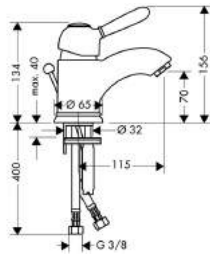

Basin

Single Lever Basin Mixer 70 with pop-up waste set

- ComfortZone 70
- projection 115 mm
- normal spray
- ceramic cartridge
- temperature limitation adjustable
- pop-up waste set G 1 1/4
- suitable for continuous flow water heaters
- connection dimension: DN15
- MWELS 1 tick