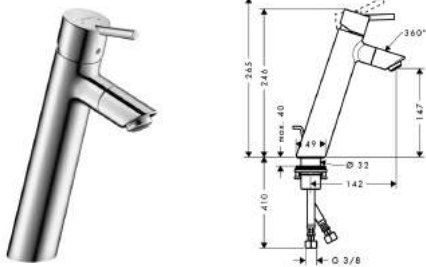

Single Lever Basin Mixer 150 with pop-up waste set

- ComfortZone 150
- rotatable spout 360°
- projection 142 mm
- normal spray
- ceramic cartridge
- temperature limitation adjustable
- pop-up waste set G 1 1/4
- suitable for continuous flow water heaters
- connection dimension: DN15
- MWELS 1 tick & 2 ticks

Code No. 32052000
32052000E
Colour chrome

✓ Good
Water Consumption: 4.70 litres/min
Type of Product: Basin Taps and Mixers
Brand: Hansgrohe
Model: 32052
Reg no.: BST-2014/015601

✓✓ Very Good
Water Consumption: 3.10 litres/min
Type of Product: Basin Taps and Mixers
Brand: Hansgrohe
Model: 32052E
Reg no.: BST-2014/015602