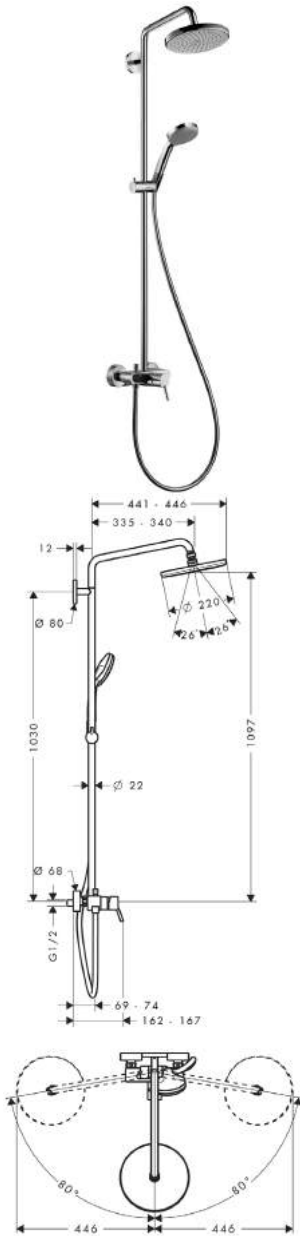

Shower

Croma 220 Air 1jet Showerpipe with Single Lever Mixer

- overhead shower Croma 220
- shower head size: 220 mm
- overhead shower angle adjustable
- spray type: RainAir
- operating pressure:
  - min. 1.5 bar / max. 10 bar
- shower arm length: 400 mm
- swivelling shower arm
- height adjustable hand shower holder
- scope of supply: wall bar spacer (grey)
- installation type: exposed installation
- connection dimension DN15
- connection thread G 1/2
- centre distance 150 mm ± 12 mm
- ceramic cartridge
- temperature limitation adjustable consisting of:
  - Croma 220 Air 1jet overhead shower (no.26464000)
  - Croma 100 Vario hand shower (no.28535000)
  - Isiflex shower hose 1.60 m (no.28276XXX)
- MWELS 1 tick

Code No. 27222000

Colour chrome

✓ Good

Water Consumption: 8.50 litres/min

Type of Product: Shower Taps and Mixers

Brand: Hansgrohe

Model: Croma 220 Showerpipe with Single Lever Mixer 27222

Reg no.: SHT-2013/012183