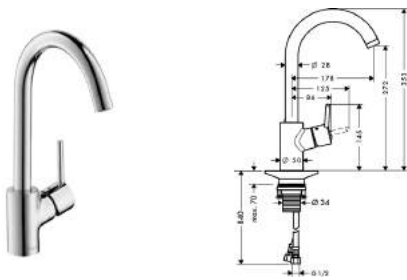

Talis S² Variarc

Single lever kitchen mixer

- swivel range adjustable in 3 steps 110°, 150° or 360°
- normal spray
- connection dimension: DN15
- ceramic cartridge
- connection type: G 3/8 connections
- suitable for continuous flow water heaters
- MWELS 1 tick, 2 ticks & 3 ticks