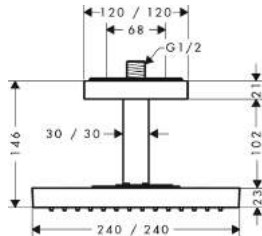

Overhead Shower

24 x 24 1jet overhead shower with ceiling connector

- shower head size: 240 x 240mm
- spray type: RainAir
- fully chrome-plated spray disc
- material spray disc: metal
- spray disc removeable for cleaning
- brass ceiling connector
- ceiling connection length: 103 mm
- installation type: ceiling
- connecting thread G 1/2
- connection dimension: DN15
- not suitable for continuous flow water heaters
- VWELS 1 tick

Code No. 10929000

Colour chrome

✓ Good

Water Consumption: 8.00 litres/min

Type of Product: Showerheads

Brand: Axor

Model: 10929000

Reg no.: 02/2014/119758