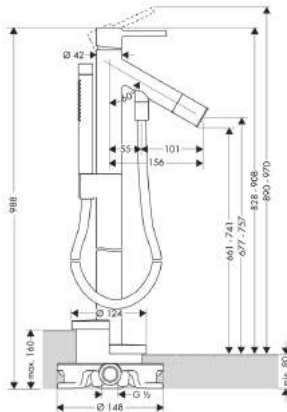

**Single Lever Bath Mixer
floor-standing**

- projection 156 mm
- with escutcheon
- connection type: basic set
- normal spray
- ceramic cartridge
- temperature limitation adjustable
- without automatic resetting
- non-return valve
- integrated shower support
- suitable for continuous flow water heaters
- connection dimension: DN15
- MWELS 1 tick

Code No. 10456000

10456000E

Colour chrome

✓ Good

Water Consumption: 7.70 litres/min

Type of Product: Shower Taps and Mixers

Brand: Axor

Model: Starck - 10456

Reg no.: SHT-2009/002149

✓✓ Very Good

Water Consumption: 6.40 litres/min

Type of Product: Shower Taps and Mixers

Brand: Axor

Model: 10456E

Reg no.: SHT-2015/017710