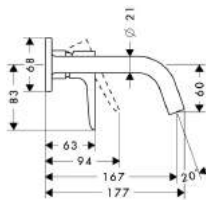

Single Lever Basin Mixer for concealed installation with spout 167 mm and plate wall-mounted

- handle can be positioned on the right or left, depends on the basic set installation
- projection 167 mm
- normal spray
- ceramic cartridge
- temperature limitation adjustable
- non-closing flush grated valve
- suitable for continuous flow water heaters
- connection dimension: DN15
- MWELS 2 ticks

Code No. 34112000E
Colour chrome