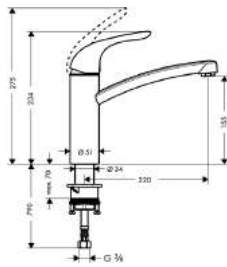

Focus E

Single Lever Kitchen Mixer

- swivel spout 360°
- normal spray
- connection dimension: DN15
- ceramic cartridge
- connection type: G 3/8 connections
- suitable for continuous flow water heaters
- MWELS 1 tick & 2 ticks

Code No. 31780000
31780000E
Colour chrome

✓ Good
Water Consumption: 7.10 litres/min
Type of Product: Sink/Bib Taps and Mixers
Brand: Hansgrohe
Model: Focus E Single Lever Kitchen Mixer 31780
Reg no.: SKT/BT-2009/003751

✓✓ Very Good
Water Consumption: 4.50 litres/min
Type of Product: Sink/Bib Taps and Mixers
Brand: Hansgrohe
Model: Focus E Kitchen Mixer 31780E
Reg no.: SKT/BT-2009/002933