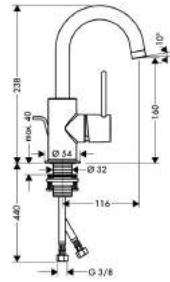

Basin

Single lever basin mixer 160 with pop-up waste set and swivel spout with 360° range for hand washbasins

- ComfortZone 160
- projection 116 mm
- normal spray
- ceramic cartridge
- temperature limitation adjustable
- pop-up waste set G 1¹/₄
- suitable for continuous flow water heaters
- swivel spout 360°
- connection dimension: DN15
- MWELS 1 tick

Code No. 38035000

Colour chrome