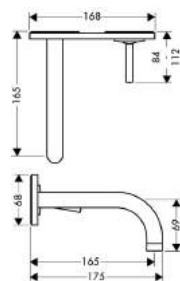

Single lever basin mixer for concealed installation with spout 165 mm and plate wall-mounted

- handle can be positioned on the right or left, depends on the basic set installation
- projection 165 mm
- normal spray
- joystick ceramic cartridge
- temperature limitation adjustable
- non-closing flush grated valve
- suitable for continuous flow water heaters
- connection dimension: DN15
- MWELS 2 ticks

Code No. 38112000E

Colour chrome