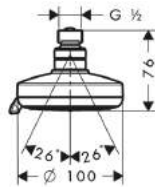

Croma 100 Multi Overhead Shower

- shower head size: 100 mm
- spray type: Mono, Massage spray, Rain
- spray type: alternation: adjustment with shift on overhead shower
- grey spray disc
- material spray disc: plastic
- installation type: ceiling or wall
- connection thread G 1/2
- connection dimension: DN15
- VWELS 1 tick & 2 ticks

Code No. 27443000

27443000E

Colour chrome