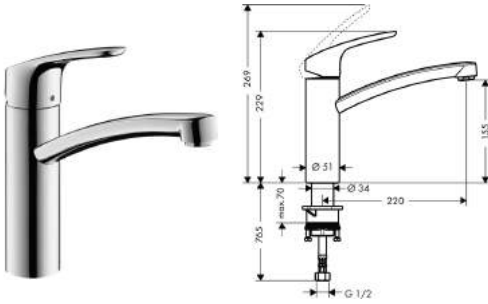

Focus

Single lever kitchen mixer 160

- ComfortZone 160
- swivel range 360°
- normal spray
- connection dimension: DN15
- ceramic cartridge
- connection type: G 3/8 connections
- suitable for continuous flow water heaters
- MWELS 2 ticks

Code No. 31806019
31806819
Colour chrome
stainless steel optic

✓✓ Very Good
Water Consumption: 4.90 litres/min
Type of Product: Sink/Bib Taps and Mixers
Brand: Hansgrohe
Model: Focus 31806019
Reg no.: SKT/BT-2014/016186