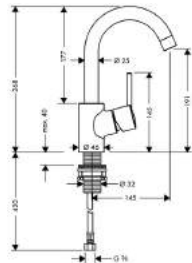

Single Lever Basin Mixer with pop-up waste set and swivel spout with 360° range

- ComfortZone 200
- projection 145 mm
- normal spray
- ceramic cartridge
- temperature limitation adjustable
- pop-up waste set G 1 1/4"
- suitable for continuous flow water heaters
- swivel range 360°
- connection dimension: DN15
- MWELS 1 tick

Code No. 32070000

Colour chrome