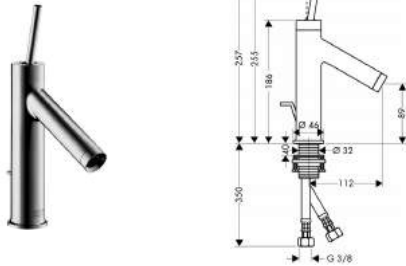

Single Lever Basin Mixer 90 with pop-up waste set

- ComfortZone 90
- projection 112 mm
- normal spray
- joystick ceramic cartridge
- temperature limitation not adjustable
- pop-up waste set G 1 1/4
- suitable for continuous flow water heaters
- connection dimension: DN15
- MWELS 1 tick & 2 ticks

Code No. 10111000
10111000E

Colour chrome

✓ Good
Water Consumption: 5.20 litres/min
Type of Product: Basin Taps and Mixers
Brand: Axor
Model: Starck Basin Mixer 185 10111
Reg no.: BST-2013/013256

✓✓ Very Good
Water Consumption: 3.10 litres/min
Type of Product: Basin Taps and Mixers
Brand: Axor
Model: Starck Basin Mixer 185 10111E
Reg no.: BST-2013/013257