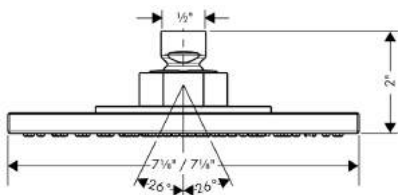

Raindance Overhead Shower Square 180mm chrome

- shower head size: 180mm
- installation type: ceiling or wall
- overhead shower angle adjustable
- spray type: Rain
- flow rate Rain spray (at 0.3 MPa): 2.5 GPM
- material spray disc: metal
- VWELS 1 tick

Code No. 27404001
27404001E

Colour chrome

✓ Good
Water Consumption: 8.20 litres/min
Type of Product: Showerheads
Brand: Hansgrohe
Model: Square Overhead Shower 180 27404001
Reg no.: 02/2013/116462