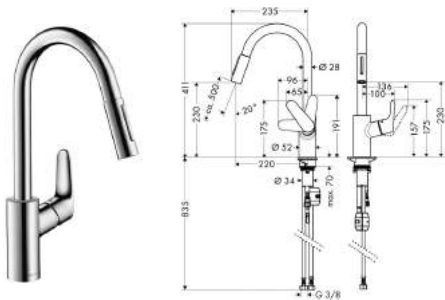

Focus

Single Lever Kitchen Mixer 240 with pull-out spray

- ComfortZone 240
- swivel spout 150°
- vertical handle position
- laminar spray and shower spray
- lockable shower spray, spray returns through pressing spray diverter
- MagFit magnetic shower support
- quick connect shower hose
- connection dimension: DN15
- ceramic cartridge
- connection type: G 3/8 connections
- integrated non-return valve
- suitable for continuous flow water heaters
- MWELS 1 tick, 2 ticks & 3 ticks

Code No. 31815000
31815000E
31815000L

Colour chrome
stainless steel optic

✓ Good
Water Consumption: 7.40 litres/min
Type of Product: Sink/Bib Taps and Mixers
Brand: Hansgrohe
Model: Focus 31815
Reg no.: SKT/BT-2014/014523

✓✓ Very Good
Water Consumption: 4.70 litres/min
Type of Product: Sink/Bib Taps and Mixers
Brand: Hansgrohe
Model: Focus 31815E
Reg no.: SKT/BT-2014/014524

✓✓✓ Excellent
Water Consumption: 1.70 litres/min
Type of Product: Basin Taps and Mixers
Brand: Hansgrohe
Model: Metris 31085L
Reg no.: BST-2014/014602