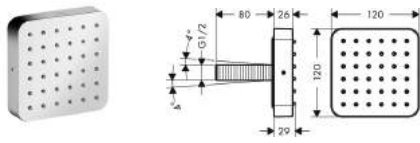

Shower

Shower module for concealed installation 12 x 12

- 120 mm large side shower
- spray angle adjustable in five steps
- field of application: functions as overhead, shoulder or side shower
- spray type: Normal spray
- fully chrome-plated spray disc
- connection thread: G 1 1/2
- in a joined installation (10mm distance) the use of basic set no.28486180 is recommended
- in a freely arranged installation, connection via a G 1 1/2 inner thread is possible
- if installed as an overhead shower with several joint modules, the use of installation aid no.28470180 is recommended
- connection dimension: DN15
- VWELS 1 tick & 2 ticks

Code No. 36822000
36822000E
Colour chrome

✓ Good
Water Consumption: 7.20 litres/min
Type of Product: Showerheads
Brand: Axor
Model: Ax citterio E shower module 36822
Serial No.: 02/2015/123658

✓✓ Very Good
Water Consumption: 5.30 litres/min
Type of Product: Showerheads
Brand: Axor
Model: Ax citterio E shower module 36822E
Serial No.: 02/2015/123659