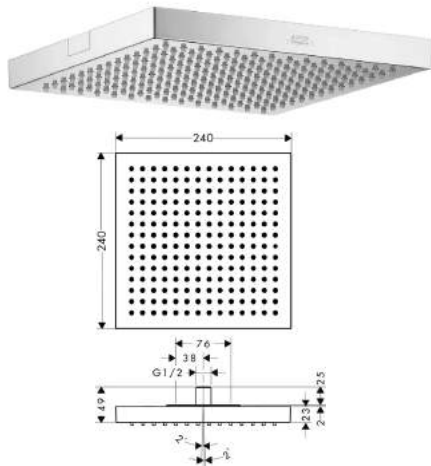

Overhead Shower

24 x 24 1jet Overhead Shower

- shower head size: 240 x 240mm
- spray type: RainAir
- fully chrome-plated spray disc
- material spray disc: metal
- spray disc removeable for cleaning
- installation type: ceiling - exposed
- connection thread G 1/2
- connection dimension: DN15
- not suitable for continuous flow water heaters
- VWELS 1 tick

Code No. 10924000

Colour chrome

✓ Good

Water Consumption: 8.80 litres/min

Type of Product: Showerheads

Brand: Axor

Model: Starck KB 240 10924

Serial no.: 02/2014/121898