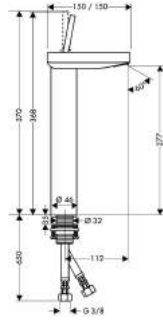

Basin

**Single Lever Basin Mixer 280
without pull-rod for washbowls**

- ComfortZone 280
- projection 112 mm
- wide flood jet
- adjustable spray former
- joystick ceramic cartridge
- temperature limitation not adjustable
- non-closing flush grated valve
- suitable for continuous flow water heaters
- connection dimension: DN15
- MWELS 1 tick

Code No. 10080000

Colour chrome

✓ Good
Water Consumption: 4.50 litres/min
Type of Product: Basin Taps and Mixers
Brand: Axor
Model: Starck X Single Lever Basin Mixer 300mm 10080
Reg no.: BST-2009/003764