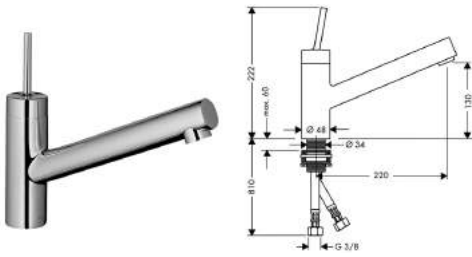

Axor Starck

Single Lever Kitchen Mixer

- swivel spout 360°
- normal spray
- connection dimension: DN15
- joystick ceramic cartridge
- connection type: G 3/8 connections
- suitable for continuous flow water heaters
- MWELS 1 tick

Code No. 10801000

Colour chrome

✓ Good

Water Consumption: 7.70 litres/min

Type of Product: Sink/Bib Taps and Mixers

Brand: Axor

Model: Starck Kitchen Mixer Puro Handle 10801

Reg no.: SKT/BT-2011/006942