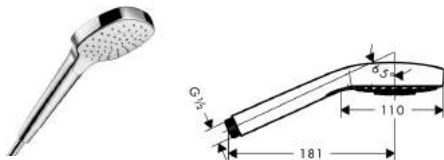

Croma Select E 1jet hand shower

- shower head size: 110 mm
- spray type: Rain
- with internal water conduction
- rinseable dirt filter
- connection thread G 1/2
- connection dimension: DN15
- suitable for continuous flow water heaters
- VWELS 1 tick & 2 ticks

Code No. 26814000
26814000E

Colour chrome

✓ Good
Water Consumption: 8.30 litres/min
Type of Product: Showerheads
Brand: Hansgrohe
Model: Croma Select E 1jet
handshower 26814
Serial No.: 02/2015/124191

✓✓ Very Good
Water Consumption: 6.90 litres/min
Type of Product: Showerheads
Brand: Hansgrohe
Model: Croma Select E 1jet
handshower 26814E
Serial No.: 02/2015/124192