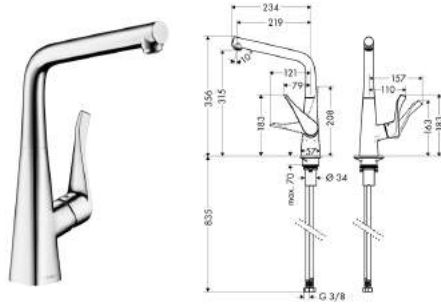

Metris

Single Lever Kitchen Mixer 320

- ComfortZone 320
- swivel range adjustable in 3 steps 110°, 150° or 360°
- vertical handle position
- laminar spray
- connection dimension: DN15
- ceramic cartridge
- connection type: G 3/8 connections
- suitable for continuous flow water heaters
- MWELS 1 tick, 2 ticks & 3 ticks

Code No. 14822000
14822800
14822000E
14822800E
14822000L
14822800L

Colour chrome
stainless steel optic

✓ Good
Water Consumption: 7.40 litres/min
Type of Product: Sink/Bib Taps and Mixers
Brand: Hansgrohe
Model: 14822
Reg no.: SKT/BT-2014/014368

✓✓ Very Good
Water Consumption: 4.70 litres/min
Type of Product: Sink/Bib Taps and Mixers
Brand: Hansgrohe
Model: 14822E
Reg no.: SKT/BT-2014/014369

✓✓✓ Excellent
Water Consumption: 3.10 litres/min
Type of Product: Sink/Bib Taps and Mixers
Brand: Hansgrohe
Model: 14822L
Reg no.: SKT/BT-2014/014370