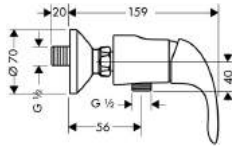

Shower

Single Lever Shower Mixer for exposed fitting DN15

- ceramic cartridge
- Boltic lever lock
- adjustable temperature restriction
- non-return valve
- centre distance 150± 12mm
- S-shaped connections with noise reduction
- MWELS 1 tick & 2 ticks

Code No. 31760000
31760000E
31760000L
Colour chrome