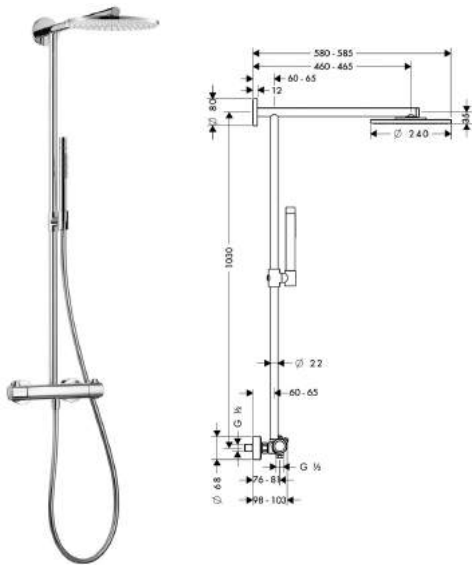

Showerpipe

Code No. 27167009

Colour chrome

Raindance Showerpipe 240mm shower arm 460mm, DN 15

consisting of:

- thermostat for exposed fitting with shut-off/diverter valve
- Raindance AIR overhead shower Ø240mm with AirPower technology and QuickClean anti-limescale system
- centre distance 150± 12mm
- hand shower with 2 spray modes: Normal spray and soft spray (no.28532000)
- Isiflex shower hose 1.60m DN15 (no.28276000)
- height adjustable metal shower holder
- including 7mm wall bar spacer (no.98681000)
- suitable for continuous flow water heaters, if the flow pressure at the mixer is a minimum of 0.15MPa
- PA-IX 18465/IIOB
- MWELS 1 tick

✓ Good

Water Consumption: 8.70 litres/min

Type of Product: Shower Taps and Mixers

Brand: Hansgrohe

Model: Raindance Showerpipe 240mm 27167009

Reg no.: SHT-2010/006682