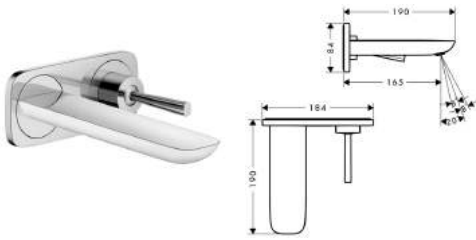

Basin

Single Lever Basin Mixer for concealed installation with spout 165mm wall-mounted

- handle can be positioned on the right or left, depends on the basic set installation
- projection 165 mm
- laminar spray
- adjustable spray former
- joystick ceramic cartridge
- non-closing flush grated valve
- suitable for continuous flow water heaters
- connection dimensions: DN15
- MWELS 1 tick & 2 ticks

Code No. 15084000
15084000E
15084400
15084400E

Colour pure chrome
white chrome

✓ Good
Water Consumption: 4.50 litres/min
Type of Product: Basin Taps and Mixers
Brand: Hansgrohe
Model: PuraVida Wall Mounted
Basin Mixer 165mm 15084
Reg no.: BST-2013/013286

✓✓ Very Good
Water Consumption: 3.00 litres/min
Type of Product: Basin Taps and Mixers
Brand: Hansgrohe
Model: PuraVida Wall Mounted
Basin Mixer 165mm 15084E
Reg no.: BST-2013/013287