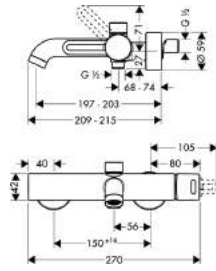

Bath

Single lever bath mixer for exposed installation

- projection 197 mm - 203 mm
- connection type: s-shaped connections
- centre distance: 150 mm ± 16 mm
- normal spray
- ceramic cartridge
- temperature limitation adjustable
- with automatic resetting
- non-return valve
- with silencer
- no integrated shower support
- suitable for continuous flow water heaters
- connection dimension: DN15
- scope of supply: metal escutcheon
- MWELS 1 tick

Code No. 38420000

Colour chrome

✓ Good

Water Consumption: 7.20 litres/min

Type of Product: Shower Taps and Mixers

Brand: Axor

Model: Uno 2 Single Lever Bath Mixer 38420

Reg no.: SHT-2010/005476