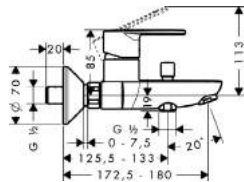

Bath

Single Lever Bath Mixer DN15

- projection 172.5 mm - 180 mm
- connection type: s-shaped connections
- centre distance: 150 mm ± 12 mm
- normal spray
- ceramic cartridge
- temperature limitation adjustable
- with automatic resetting
- non-return valve
- with silencer
- suitable for continuous flow water heaters
- connection dimension: DN15
- MWELS 1 tick, 2 ticks & 3 ticks

Code No. 31642000
31642000E
31642000L

Colour chrome