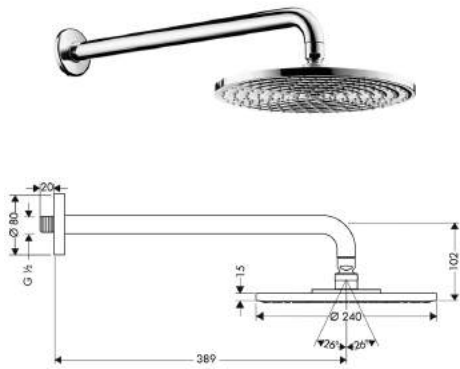

Overhead Shower

**Raindance S 240 Air 1jet
Overhead Shower
with Shower arm 390mm**

- shower head size: 240mm
- shower arm length: 390mm
- spray type: RainAir
- fully chrome-plated spray disc
- material spray disc: metal
- installation type: wall
- connecting thread G 1/2
- connection dimensions: DN15
- VWELS 1 tick & 2 ticks

Code No. 27474000
27474000E
Colour chrome

✓ Good
Water Consumption: 8.80 litres/min
Type of Product: Showerheads
Brand: Hansgrohe
Model: 27474000
Reg no.: 02/2014/119766

✓✓ Very Good
Water Consumption: 6.80 litres/min
Type of Product: Showerheads
Brand: Hansgrohe
Model: 27474E
Reg no.: 02/2014/119767