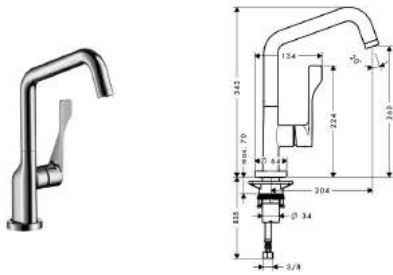

Single lever kitchen mixer

- swivel range adjustable in 3 steps 110°, 150° or 360°
- vertical handle position
- normal spray
- connection dimension: DN15
- ceramic cartridge
- connection type: G 3/8 connections
- integrated non-return valve
- suitable for continuous flow water heaters
- MWELS 1 tick & 2 ticks

Code No. 39850000
39850000E
39850800
39850800E

Colour chrome
stainless steel optic

✓ Good
Water Consumption: 7.10 litres/min
Type of Product: Sink/Bib Taps and Mixers
Brand: Axor
Model: Citterio Single Lever Kitchen Mixer 39850
Reg no.: SKT/BT-2009/003767

✓✓ Very Good
Water Consumption: 5.20 litres/min
Type of Product: Sink/Bib Taps and Mixers
Brand: Axor
Model: 39850E
Reg no.: SKT/BT-2014/016021