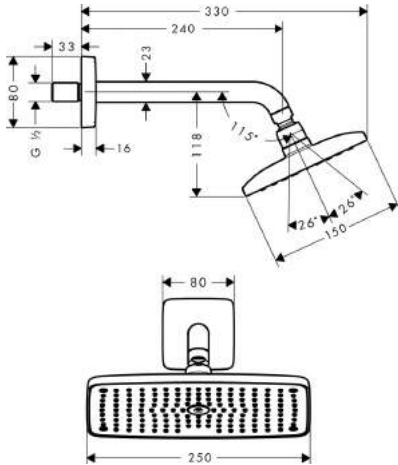

Overhead Shower

**Raindance E 240 Air 1jet
Overhead Shower
with Shower Arm 240mm**

- shower head size: 250 x 150mm
- shower arm length: 240mm
- spray type: RainAir
- fully chrome-plated spray disc
- material spray disc: metal
- spray disc removable for cleaning
- installation type: wall
- connecting thread G 1/2
- connection dimension: DN15
- VWELS 1 tick & 2 ticks