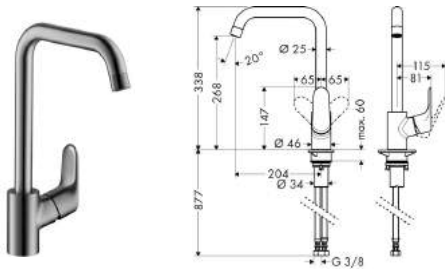

Single Lever Kitchen Mixer 260

- ComfortZone 260
- swivel range adjustable in 3 steps 110°, 150° or 360°
- handle can be positioned on the right or left, depends on the basic set installation
- laminar spray
- connection dimension: DN15
- ceramic cartridge
- connection type: G 3/8 connections
- suitable for continuous flow water heaters
- MWELS 1 tick & 2 ticks

Code No. 31820000
31820800
31820000E
31820800E

Colour chrome
stainless steel optic

✓ Good
Water Consumption: 7.90 litres/min
Type of Product: Sink/Bib Taps and Mixers
Brand: Hansgrohe
Model: Focus Single Lever Kitchen Mixer 31820
Reg no.: SKT/BT-2013/012187

✓✓ Very Good
Water Consumption: 4.40 litres/min
Type of Product: Sink/Bib Taps and Mixers
Brand: Hansgrohe
Model: Focus Single Lever Kitchen Mixer 31820E
Reg no.: SKT/BT-2013/012188