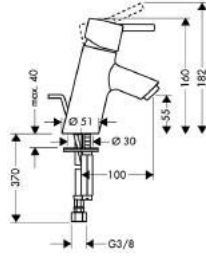

Basin

Single Lever Basin Mixer with pop-up waste set

- ComfortZone 70
- projection 100 mm
- normal spray
- ceramic cartridge
- temperature limitation adjustable
- pop-up waste set G 1 1/4
- suitable for continuous flow water heaters
- connection dimension: DN15
- MWELS 1 tick & 2 ticks

Code No. 32020000
3202000E
Colour chrome

✓ Good
Water Consumption: 4.50 litres/min
Type of Product: Basin Taps and Mixers
Brand: Hansgrohe
Model: Talis S single lever basin mixer
Reg no.: BST-2009/001719

✓✓ Very Good
Water Consumption: 3.70 litres/min
Type of Product: Basin Taps and Mixers
Brand: Hansgrohe
Model: Talis S Single Lever Basin Mixer 32020E
Reg no.: BST-2010/004718