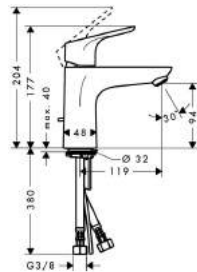

Single Lever Basin Mixer 100 with pop-up waste set

- ComfortZone 100
- projection 119 mm
- normal spray
- ceramic cartridge
- temperature limitation adjustable
- pop-up waste set G 1 1/4
- suitable for continuous flow water heaters
- connection dimension: DN15
- MWELS 2 ticks & 3 ticks

Code No. 31607000E
31607000L

Colour chrome

✓✓ Very Good
Water Consumption: 2.90 litres/min
Type of Product: Basin Taps and Mixers
Brand: Hansgrohe
Model: Focus Basin Mixer 100 31607E
Reg no.: BST-2013/012186

✓✓✓ Excellent
Water Consumption: 1.60 litres/min
Type of Product: Basin Taps and Mixers
Brand: Hansgrohe
Model: Focus 31607L
Reg no.: BST-2014/015006