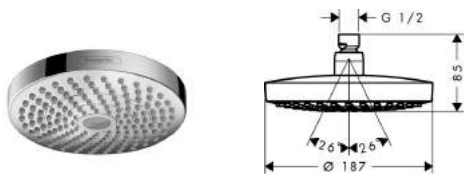

Croma Select S 180 2jet Overhead Shower

- shower head size: 180 mm
- spray type: Rain, IntenseRain
- spray type alternation: Select button on overhead shower
- spray disc surface in two variants: chrome or white
- material spray disc: plastic
- installation type: ceiling or wall
- connection thread G 1/2
- connection dimension: DN15
- VWELS 1 tick & 2 ticks

Code No. 26522000
26522000E

Colour chrome

✓ Good
Water Consumption: 8.50 litres/min
Type of Product: Showerheads
Brand: Hansgrohe
Model: Croma Select S 180 2 Jet
overhead shower 26522
Serial No.: 02/2015/124172

✓✓ Very Good
Water Consumption: 7.00 litres/min
Type of Product: Showerheads
Brand: Hansgrohe
Model: Croma Select S 180 2 Jet
overhead shower 26522E
Serial No.: 02/2015/124173