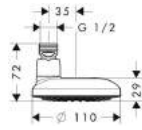

Citterio M Overhead Shower

Overhead Shower, DN15

- rain jet
- QuickClean system for use with:
- swivel ball pivot
- shower arm 230mm no.27412000
- wall plate no.34612000
- VWELS 1 tick & 2 ticks

Code No. 34610000
34610000E
Colour chrome