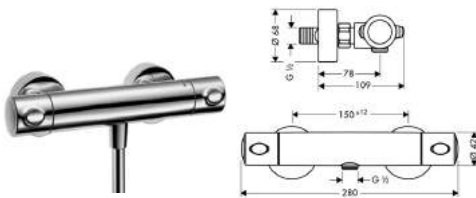

Shower

Ecostat 1001 SL Thermostatic Shower Mixer for exposed installation

- 1 outlet
- thermostat cartridge, ceramic valve 180°
- safety lock at 38°C
- temperature limitation adjustable
- operating pressure: min. 1 bar / max. 10 bar
- Ecostat button limits the water consumption to 10l/min
- non-return valve
- with silencer
- centre distance: 150 mm ± 12 mm
- connection dimension: DN15
- MWELS 1 tick & 2 ticks

Code No. 13261000
13261000E
Colour chrome

✓ Good
Water Consumption: 7.20 litres/min
Type of Product: Shower Taps and Mixers
Brand: Hansgrohe
Model: Ecostat 1001SL Thermo Shower Mixer 13261
Reg no.: SHT-2010/005621

✓✓ Very Good
Water Consumption: 6.40 litres/min
Type of Product: Shower Taps and Mixers
Brand: Hansgrohe
Model: Ecostat 1001SL Thermo Shower Mixer 13261E
Reg no.: SHT-2010/005622