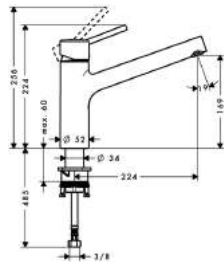

Single Lever Kitchen Mixer

- swivel range 150°
- normal spray
- connection dimension: DN15
- ceramic cartridge
- connection type: G 3/8 connections
- suitable for continuous flow water heaters
- MWELS 1 tick

Code No. 32851000

Colour chrome

✓ Good
Water Consumption: 6.90 litres/min
Type of Product: Sink/Bib Taps and Mixers
Brand: Hansgrohe
Model: Talis 'S' Single Lever Kitchen Mixer 32851
Reg no.: SKT/BT-2009/003428