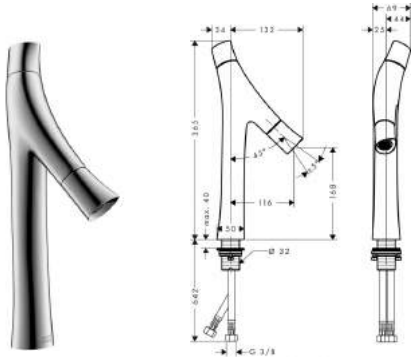

Basin

**2-Handle Basin Mixer 170
without pull rod for WashBowls**

- ComfortZone 170
- projection 116 mm
- shower spray
- adjustable spray former
- ceramic cartridge for temperature control
- ceramic valve for volume control
- separation of temperature and volume control
- temperature limitation adjustable
- with isolated water conduction
- non-closing flush grated valve
- suitable for continuous flow water heaters
- connection dimension: DN15
- MWELS 1 tick & 2 ticks

Code No. 12012000
12012000E
Colour chrome

✓ Good
Water Consumption: 5.10 litres/min
Type of Product: Basin Taps and Mixers
Brand: Axor
Model: Starck Organic 12012
Reg no.: BST-2013/013717

✓✓ Very Good
Water Consumption: 2.90 litres/min
Type of Product: Basin Taps and Mixers
Brand: Axor
Model: Starck Organic 12012E
Reg no.: BST-2013/013718