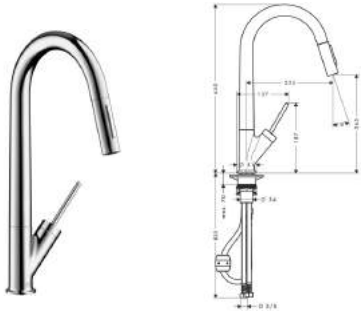

Axor Starck

Single Lever Kitchen Mixer with pull-out spray

- swivel range 110° / 150°
- handle can be positioned on the right or left
- normal and spray jet
- lockable shower spray, spray returns through pressing spray diverter
- MagFit magnetic shower support
- quick connect shower hose
- connection dimension: DN15
- joystick ceramic cartridge
- connection type: G 3/8 connections
- integrated non-return valve
- suitable for continuous flow water heaters
- MWELS 1 tick & 2 ticks