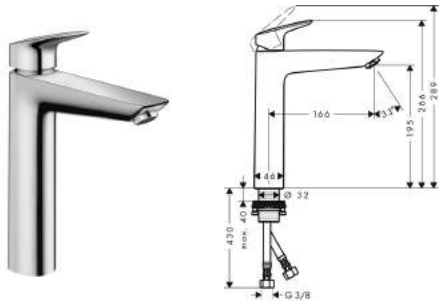

Basin

**Single Lever Basin Mixer 190
without waste set**

- ComfortZone 190
- projection 166 mm
- normal spray
- ceramic cartridge
- temperature limitation adjustable
- without waste set
- suitable for continuous flow water heaters
- connection dimension: DN 15
- MWELS 1 tick, 2 ticks & 3 ticks

Code No. 71091000
71091000E
71091000L

Colour chrome

✓ Good
Water Consumption: 4.20 litres/min
Type of Product: Basin Taps and Mixers
Brand: Hansgrohe
Model: 71091
Reg no.: BST-2015/017731

✓✓ Very Good
Water Consumption: 2.20 litres/min
Type of Product: Basin Taps and Mixers
Brand: Hansgrohe
Model: 71091E
Reg no.: BST-2015/017732

✓✓✓ Excellent
Water Consumption: 1.60 litres/min
Type of Product: Basin Taps and Mixers
Brand: Hansgrohe
Model: Logis 71091L
Reg no.: BST-2015/017865