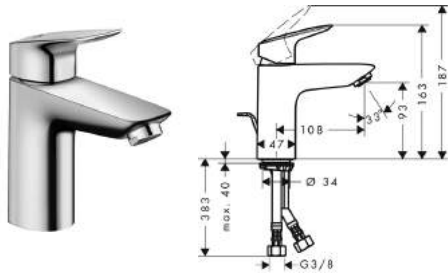

Basin

**Single lever basin mixer 100
CoolStart with pop-up waste set**

- ComfortZone 100
- cold water in middle position
- projection 108 mm
- normal spray
- ceramic cartridge
- temperature limitation adjustable
- pop-up waste set G 1 1/4
- suitable for continuous flow water heaters
- connection dimension: DN15
- MWELS 1 tick, 2 ticks & 3 ticks

Code No. 71102000
71102000E
71102000L
Colour chrome

✓ Good
Water Consumption: 4.40 litres/min
Type of Product: Basin Taps and Mixers
Brand: Hansgrohe
Model: 71102
Reg no.: BST-2015/018223

✓✓ Very Good
Water Consumption: 2.20 litres/min
Type of Product: Basin Taps and Mixers
Brand: Hansgrohe
Model: 71102E
Reg no.: BST-2015/018225

✓✓✓ Excellent
Water Consumption: 1.60 litres/min
Type of Product: Basin Taps and Mixers
Brand: Hansgrohe
Model: 71102L
Reg no.: BST-2015/018554