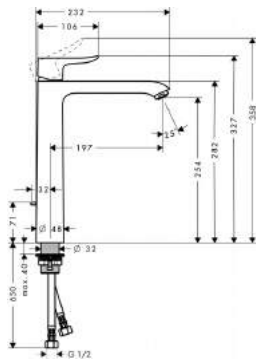

Single lever basin mixer 260 with pop-up waste set for washbowls

- ComfortZone 260
- projection 197 mm
- normal spray
- ceramic cartridge
- temperature limitation adjustable
- pop-up waste set G 1¹/₄
- suitable for continuous flow water heaters
- connection dimension: DN15
- MWELS 1 tick