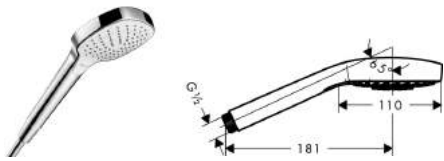

Hand Shower

Croma Select E Vario hand shower

- shower head size: 110 mm
- convenient diversion via Select button
- spray type: Rain, IntenseRain, TurboRain
- with internal water conduction
- rinseable dirt filter
- connection thread G 1/2
- connection dimension: DN15
- suitable for continuous flow water heaters
- VWELS 1 tick & 2 ticks

Code No. 26812000
26812000E

Colour chrome

✓ Good
Water Consumption: 8.30 litres/min
Type of Product: Showerheads
Brand: Hansgrohe
Model: Croma Select E Vario
handshower 26812
Serial No.: 02/2015/124182

✓✓ Very Good
Water Consumption: 7.00 litres/min
Type of Product: Showerheads
Brand: Hansgrohe
Model: Croma Select E Vario
handshower 26812E
Serial No.: 02/2015/124183