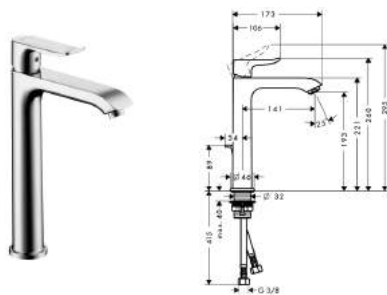

Single lever basin mixer 200 with pop-up waste set

- ComfortZone 200
- projection 141 mm
- normal spray
- ceramic cartridge
- temperature limitation adjustable
- pop-up waste set G 1 1/4
- suitable for continuous flow water heaters
- connection dimension: DN15
- MWELS 1 tick & 2 ticks

Code No. 31183009

31183019

Colour chrome

✓ Good

Water Consumption: 4.40 litres/min

Type of Product: Basin Taps and Mixers

Brand: Hansgrohe

Model: Metris 31183009

Reg no.: BST-2015/018100

✓✓ Very Good

Water Consumption: 2.50 litres/min

Type of Product: Basin Taps and Mixers

Brand: Hansgrohe

Model: Metris 31183019

Reg no.: BST-2015/018101