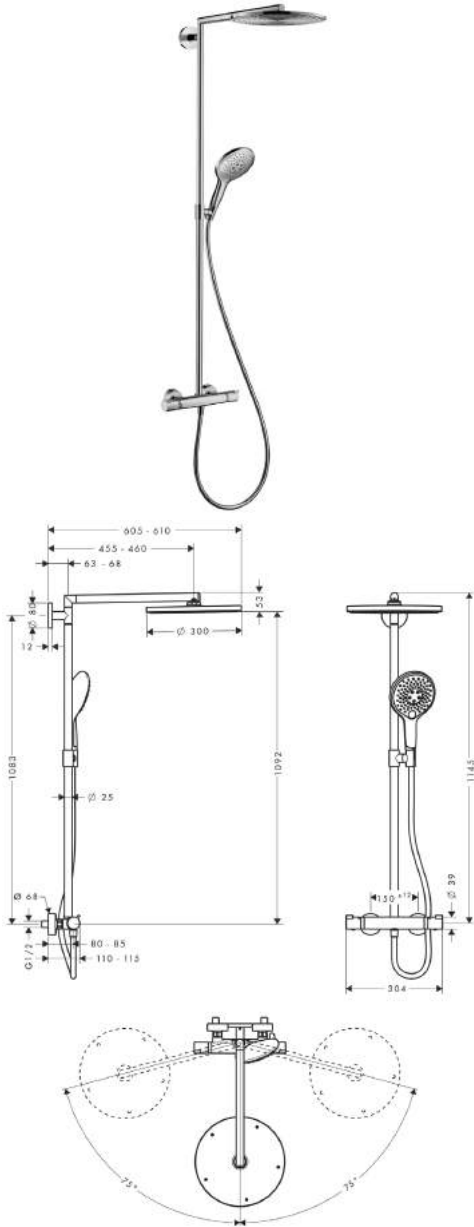

Shower

Code No. 27114000

Colour chrome

Raindance Select S 300 1jet Showerpipe

- overhead shower Raindance S 300 Air
- shower head size: 300 mm
- spray type: RainAir
- operating pressure:
  min. 2 bar / max. 10 bar
- fully chrome-plated spray disc
- shower arm length: 460 mm
- swivel shower arm
- thermostat Ecostat Comfort
- safety lock at 40 °C
- adjustable hot water limitation
- outlets controlled via turning handle
- installation type: exposed installation
- connection dimension DN15
- connection thread G 1/2
- centre distance 150 mm ± 12 mm
- height-adjustable hand shower holder
- scope of supply: wall bar spacer (grey)
  consisting of:
  - Isiflex shower hose 1.60 m (no.28276XXX)
  - Raindance Select S 120 3jet hand shower (no.26530XXX)
  - MWELS 1 tick

✓ Good

Water Consumption: 8.30 litres/min

Type of Product: Shower Taps and Mixers

Brand: Hansgrohe

Model: Raindance Select 300 Showerpipe Thermostat 27114

Reg no.: SHT-2013/012583