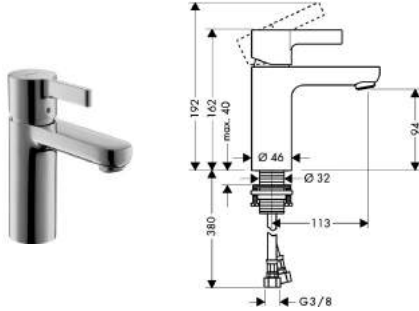

Basin

Single Lever Basin Mixer with pop-up waste set

- ComfortZone 100
- projection 113 mm
- normal spray
- ceramic cartridge
- temperature limitation adjustable
- pop-up waste set G 1 1/4
- suitable for continuous flow water heaters
- connection dimension: DN15
- MWELS 1 tick, 2 ticks & 3 ticks

Code No. 31060000
31060000E
31060000L

Colour chrome

✓ Good
Water Consumption: 4.50 litres/min
Type of Product: Basin Taps and Mixers
Brand: Hansgrohe
Model: Metris S Single Lever Basin Mixer 31060
Reg no.: BST-2010/004515

✓✓ Very Good
Water Consumption: 3.20 litres/min
Type of Product: Basin Taps and Mixers
Brand: Hansgrohe
Model: Metris 'S' Single Lever Basin Mixer 31060E
Reg no.: BST-2009/003426

✓✓✓ Excellent
Water Consumption: 1.80 litres/min
Type of Product: Basin Taps and Mixers
Brand: Hansgrohe
Model: Metris S 31060L
Reg no.: BST-2014/015008