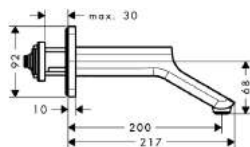

Single lever basin mixer for concealed installation with spout 200 mm wall-mounted

- projection 200 mm
- normal spray
- ceramic cartridge
- temperature limitation adjustable
- non-closing flush grated valve
- suitable for continuous flow water heaters
- connection dimension: DN15
- MWELS 1 tick, 2 ticks & 3 ticks

Code No. 11026000
11026000E
11026000L
Colour chrome