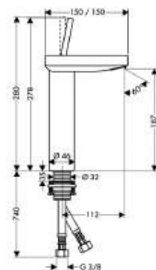

Single Lever Basin Mixer 190 without pull-rod

- ComfortZone 190
- projection 112 mm
- wide flood jet
- adjustable spray former
- joystick ceramic cartridge
- temperature limitation not adjustable
- non-closing flush grated valve
- suitable for continuous flow water heaters
- connection dimension: DN15
- MWELS 1 tick

Code No. 10071000
Colour chrome