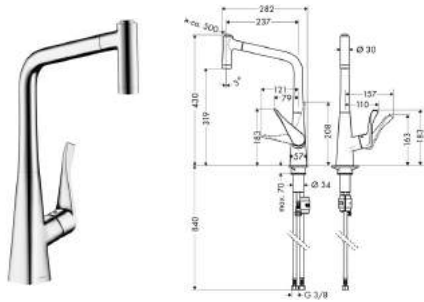

Metris

Single Lever Kitchen Mixer 320 with pull-out spray

- ComfortZone 320
- swivel range 110° / 150°
- vertical handle position
- laminar spray and shower spray
- lockable shower spray, spray returns automatically through handle closing
- MagFit magnetic shower support
- quick connect shower hose
- connection dimension: DN15
- ceramic cartridge
- connection type: G 3/8 connections
- integrated non-return valve
- suitable for continuous flow water heaters
- MWELS 1 tick, 2 ticks & 3 ticks

Code No. 14820000
14820800
14820000E
14820800E
14820000L
14820800L

Colour chrome
stainless steel optic

✓ **Good**
Water Consumption: 7.70 litres/min
Type of Product: Sink/Bib Taps and Mixers
Brand: Hansgrohe
Model: 14820
Reg no.: SKT/BT-2014/014365

✓✓ **Very Good**
Water Consumption: 4.70 litres/min
Type of Product: Sink/Bib Taps and Mixers
Brand: Hansgrohe
Model: 14820E
Reg no.: SKT/BT-2014/014366

✓✓✓ **Excellent**
Water Consumption: 2.70 litres/min
Type of Product: Sink/Bib Taps and Mixers
Brand: Hansgrohe
Model: 14820L
Reg no.: SKT/BT-2014/014367