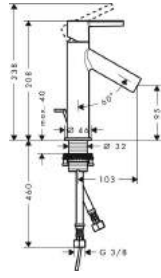

Basin

Single Lever basin mixer 100 with lever handle

- ComfortZone 100
- projection 86 mm
- normal spray
- M1 ceramic cartridge with Boltic handle lock
- temperature limitation adjustable
- pop-up waste set G 1 1/4
- suitable for continuous flow water heaters
- connection dimension: DN15
- MWELS 1 tick, 2 ticks & 3 ticks

Code No. 10001000
10001000E
10001000L

Colour chrome