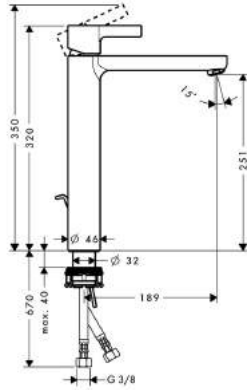

Basin

Single Lever Basin Mixer with pop-up waste set for washbowls

- ComfortZone 260
- projection 189 mm
- normal spray
- ceramic cartridge
- temperature limitation adjustable
- pop-up waste set G 1 1/4
- suitable for continuous flow water heaters
- connection dimension: DN15
- MWELS 1 tick, 2 ticks & 3 ticks

Code No. 31022000
31022000E
31022000L

Colour chrome

✓ Good
Water Consumption: 4.20 litres/min
Type of Product: Basin Taps and Mixers
Brand: Hansgrohe
Model: Metris 'S' (Highriser)
Reg no.: BST-2009/001302

✓✓ Very Good
Water Consumption: 2.90 litres/min
Type of Product: Basin Taps and Mixers
Brand: Hansgrohe
Model: 31022E
Reg no.: BST-2014/014586

✓✓✓ Excellent
Water Consumption: 2.00 litres/min
Type of Product: Basin Taps and Mixers
Brand: Hansgrohe
Model: 31022L
Reg no.: BST-2014/014587