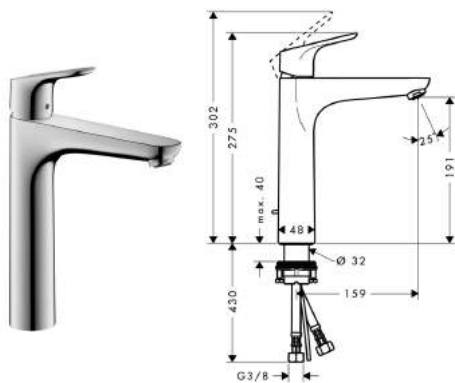

Basin

Single Lever Basin Mixer 190 with pop-up waste set

- ComfortZone 190
- projection 159 mm
- normal spray
- ceramic cartridge
- temperature limitation adjustable
- pop-up waste set G 1 1/4
- suitable for continuous flow water heaters
- connection dimension: DN15
- MWELS 1 tick, 2 ticks & 3 ticks

Code No. 31608000
31608000E
31608000L

Colour chrome

✓ Good
Water Consumption: 4.90 litres/min
Type of Product: Basin Taps and Mixers
Brand: Hansgrohe
Model: Focus Basin Mixer 190 31608
Reg no.: BST-2013/013029

✓✓ Very Good
Water Consumption: 3.00 litres/min
Type of Product: Basin Taps and Mixers
Brand: Hansgrohe
Model: Focus Basin Mixer 190 31608E
Reg no.: BST-2013/013030

✓✓✓ Excellent
Water Consumption: 1.90 litres/min
Type of Product: Basin Taps and Mixers
Brand: Hansgrohe
Model: Focus Basin Mixer 190 31608L
Reg no.: BST-2013/013046