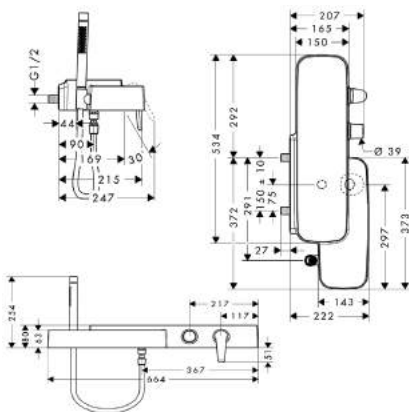

Bath

**Single Lever Bath Mixer
for exposed installation, DN15**

- body: mineral cast
- ceramic cartridge
- diverter valve bath/shower
- centre distance 150 ± 12mm
- non-return valve
- with Axor Starck hand shower with normal and soft spray, shower holder, hose connection DN15, shower hose 1,25m
- suitable for continuous flow water heaters
- adjustable temperature restriction
- with non-return valve
- MWELS 1 tick

Code No. 19420400

Colour chrome

✓ Good

Water Consumption: 7.40 litres/min

Type of Product: Shower Taps and Mixers

Brand: Axor

Model: Bouroullec Exposed Single Lever Bath Mixer 19420

Reg no.: SHT-2011/008032