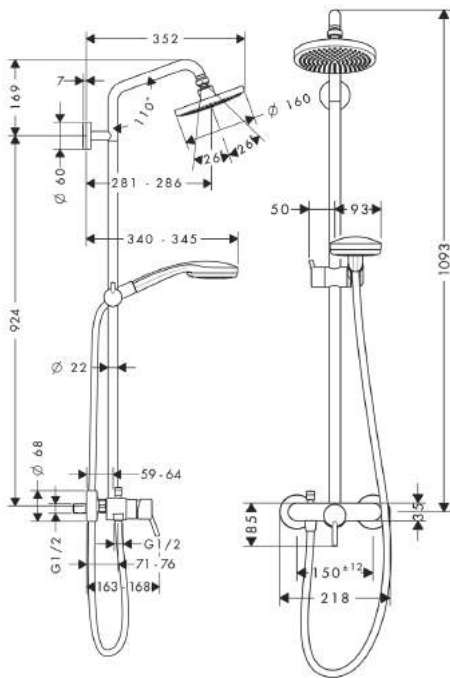

Shower

Croma 100 1jet Showerpipe with Single Lever Mixer

- adjustable hot water limitation
- overhead shower Croma 160
- shower head size: 160 mm
- overhead shower angle adjustable
- spray type: Rain
- shower arm length: 270 mm
- height-adjustable hand shower holder
- scope of supply: wall bar spacer (grey)
- installation type: exposed installation
- connection dimension DN15
- connection thread G 1/2
- centre distance 150 mm ± 12 mm
- ceramic cartridge
- temperature limitation adjustable consisting of:
  - Isiflex shower hose 1.60m (no.28276XXX)
  - Croma 160 1jet overhead shower (no.27450000)
  - Croma 100 Vario hand shower (no.28535000)
  - MWELS 1 tick

Code No. 27154000

Colour chrome

✓ Good

Water Consumption: 8.90 litres/min

Type of Product: Shower Taps and Mixers

Brand: Hansgrohe

Model: Croma 100 Showerpipe with Single Lever Mixer 27154

Reg no.: SHT-2013/012580