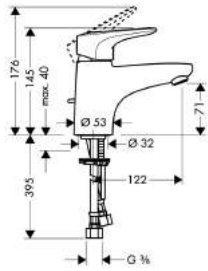

Basin

Single Lever Basin Mixer DN15

- ceramic cartridge
- Boltic lever lock
- adjustable temperature restriction
- QuickClean aerator
- pop-up waste set 1 1/4"
- suitable for continuous flow water heaters
- MWELS 2 ticks

Code No. 14070000E
14070090E

Colour chrome
chrome/goldoptic

✓✓ Very Good
Water Consumption: 3.90 litres/min
Type of Product: Basin Taps and Mixers
Brand: Hansgrohe
Model: Metropol E basin mixer
Reg no.: BST-2009/001680