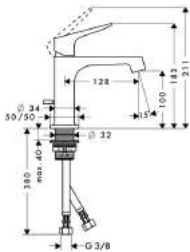

Single Lever Basin Mixer 100 without pull-rod

- ComfortZone 100
- projection 128 mm
- normal spray
- ceramic cartridge
- temperature limitation adjustable
- without pull-rod
- suitable for continuous flow water heaters
- connection dimension: DN15
- MWELS 1 tick, 2 ticks & 3 ticks

Code No. 34017000
34017000E
34017000L
Colour chrome