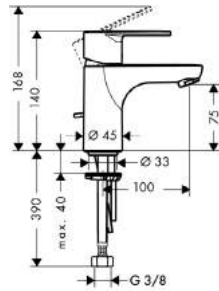

Basin

Single Lever Basin Mixer with pop-up waste set

- ComfortZone 80
- projection 100 mm
- normal spray
- ceramic cartridge
- temperature limitation adjustable
- pop-up waste set G 1 1/4
- suitable for continuous flow water heaters
- connection dimension: DN15
- MWELS 1 tick, 2 ticks & 3 ticks

Code No. 31612000
31612000E
31612000L

Colour chrome

✓ Good
Water Consumption: 4.20 litres/min
Type of Product: Basin Taps and Mixers
Brand: Hansgrohe
Model: Talis E2 Single Lever Basin Mixer 31612
Reg no.: BST-2009/003437

✓✓ Very Good
Water Consumption: 3.00 litres/min
Type of Product: Basin Taps and Mixers
Brand: Hansgrohe
Model: Talis E2 31612E
Reg no.: BST-2013/013701

✓✓✓ Excellent
Water Consumption: 1.70 litres/min
Type of Product: Basin Taps and Mixers
Brand: Hansgrohe
Model: Talis E2 31612L
Reg no.: BST-2013/013723