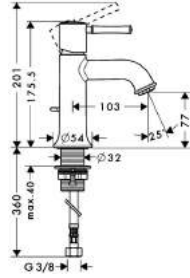

Basin

Single Lever Basin Mixer 80 with pop-up waste set

- ComfortZone 80
- projection 103 mm
- normal spray
- ceramic cartridge
- temperature limitation adjustable
- pop-up waste set G 1 1/4
- suitable for continuous flow water heaters
- connection dimension: DN15
- MWELS 1 tick

Code No. 14111000
14111820
Colour chrome
brushed nickel

✓ Good
Water Consumption: 4.30 litres/min
Type of Product: Basin Taps and Mixers
Brand: Hansgrohe
Model: Talis Classic single lever basin mixer
Reg no.: BST-2009/001320