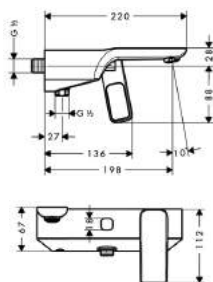

Bath

Single lever bath mixer for exposed installation

- projection 198 mm
- connection type: s-shaped connections
- centre distance: 150 mm ± 16 mm
- normal spray
- ceramic cartridge
- temperature limitation not adjustable
- with automatic resetting
- non-return valve
- with silencer
- suitable for continuous flow water heaters
- connection dimension: DN15
- MWELS 1 tick

Code No. 11420000

Colour chrome

✓ Good

Water Consumption: 7.70 litres/min

Type of Product: Shower Taps and Mixers

Brand: Axor

Model: Urquiola Single Lever Exposed Bath Mixer 11420

Reg no.: SHT-2009/003759