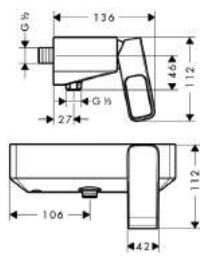

Shower

**Single lever shower mixer
for exposed installation**

- 1 outlet
- connection type: s-shaped connections
- centre distance: 150 mm ± 16 mm
- operating pressure: min. 1 bar / max. 10 bar
- ceramic cartridge
- temperature limitation adjustable
- material: metal
- non-return valve
- with silencer
- suitable for continuous flow water heaters
- hose connection DN15
- connection dimension: DN15
- MWELS 1 tick

Code No. 11620000

Colour chrome