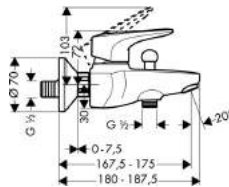

Bath

Single Lever Bath Mixer DN15 for exposed fitting

- ceramic cartridge, Boltic lever lock
- adjustable temperature restriction
- QuickClean aerator
- button with stop/diverter valve to revert from shower to bath filler
- centre distance 150± 12mm, S-shaped connections with noise reduction
- PA-IX 9873/IBB
- MWELS 1 tick

Code No. 14470000
14470090

Colour chrome
chrome/goldoptic