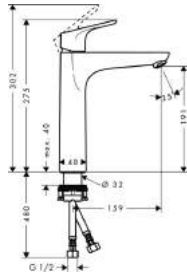

Basin

Single Lever Basin Mixer 190 without waste set

- ComfortZone 190
- projection 159 mm
- normal spray
- ceramic cartridge
- temperature limitation adjustable
- without waste set
- suitable for continuous flow water heaters
- connection dimension: DN15
- MWELS 1 tick & 2 ticks

Code No. 31518000
31518000E

Colour chrome