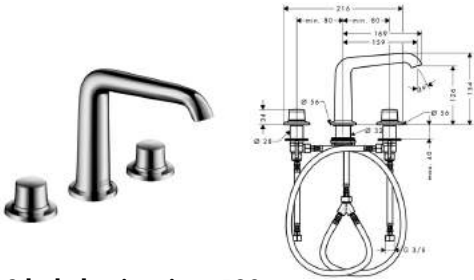

3-hole basin mixer 130 without pull-rod

- ComfortZone 130
- projection 160 mm
- laminar spray
- ceramic valves hot/ cold 180°
- temperature limitation not adjustable
- without pull-rod
- suitable for continuous flow water heaters
- connection dimension: DN15
- MWELS 1 tick