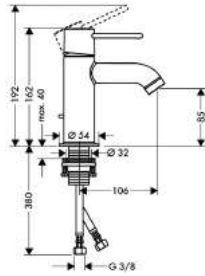

Basin

Single lever basin mixer 90 with pop-up waste set

- ComfortZone 90
- projection 106 mm
- normal spray
- ceramic cartridge
- temperature limitation adjustable
- pop-up waste set G 1 1/4"
- suitable for continuous flow water heaters
- connection dimension: DN15
- MWELS 1 tick