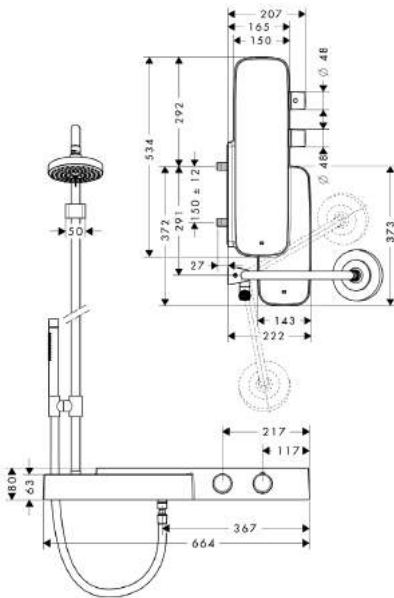

Shower

Code No. 19670400
Colour alpine white
 chrome

Showerpipe with Thermostatic Mixer and 1jet overhead shower

- overhead shower Axor Starck 240
- shower head size: 240 mm
- overhead shower angle adjustable
- spray type: RainAir
- operating pressure: min. 1 bar / max. 10 bar
- fully chrome-plated spray disc
- shower arm length: 430 mm
- swivel shower arm
- thermostat Axor Bouroullec
- material: mineral cast with gelcoat
- with spacious shelf
- shelf finish: white
- safety lock at 40°C
- adjustable hot water limitation
- outlets controlled via turning handle
- installation type: exposed installation
- connection dimension DN15
- connection thread G 1/2
- centre distance 150 ± 12mm
- MWELS 1 tick