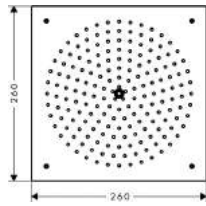

Overhead Shower

Raindance 260 x 260mm Air 1jet Overhead Shower

- shower head size: 240mm
- spray type: RainAir
- fully chrome-plated spray disc
- material spray disc: metal
- spray disc removeable for cleaning
- installation type: flush with the ceiling
- Raindance 260 x 260 mm Air 1jet overhead shower EcoSmart 9 l/min
- connecting thread G 1/2
- connection dimension: DN15
- VWELS 1 tick