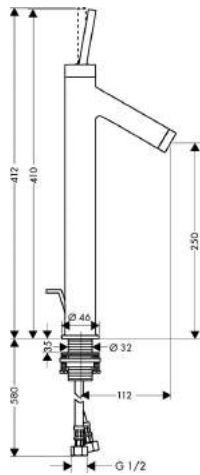

Single Lever Basin Mixer for wash bowls DN15

- joystick cartridge
- QuickClean aerator
- pop-up waste set 1 1/4"
- suitable for continuous flow water heaters
- MWELS 1 tick

Code No. 10120000

Colour chrome

✓ Good

Water Consumption: 4.30 litres/min

Type of Product: Basin Taps and Mixers

Brand: Axor

Model: Starck Puro highriser single lever basin mixer

Reg no.: BST-2009/001712