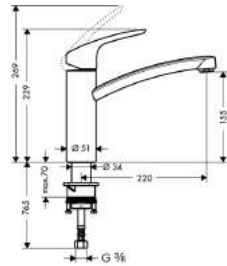

Focus E²

Single Lever Kitchen Mixer 160

- ComfortZone 160
- swivel spout 360°
- normal spray
- connection dimension: DN15
- ceramic cartridge
- connection type: G 3/8 connections
- suitable for continuous flow water heaters
- MWELS 1 tick, 2 ticks & 3 ticks

Code No. 31806000
31806000E
31806000L
Colour chrome

✓ Good
Water Consumption: 7.30 litres/min
Type of Product: Sink/Bib Taps and Mixers
Brand: Hansgrohe
Model: 31806
Reg no.: SKT/BT-2015/017307

✓✓ Very Good
Water Consumption: 4.80 litres/min
Type of Product: Sink/Bib Taps and Mixers
Brand: Hansgrohe
Model: Focus E² Single Lever Kitchen Mixer 31806
Reg no.: SKT/BT-2010/005035

✓✓✓ Excellent
Water Consumption: 3.20 litres/min
Type of Product: Sink/Bib Taps and Mixers
Brand: Hansgrohe
Model: Focus E² Single Lever Kitchen Mixer 31806L
Reg no.: SKT/BT-2011/008155