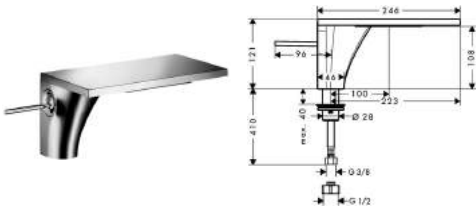

✓✓ Very Good
Water Consumption: 6.60 litres/min
Type of Product: Shower Taps and Mixers
Brand: Hansgrohe
Model: 13171E
Reg no.: SHT-2014/014282

Basin

**Single Lever Basin Mixer 110
without pull-rod**

- ComfortZone 110
- projection 100 mm
- wide flood jet
- joystick ceramic cartridge
- temperature limitation not adjustable
- non-closing flush grated valve
- suitable for continuous flow water heaters
- connection dimension: DN15
- MWELS 1 tick & 2 ticks