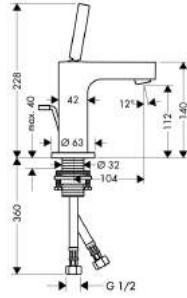

Basin

Single lever basin mixer 110 with pop-up waste set

- ComfortZone 110
- projection 104 mm
- normal spray
- joystick ceramic cartridge
- temperature limitation not adjustable
- pop-up waste set G 1 1/4
- suitable for continuous flow water heaters
- connection dimension: DN15
- MWELS 1 tick

Code No. 39010009

Colour chrome

✓ Good
Water Consumption: 4.40 litres/min
Type of Product: Basin Taps and Mixers
Brand: Axor
Model: Citterio Single lever basin mixer
Reg no.: BST-2009/001703