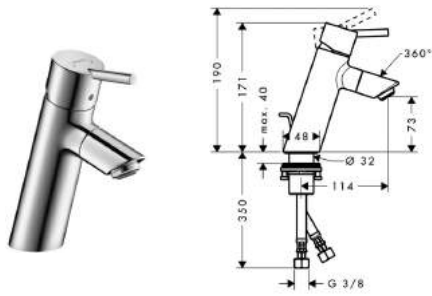

Basin

Single Lever Basin Mixer 80 with pop-up waste set

- ComfortZone 80
- rotatable spout 360°
- projection 114 mm
- normal spray
- ceramic cartridge
- temperature limitation adjustable
- pop-up waste set G 1 1/4
- suitable for continuous flow water heaters
- connection dimension: DN15
- MWELS 1 tick & 2 ticks

Code No. 32053000
32053000E
Colour chrome

✓ Good
Water Consumption: 4.70 litres/min
Type of Product: Basin Taps and Mixers
Brand: Hansgrohe
Model: Talis 80 32053
Reg no.: BST-2014/014525

✓✓ Very Good
Water Consumption: 3.20 litres/min
Type of Product: Basin Taps and Mixers
Brand: Hansgrohe
Model: Talis 80 32053E
Reg no.: BST-2014/014526