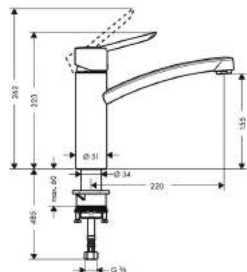

Focus S

Single Lever Kitchen Mixer

- swivel spout 360°
- normal spray
- connection dimension: DN15
- ceramic cartridge
- connection type: G 3/8 connections
- suitable for continuous flow water heaters
- MWELS 1 tick & 2 ticks

Code No. 31786000
31786000E
Colour chrome

✓ Good
Water Consumption: 6.90 litres/min
Type of Product: Sink/Bib Taps and Mixers
Brand: Hansgrohe
Model: Focus S Single Lever Kitchen Mixer 31786
Reg no.: SKT/BT-2009/003750

✓✓ Very Good
Water Consumption: 4.50 litres/min
Type of Product: Sink/Bib Taps and Mixers
Brand: Hansgrohe
Model: Focus S Kitchen Mixer 31786E
Reg no.: SKT/BT-2009/002932