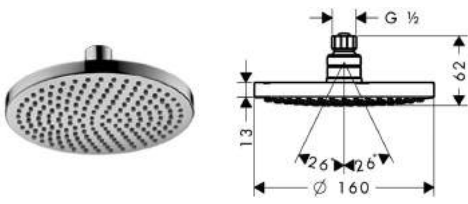

Overhead Shower

Croma 160 1jet overhead shower

- shower head size: 160 mm
- spray type: Rain
- fully chrome-plated spray disc
- material spray disc: plastic
- installation type: ceiling or wall
- connecting thread G 1/2
- connection dimension: DN15
- VWELS 1 tick & 2 ticks

Code No. 27450000
27450000E

Colour chrome

✓ Good
Water Consumption: 7.10 litres/min
Type of Product: Showerheads
Brand: Hansgrohe
Model: Croma 160 Overhead Shower
27450
Reg no.: 02/2012/114606

✓✓ Very Good
Water Consumption: 5.30 litres/min
Type of Product: Showerheads
Brand: Hansgrohe
Model: Croma 160 Overhead Shower
27450E
Reg no.: 02/2012/114615