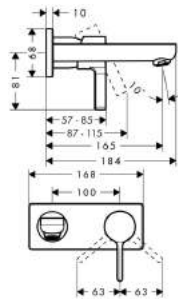

Basin

Single Lever Basin Mixer for concealed installation with spout 165mm wall-mounted

- handle can be positioned on the right or left, depends on the basic set installation
- projection 165 mm
- normal spray
- variable positioning of the mixer system, can be left or right of the spout
- ceramic cartridge
- temperature limitation adjustable
- non-closing flush grated valve
- suitable for continuous flow water heaters
- connection dimension: DN15
- MWELS 1 tick & 2 ticks

Code No. 31162000
31162000E
Colour chrome

✓ Good
Water Consumption: 5.40 litres/min
Type of Product: Basin Taps and Mixers
Brand: Hansgrohe
Model: METRIS S 31162 + 13622180
Reg no.: BST-2013/012588

✓✓ Very Good
Water Consumption: 3.00 litres/min
Type of Product: Basin Taps and Mixers
Brand: Hansgrohe
Model: METRIS S 31162E + 13622180
Reg no.: BST-2013/012587