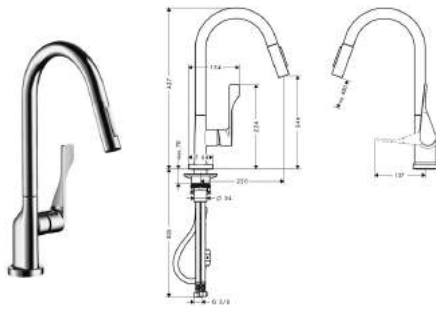

Code No. 34820000E

Colour chrome

✓✓ Very Good
 Water Consumption: 5.00 litres/min
 Type of Product: Sink/Bib Taps and Mixers
 Brand: Axor
 Model: Citterio M 34820E
 Reg no.: SKT/BT-2014/014529

Axor Citterio M