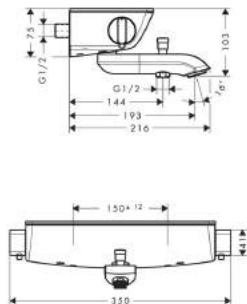

Code No. 13123000
13123000E

Colour chrome
white/chrome

✓ Good
Water Consumption: 7.60 litres/min
Type of Product: Shower Taps and Mixers
Brand: Hansgrohe
Model: 13123
Registration No.: SHT-2015/017303

✓✓ Very Good
Water Consumption: 6.40 litres/min
Type of Product: Shower Taps and Mixers
Brand: Hansgrohe
Model: 13123E
Registration No.: SHT-2015/017306