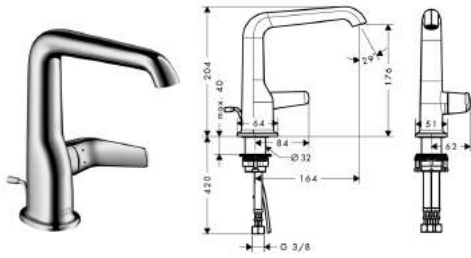

Basin

Single lever basin mixer 180 with pop-up waste set

- ComfortZone 180
- projection 164 mm
- laminar spray
- ceramic cartridge
- temperature limitation adjustable
- pop-up waste set G 1 1/4"
- suitable for continuous flow water heaters
- connection dimension: DN15
- MWELS 1 tick