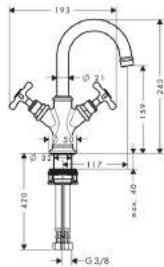

2-Handle Basin Mixer 160 with pop-up waste set for hand washbasins

- ComfortZone 160
- projection 117 mm
- normal spray
- ceramic valves hot/cold 180°
- temperature limitation not adjustable
- pop-up waste set G 1 1/4
- suitable for continuous flow water heaters
- swivel range 120°
- connection dimension: DN15
- MWELS 1 tick & 2 ticks

1. **Code No.** 16505000
   16505820
   16505830
   16505000E
   16505820E
   16505830E

1. **Colour** chrome
   brushed nickel
   polished nickel