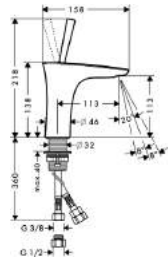

Basin

Single lever basin mixer 110 with pop-up waste set

- ComfortZone 110
- projection 113 mm
- laminar spray
- adjustable spray former
- joystick ceramic cartridge
- with push-open waste set
- suitable for continuous flow water heaters
- connection dimension DN15
- MWELS 1 tick

Code No. 15070009
15070409
Colour pure chrome
white chrome