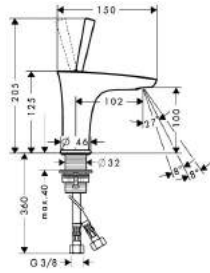

Basin

Single Lever Basin Mixer 100 with push-open waste set for hand washbasins

- ComfortZone 100
- projection 102 mm
- laminar spray
- adjustable spray former
- joystick ceramic cartridge
- push-open waste set G 1 1/4
- suitable for continuous flow water heaters
- connection dimension: DN15
- MWELS 1 tick

Code No. 15075000
15075400

Colour pure chrome
white chrome

✓ Good
Water Consumption: 4.30 litres/min
Type of Product: Basin Taps and Mixers
Brand: Hansgrohe
Model: Pura Vida Single Lever Basin Mixer (small) 15075
Reg no.: BST-2009/003429