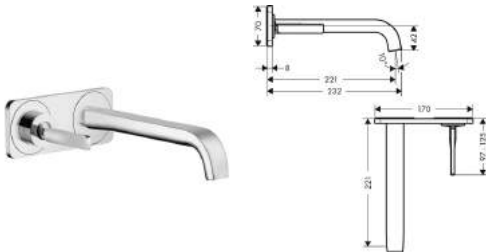

Single lever basin mixer for concealed installation with plate wall-mounted

- handle can be positioned on the right or left, depends on the basic set installation
- projection 220 mm
- laminar spray
- joystick ceramic cartridge
- temperature limitation not adjustable
- scope of supply: spout, handle, sleeve, mounting plate
- non-closing flush grated valve
- suitable for continuous flow water heaters
- MWELS 1 tick & 2 ticks

Code No. 36114000
36114000E
Colour chrome

✓ Good
Water Consumption: 4.40 litres/min
Type of Product: Basin Taps and Mixers
Brand: Axor
Model: Citterio E 36114
Registration No.: BST-2015/017630

✓✓ Very Good
Water Consumption: 2.50 litres/min
Type of Product: Basin Taps and Mixers
Brand: Axor
Model: Citterio E 36114E
Registration No.: BST-2015/017631