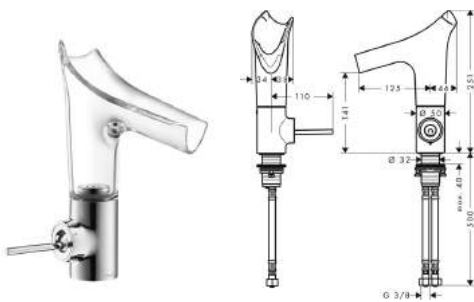

Basin

Code No. 12112000E

Colour chrome

Single lever basin mixer 140

- handle can be positioned on the right or left, depends on the basic set installation
- ComfortZone 140
- combination of crystal glass and metal
- projection 125 mm
- laminar spray
- EasyClick connection between body and spout
- spout is dishwasher safe
- removeable spout with SafetyStop-function
- joystick ceramic cartridge
- temperature limitation not adjustable
- non-closing flush grated valve
- swivel range 360°
- connection dimension: DN15
- not recommended for the public and semi-public area
- MWELS 2 ticks

✓✓ Very Good
Water Consumption: 3.40 litres/min
Type of Product: Basin Taps and Mixers
Brand: Axor
Model: Starck V 12112E
Registration No.: BST-2015/017801