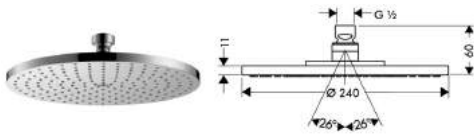

Overhead Shower

Axor Starck 240 1jet plate overhead shower

- shower head size: 240 mm
- spray type: RainAir
- fully chrome-plated spray disc
- material spray disc: metal
- installation type: ceiling or wall
- connection thread G 1/2
- connection dimension: DN15
- suitable for continuous flow water heaters with an output of 18 kW
- VWELS 1 tick & 2 ticks

Code No. 28494000
28494000E
Colour chrome

✓ Good
Water Consumption: 7.40 litres/min
Type of Product: Showerheads
Brand: Axor
Model: Starck Overhead shower 240mm
Reg no.: 02/2013/116457

✓✓ Very Good
Water Consumption: 6.60 litres/min
Type of Product: Showerheads
Brand: Axor
Model: Starck Overhead Shower 240 28494E
Reg no.: 02/2012/114620