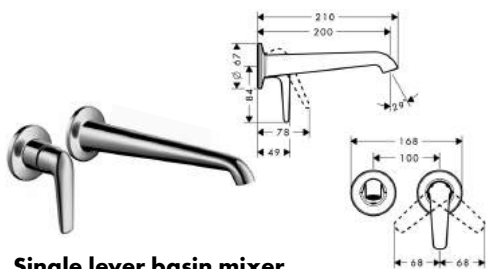

Code No. 19123000

Colour chrome

✓ Good

Water Consumption: 5.00 litres/min

Type of Product: Basin Taps and Mixers

Brand: Axor

Model: Bouroullec Two Hole Basin Mixer 155mm 19123

Reg no.: BST-2011/007975