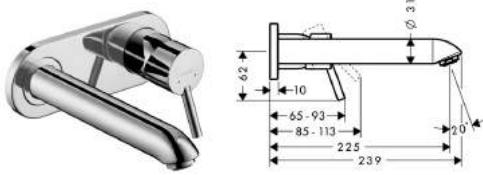

Basin

**Single Lever Basin Mixer
for concealed installation
with spout 225 mm wall-mounted**

- handle can be positioned on the right or left, depends on the basic set installation
- projection 225 mm
- normal spray
- variable positioning of the mixer system, can be left or right of the spout
- ceramic cartridge
- temperature limitation adjustable
- suitable for continuous flow water heaters
- connection dimension: DN15
- MWELS 1 tick

Code No. 31611000

Colour chrome

✓ Good

Water Consumption: 4.50 litres/min

Type of Product: Basin Taps and Mixers

Brand: Hansgrohe

Model: Talis S2 Wall Mounted Basin Mixer 225mm Spout31611

Reg no.: BST-2011/007455