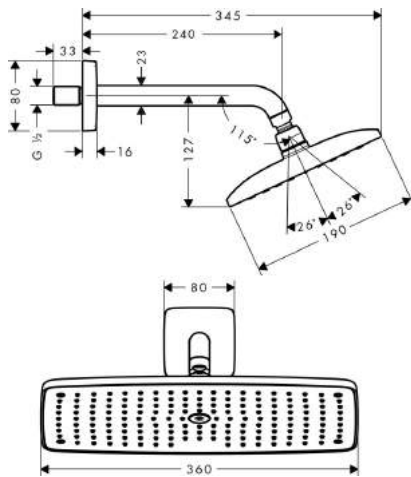

Overhead Shower

**Raindance E 360 Air 1jet
Overhead Shower
with Shower Arm 240mm**

- shower head size: 360 x 190mm
- shower arm length: 240 mm
- spray type: RainAir
- fully chrome-plated spray disc
- material spray disc: metal
- spray disc removeable for cleaning
- installation type: wall
- connecting thread G 1/2
- connection dimension: DN15
- VWELS 1 tick

Code No. 27371000

Colour chrome

✓ Good

Water Consumption: 8.60 litres/min

Type of Product: Showerheads

Brand: Hansgrohe

Model: Raindance E360 air 1 jet

overhead shower 27371

Serial No.: 02/2015/122920