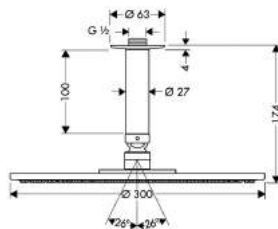

Raindance S 300 Air 1jet overhead shower with ceiling connector 100 mm

- shower head size: 300 mm
- spray type: RainAir
- fully chrome-plated spray disc
- material spray disc: metal
- ceiling connection length: 100 mm
- installation type: ceiling
- connecting thread G 1/2
- connection dimensions: DN15
- VWELS 1 tick & 2 ticks

Code No. 27494000

27494000E

Colour chrome

✓ Good
Water Consumption: 8.00 litres/min
Type of Product: Showerheads
Brand: Hansgrohe
Model: 27494000
Reg no.: 02/2014/119769

✓✓ Very Good
Water Consumption: 6.60 litres/min
Type of Product: Showerheads
Brand: Hansgrohe
Model: Raindance Air Overhead Shower 300 27494E
Reg no.: 02/2012/114619