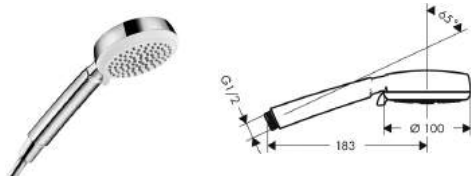

Crometta 100 Vario hand shower

- shower head size: 100mm
- spray type adjustment by turning spray disc
- spray type: Rain, Normal spray, Shampoo spray, Massage spray
- with internal water conduction
- rinseable dirt filter
- connection thread G 1/2
- connection dimension: DN15
- suitable for continuous flow water heaters
- VWELS 1 tick, 2 ticks & 3 ticks

Code No. 26824000
26824000E
26824000L

Colour chrome

✓ Good
Water Consumption: 8.60 litres/min
Type of Product: Showerheads
Brand: Hansgrohe
Model: Crometta 100 Vario
hand shower 26824
Serial no.: 02/2015/124082

✓✓ Very Good
Water Consumption: 6.80 litres/min
Type of Product: Showerheads
Brand: Hansgrohe
Model: Crometta 100 Vario
hand shower 26824E
Serial no.: 02/2015/124083

✓✓✓ Excellent
Water Consumption: 4.60 litres/min
Type of Product: Showerheads
Brand: Hansgrohe
Model: Crometta 100 Vario
hand shower 26824L
Serial no.: 02/2015/124084