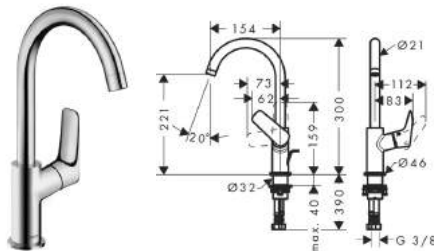

Single Lever Basin Mixer 210 with swivel spout with 120° range and pop-up waste set

- ComfortZone 210
- projection 154 mm
- normal spray
- ceramic cartridge
- temperature limitation adjustable
- pop-up waste set G 1 1/4
- suitable for continuous flow water heaters
- swivel range 120°
- connection dimension: DN15
- MWELS 1 tick & 2 ticks

Code No. 71130000
71130000E
Colour chrome

✓ Good
Water Consumption: 4.80 litres/min
Type of Product: Basin Taps and Mixers
Brand: Hansgrohe
Model: 71130
Registration No.: BST-2015/016959

✓✓ Very Good
Water Consumption: 3.30 litres/min
Type of Product: Basin Taps and Mixers
Brand: Hansgrohe
Model: 71130E
Registration No.: BST-2015/016958