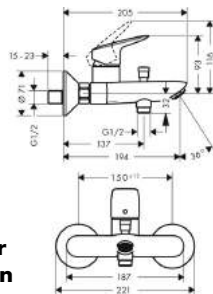

Bath

Single lever bath mixer for exposed installation

- projection 194 mm
- connection type: s-shpaed connections
- centre distance 150mm ± 12mm
- normal spray
- ceramic cartridge
- temperature limitation adjustable
- with automatic resetting
- non-return valve
- with silencer
- suitable for continuous flow water heaters
- connection dimensions: DN15
- MWELS 1 tick, 2 ticks & 3 ticks

Code No. 71400009
71400019
71400029
Colour chrome

✓ Good
Water Consumption: 7.80 litres/min
Type of Product: Shower Taps and Mixers
Brand: Hansgrohe
Model: Logis 71400009
Reg no.: SHT-2015/018102

✓✓ Very Good
Water Consumption: 5.30 litres/min
Type of Product: Shower Taps and Mixers
Brand: Hansgrohe
Model: Logis 71400019
Reg no.: SHT-2015/018103

✓✓✓ Excellent
Water Consumption: 4.70 litres/min
Type of Product: Shower Taps and Mixers
Brand: Hansgrohe
Model: Logis 71400029
Reg no.: SHT-2015/018168