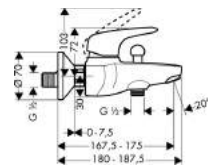

Bath

Single Lever Bath Mixer DN15 for exposed fitting

- ceramic cartridge, Boltic lever lock
- adjustable temperature restriction
- QuickClean aerator
- button with stop/diverter valve to revert from shower to bath filler
- centre distance 150± 12mm
- S-shaped connections with noise reduction
- MWELS 1 tick