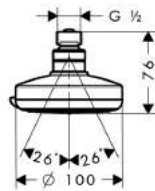

Overhead Shower

Croma 100 Vario overhead shower

- shower head size: 100 mm
- spray type: Massage spray, Shampoo spray, Normal spray, Rain
- spray type alternation: adjustment with shift on overhead shower
- grey spray disc
- material spray disc: plastic
- installation type: ceiling or wall
- connecting thread G 1/2
- connection dimension: DN15
- VWELS 1 tick

Code No. 27441000

Colour chrome