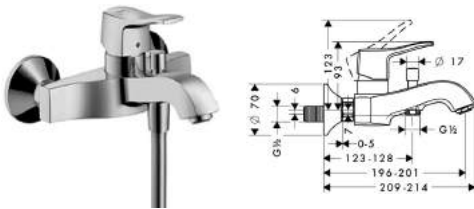

Bath

Single Lever Bath Mixer for exposed installation

- projection 123 mm - 128 mm
- connection type: s-shaped connections
- centre distance 150 mm ± 12 mm
- normal spray
- ceramic cartridge
- temperature limitation adjustable
- with automatic resetting
- non-return valve
- with silencer
- suitable for continuous flow water heaters
- connection dimension: DN15
- MWELS 1 tick

Code No. 31478000
31478820

Colour chrome
brushed nickel

✓ Good
Water Consumption: 8.00 litres/min
Type of Product: Shower Taps and Mixers
Brand: Hansgrohe
Model: Metris Classic Exposed Bath Mixer 31478
Reg no.: SHT-2009/003754