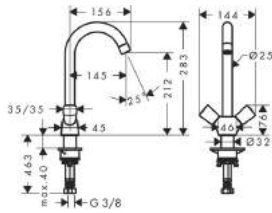

Logis

2-handle kitchen mixer

- swivel range adjustable in 3 steps 110°, 150° or 360°
- normal spray
- connection dimension: DN15
- ceramic valves hot/ cold 90°
- connection type: G 3/8 connections
- suitable for continuous flow water heaters
- MWELS 1 tick & 2 ticks

Code No. 71280000
71280000E
Colour chrome

✓ Good
Water Consumption: 7.80 litres/min
Type of Product: Sink/Bib Taps and Mixers
Brand: Hansgrohe
Model: Logis 71280
Reg no.: SKT/BT-2015/018289

✓✓ Very Good
Water Consumption: 5.40 litres/min
Type of Product: Sink/Bib Taps and Mixers
Brand: Hansgrohe
Model: Logis 71280E
Reg no.: SKT/BT-2015/018290