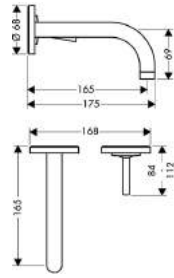

Basin

Single lever basin mixer for concealed installation with spout 165 mm and escutcheons wall-mounted

- handle can be positioned on the right or left, depends on the basic set installation
- projection 165 mm
- normal spray
- joystick ceramic cartridge
- temperature limitation adjustable
- non-closing flush grated valve
- suitable for continuous flow water heaters
- connection dimension: DN15
- MWELS 2 ticks

Code No. 38113000E

Colour chrome