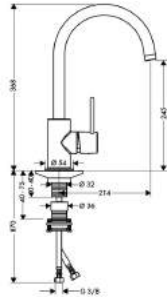

Axor Uno²

Single Lever Kitchen Mixer

- swivel range 360°
- handle can be positioned on the right or left
- vertical handle position
- normal spray
- connection dimension: DN15
- ceramic cartridge
- connection type: G 3/8 connections
- integrated non-return valve
- suitable for continuous flow water heaters
- MWELS 3 ticks

Code No. 38830000L
38830800L
Colour chrome
stainless steel optic