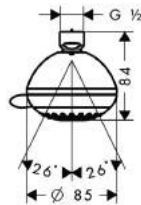

Crometta 85 Variojet overhead shower

- shower head size: 85mm
- spray type: Normal spray, Vario spray
- spray type alternation: adjustment with shift on overhead shower
- grey spray disc
- material spray disc: plastic
- installation type: ceiling or wall
- connecting thread G 1/2
- connection dimensions: DN15
- VWELS 1 tick

Code No. 28424000

Colour chrome