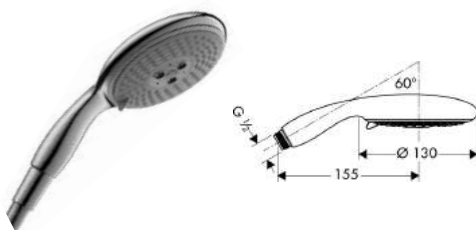

Raindance E 120 Air 3jet Hand Shower DN15

- extra large shower head Ø 130mm
- choice of 3 spray modes: Rain Air, Whirl Air, Balance Air, AirPower technology
- rinseable dirt filter, QuickClean system
- suitable for continuous flow water heaters from 21KW upwards
- VWELS 2 ticks

Code No. 28507000E
Colour chrome

✓✓ Very Good
Water Consumption: 6.70 litres/min
Type of Product: Showerheads
Brand: Hansgrohe
Model: Raindance E120 Air 3 Jet Hand Shower 28507E
Reg no.: 02/2012/114624