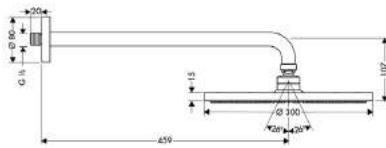

Raindance S 300 Air 1jet Overhead Shower with Shower Arm 450mm

- shower head size: 300 mm
- shower arm length: 460 mm
- spray type: RainAir
- fully chrome-plated spray disc
- material spray disc: metal
- installation type: wall
- connecting thread G 1/2
- connection dimensions: DN15
- VWELS 1 tick

Code No. 27492000

Colour chrome

✓ Good
Water Consumption: 8.50 litres/min
Type of Product: Showerheads
Brand: Hansgrohe
Model: 27492000
Reg no.: 02/2014/119768