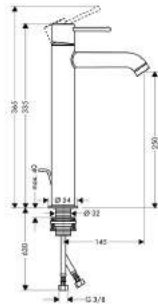

Single Lever Basin Mixer for wash bowls DN15

- ComfortZone 250
- ceramic cartridge
- QuickClean aerator
- pop-up waste set G 1 1/4"
- suitable for continuous flow water heaters
- MWELS 1 tick

Code No. 38025000

Colour chrome