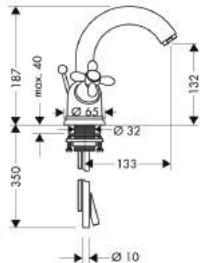

2-handle basin mixer 130 with pop-up waste set, swivel spout and copper pipes

- ComfortZone 130
- projection 133 mm
- normal spray
- ceramic valves hot/ cold 180°
- temperature limitation not adjustable
- pop-up waste set G 1 1/4
- suitable for continuous flow water heaters
- connection dimension: DN15
- MWELS 1 tick & 2 ticks

Code No. 17030000
17030090
17030000E
17030090E

Colour chrome
chrome/goldoptic

✓ Good
Water Consumption: 4.50 litres/min
Type of Product: Basin Taps and Mixers
Brand: Axor
Model: Carlton 17030000
Registration no.: BST-2015/016708

✓✓ Very Good
Water Consumption: 3.10 litres/min
Type of Product: Basin Taps and Mixers
Brand: Axor
Model: Carlton 17030E
Registration no.: BST-2015/016709