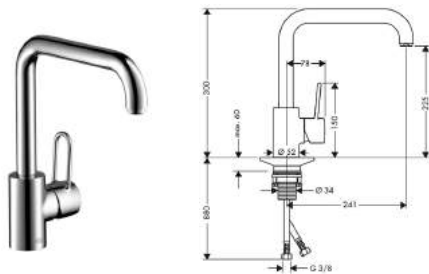

Axor Uno²

Single Lever Kitchen Mixer

- swivel range 360°
- handle can be positioned on the right or left
- vertical handle position
- normal spray
- connection dimension: DN15
- ceramic cartridge
- connection type: G 3/8 connections
- integrated non-return valve
- suitable for continuous flow water heaters
- MWELS 1 tick & 2 ticks

Code No. 14850000
14850000E

Colour chrome

✓ Good
Water Consumption: 8.00 litres/min
Type of Product: Sink/Bib Taps and Mixers
Brand: Axor
Model: Uno Kitchen Mixer 14850
Reg no.: SKT/BT-2013/011736

✓✓ Good
Water Consumption: 5.30 litres/min
Type of Product: Sink/Bib Taps and Mixers
Brand: Axor
Model: Uno Kitchen Mixer 14850E
Reg no.: SKT/BT-2013/011737