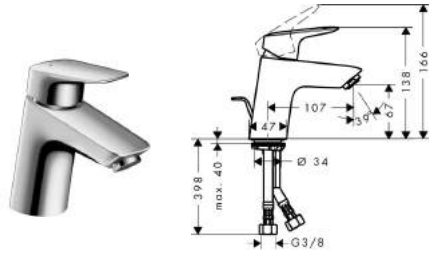

Basin

Single Lever Basin Mixer 70 with pop-up waste set

- ComfortZone 70
- projection 107 mm
- normal spray
- ceramic cartridge
- temperature limitation adjustable
- pop-up waste set G 1 1/4
- suitable for continuous flow water heaters
- connection dimension: DN15
- MWELS 1 tick & 2 ticks

Code No. 71070000
71070000E
Colour chrome

✓ Good
Water Consumption: 4.80 litres/min
Type of Product: Basin Taps and Mixers
Brand: Hansgrohe
Model: 71070009
Reg no.: BST-2014/014473

✓✓ Very Good
Water Consumption: 3.40 litres/min
Type of Product: Basin Taps and Mixers
Brand: Hansgrohe
Model: 71070019
Reg no.: BST-2014/014474