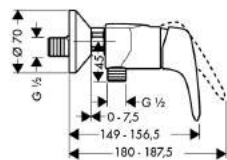

Shower

Single Lever Shower Mixer DN15

- ceramic cartridge
- Boltic lever lock
- non-return valve
- adjustable temperature regulation
- centre distance 150± 12mm
- S-shaped connections with noise reduction
- MWELS 1 tick