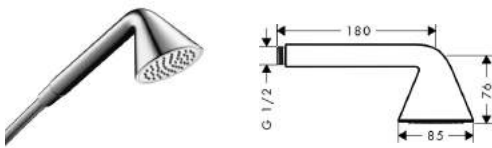

Hand Shower

Axor 1jet hand shower designed by Front

- shower head size: 8.5 mm
- spray type: Eco spray
- suitable for rim-/ tile-mounted mixers
- with internal water conduction
- rinseable dirt filter
- connection thread G 1/2
- connection dimension: DN15
- suitable for continuous flow water heaters
- VWELS 1 tick & 2 ticks

Code No. 26025000
26025000E
Colour chrome

✓ Good
Water Consumption: 8.30 litres/min
Type of Product: Showerheads
Brand: Axor
Model: Front HB 26025
Reg no.: 02/2014/120491

✓✓ Very Good
Water Consumption: 7.00 litres/min
Type of Product: Showerheads
Brand: Axor
Model: Front HB 26025E
Reg no.: 02/2014/121584