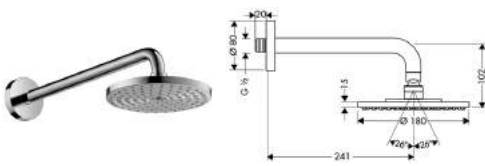

Overhead Shower

Raindance S 180 1jet overhead shower with shower arm 240 mm

- shower head size: 180 mm
- shower arm length: 240 mm
- spray type: Rain
- fully chrome-plated spray disc
- material spray disc: metal
- installation type: wall
- connecting thread G 1/2
- connection dimensions: DN15
- VWELS 2 tick

Code No. 27471000E

Colour chrome

✓✓ Very Good

Water Consumption: 6.70 litres/min

Type of Product: Showerheads

Brand: Hansgrohe

Model: Raindance Wall Mounted

Overhead Shower 180

27471E

Reg no.: 02/2012/114617