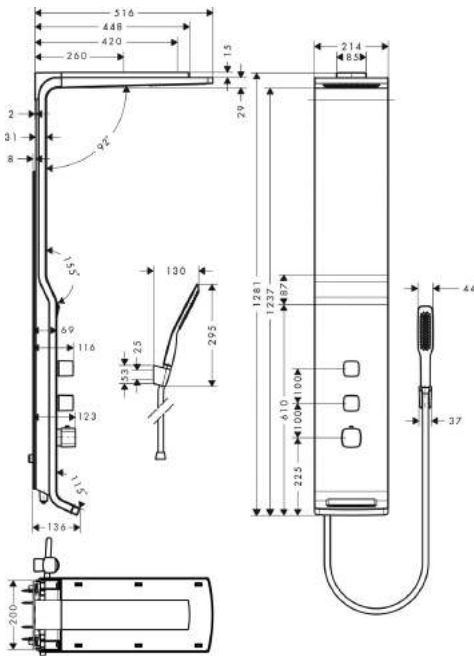

Shower

Code No. 27008000
27008400
Colour satin chrome
white chrome

Raindance Lift 180 2jet Shower Panel for exposed installation

- overhead shower Raindance S 180 Air
- shower head size: 180 mm
- shower arm length: 420 mm
- height adjustment: 200 mm
- spray type (overhead shower): RainAir, wide flood jet
- scald protection at 40°
- adjustable hot water limitation
- isolated water conduction
- centre distance: 150 mm ± 12 mm
- connection thread G 1/2
- site: wall
- installation type: exposed installation
- connection dimension: DN15

consisting of:

- Porter'S shower holder (no.28331XXX)
- Isiflex shower hose 1.60 m (no.28276XXX)
- PuraVida 120 Air 1 jet baton hand shower (no.28558XXX)
- MWELS 1 tick

✓ Good
Water Consumption: 8.10 litres/min
Type of Product: Shower Taps and Mixers
Brand: Hansgrohe
Model: Raindance Lift Shower Panel 27008
Reg no.: SHT-2013/013220