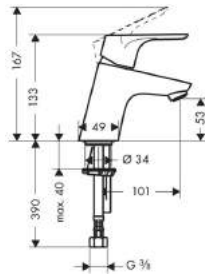

Basin

Single Lever Basin Mixer 70 without waste set

- ComfortZone 70
- projection 101 mm
- normal spray
- ceramic cartridge
- temperature limitation adjustable
- without waste set
- suitable for continuous flow water heaters
- connection dimension: DN15
- MWELS 1 tick, 2 ticks & 3 ticks

Code No. 31733000
31733000E
31733000L

Colour chrome

✓ Good
Water Consumption: 4.60 litres/min
Type of Product: Basin Taps and Mixers
Brand: Hansgrohe
Model: Focus E2 Basin Mixer
without Pull Rod 31733
Reg no.: BST-2013/012226

✓✓ Very Good
Water Consumption: 3.00 litres/min
Type of Product: Basin Taps and Mixers
Brand: Hansgrohe
Model: Focus E2 Basin Mixer without
Pull Rod 31733E
Reg no.: BST-2013/012227

✓✓✓ Excellent
Water Consumption: 1.70 litres/min
Type of Product: Basin Taps and Mixers
Brand: Hansgrohe
Model: 31733L
Reg no.: BST-2015/017305