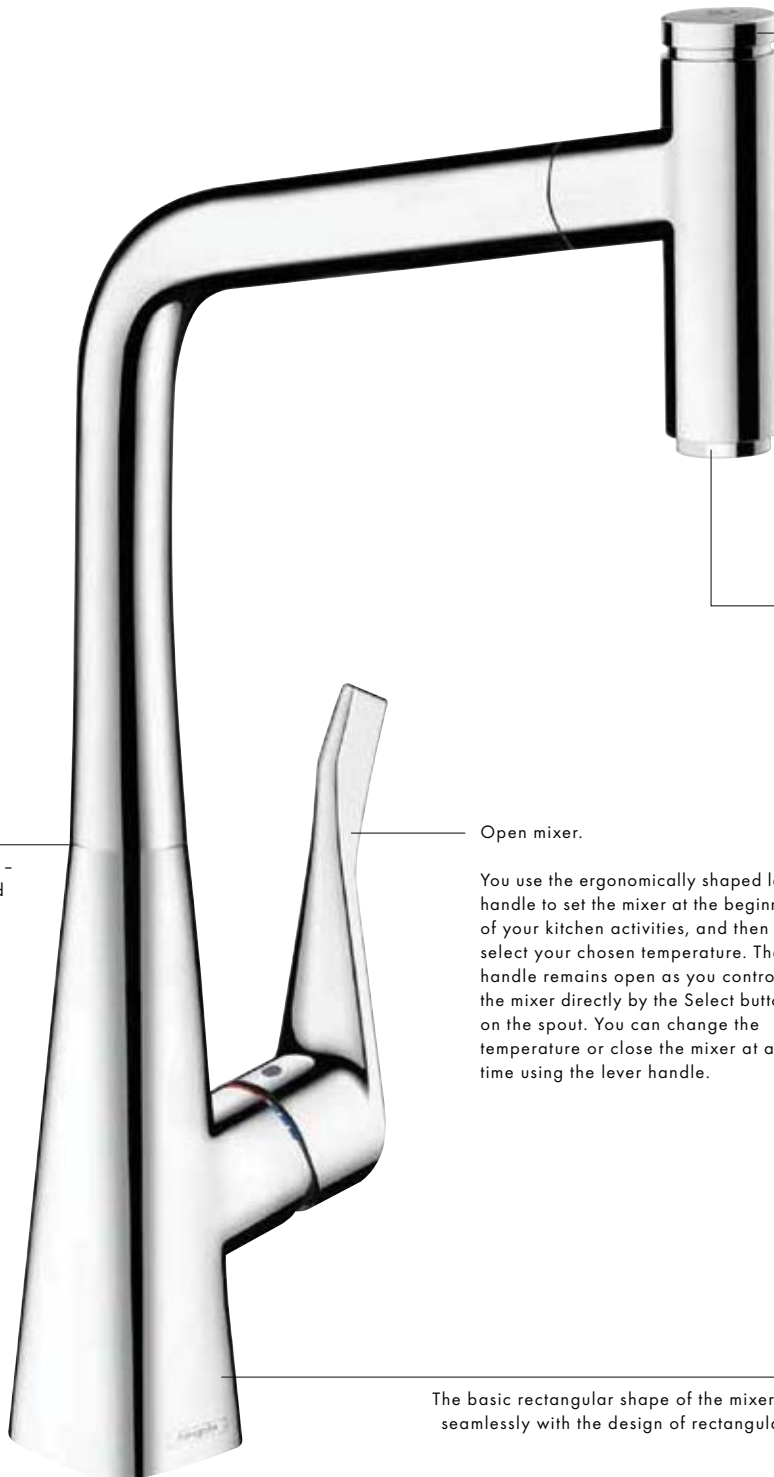

THESE TWO KITCHEN HELPERS NOT ONLY MAKE DAILY LIFE EASIER, BUT THEY LOOK GREAT, TOO.

Metris® Select

Turn the mixer on and off.

Start the water flow using the Select button, and stop it with absolute precision at the touch of the button. The lever remains open, and maintains the pre-set temperature and water quantity.

Pull-out spout and ergonomic handle – for optimum flexibility.

Spout swivels by 150° – for greater comfort and freedom of movement.

Open mixer.

You use the ergonomically shaped lever handle to set the mixer at the beginning of your kitchen activities, and then select your chosen temperature. The handle remains open as you control the mixer directly by the Select button on the spout. You can change the temperature or close the mixer at any time using the lever handle.

The basic rectangular shape of the mixer blends seamlessly with the design of rectangular sinks.