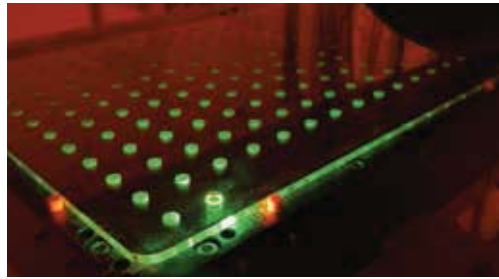

The design.

The innovative room and product concept was created in collaboration with Phoenix Design.