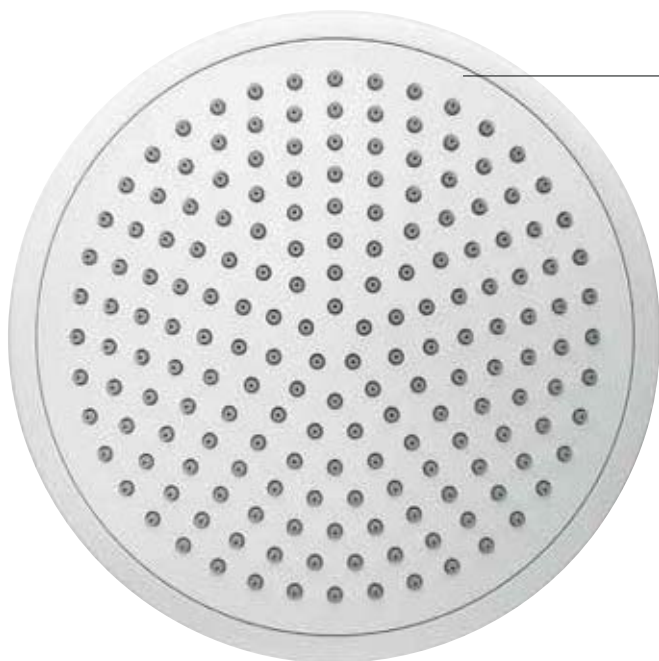

SHOWERING IS SIMPLY LOVELIER.

The new Crometta® hand showers, overhead showers and Showerpipes.

Both the size and functionality of the new Crometta shower range have grown substantially. While the larger spray face of the overhead shower provides even more water comfort, the hand shower now has up to four spray types. The Crometta Showerpipe is the masterstroke, combining the overhead shower, hand shower and thermostat in an attractive showering

experience. This product is also ideal for refurbishment, as the thermostat is simply fitted to the existing water connections. The Crometta range also integrates well in the look of the bathroom: the surfaces of the products in white/chrome which harmonise beautifully with any modern bathroom.

Crometta® 160 1jet overhead shower

A large spray face with an elegant white surface.