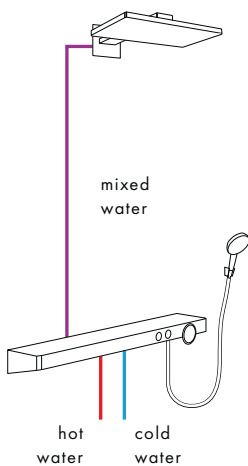

Switch the hand shower on and off.

Enostavna izbira vrste curka.

The ShowerTablet is fitted directly to the water connections in the wall.

Switch overhead shower on and off.

Select the desired temperature.