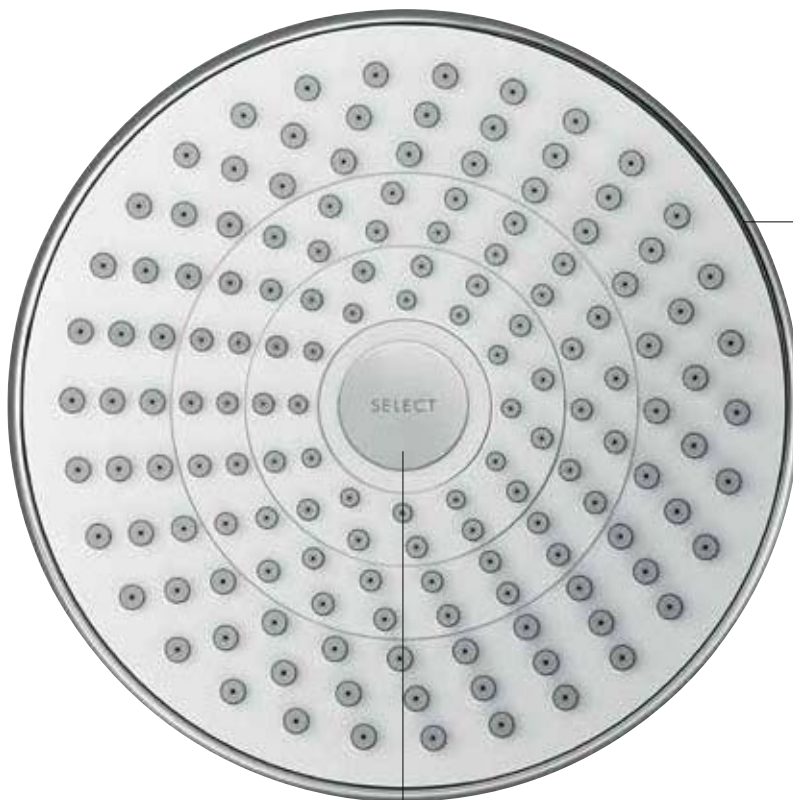

DESIGNED TO PLEASE FROM HEAD TO TOE.

The new Croma® Select overhead showers.

We have also introduced the new Select technology to the Croma Select overhead shower. You now only need to touch the Select button integrated into the centre of the spray face with one finger to easily switch between the different spray types. The new Croma overhead shower is pleasingly simple to use in

other respects as well. Thanks to the QuickClean silicone jets, you only have to wipe over the surface of the spray face to clean it. Best of all, it doesn't matter whether you opt for the classic round design or for the new shape with rounded corners, a wonderful showering experience is yours to enjoy.

Croma® Select S 180 2jet overhead shower

The classic round shape with a white spray face.

Convenient spray changes at the touch of a button.

Balanced spray for the daily shower and for rinsing hair.

An intense water jet that energises and wakes you up.