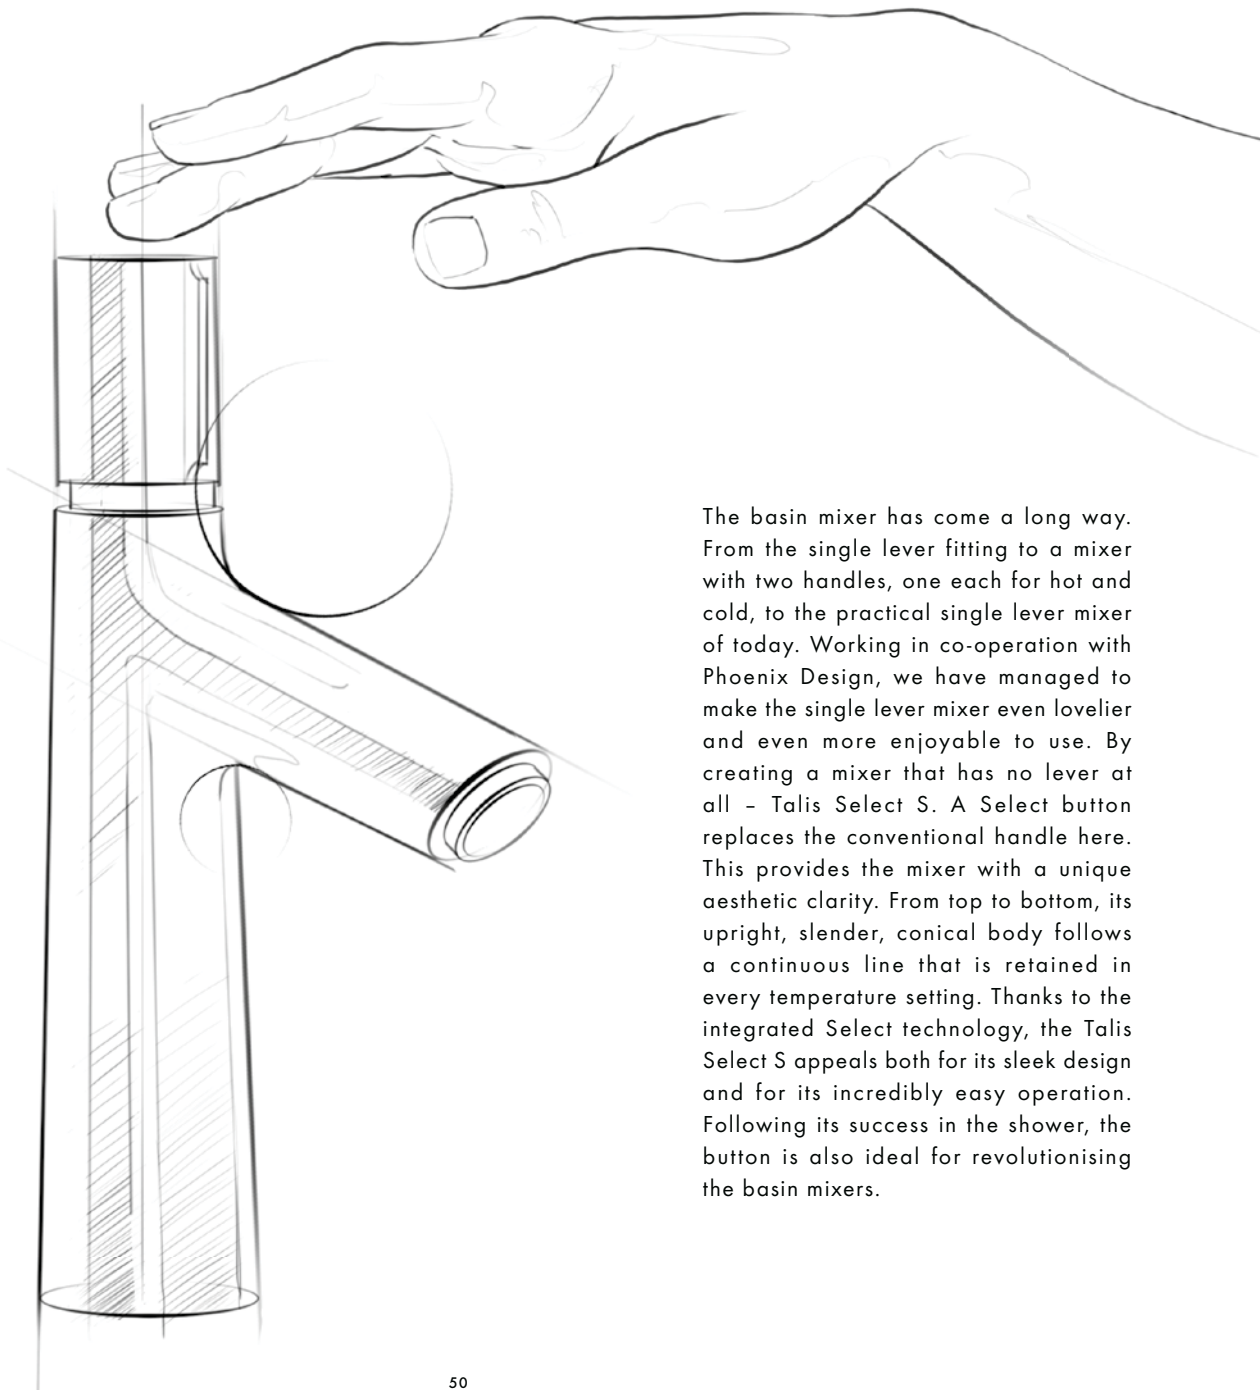

A BUTTON THAT ANSWERS EVERY QUESTION.

Design and functional clarity go hand in hand with the Talis® Select S.

The basin mixer has come a long way. From the single lever fitting to a mixer with two handles, one each for hot and cold, to the practical single lever mixer of today. Working in co-operation with Phoenix Design, we have managed to make the single lever mixer even lovelier and even more enjoyable to use. By creating a mixer that has no lever at all - Talis Select S. A Select button replaces the conventional handle here. This provides the mixer with a unique aesthetic clarity. From top to bottom, its upright, slender, conical body follows a continuous line that is retained in every temperature setting. Thanks to the integrated Select technology, the Talis Select S appeals both for its sleek design and for its incredibly easy operation. Following its success in the shower, the button is also ideal for revolutionising the basin mixers.