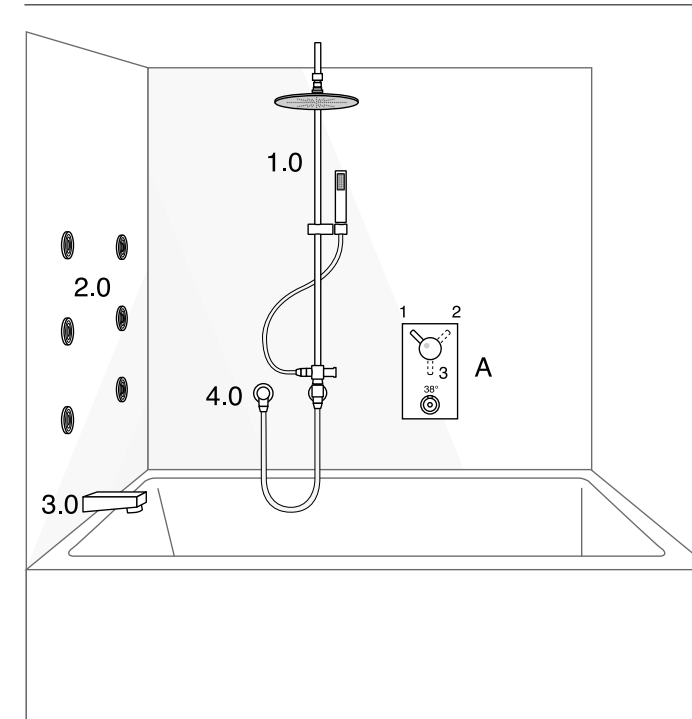

5.1 Versione tonda / Round version		
Ref.	Codice / Code	Descrizione / Description
A	57043	Incasso 3 vie Jabil / 3 ways concealed thermostatic mixer Jabil
1.0	15251	Colonna doccia tonda / Round shower column
2.0	01411	Set 6 getti tondi Jabil / 6 round body jets Jabil
3.0	03045	Bocca Tamo-Scoop / Spout Tamo-Scoop
	03041	Bocca Jabil / Spout Jabil
4.0	01825	Presca acqua tonda / Round water outlet
5.1 Versione quadra / Square version		
Ref.	Codice / Code	Descrizione / Description
A	57073	Incasso 3 vie Gossip-Scoop / 3 ways concealed thermostatic mixer Gossip-Scoop
1.0	15257	Colonna doccia quadra / Square shower column
2.0	01410	Set 6 getti quadri Gossip/Scoop / 6 square body jets Gossip/Scoop
3.0	03043	Bocca quadra / Square spout
4.0	01827	Presca acqua quadra / Square water outlet