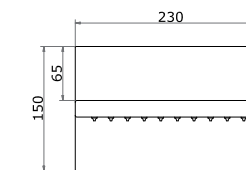

15320

Soffione square a muro con effetto pioggia o cascata
Wall-mounted square shower arm with dual function rain/waterfall