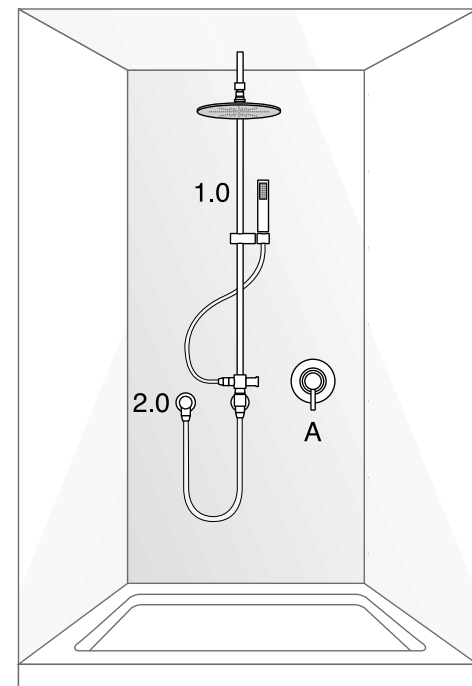

1.2 Versione tonda / Round version		
Ref.	Codice / Code	Descrizione / Description
A		Qualunque incasso / Every concealed mixer
1.0	15251	Colonna doccia tonda / Round shower column
2.0	01825	Presca acqua tonda / Round water outlet
1.2 Versione quadra / Square version		
A		Qualunque incasso / Every concealed mixer
1.0	15257	Colonna doccia quadra / Square shower column
2.0	01827	Presca acqua quadra / Square water outlet