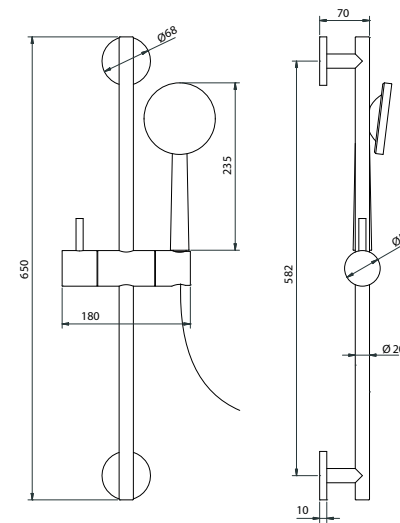

01473

Doccia - Hand shower only:
Doccia MINIMAL 5 getti
5 jets MINIMAL hand shower

15303
MINIMAL 5 JETS

Saliscendi minimale L650 mm, Ø20 con doccia minimale 5 getti
MINIMAL brass slide bar L650 mm, Ø20 with 5 jets minimal hand shower

01424

Doccia - Hand shower only:
Doccia GOSSIP SLIM 1 getto ottone
GOSSIP SLIM 1 jet brass hand shower

15274
GOSSIP SLIM

Saliscendi minimale quadro in ottone L680 mm, Ø18 mm con doccia 1 getto SLIM
Square brass slide bar L680 mm, Ø18 mm with 1 jet minimal hand shower SLIM

01444

Doccia - Hand shower only:
Doccia MINIMAL 1 getto
1 jet MINIMAL hand shower

15273
MINIMAL 1 JET

Saliscendi minimale L650 mm, Ø20 con doccia minimale 1 getto
MINIMAL brass slide bar L650 mm, Ø20 with 1 jet minimal hand shower

01474

Doccia - Hand shower only:
Doccia GOSSIP LARGE 1 getto
GOSSIP LARGE 1 jet hand shower

15306
GOSSIP LARGE

Saliscendi minimale quadro L680 mm, Ø18 mm con doccia 1 getto LARGE
Square brass slide bar L680 mm, Ø18 mm with 1 jet minimal hand shower LARGE