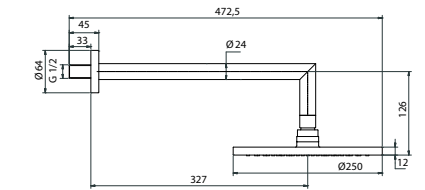

15254

Braccio doccia a muro tondo L330 con soffione tondo ABS Ø250
Wall-mounted round shower arm L330 with round shower head ABS Ø250