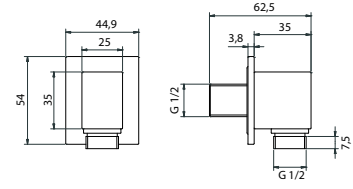

03025 Deviatore incasso a 3 vie
3 ways diverter