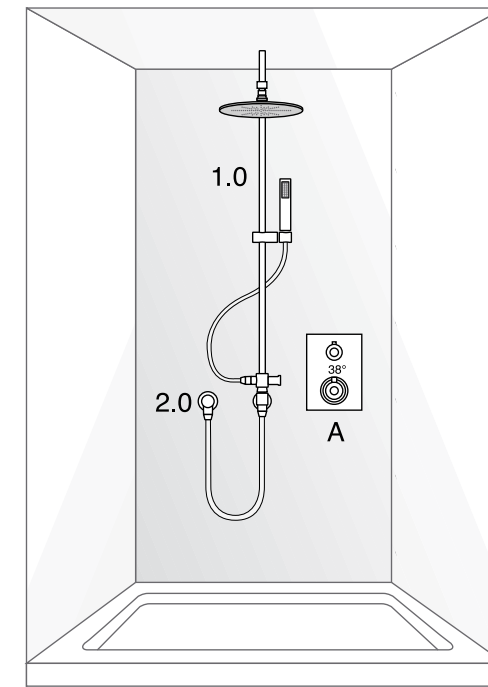

3.2 Versione tonda / Round version		
Ref.	Codice / Code	Descrizione / Description
A	57041	Incasso Jabil / Concealed thermostatic mixer Jabil
1.0	15251	Colonna doccia tonda / Round shower column
2.0	01825	Pres a acqua tonda / Round water outlet

3.2 Versione quadra / Square version		
Ref.	Codice / Code	Descrizione / Description
A	57071	Incasso Gossip/Scoop Concealed thermostatic mixer Gossip/Scoop
1.0	15257	Colonna doccia quadra / Square shower column
2.0	01827	Pres a acqua quadra / Square water outlet