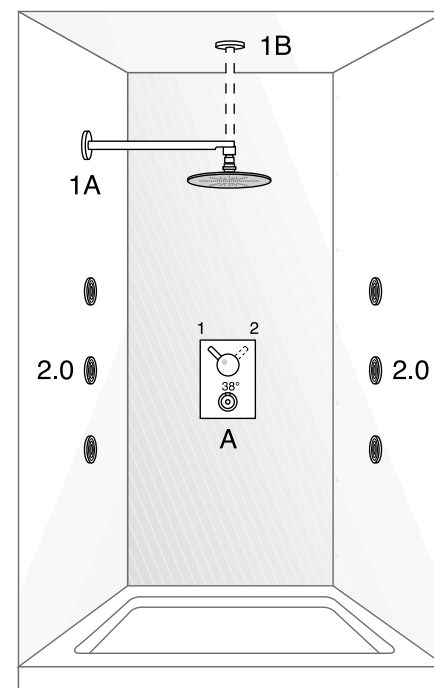

4.3 Versione tonda / Round version		
Ref.	Codice / Code	Descrizione / Description
A	57042	Incasso 2 vie Jabil / 2 ways concealed thermostatic mixer Jabil
	15235	Diam 400_Slim
	15236	Diam 300_Slim
1.A	15237	Diam 250_Slim
	15254	Diam 250 ABS
	15247	Diam 200 Brass
1.B	15238	Diam 400_Slim
	15239	Diam 300_Slim
	15225	Diam 250_Slim
2.0	01411	Set 6 getti tondi Jabil / 6 round body jets Jabil
4.3 Versione quadra / Square version		
Ref.	Codice / Code	Descrizione / Description
	15229	400x400_Slim
	15230	300x300_Slim
1.A	15231	250x250_Slim
	15259	195x195 Brass
	15232	400x400_Slim
1.B	15233	300x300_Slim
	15234	250x250_Slim
2.0	01410	Set 6 getti quadrati Gossip-Scoop / 6 square body jets Gossip-Scoop