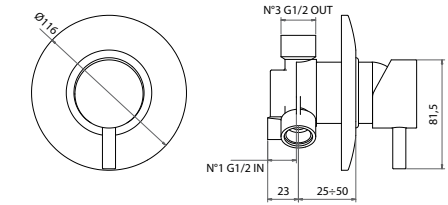

03025 Deviatore incasso a 3 vie
3 ways diverter

03127 Deviatore incasso a 5 vie
5 ways diverter

01410 Body jet ottone 1 funzione 50x50 mm
Single function brass body jet 50x50 mm