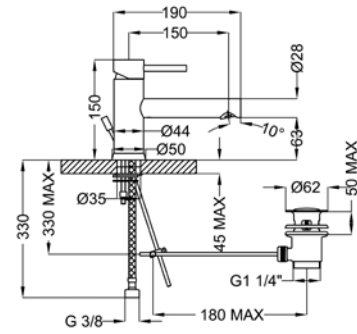

73314 Batteria lavabo da incasso
Wall mounted basin mixer

73316 Batteria lavabo da incasso
Wall mounted basin mixer

73401 Miscelatore bidet
Bidet mixer