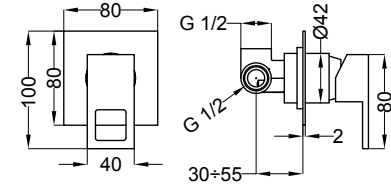

96 - Leva Gossip

8G - Leva Blog

..301 | Miscelatore lavabo
Wash basin mixer

..341 | Miscelatore lavabo alto
High wash basin mixer

..007 Piastra e leva
Plate and handle

03107 Corpo incasso
Concealed body

57075 Miscelatore incasso termostatico verticale 1-5 vie
Concealed thermostatic mixer 1 to 5 ways