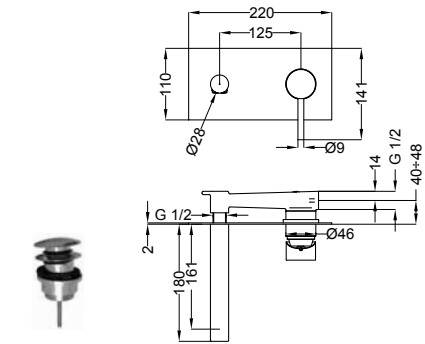

73314 Batteria lavabo da incasso
Wall mounted basin mixer