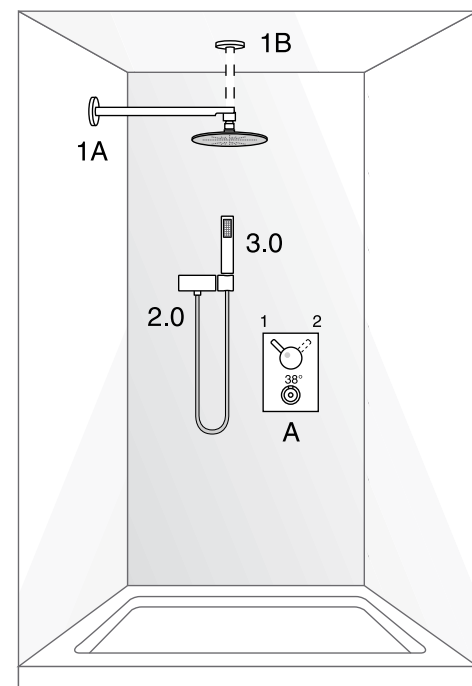

4.5 Versione tonda / Round version		
Ref.	Codice / Code	Descrizione / Description
A	57042	Incasso 2 vie Jabil / 2 ways concealed thermostatic mixer Jabil
1.A	15235	Diam 400_Slim
	15236	Diam 300_Slim
	15237	Diam 250_Slim
	15254	Diam 250 ABS
	15247	Diam 200 Brass
1.B	15238	Diam 400_Slim
	15239	Diam 300_Slim
2.0	15225	Diam 250_Slim
2.0	03205	Set doccia tondo / Round shower set
4.5 Versione quadra / Square version		
Ref.	Codice / Code	Descrizione / Description
A	57072	Incasso 2 vie Gossip / 2 ways concealed thermostatic mixer Gossip
1.A	15229	400x400_Slim
	15230	300x300_Slim
	15231	250x250_Slim
	15259	195x195 Brass
	15232	400x400_Slim
1.B	15233	300x300_Slim
	15234	250x250_Slim
2.0	03207	Set doccia quadro / Square shower set