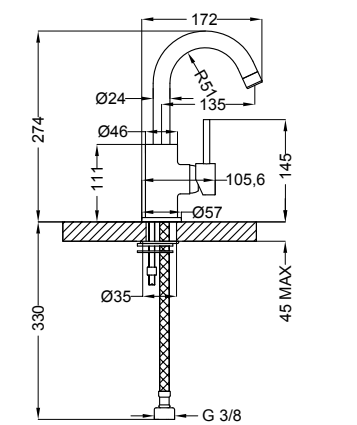

73314 Batteria lavabo da incasso
Wall mounted basin mixer

73316 Batteria lavabo da incasso
Wall mounted basin mixer

73401 Miscelatore bidet
Bidet mixer