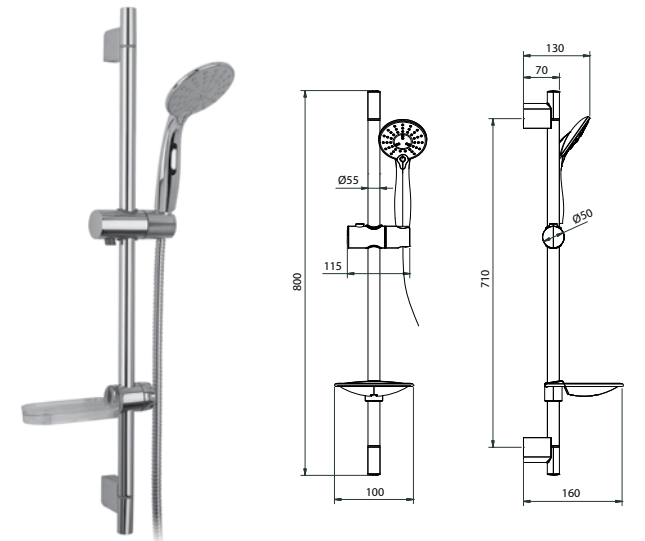

**15293
MAXIMA WATER
SAVING**

Saliscendi L800 mm, Ø 22 mm con doccia
cromo 2 getti e portasapone Risparmio Acqua
Slide bar L800 mm, Ø 22 mm with 2 jets Water
Saving hand shower and soap holder

01466

Doccia - Hand shower only:
Doccia 2 getti Risparmio Acqua
Water Saving 2 jets hand shower