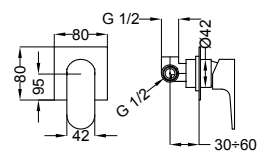

8F007 Piastra e leva
Plate and handle

03107 Corpo incasso
Concealed body

8F017 Piastra e leva
Plate and handle

03117 Corpo incasso
Concealed body

Jabil/Jabil 25

73301 | Miscelatore lavabo
Wash basin mixer

73305 | Miscelatore lavabo Jabil 25
Wash basin mixer Jabil 25