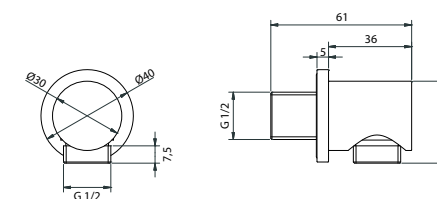

01016

Presca acqua muro tonda in ottone con supporto
Brass round water outlet with shower holder

01017

Presca acqua muro quadra in ottone con supporto
Brass square water outlet with shower holder

01825

Presca acqua a muro in ottone
Brass water outlet