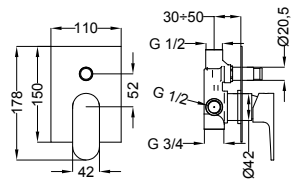

8F007 Piastra e leva
Plate and handle

03107 Corpo incasso
Concealed body

8F017 Piastra e leva
Plate and handle

03117 Corpo incasso
Concealed body

Jabil/Jabil 25

73301 | Miscelatore lavabo
Wash basin mixer

73305 | Miscelatore lavabo Jabil 25
Wash basin mixer Jabil 25