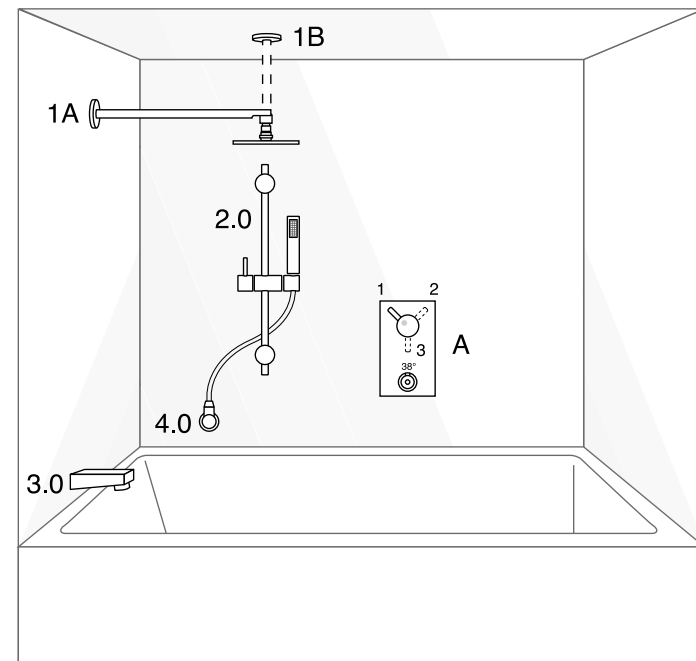

5.2 Versione tonda / Round version		
Ref.	Codice / Code	Descrizione / Description
A	57043	Incasso 3 vie Jabil / 3 ways concealed thermostatic mixer Jabil
	15235	Diam 400_Slim
1.A	15236	Diam 300_Slim
	15237	Diam 250_Slim
	15254	Diam 250 ABS
	15247	Diam 200 Brass
	15238	Diam 400_Slim
1.B	15239	Diam 300_Slim
	15225	Diam 250_Slim
2.0		Qualunque saliscendi / Every shower bar
3.0	03045	Bocca Tamo-Scoop-Lara / Spout Tamo-Scoop-Lara
	03041	Bocca Jabil / Spout Jabil
4.0	01825	Presca acqua tonda / Round water outlet

5.2 Versione quadra / Square version		
Ref.	Codice / Code	Descrizione / Description
A	57073	Incasso 3 vie Gossip-Scoop / 3 ways concealed thermostatic mixer Gossip-Scoop
	15229	400x400_Slim
1.A	15230	300x300_Slim
	15231	250x250_Slim
	15259	195x195 Brass
1.B	15232	400x400_Slim
	15233	300x300_Slim
	15234	250x250_Slim
2.0		Qualunque saliscendi / Every shower bar
3.0	03043	Bocca quadra / Square spout
4.0	01827	Presca acqua quadra / Square water outlet