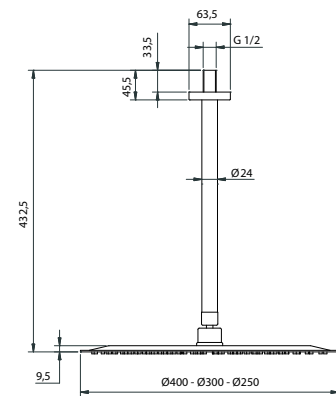

15232 Braccio doccia quadro a soffitto L300 con soffione SQUARE Slim ottone 400x400 mm
Ceiling-mounted square shower arm L300 with brass shower head SQUARE slim 400x400 mm

15233 Braccio doccia quadro a soffitto L300 con soffione SQUARE Slim ottone 300x300 mm
Ceiling-mounted square shower arm L300 with brass shower head SQUARE slim 300x300 mm

15234 Braccio doccia quadro a soffitto L300 con soffione SQUARE Slim ottone 250x250 mm
Ceiling-mounted square shower arm L300 with brass shower head SQUARE slim 250x250 mm