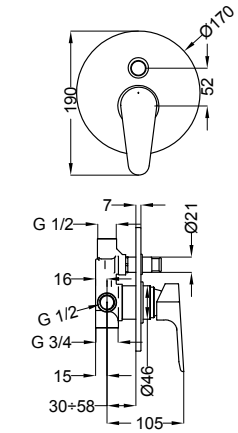

92017 Piastra e leva
Plate and handle

03117 Corpo incasso
Concealed body