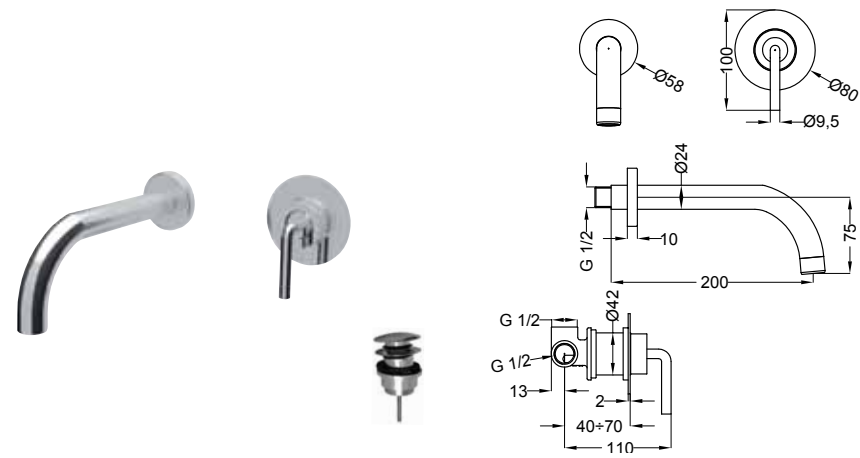

Lillo

98301 Miscelatore lavabo
Wash basin mixer

98303 Miscelatore lavabo
Wash basin mixer

98341 Miscelatore lavabo alto
High neck wash basin mixer

98316 | Batteria lavabo da incasso
Wall mounted basin mixer