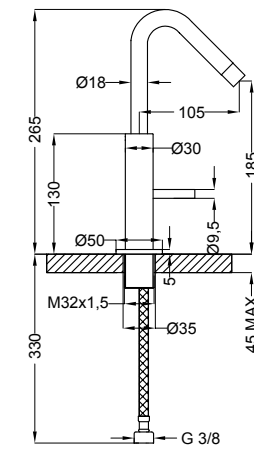

Lillo

98301 Miscelatore lavabo
Wash basin mixer

98303 Miscelatore lavabo
Wash basin mixer

98341 Miscelatore lavabo alto
High neck wash basin mixer

98316 | Batteria lavabo da incasso
Wall mounted basin mixer