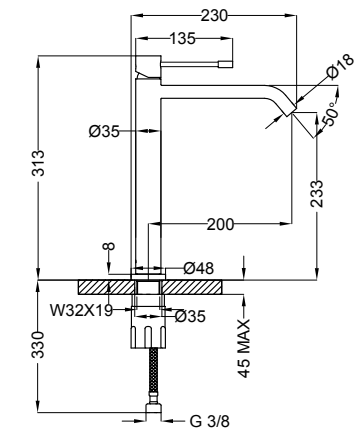

73314 Batteria lavabo da incasso
Wall mounted basin mixer

73316 Batteria lavabo da incasso
Wall mounted basin mixer

73401 Miscelatore bidet
Bidet mixer