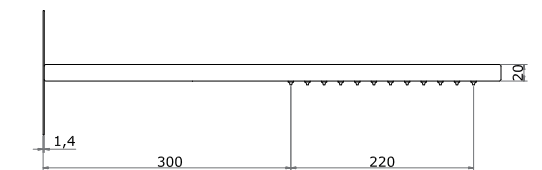

15320

Soffione square a muro con effetto pioggia o cascata
Wall-mounted square shower arm with dual function rain/waterfall