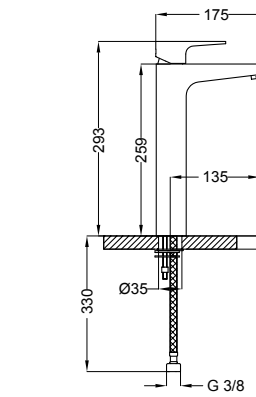

8F341 Miscelatore lavabo
Wash basin mixer