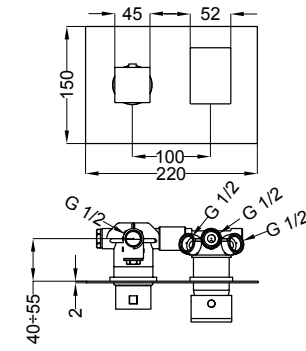

57076 Miscelatore incasso termostatico orizzontale 1-5 vie
Concealed thermostatic mixer 1 to 5 ways