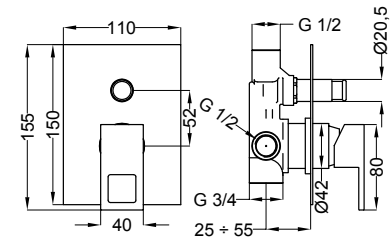

..017 Piastra e leva
Plate and handle

03117 Corpo incasso
Concealed body