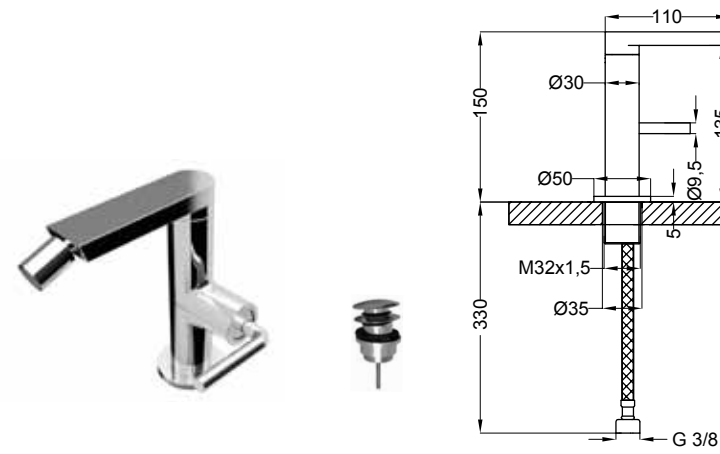

98000 | Miscelatore incasso doccia
Concealed shower mixer