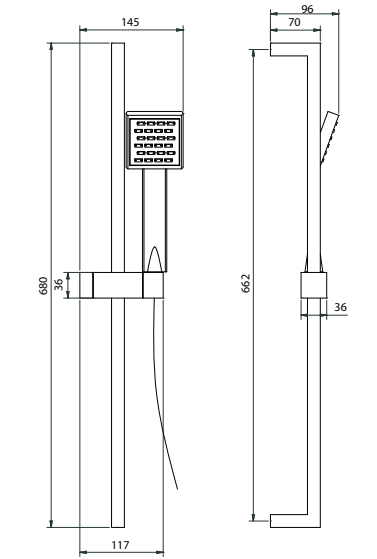

01474

Doccia - Hand shower only:
Doccia GOSSIP LARGE 1 getto
GOSSIP LARGE 1 jet hand shower

15306
GOSSIP LARGE

Saliscendi minimale quadro L680 mm, Ø18 mm con doccia 1 getto LARGE
Square brass slide bar L680 mm, Ø18 mm with 1 jet minimal hand shower LARGE