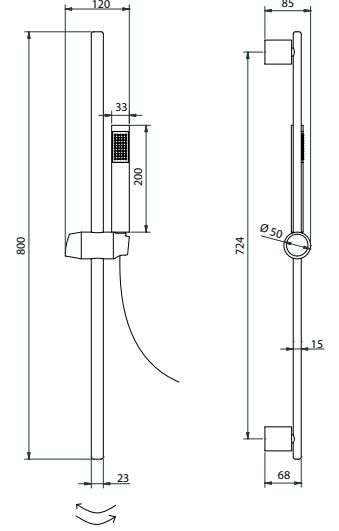

01452

Doccia - Hand shower only:
Doccia ECCELSA 1 getto
ECCELSA 1 jet hand shower

**15299
ECCELSA 1 JET**

Saliscendi L800 mm, Ø 23 mm
con doccia ovale 1 getto
Slide bar L800 mm, Ø 23 mm
with 1 jet oval shower hand

01472

Doccia - Hand shower only:
Doccia ECCELSA 5 getti
ECCELSA 5 jets hand shower

**15301
ECCELSA
5 JETS**

Saliscendi OVALE basculante in ottone
L800 mm, Ø 23 mm con doccia 5 getti
OVAL brass slide bar L800 mm, Ø23 mm
with 5 jets head shower