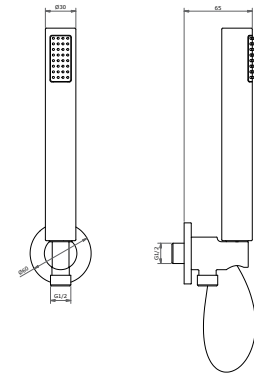

03127 Deviatore incasso a 5 vie
5 ways diverter