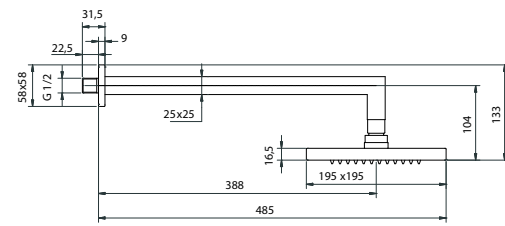

15259

Braccio doccia quadro a muro L400 con soffione SQUARE 195x195 mm
Wall-mounted square shower arm L400 with shower head SQUARE 195x195 mm