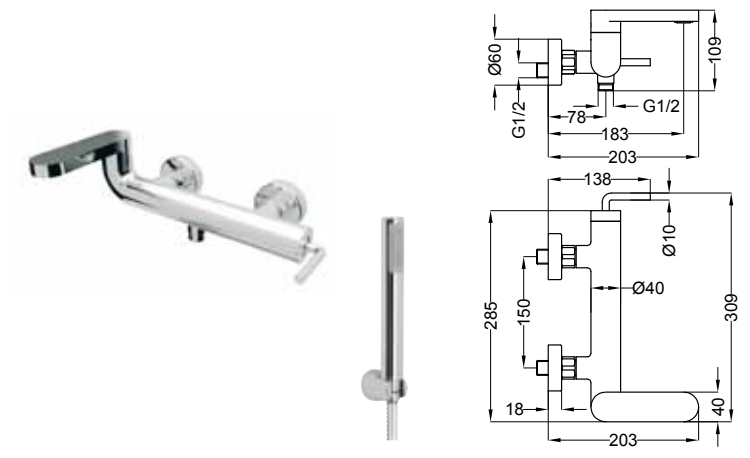

98150 | Miscelatore esterno vasca con dotazione
Ext. bath mixer with shower set

98160 | Miscelatore esterno vasca senza dotazione
Ext. bath mixer without shower set