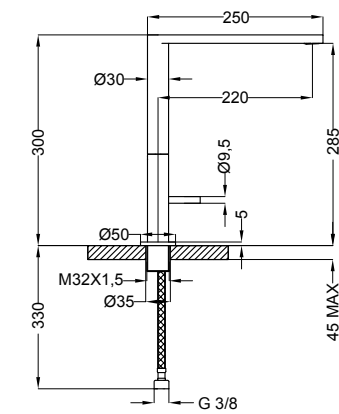

Lillo

98301 Miscelatore lavabo
Wash basin mixer

98303 Miscelatore lavabo
Wash basin mixer

98341 Miscelatore lavabo alto
High neck wash basin mixer

98316 | Batteria lavabo da incasso
Wall mounted basin mixer