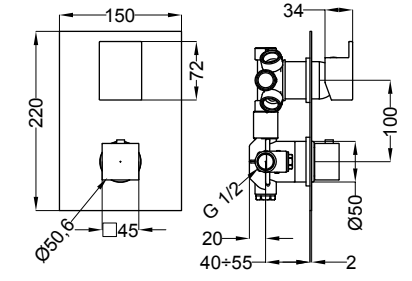

96 - Leva Gossip

8G - Leva Blog

..301 | Miscelatore lavabo
Wash basin mixer

..341 | Miscelatore lavabo alto
High wash basin mixer

..007 Piastra e leva
Plate and handle

03107 Corpo incasso
Concealed body

57075 Miscelatore incasso termostatico verticale 1-5 vie
Concealed thermostatic mixer 1 to 5 ways