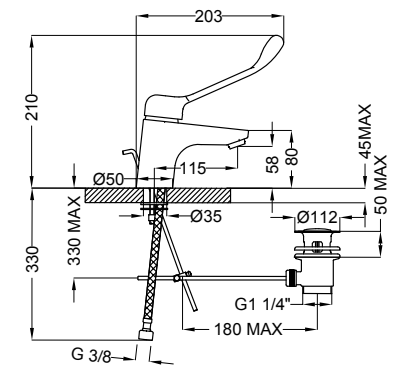

03107 Corpo incasso
Concealed body

..017 Piastra e leva
Plate and handle

03117 Corpo incasso
Concealed body

Theos

92301 Miscelatore lavabo
Wash basin mixer

92331 Miscelatore lavabo medio
Wash basin mixer

92303 Miscelatore lavabo leva clinica
Wash basin mixer hospital lever