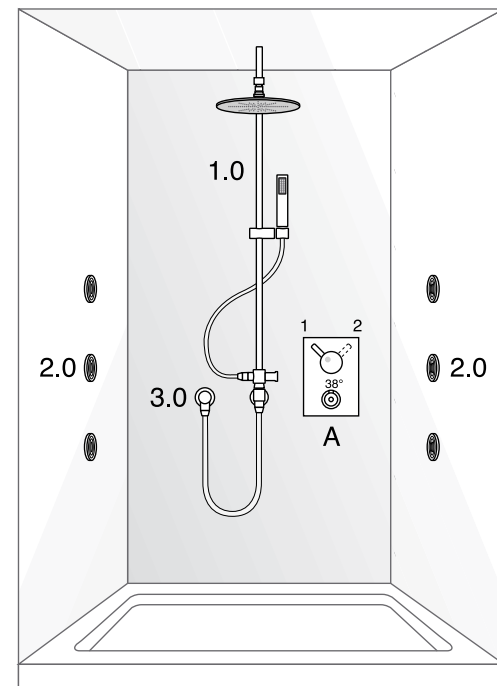

4.4 Versione tonda / Round version		
Ref.	Codice / Code	Descrizione / Description
A	57042	Incasso 2 vie Jabil / 2 ways concealed thermostatic mixer Jabil
1.0	15251	Colonna doccia tonda / Round shower column
2.0	01411	Set 6 getti tondi Jabil / 6 round body jets Jabil
3.0	01825	Presca acqua tonda / Round water outlet
4.4 Versione quadra / Square version		
Ref.	Codice / Code	Descrizione / Description
A	57072	Incasso 2 vie Gossip-Scoop / 2 ways concealed thermostatic mixer Gossip-Scoop
1.0	15257	Colonna doccia quadra / Square shower column
2.0	01410	Set 6 getti quadri Gossip-Scoop / 6 square body jets Gossip-Scoop
3.0	01827	Presca acqua quadra / Square water outlet