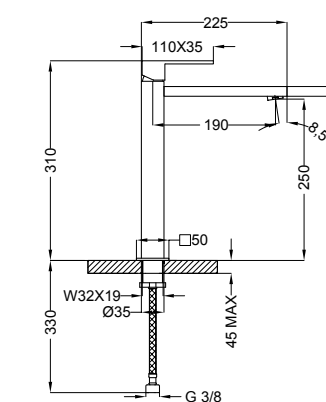

96 - Leva Gossip

8G - Leva Blog

..301 | Miscelatore lavabo
Wash basin mixer

..341 | Miscelatore lavabo alto
High wash basin mixer

..007 Piastra e leva
Plate and handle

03107 Corpo incasso
Concealed body

57075 Miscelatore incasso termostatico verticale 1-5 vie
Concealed thermostatic mixer 1 to 5 ways