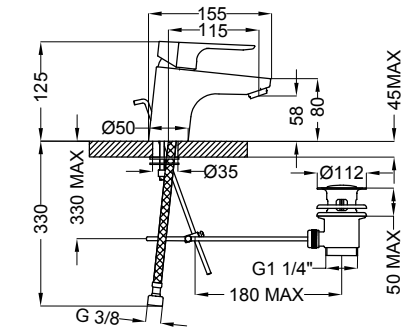

03107 Corpo incasso
Concealed body

..017 Piastra e leva
Plate and handle

03117 Corpo incasso
Concealed body

Theos

92301 Miscelatore lavabo
Wash basin mixer

92331 Miscelatore lavabo medio
Wash basin mixer

92303 Miscelatore lavabo leva clinica
Wash basin mixer hospital lever