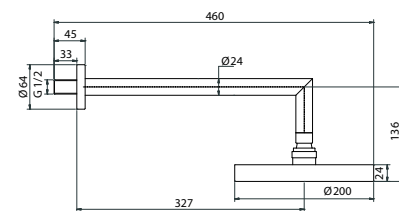

15247

Braccio doccia tondo a muro L340 con soffione AIR Ø200
Wall-mounted round shower arm L340 with round shower head AIR Ø200