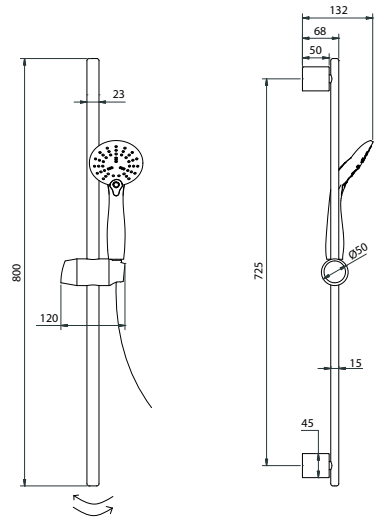

01467

Doccia - Hand shower only:
Doccia OVALE 3 getti Risparmio Acqua
3 jets OVAL hand shower Water Saving

**15300
ECCELSA
WATER SAVING**

Saliscendi OVALE basculante in ottone
L800 mm, Ø 23 mm con doccia 3 getti
OVAL brass slide bar L800 mm, Ø23 mm
with 3 jets hand shower Water Saving

01452

Doccia - Hand shower only:
Doccia ECCELSA 1 getto
ECCELSA 1 jet hand shower

**15299
ECCELSA 1 JET**

Saliscendi L800 mm, Ø 23 mm
con doccia ovale 1 getto
Slide bar L800 mm, Ø 23 mm
with 1 jet oval shower hand

01472

Doccia - Hand shower only:
Doccia ECCELSA 5 getti
ECCELSA 5 jets hand shower

**15301
ECCELSA
5 JETS**

Saliscendi OVALE basculante in ottone
L800 mm, Ø 23 mm con doccia 5 getti
OVAL brass slide bar L800 mm, Ø23 mm
with 5 jets head shower

01466

Doccia - Hand shower only:
Doccia 2 getti Risparmio Acqua
Water Saving 2 jets hand shower

**15296
MAGNIFICA
WATER SAVING**

Saliscendi L750 mm, Ø 25 mm con doccia
2 getti Risparmio Acqua
Slide bar L750 mm, Ø 25 mm with 2 jets head
shower Water Saving