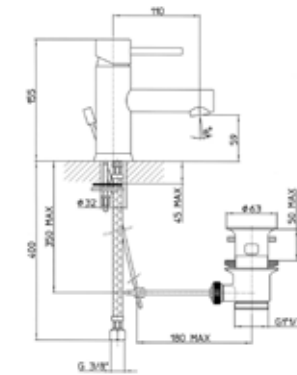

8F007 Piastra e leva
Plate and handle

03107 Corpo incasso
Concealed body

8F017 Piastra e leva
Plate and handle

03117 Corpo incasso
Concealed body

Jabil/Jabil 25

73301 | Miscelatore lavabo
Wash basin mixer

73305 | Miscelatore lavabo Jabil 25
Wash basin mixer Jabil 25