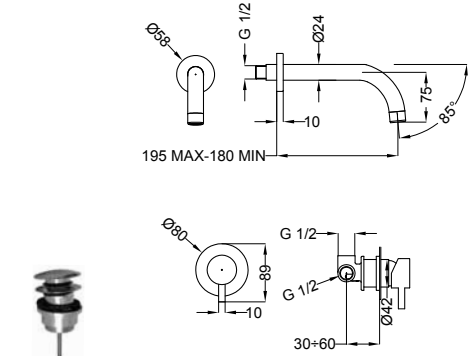

73316 Batteria lavabo da incasso
Wall mounted basin mixer